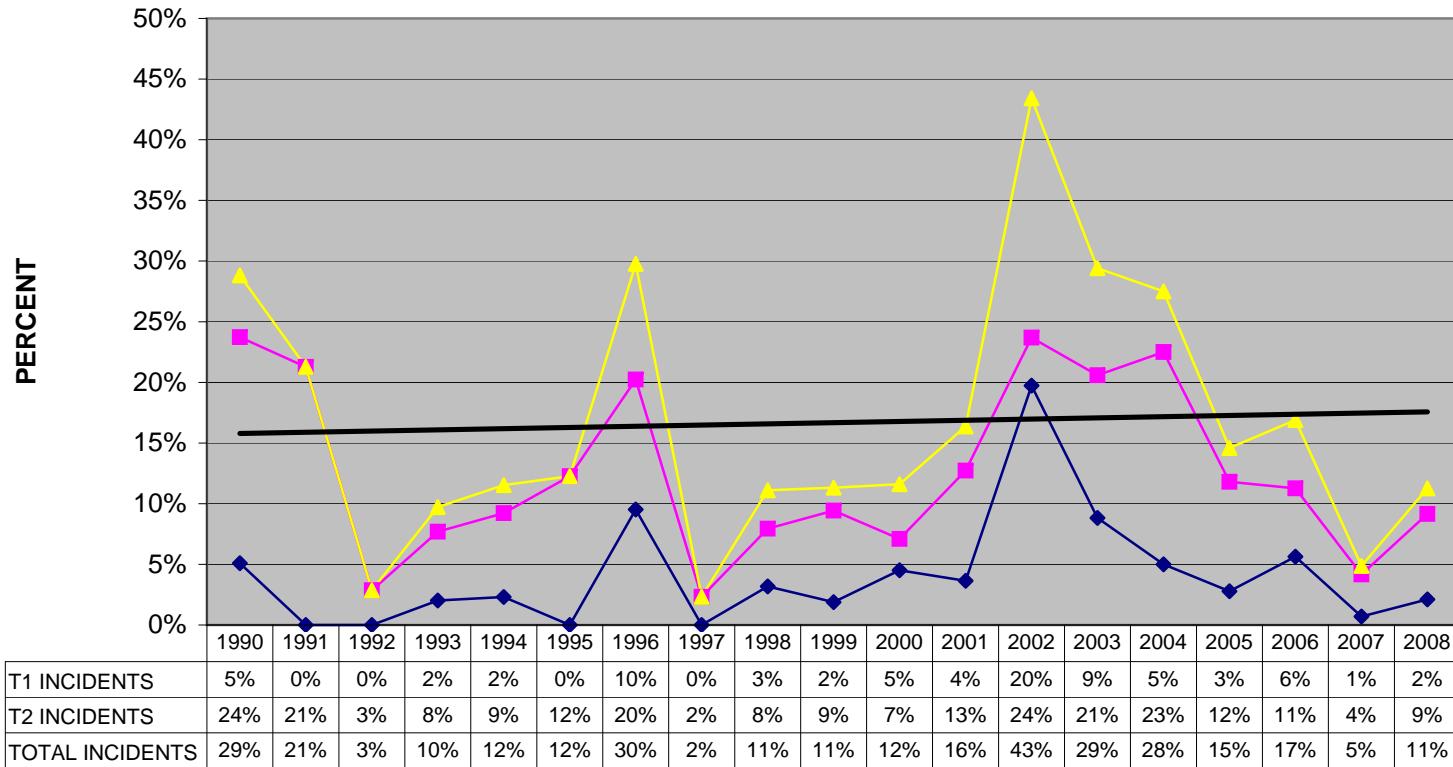

SOUTHWEST AREA

Percentage of Wildland Fires >100 Acres with at least 1 Type 1 or Type 2 IMT Assigned
(By Year)

◆ T1 INCIDENTS
 ■ T2 INCIDENTS
 ▲ TOTAL INCIDENTS
 — Linear (TOTAL INCIDENTS)