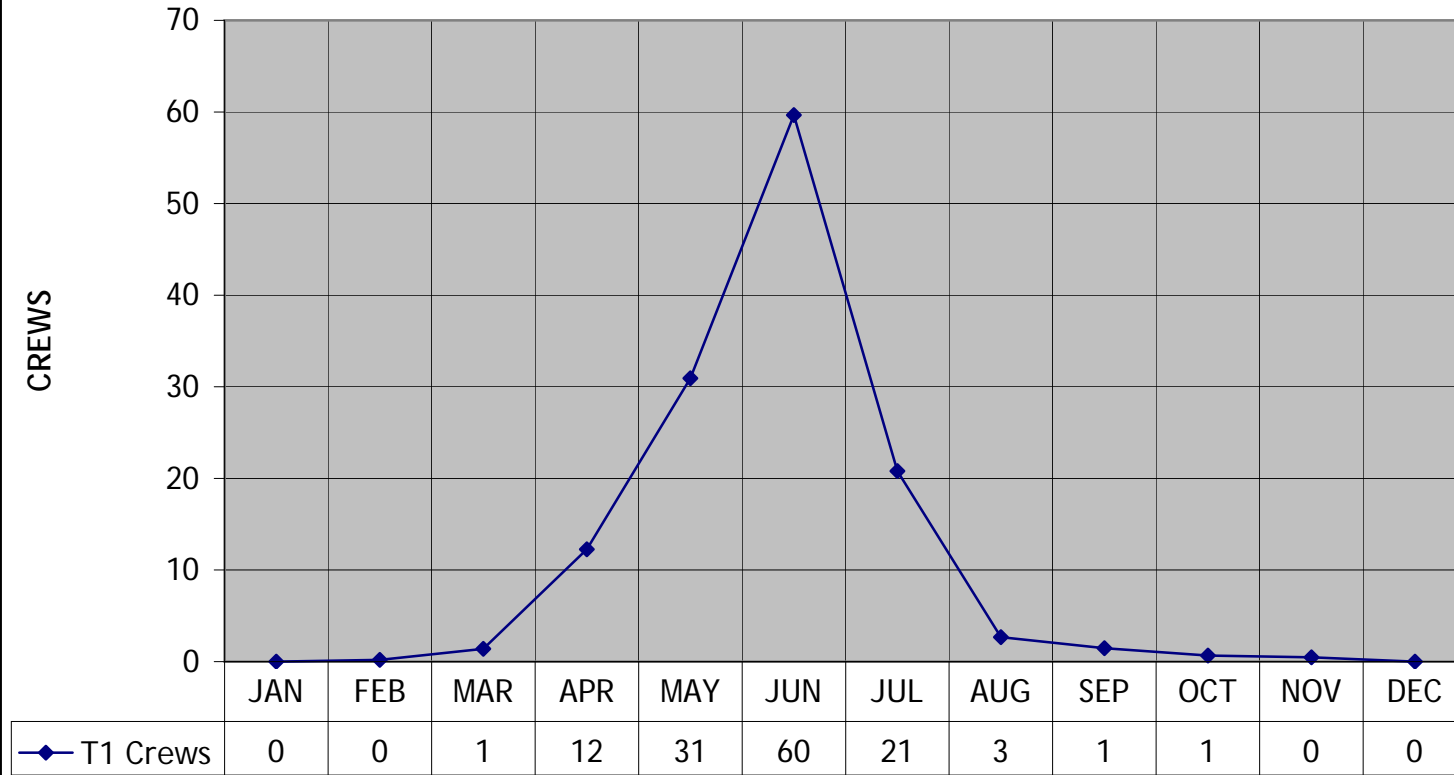

SOUTHWEST AREA

Average Number of Type 1 Crews Assigned to
Wildland Fires >100 Acres

MONTHS (1994-2008)