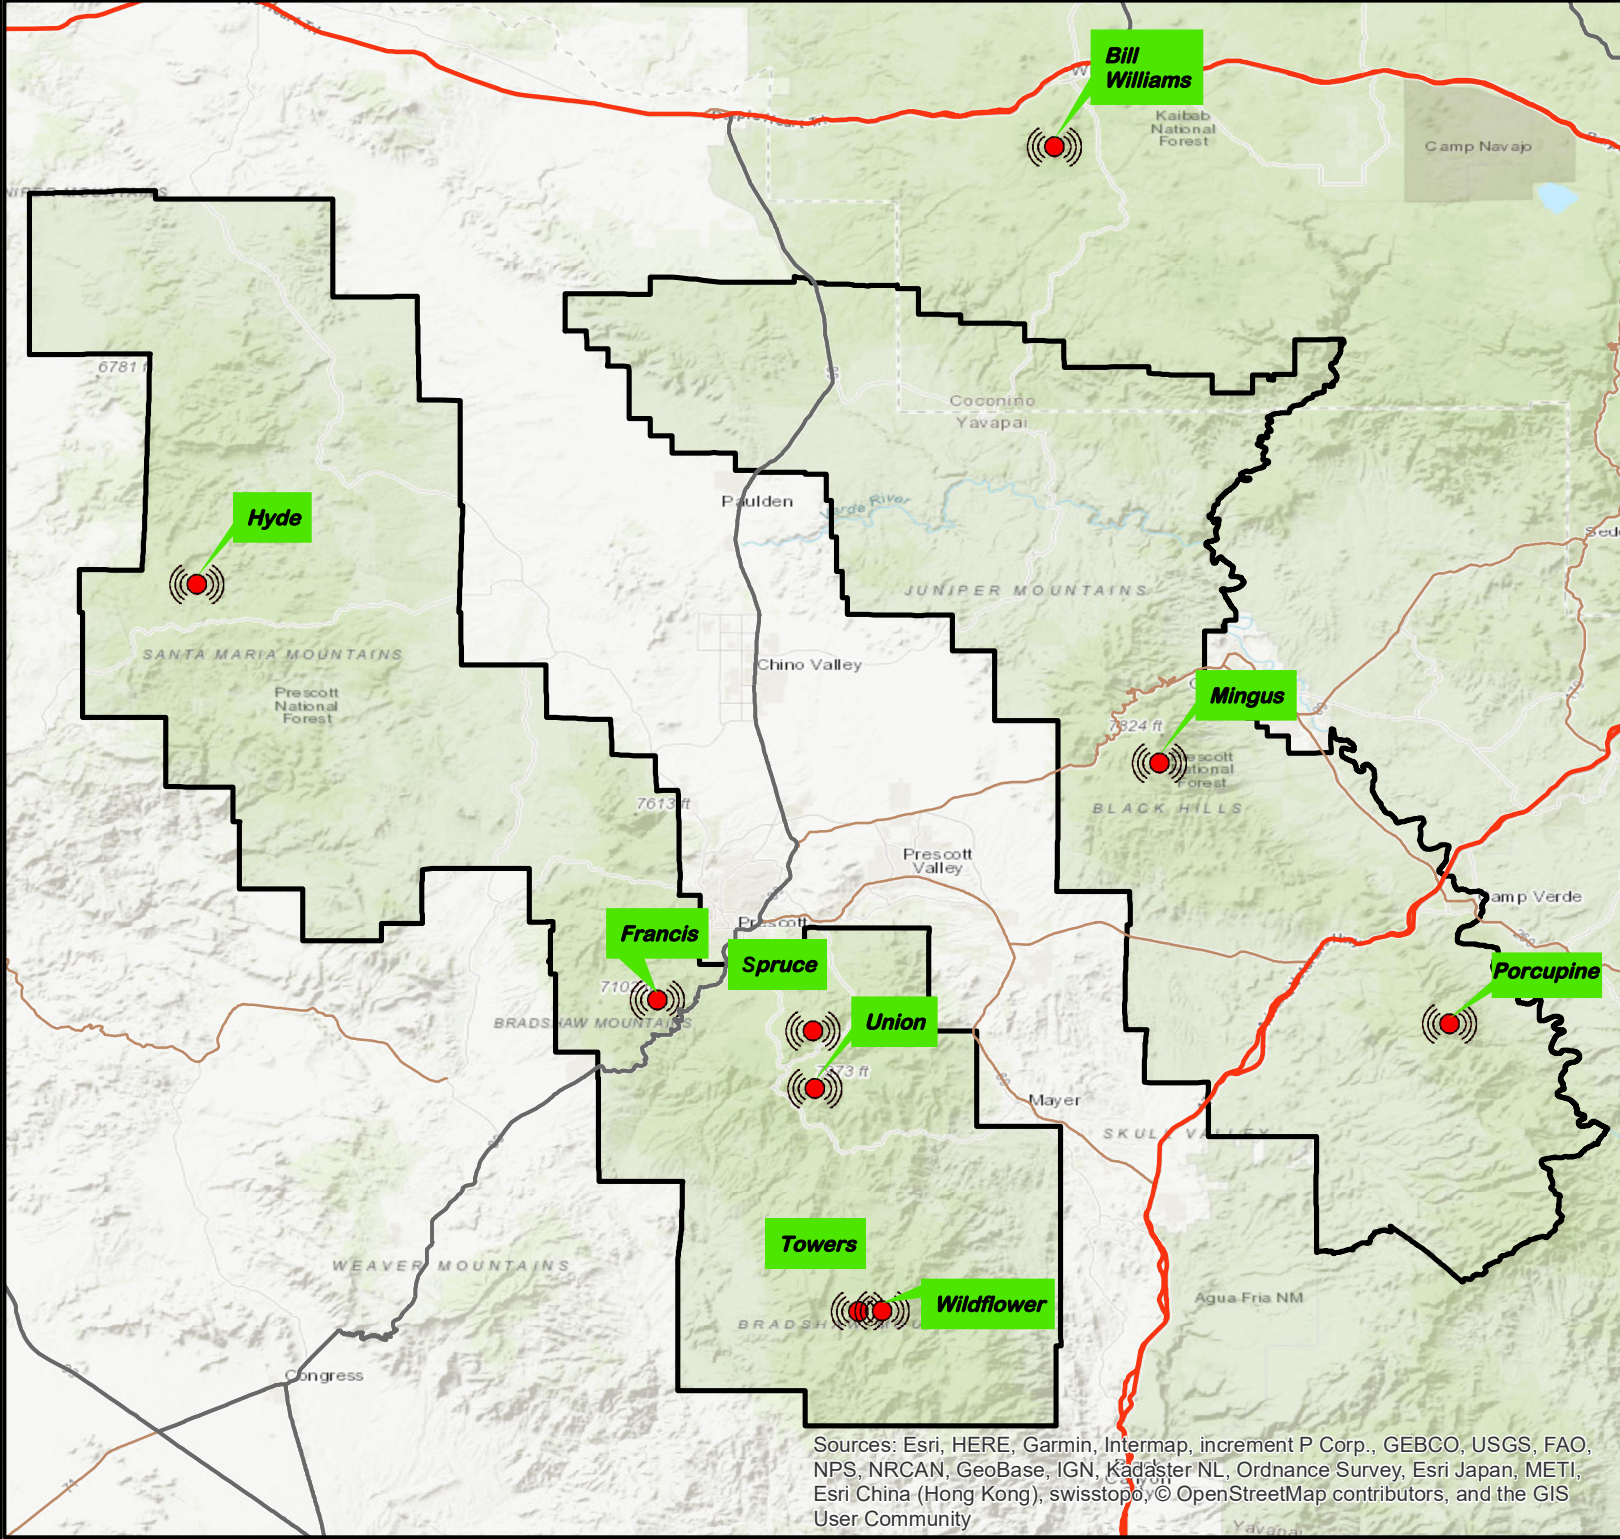

Prescott NF Repeater Map

Sources: Esri, HERE, Garmin, Intermap, increment P Corp., GEBCO, USGS, FAO, NPS, NRCAN, GeoBase, IGN, Kadaster NL, Ordnance Survey, Esri Japan, METI, Esri China (Hong Kong), swisstopo, © OpenStreetMap contributors, and the GIS User Community

Legend

 Prescott National Forest

 PNF Repeater