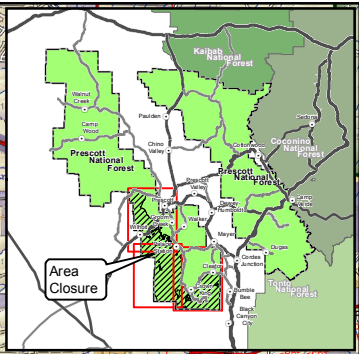

Map Index

Exhibit A
Order No. 09-248
Prescott National Forest
Area Closure

- Area Closure
- Map Index

0 1 2 3 Miles

Map 1

Map 2

Map 3

Iron Springs Road

Senator Highway

Crown King Road

20C

20A

CASTLE CREEK

WILDERNESS

PRESCOTT

Mayer

TURKEY SUMMIT

HOLCOMB

EMERSON

WILDERNESS