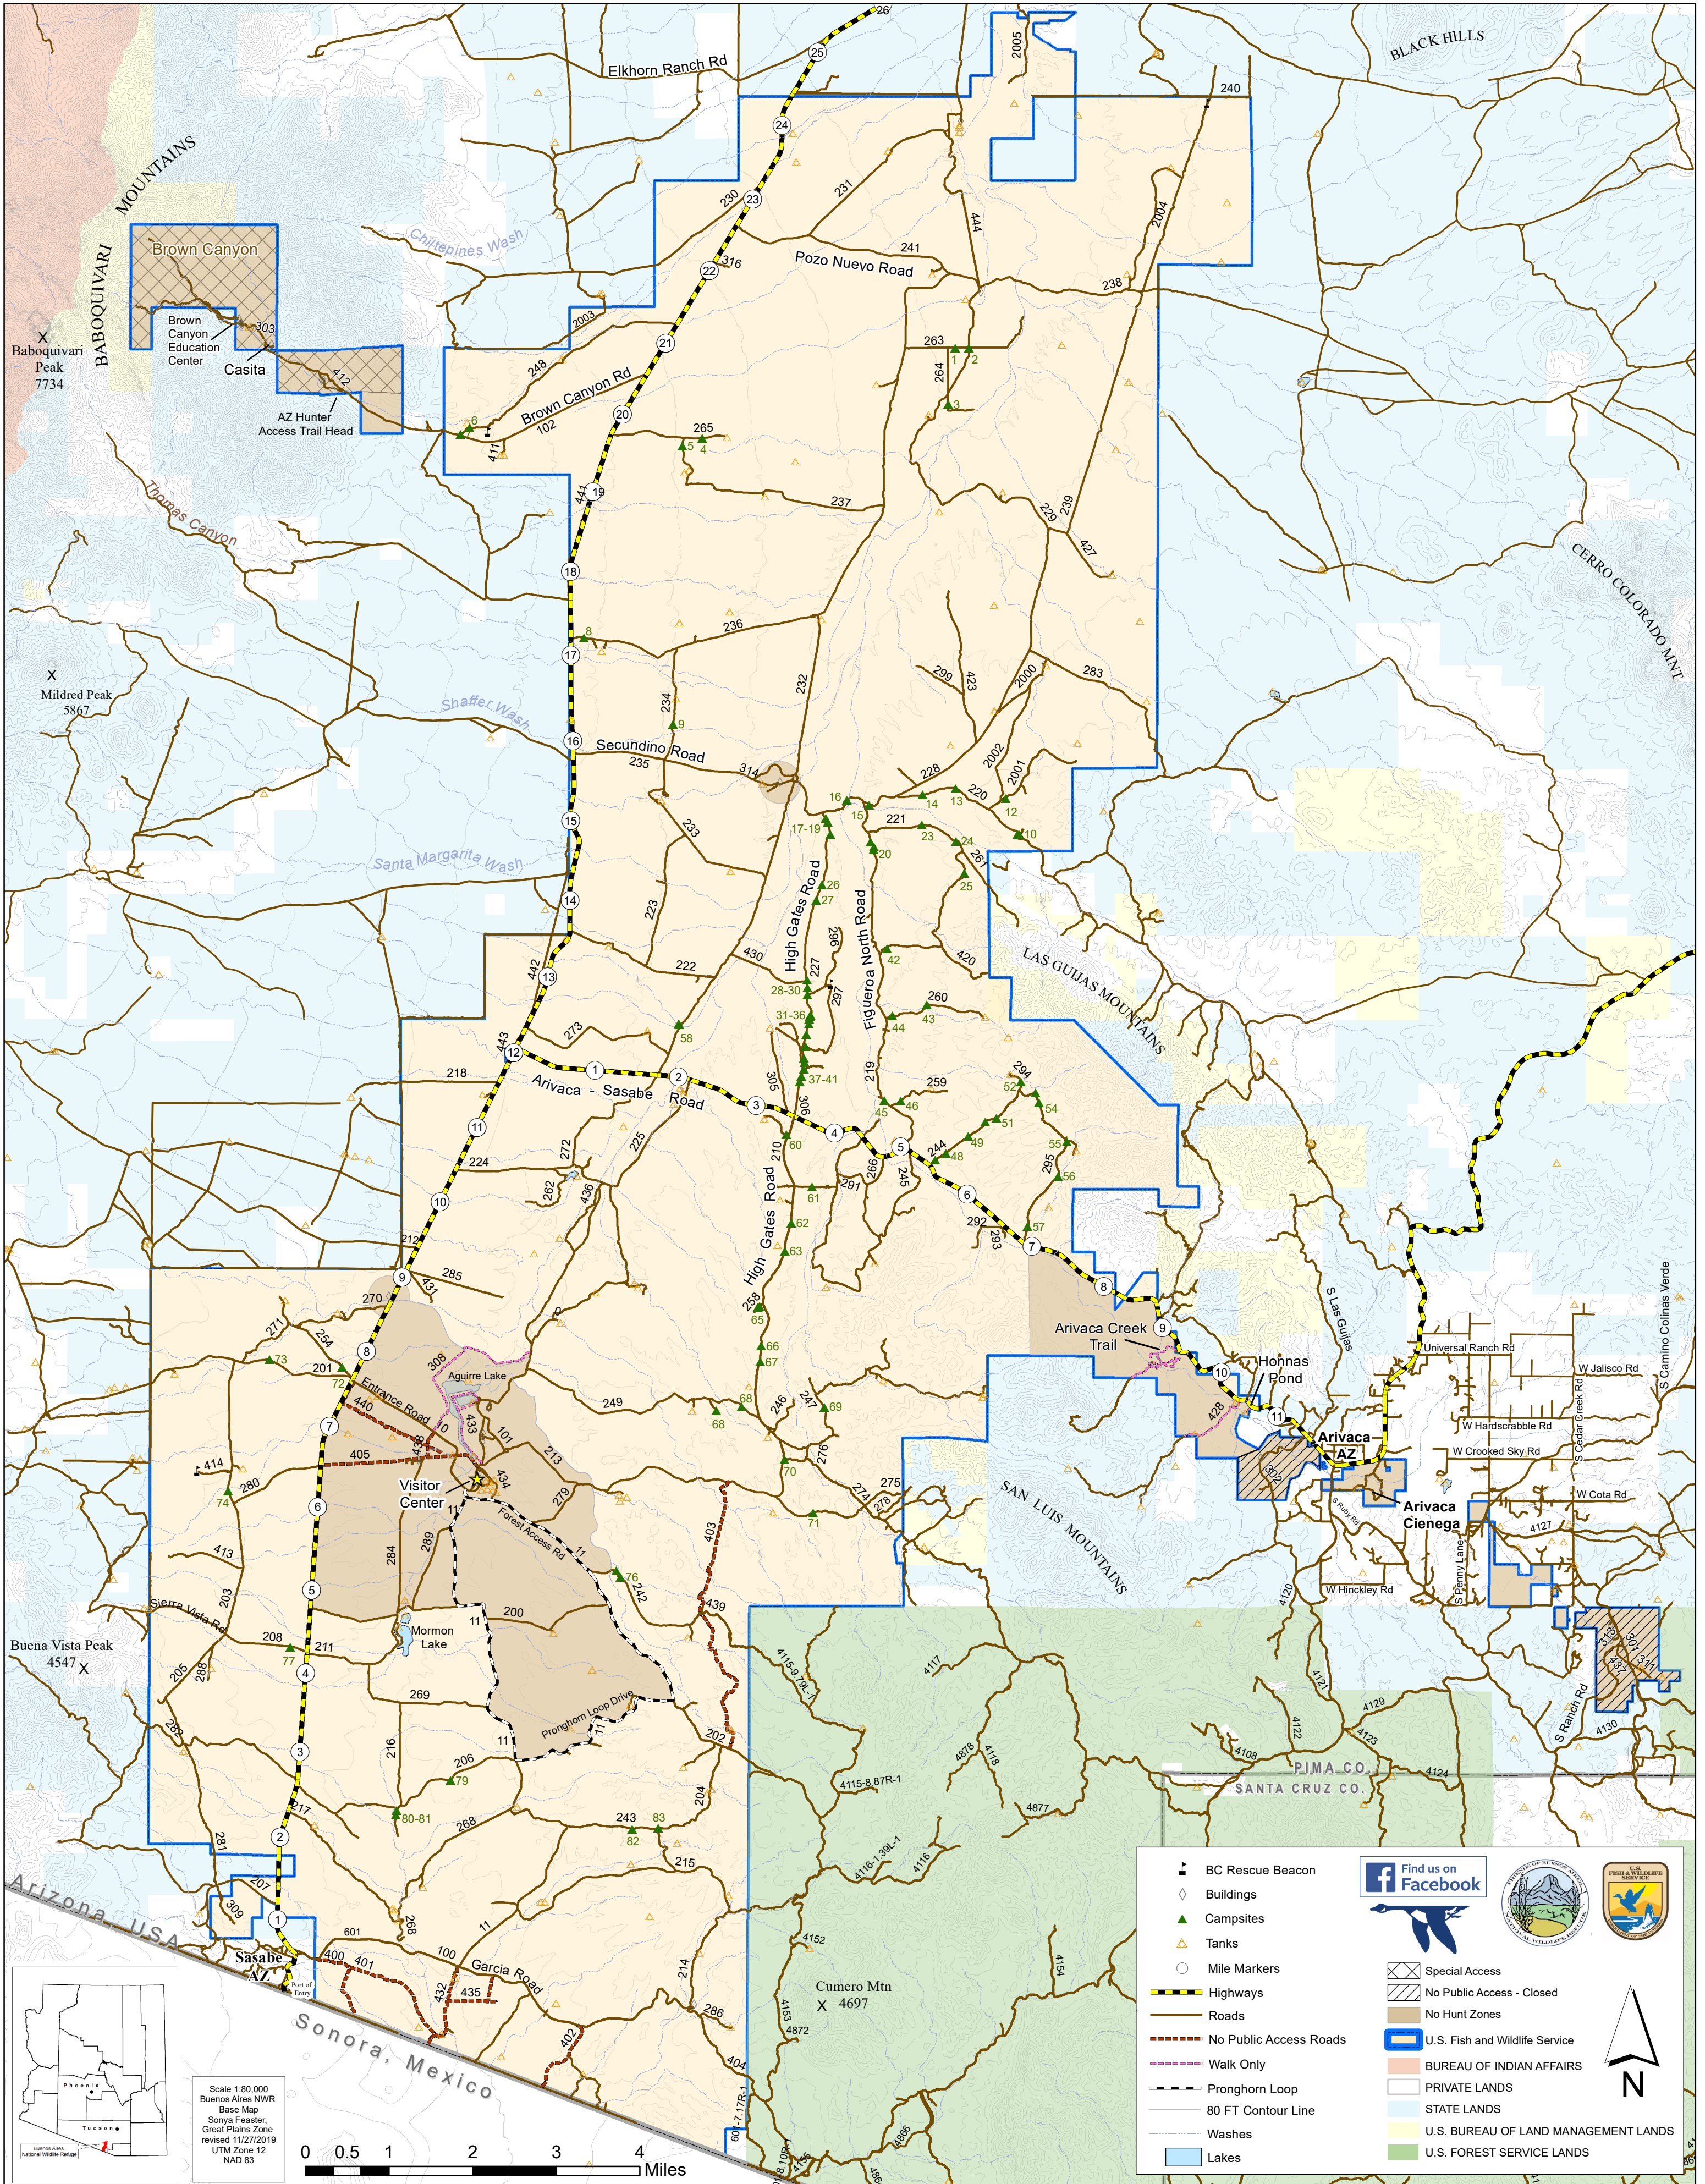

BUENOS AIRES NATIONAL WILDLIFE REFUGE

	BC Rescue Beacon		Find us on Facebook
	Buildings		
	Campsites		
	Tanks		
	Mile Markers		
	Highways		
	Roads		
	No Public Access Roads		Special Access
	Walk Only		No Public Access - Closed
	Pronghorn Loop		No Hunt Zones
	80 FT Contour Line		U.S. Fish and Wildlife Service
	Washes		BUREAU OF INDIAN AFFAIRS
	Lakes		PRIVATE LANDS
			STATE LANDS
			U.S. BUREAU OF LAND MANAGEMENT LANDS
			U.S. FOREST SERVICE LANDS