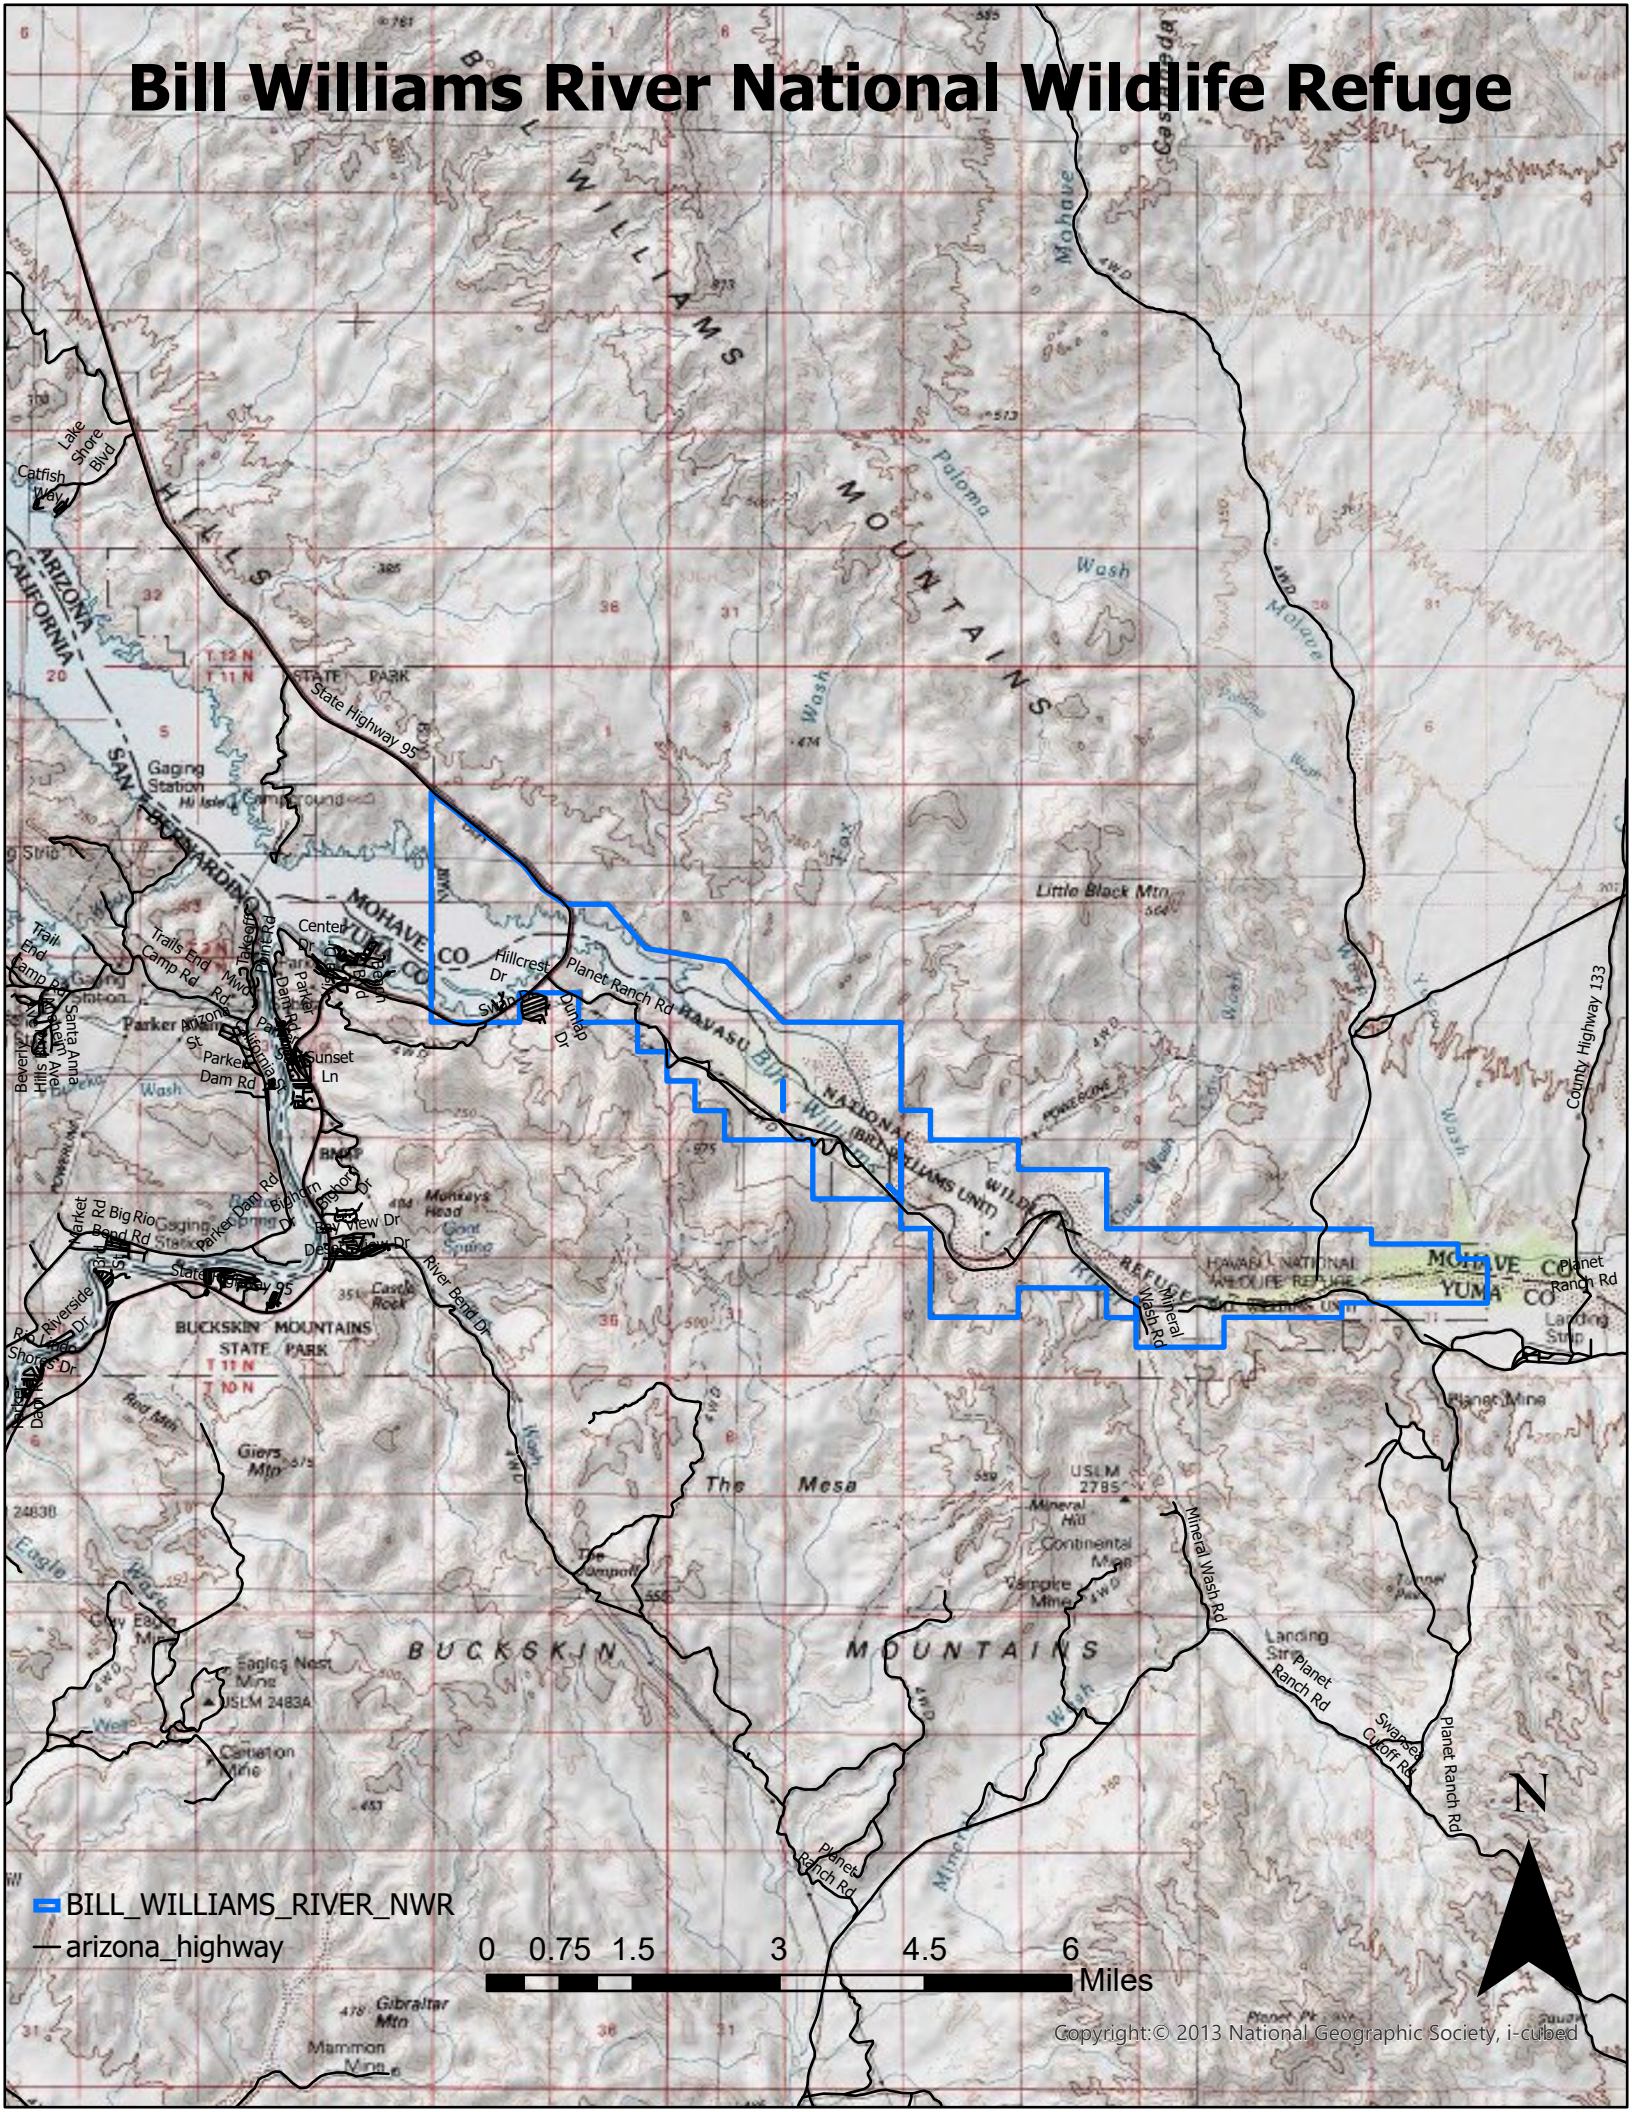

Bill Williams River National Wildlife Refuge

— BILL_WILLIAMS_RIVER_NWR
— arizona_highway

0 0.75 1.5 3 4.5 6 Miles