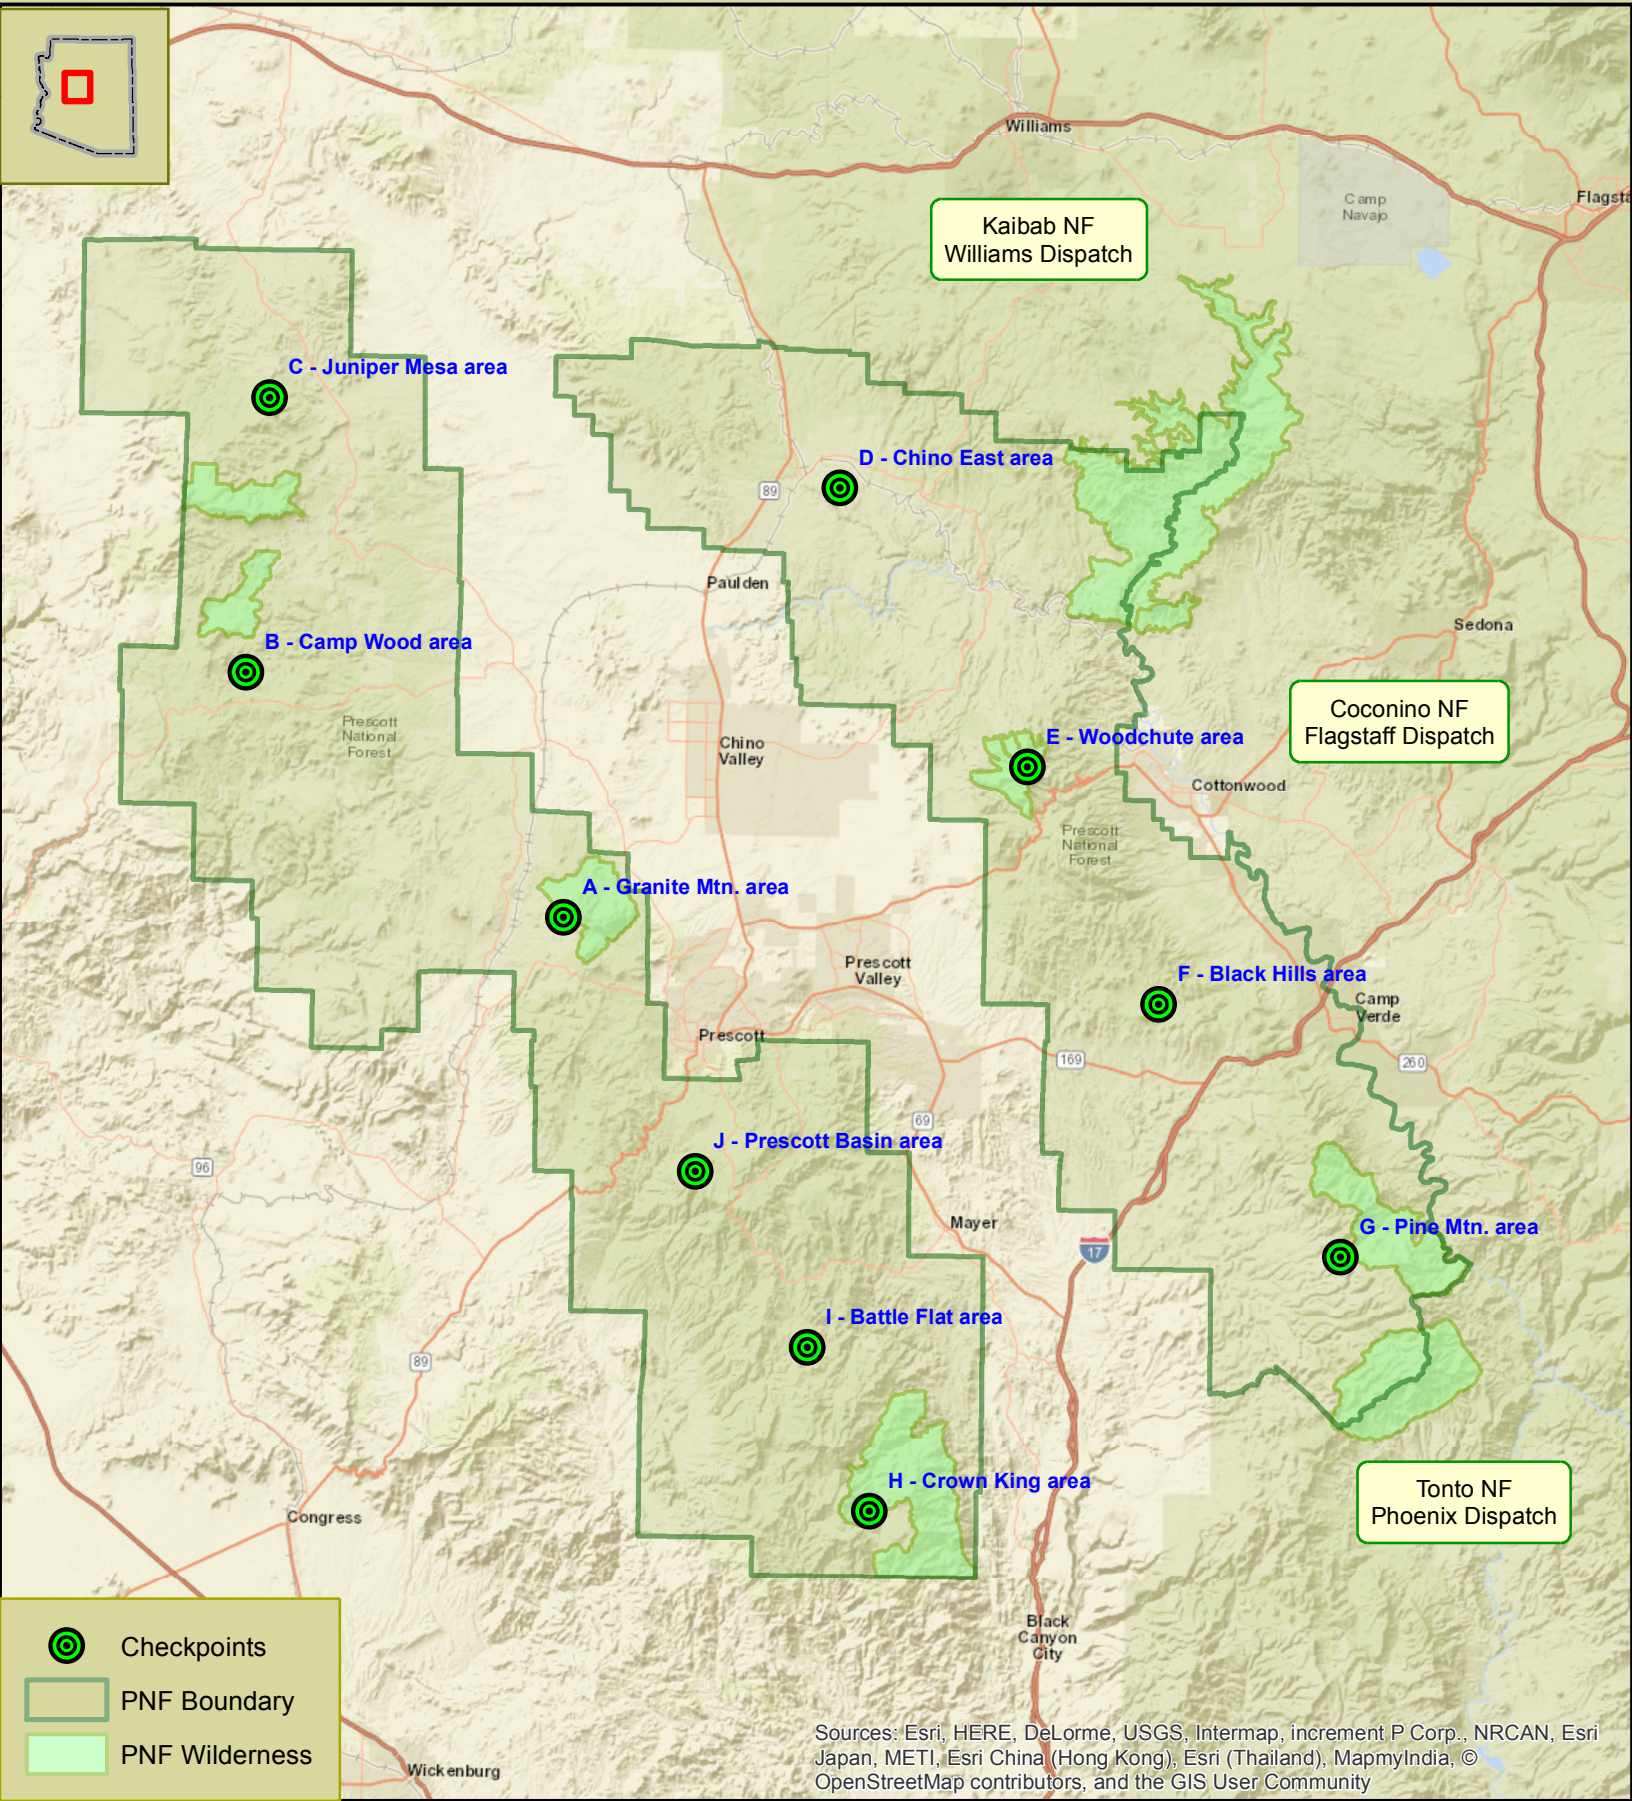

# Prescott NF Aerial Detection

- Checkpoints
- PNF Boundary
- PNF Wilderness

Sources: Esri, HERE, DeLorme, USGS, Intermap, increment P Corp., NRCAN, Esri Japan, METI, Esri China (Hong Kong), Esri (Thailand), MapmyIndia, © OpenStreetMap contributors, and the GIS User Community