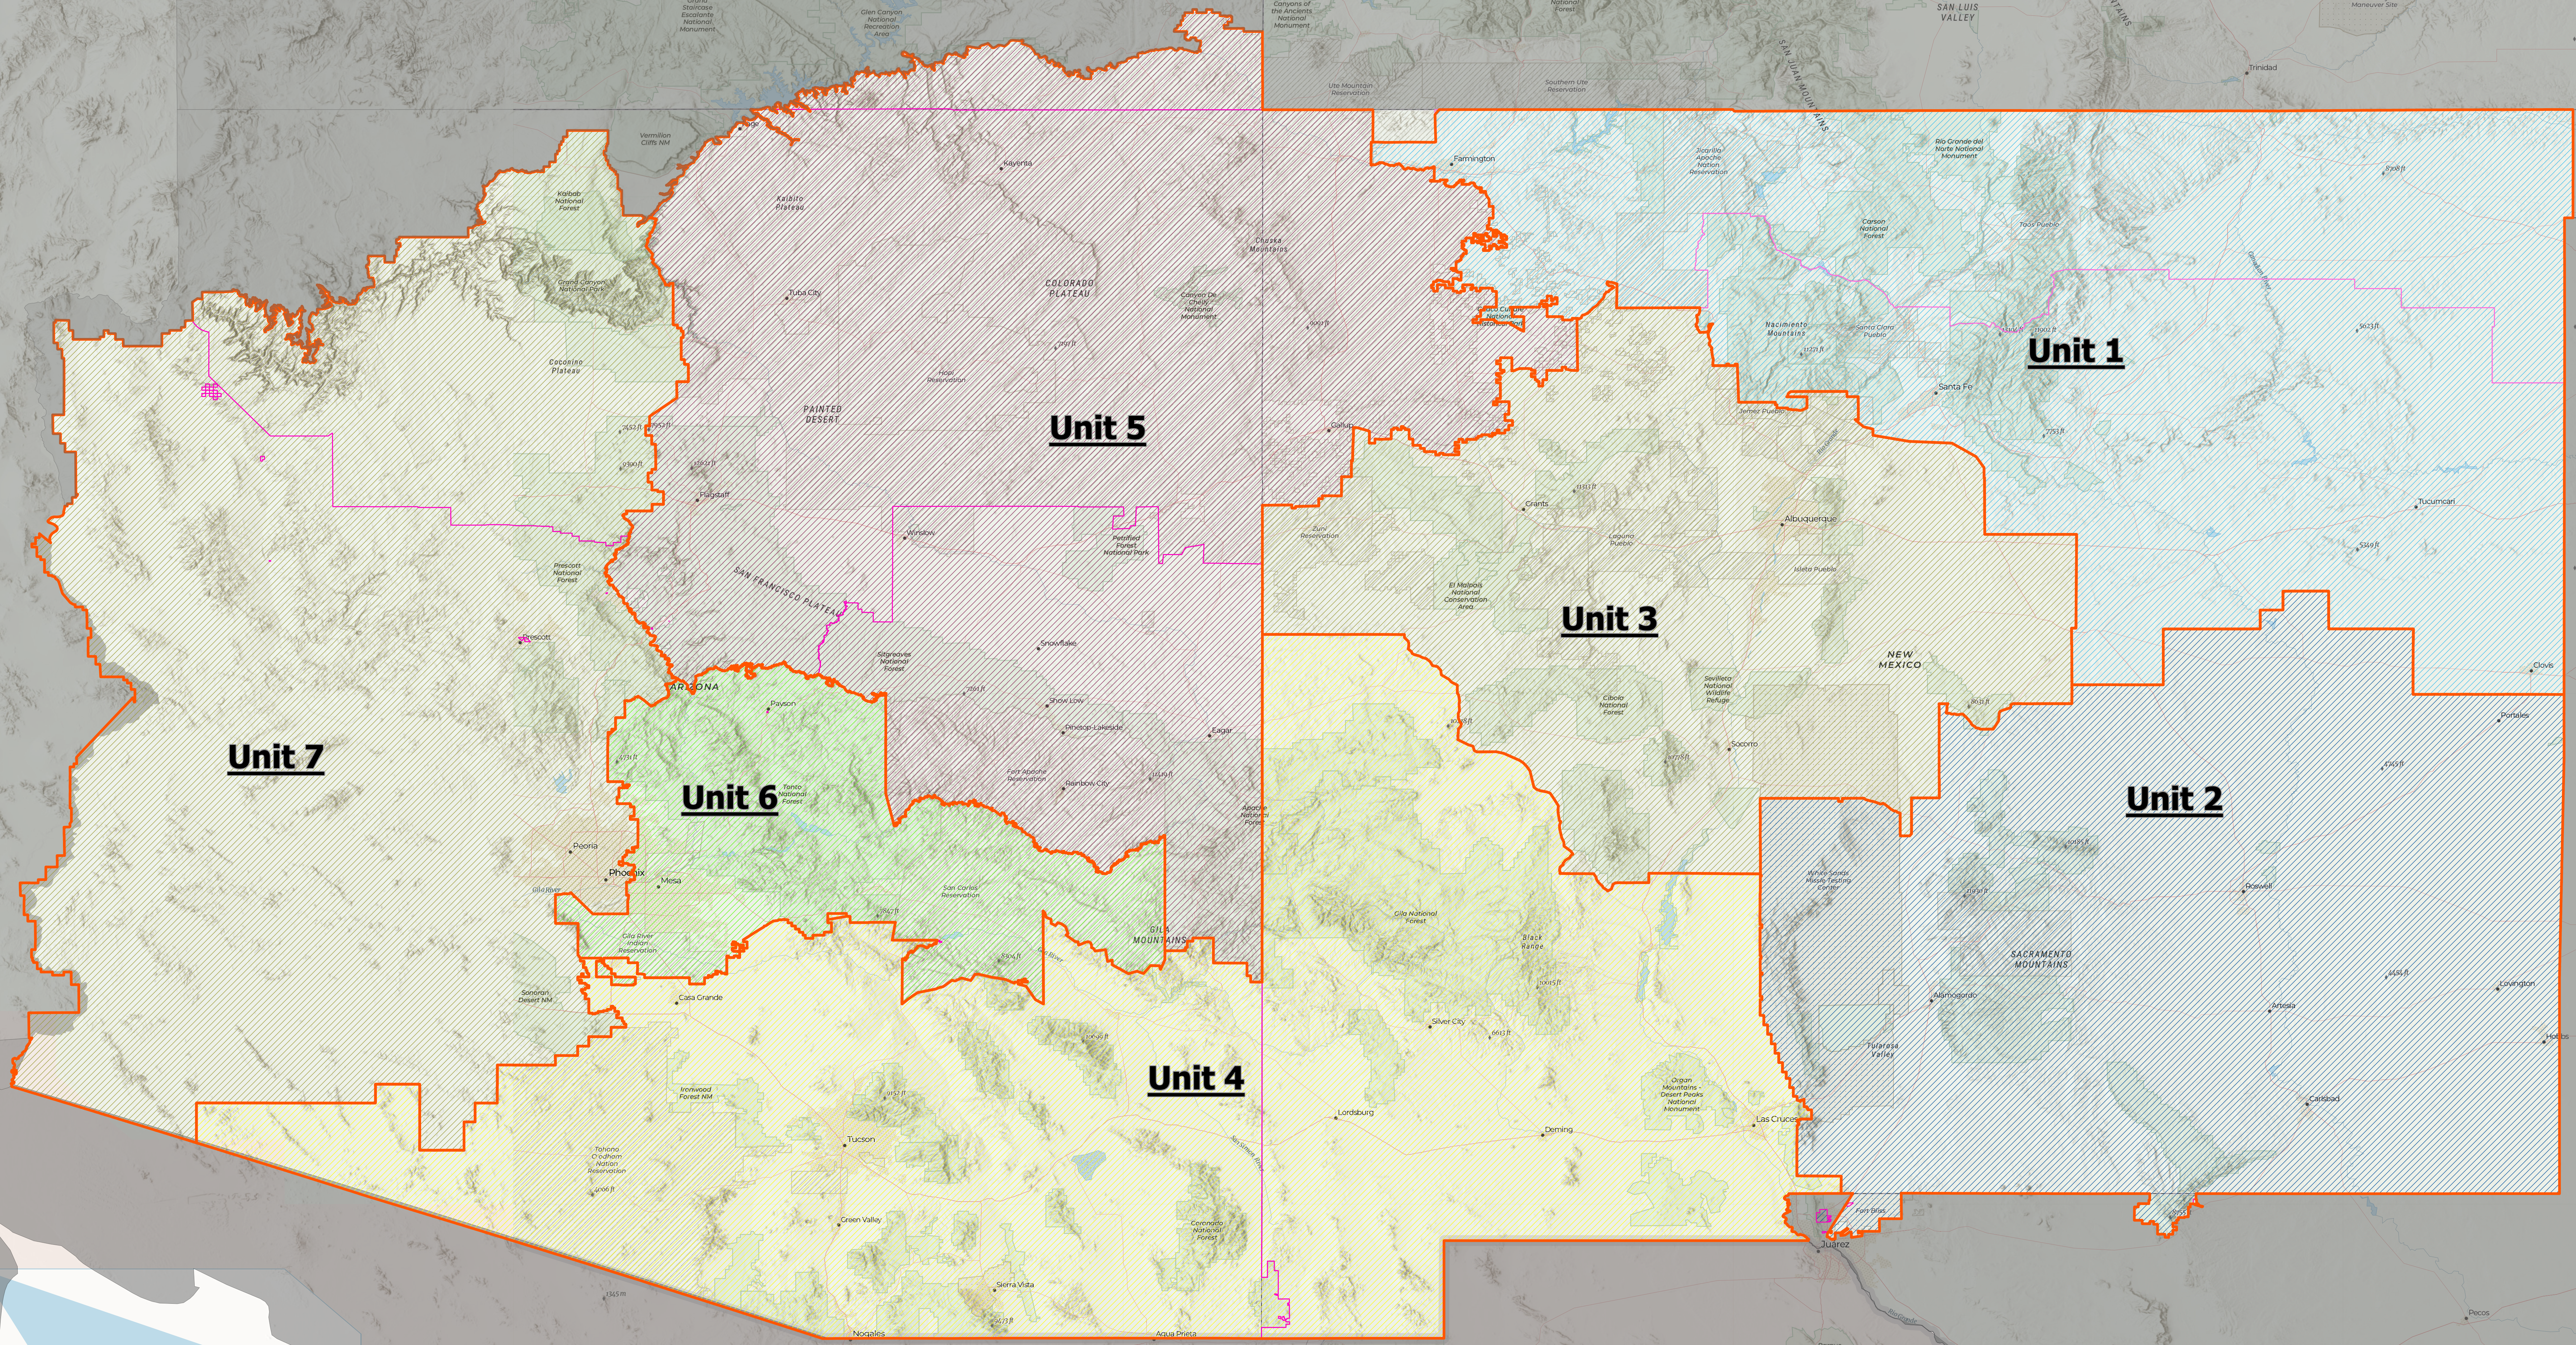

Interim Unit Boundaries Southwest Geographic Area US Wildland Fire Service Version 1 - 05/05/2026

Unit 7

Unit 6

Unit 5

Unit 3

Unit 4

Unit 1

Unit 2

0 25 50 100 Miles

Note
Unit Boundaries Follow Existing Dispatch Boundaries.
Some Units Contain Multiple Dispatch Boundaries