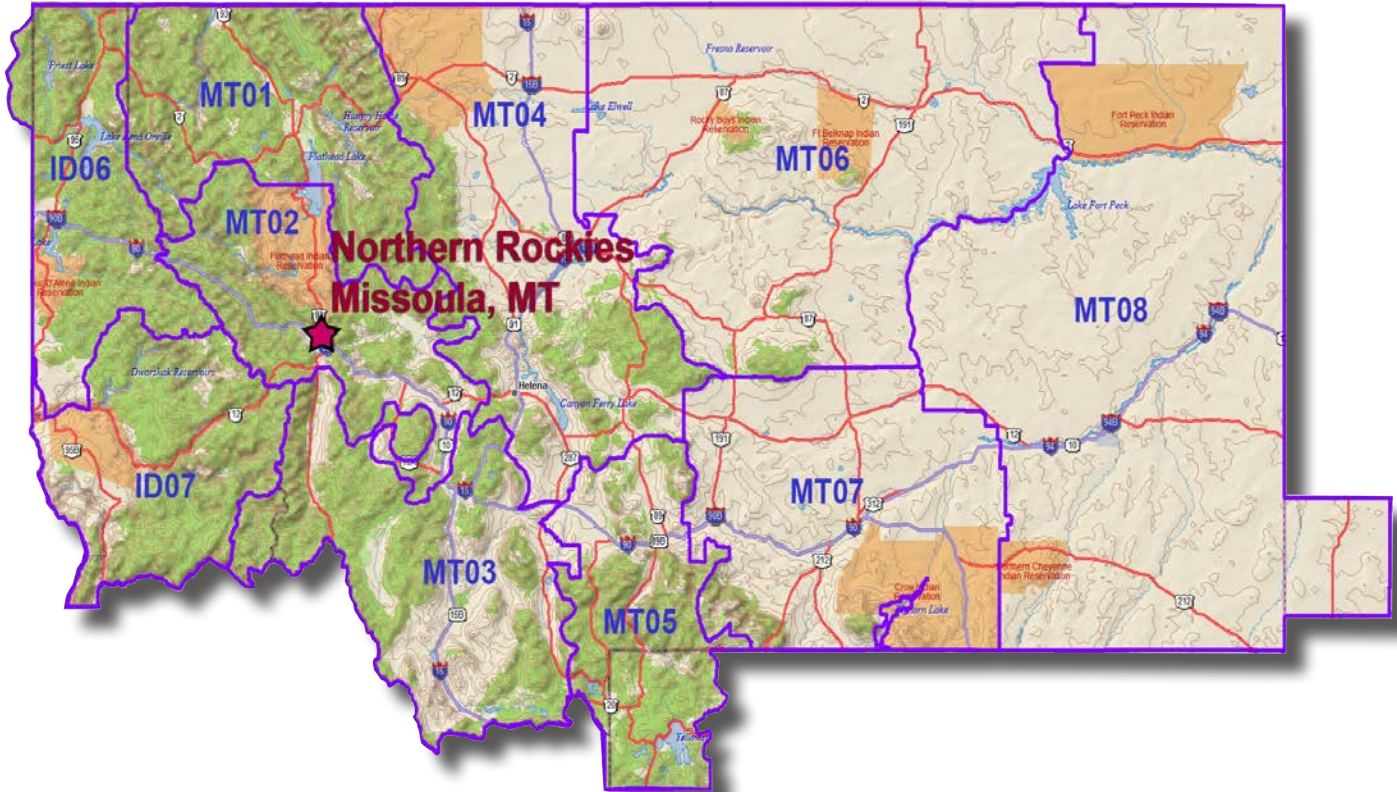

NORTHERN ROCKIES

**Northern Rockies Coordination Center
Aerial Fire Depot
5765 West Broadway Missoula, MT. 59808-9361
Phone: (406) 329-4880
FAX: (406) 329-4891
Flight Following#: (800) 247-8328**