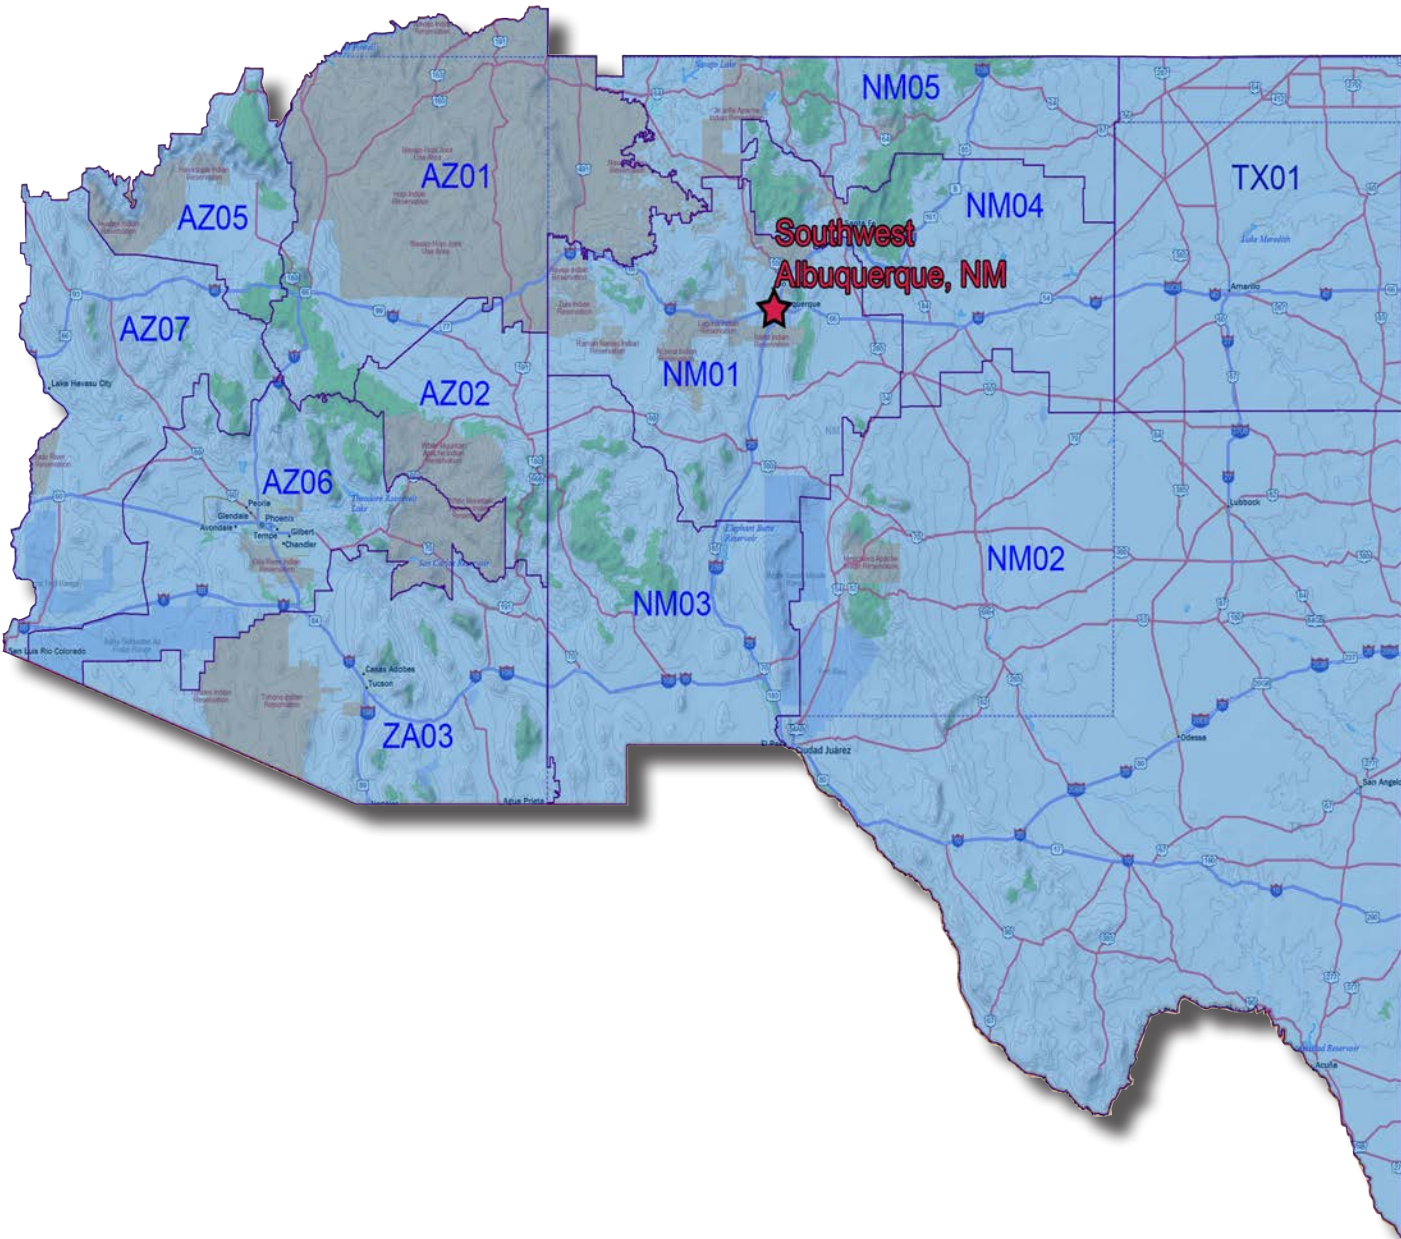

SOUTHWEST

Southwest Coordination Center
333 Broadway Blvd. SW
Albuquerque, NM 87102
Phone: (505) 842-3473
Fax: (505) 842-3801