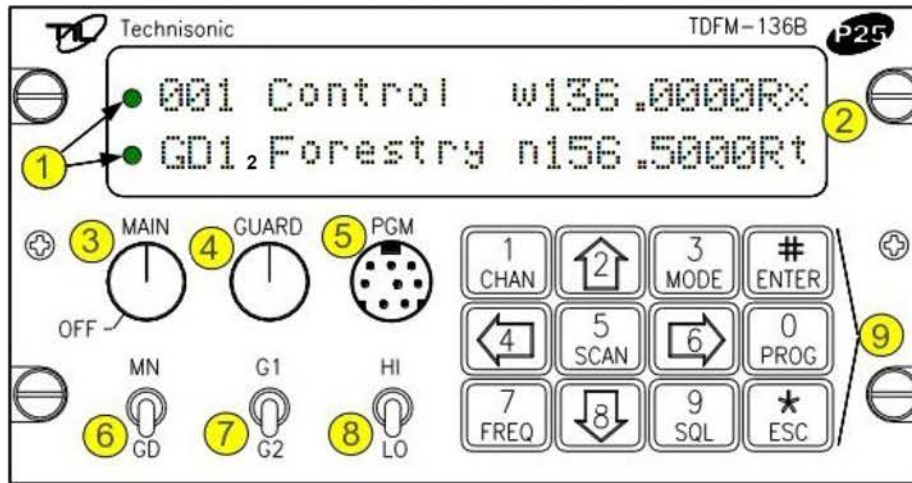

This page intentionally left blank.

APPENDIX B

TDFM-136B COMMAND QUICK REFERENCE

Radio Firmware 1.x.x

TiL D8RE394

For Radio Firmware: 1.x.x

1. LED channel squelch indicators – Lights when signal received (Top: Main, Bottom: Guard).
2. Channel parameter display – (2 line by 24 character LED display) (Top: Main, Bottom: Guard).
3. **MAIN** Multi-function rotary encoder (default: Main volume, **press for ON**, **press & hold for OFF**).
4. **GUARD** Multi-function rotary encoder (default: Guard volume, **press for Squelch defeat**).
5. Data port – for use with KVL 3000+ keyloader or TDP-136 Programming software. Need USB Driver.
6. **MN/GD** (Toggle Switch) – Selects active channel (main or guard), **for transmit and memory edit**.
7. **G1/G2** (Toggle Switch) – Selects guard memory (GD1 or GD2), for transmit and edit.
8. **HI/LO** (Toggle Switch) – Selects transmit power, high (10W) or low (1W).
9. **KEYPAD** (12 Keys) – Control radio functions, 3 command levels as shown below.