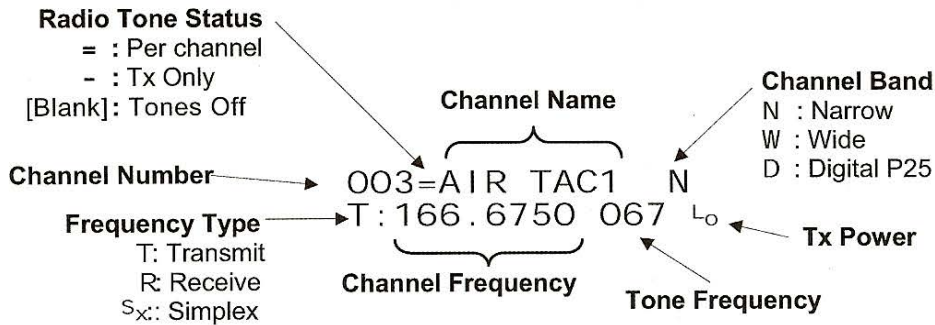

This page intentionally left blank.

APPENDIX C

NPX-136D OPERATIONS SUMMARY

1: Power On/Off

Rotate **MN** knob past detent cw/ccw.

2: Display Layout (Normal Operating Mode)

Toggle the **DISP +/-** Switch to view receive or transmit frequency.