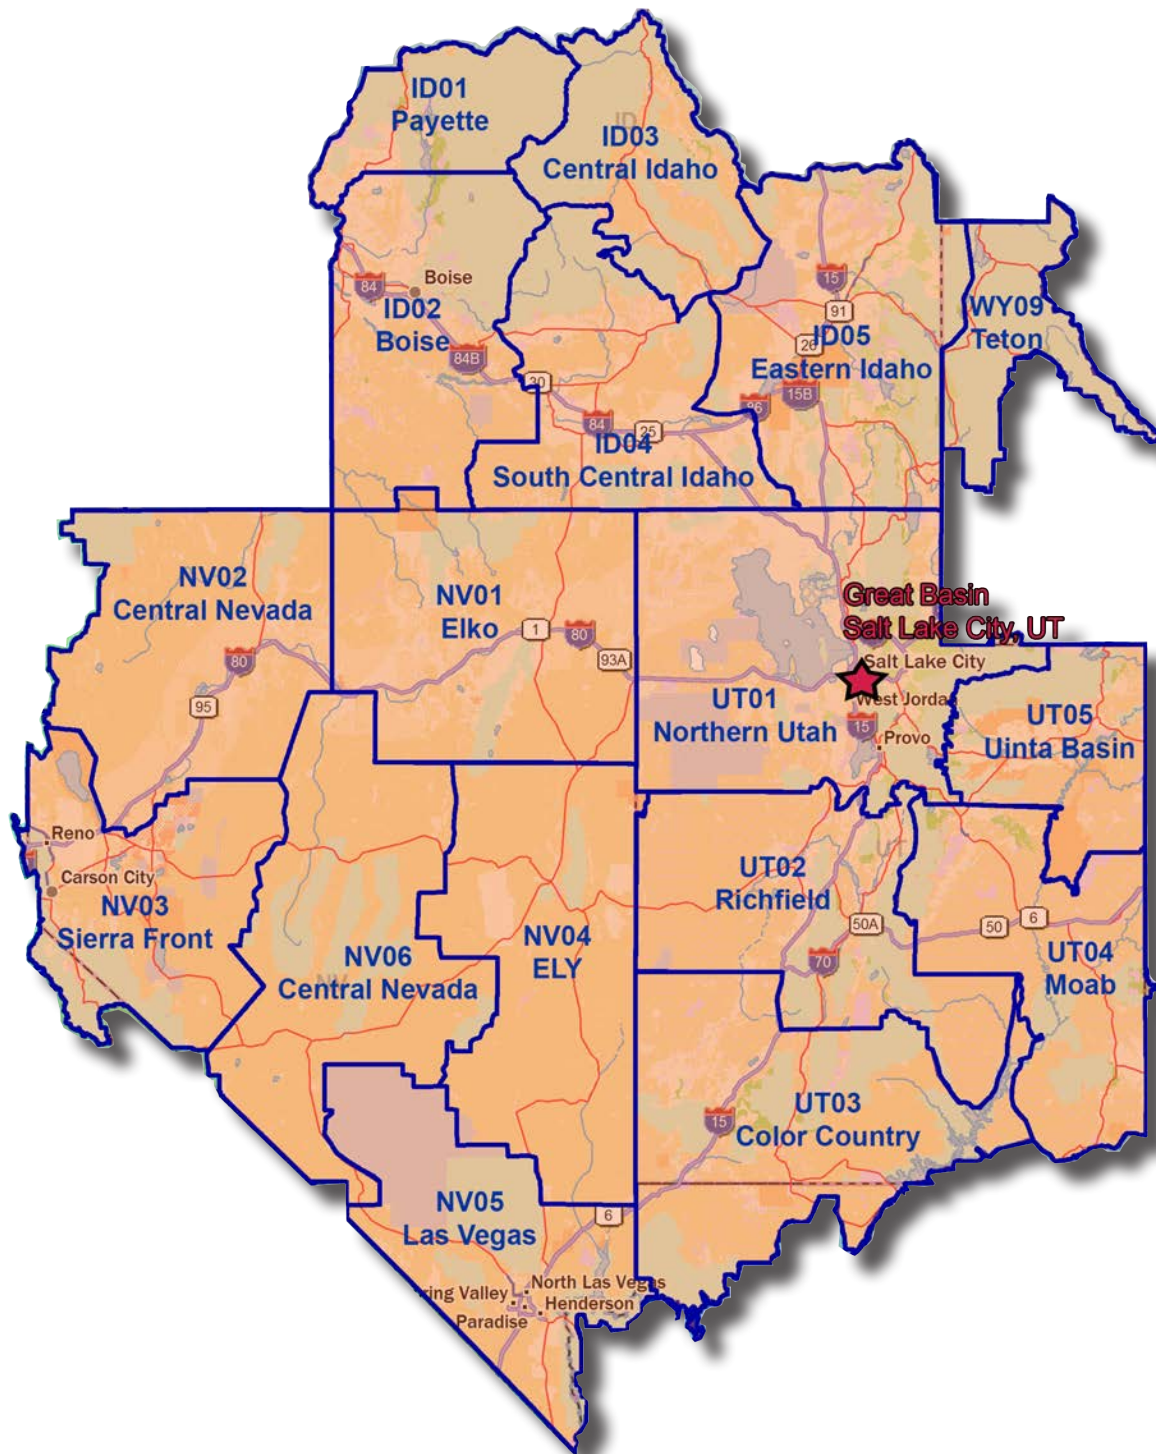

GREAT BASIN

Great Basin Coordination Center
5416 Amelia Earhart Drive
Salt Lake City, UT 84116
Phone: (801)531-5320
Fax: (801) 531-5321