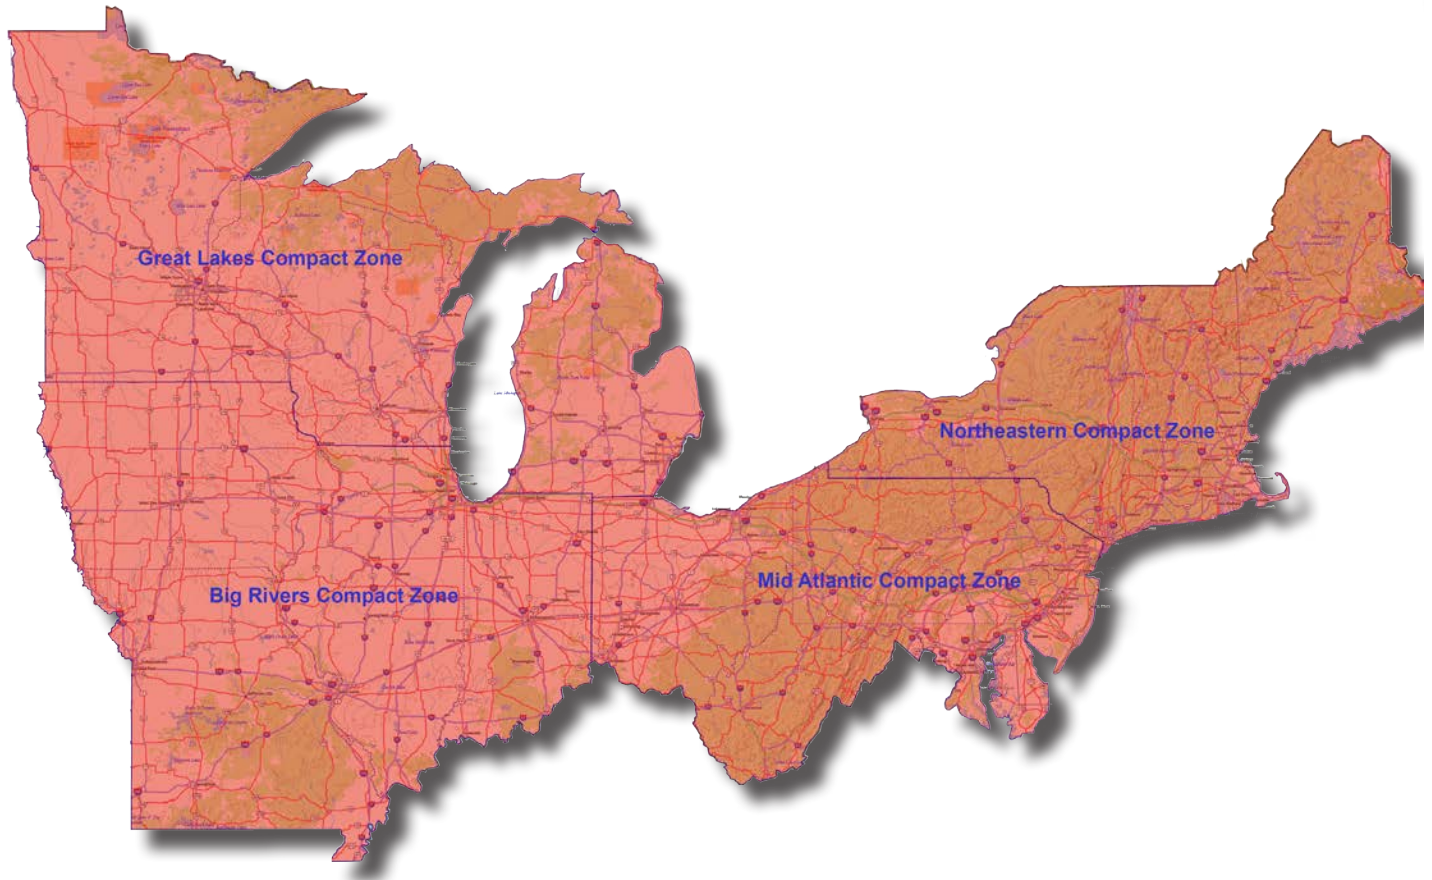

EASTERN

**Eastern Area Coordination Center
626 E Wisconsin Ave, Suite 500
Milwaukee, WI 53202
Email: wieacc@fs.fed.us
Phone: (414) 944-3811
Fax: (414) 944-3838**