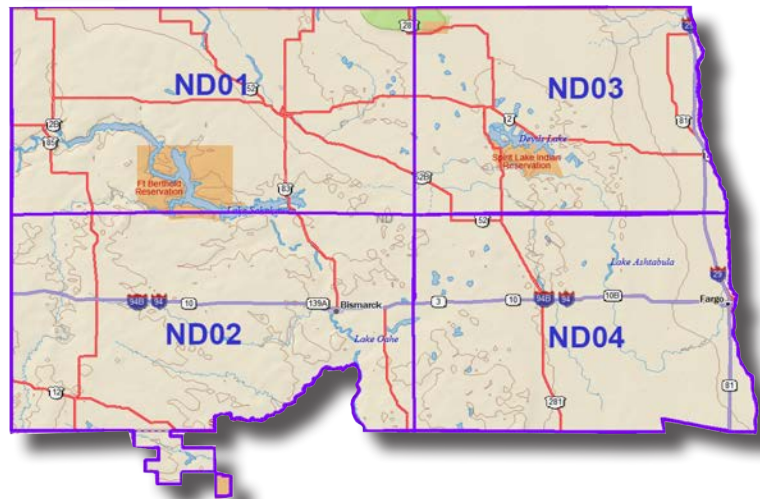

NORTHERN ROCKIES

**Northern Rockies Coordination Center
Aerial Fire Depot
5765 West Broadway Missoula, MT. 59808-9361
Phone: (406) 329-4880
FAX: (406) 329-4891
Flight Following#: (800) 247-8328**