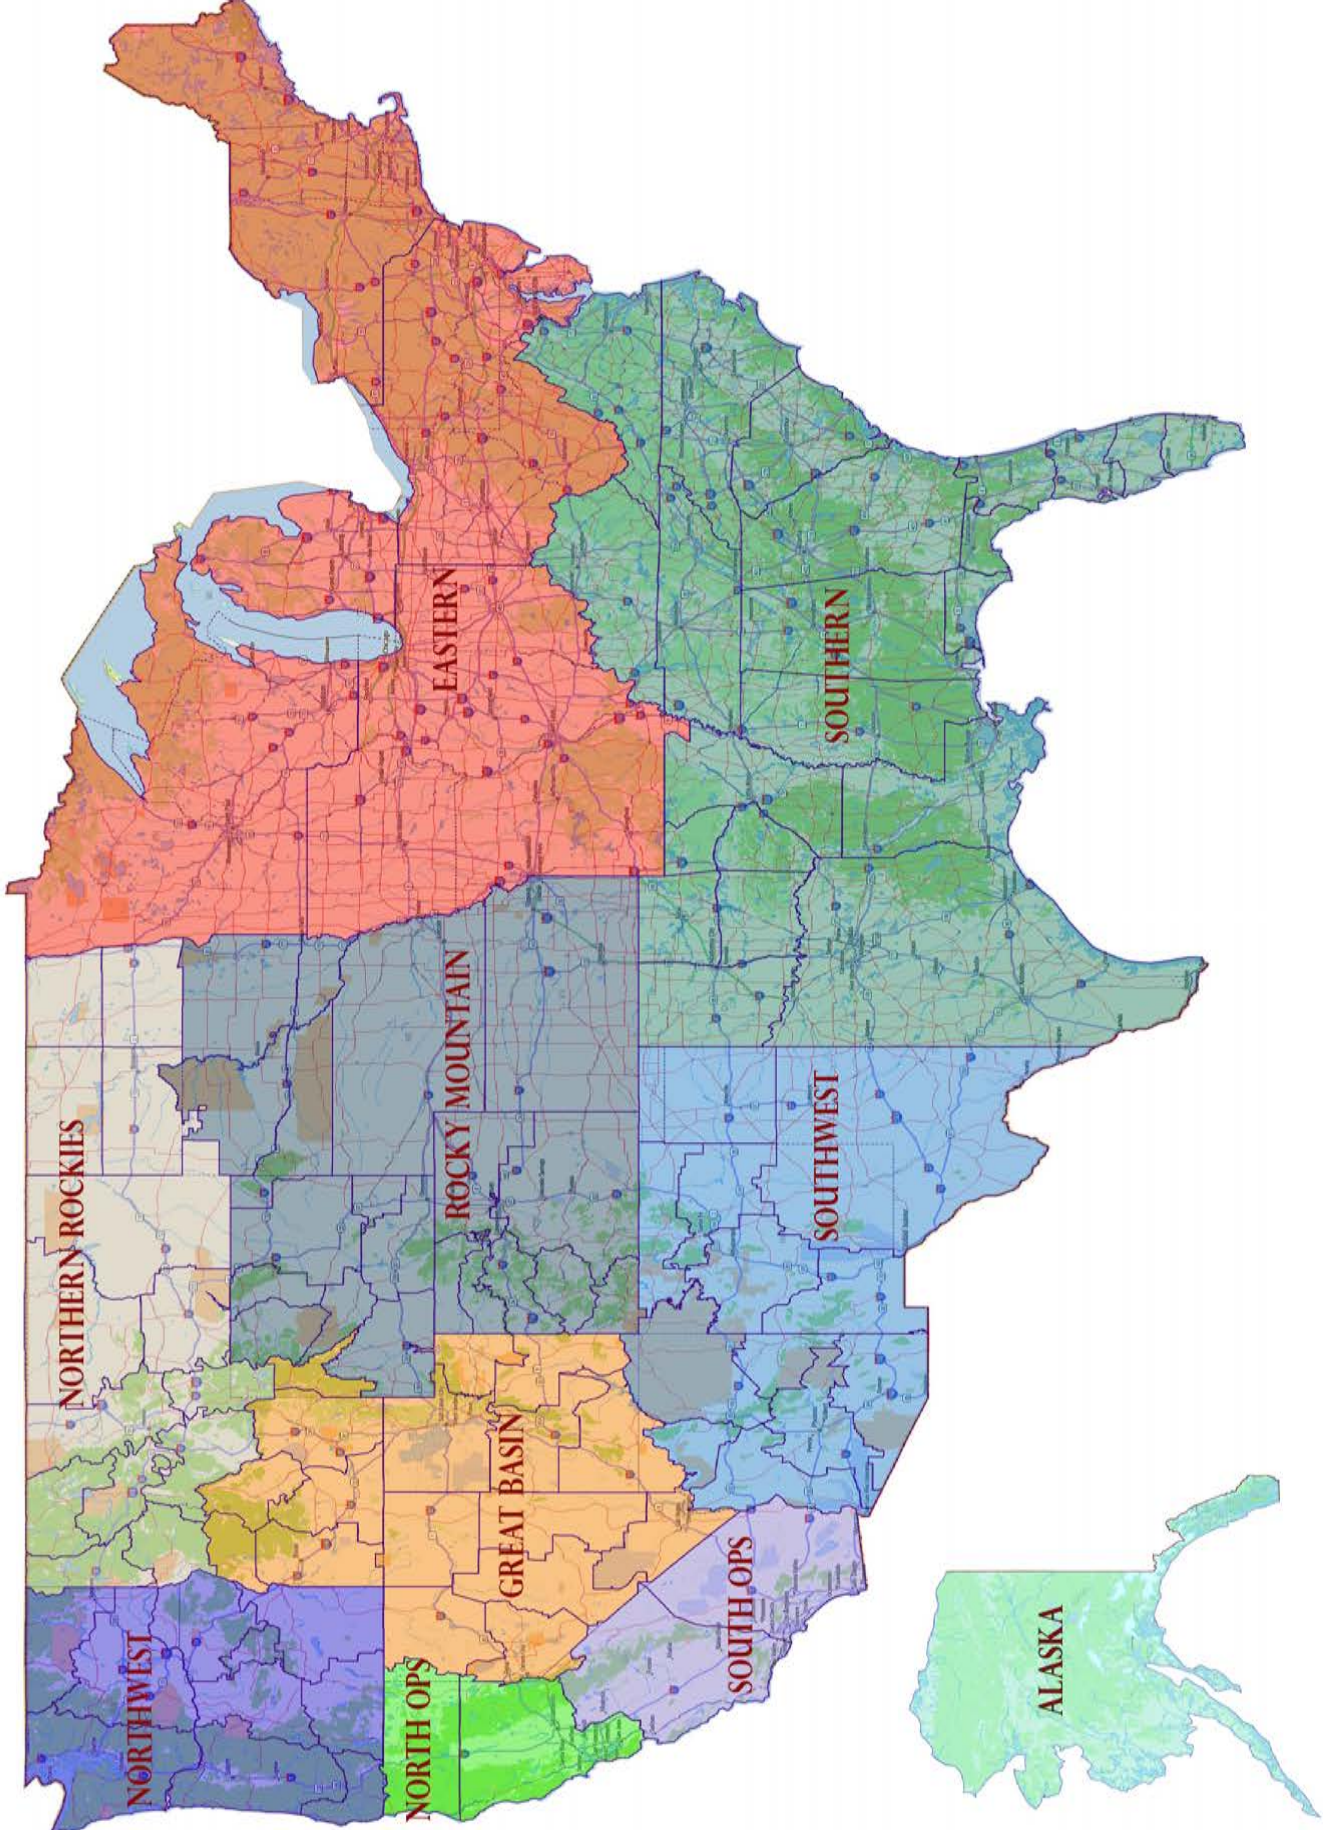

NATIONAL GEOGRAPHIC AREAS