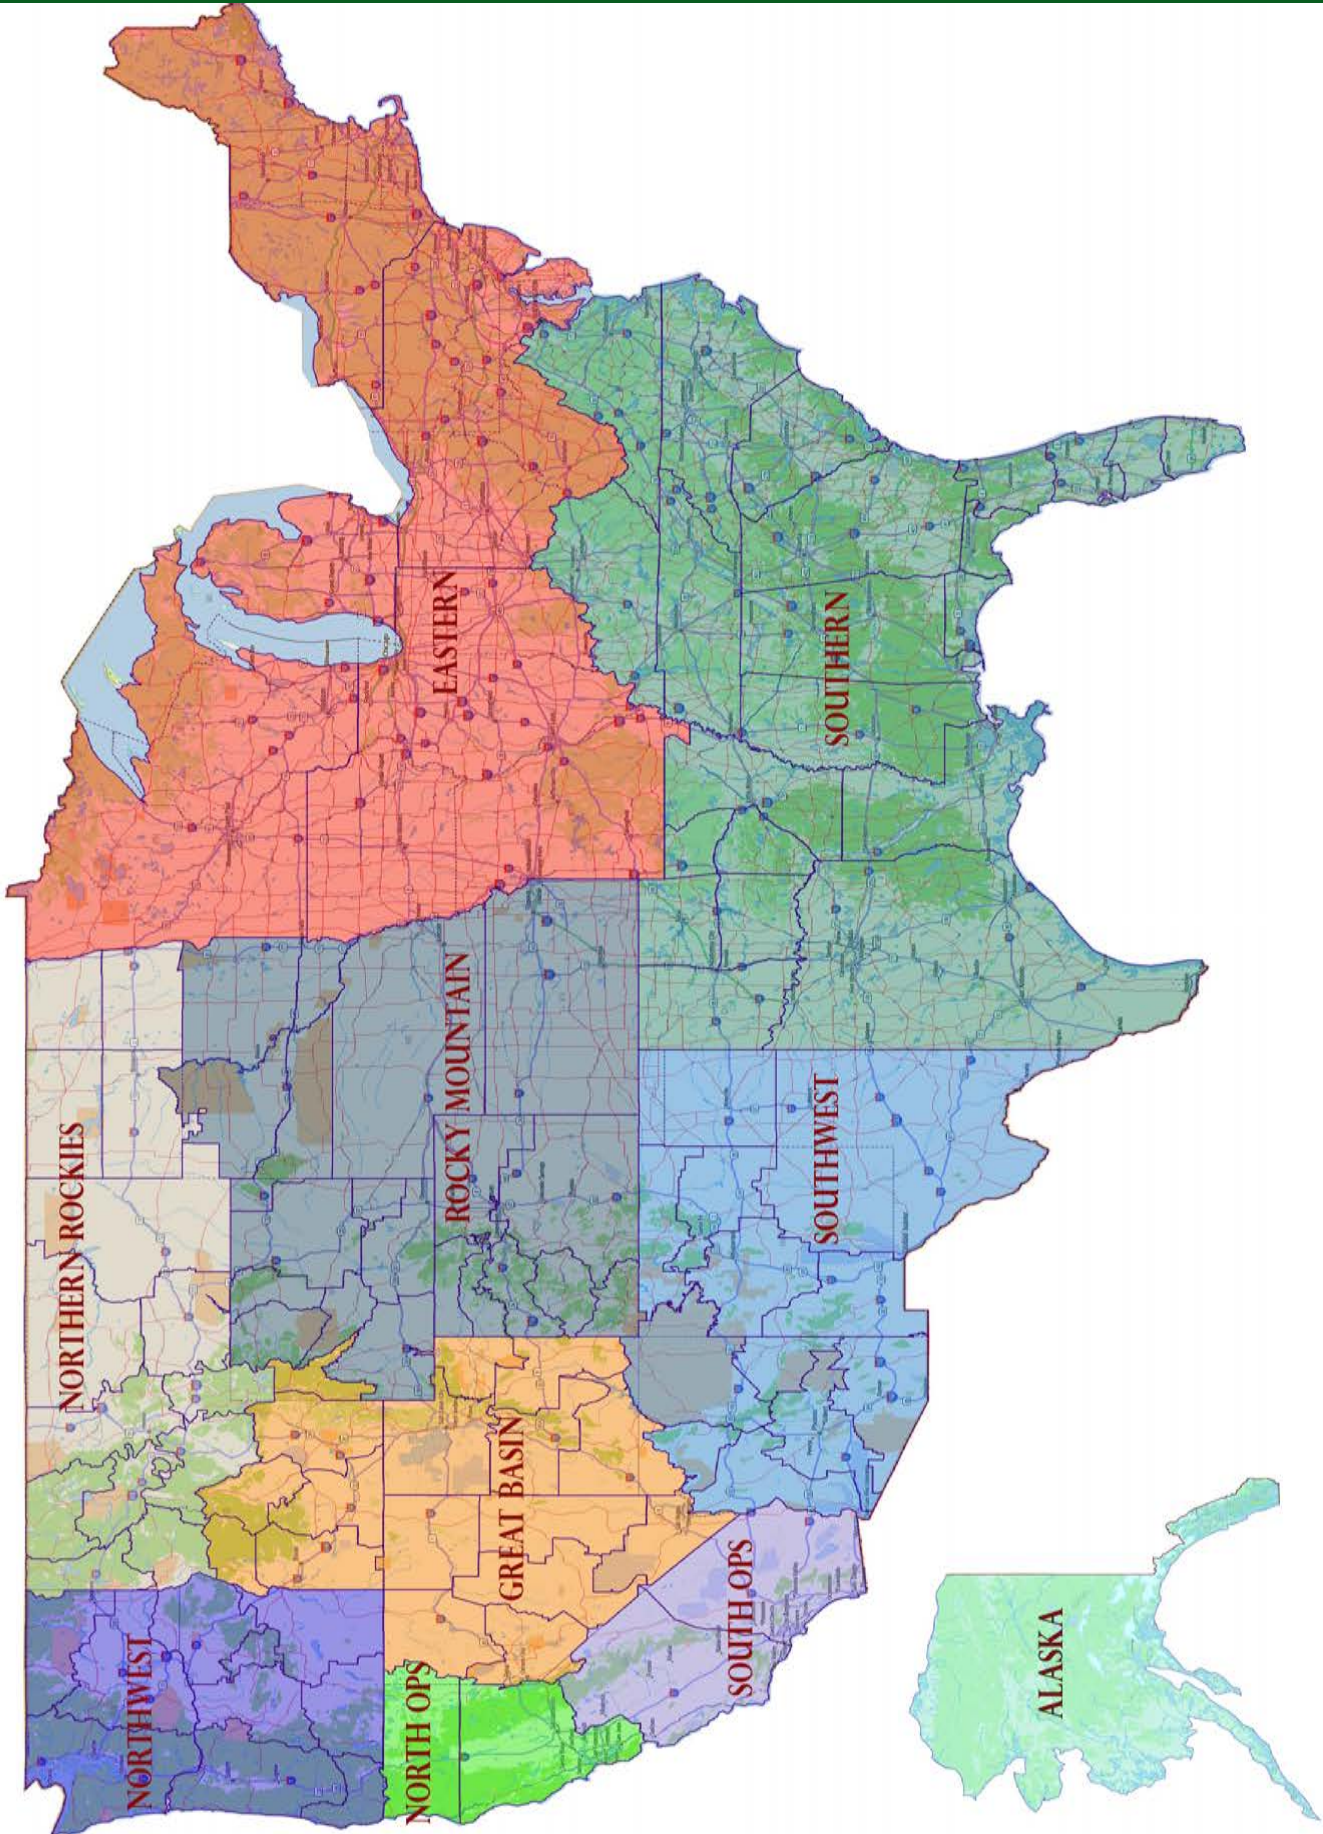

NATIONAL GEOGRAPHIC AREAS