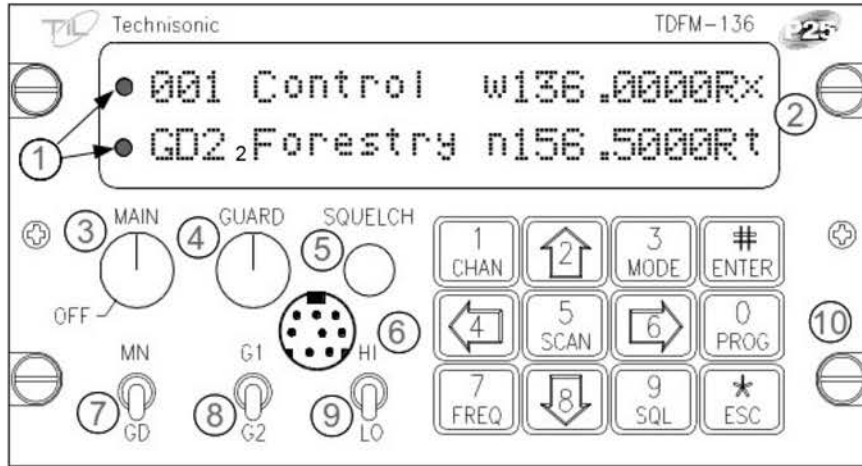

TDFM-136/A COMMAND QUICK REFERENCE

Radio Firmware 3.x.x

TiL 3342 E

For Radio Firmware: 3.x.x

1. LED channel squelch indicators – Lights when signal received (Top: Main, Bottom: Guard).
2. Channel parameter display – (2 line by 24 character LED display) (Top: Main, Bottom: Guard).
3. MAIN (Rotary+Switch) – Power ON/OFF and Main channel volume control.
4. GUARD (Rotary) – Guard channel volume control.
5. Squelch Defeat (Push button) – Press to open squelch (in analog modes of operation)
6. Keyloader/Data Port – Not available on some models. Use with KVL 3000+ keyloader. Data for some TDFM-136A's (SN FDA 1200 & up) only.
7. MN/GD (Toggle Switch) – Selects active channel (main or guard), **for transmit and memory edit.**
8. G1/G2 (Toggle Switch) – Selects guard memory (GD1 or GD2), for transmit and edit.
9. HI/LO (Toggle Switch) – Selects transmit power, high (10W) or low (1W).
10. KEYPAD (12 Keys) – Control radio functions, 3 command levels as follows: