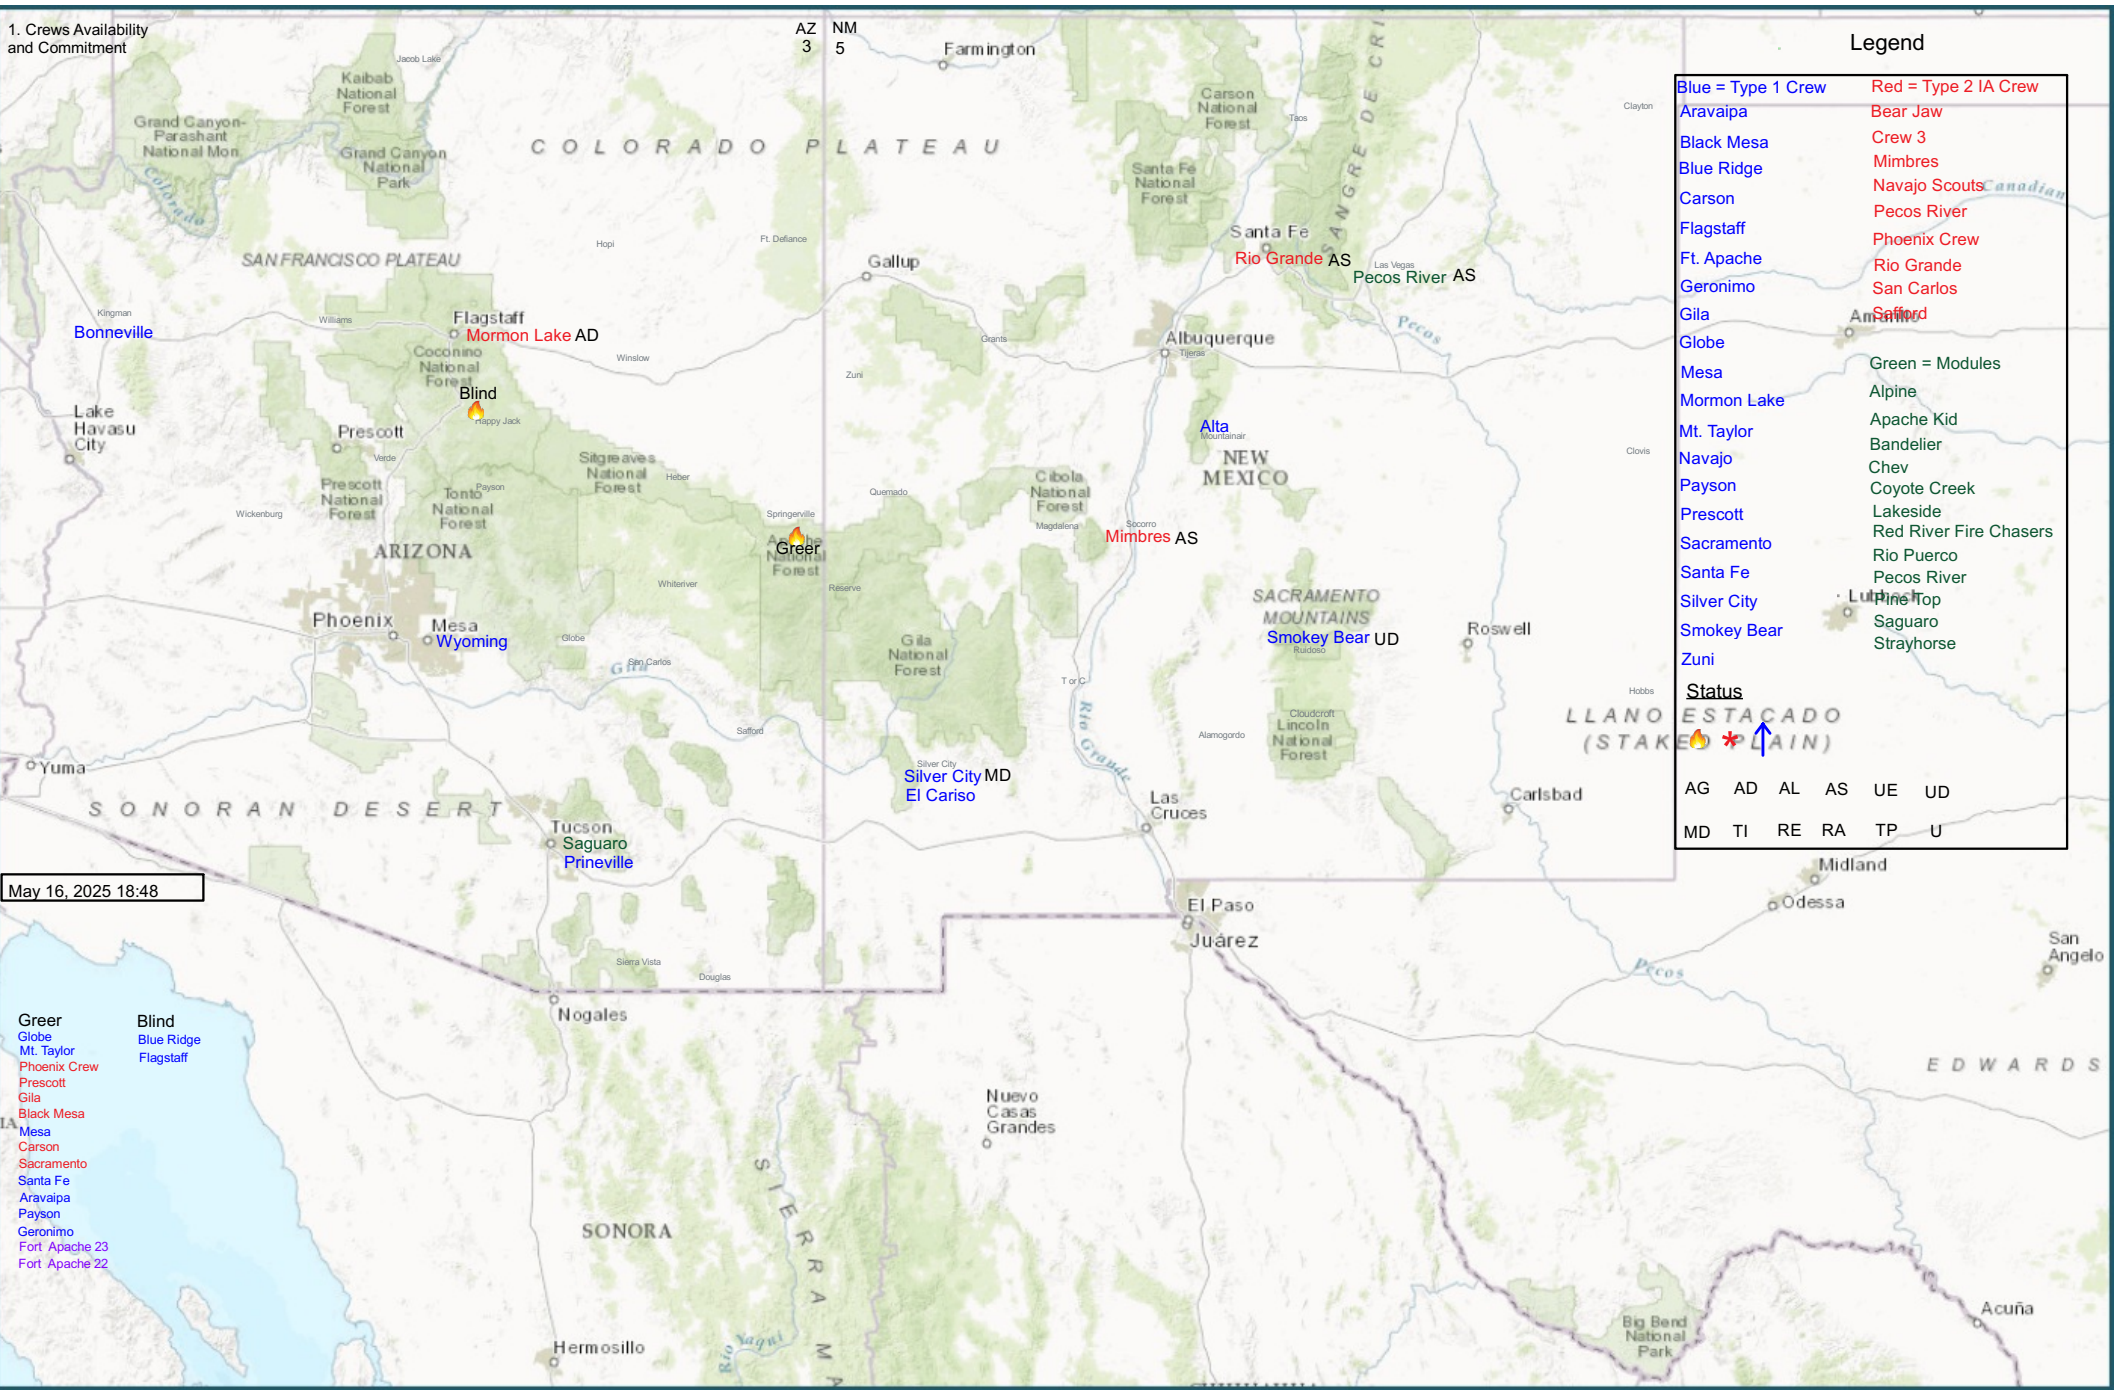

Southwest Coordination Center Resource Display Board

1. Crew Availability and Commitments
2. SWA Crews Assigned Out of Area

1. Crews Availability and Commitment

Legend

Blue = Type 1 Crew	Red = Type 2 IA Crew
Aravaipa	Bear Jaw
Black Mesa	Crew 3
Blue Ridge	Mimbres
Carson	Navajo Scouts
Flagstaff	Pecos River
Ft. Apache	Phoenix Crew
Geronimo	Rio Grande
Gila	San Carlos
Globe	Safford
Mesa	Green = Modules
Mormon Lake	Alpine
Mt. Taylor	Apache Kid
Navajo	Bandelier
Payson	Chev
Prescott	Coyote Creek
Sacramento	Lakeside
Santa Fe	Red River Fire Chasers
Silver City	Rio Puerco
Smokey Bear	Pecos River
Zuni	Pine Top
	Saguaro
	Strayhorse
Status	
🔥	* ↑
AG	AD
AL	AS
UE	UD
MD	TI
	RE
	RA
	TP
	U

May 16, 2025 18:48

- Greer
- Globe
- Mt. Taylor
- Phoenix Crew
- Prescott
- Gila
- Black Mesa
- Mesa
- Carson
- Sacramento
- Santa Fe
- Aravaipa
- Payson
- Geronimo
- Fort Apache 23
- Fort Apache 22

- Blind
- Blue Ridge
- Flagstaff

2. SWA Crews
Assigned Out of Area