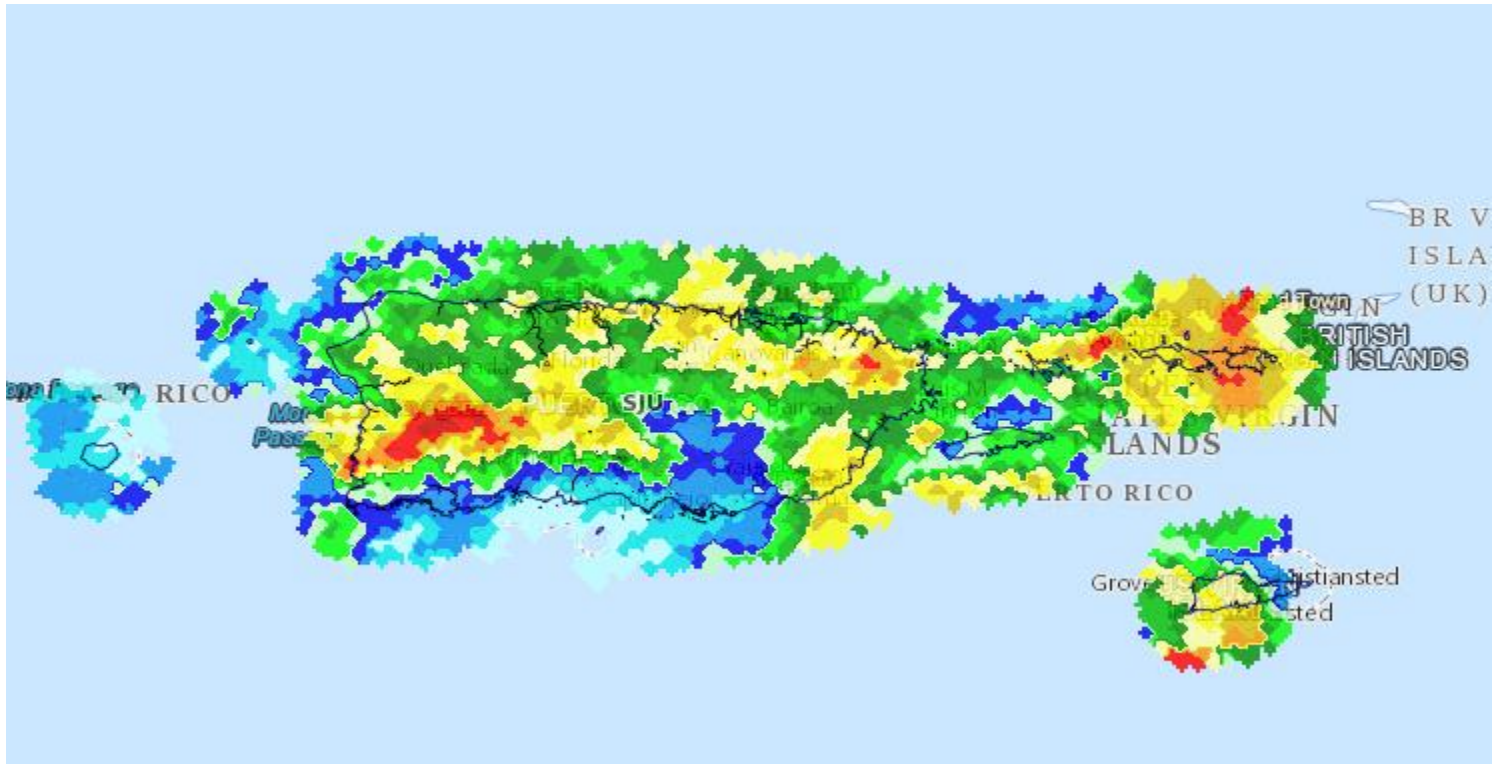

INVEST 96L

Max Winds: 29 mph

Motion: W at 16 mph

Tuesday, November 13, 2018

RFC - 7 day Precipitation

Image

7 days of observed Rainfall ending 900 AM Tuesday, November 13, 2018