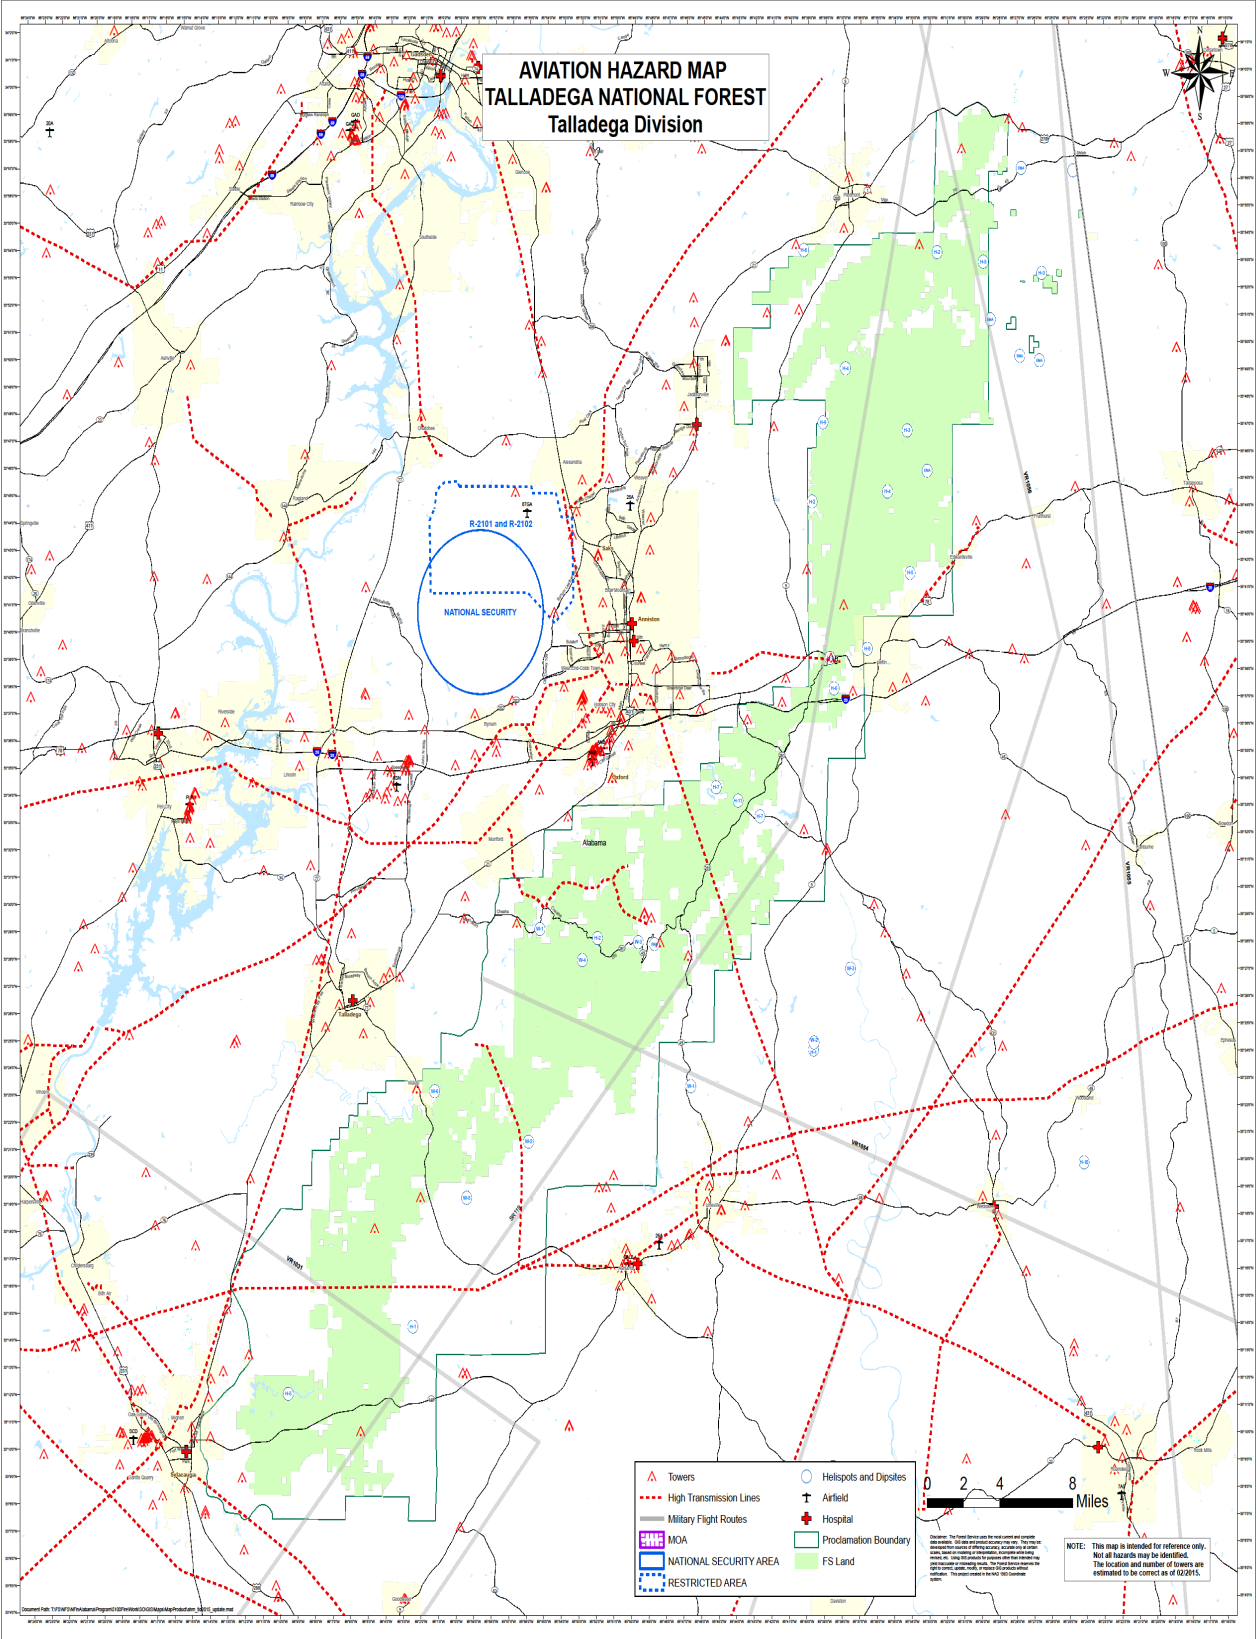

AVIATION HAZARD MAP TALLADEGA NATIONAL FOREST Talladega Division