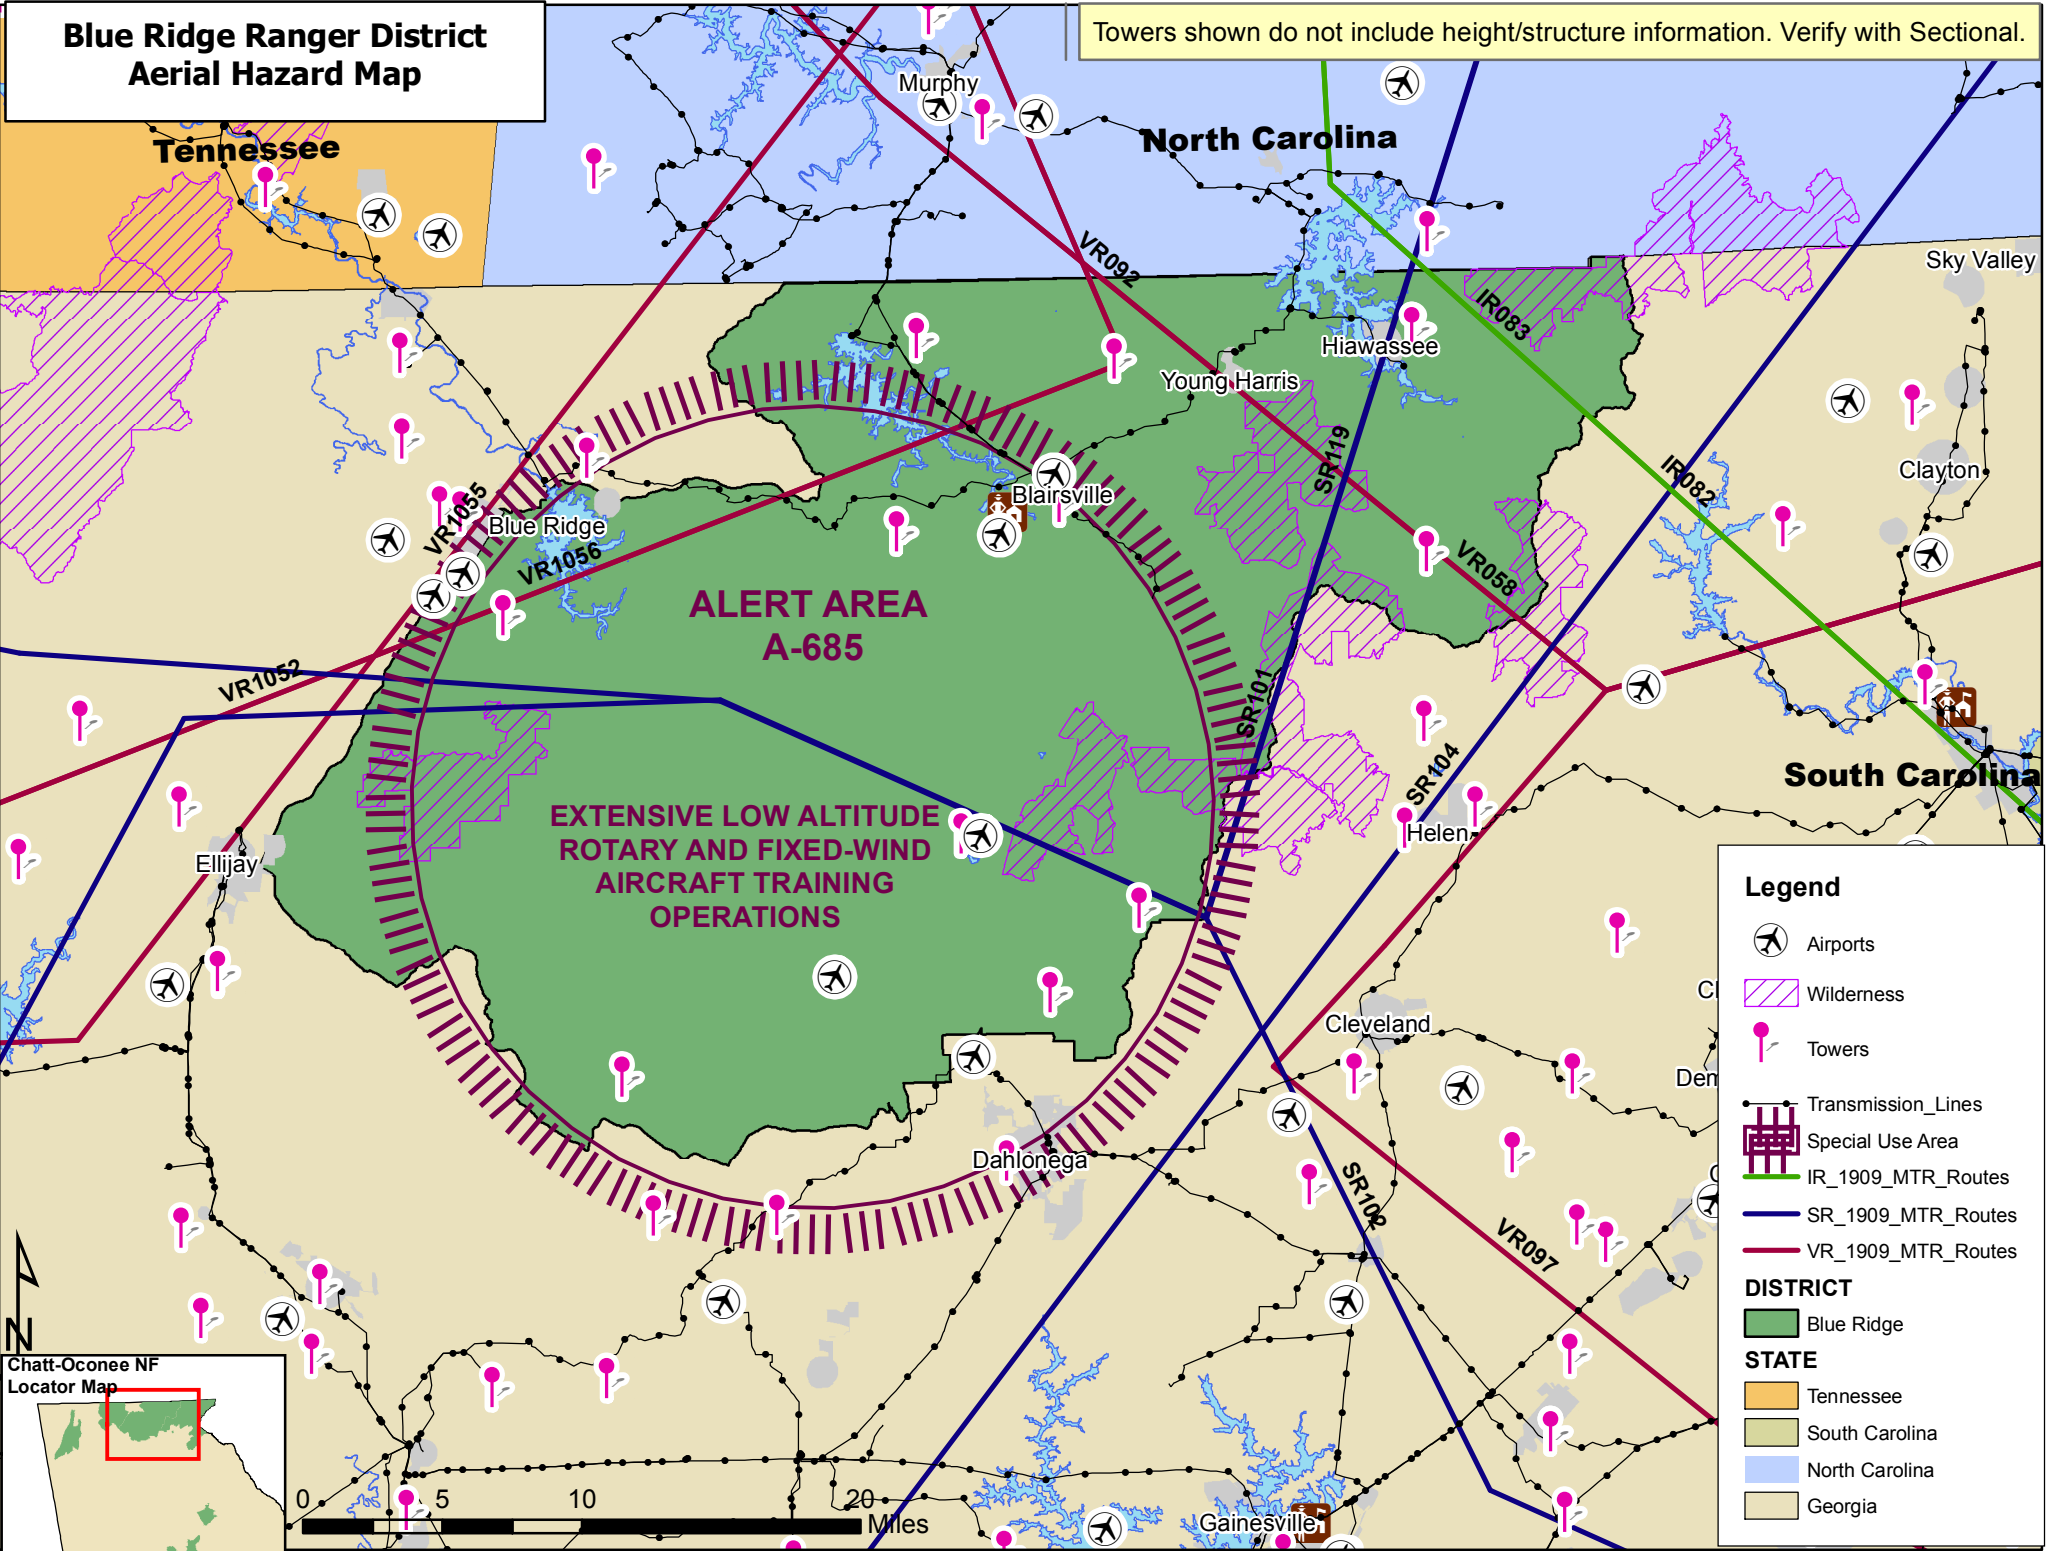

Blue Ridge Ranger District Aerial Hazard Map

Towers shown do not include height/structure information. Verify with Sectional.

Legend

- Airports
 - Wilderness
 - Towers
 - Transmission Lines
 - Special Use Area
 - IR_1909_MTR_Routes
 - SR_1909_MTR_Routes
 - VR_1909_MTR_Routes
- DISTRICT**
- Blue Ridge
- STATE**
- Tennessee
 - South Carolina
 - North Carolina
 - Georgia