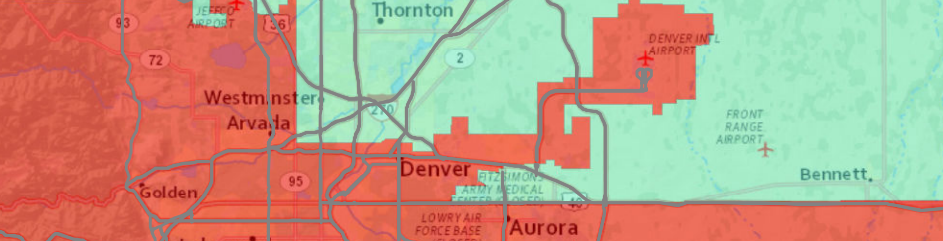

**Upper Colorado River
Interagency Fire Management Unit:
Regional Dispatch Center Map**

**Northern Utah
Interagency
Fire Center**

**Uinta Basin
Interagency
Fire Center**

**Craig
Dispatch**

**Rawlins
Dispatch**

**Fort Collins
Dispatch**

**Richfield
Interagency
Fire Center**

**Grand
Junction
Dispatch**

**Moab
Interagency
Fire Center**

**Richfield
Interagency
Fire Center**

**Montrose
Dispatch**

**Pueblo
Dispatch**

**Color Country
Interagency**

**Durango
Dispatch**

Legend

- MapHighways_1
- <all other values>
- **NAME**
- Color Country Interagency Fire Center
- Moab Interagency Fire Center
- Northern Utah Interagency Fire Center
- Richfield Interagency Fire Center
- Uinta Basin Interagency Fire Center
- Williams Dispatch Center
- Craig Dispatch
- Durango
- Fort Collins Dispatch
- Grand Junction Dispatch
- Montrose Dispatch
- Pueblo Dispatch
- Rawlins

Date: 7/14/2014