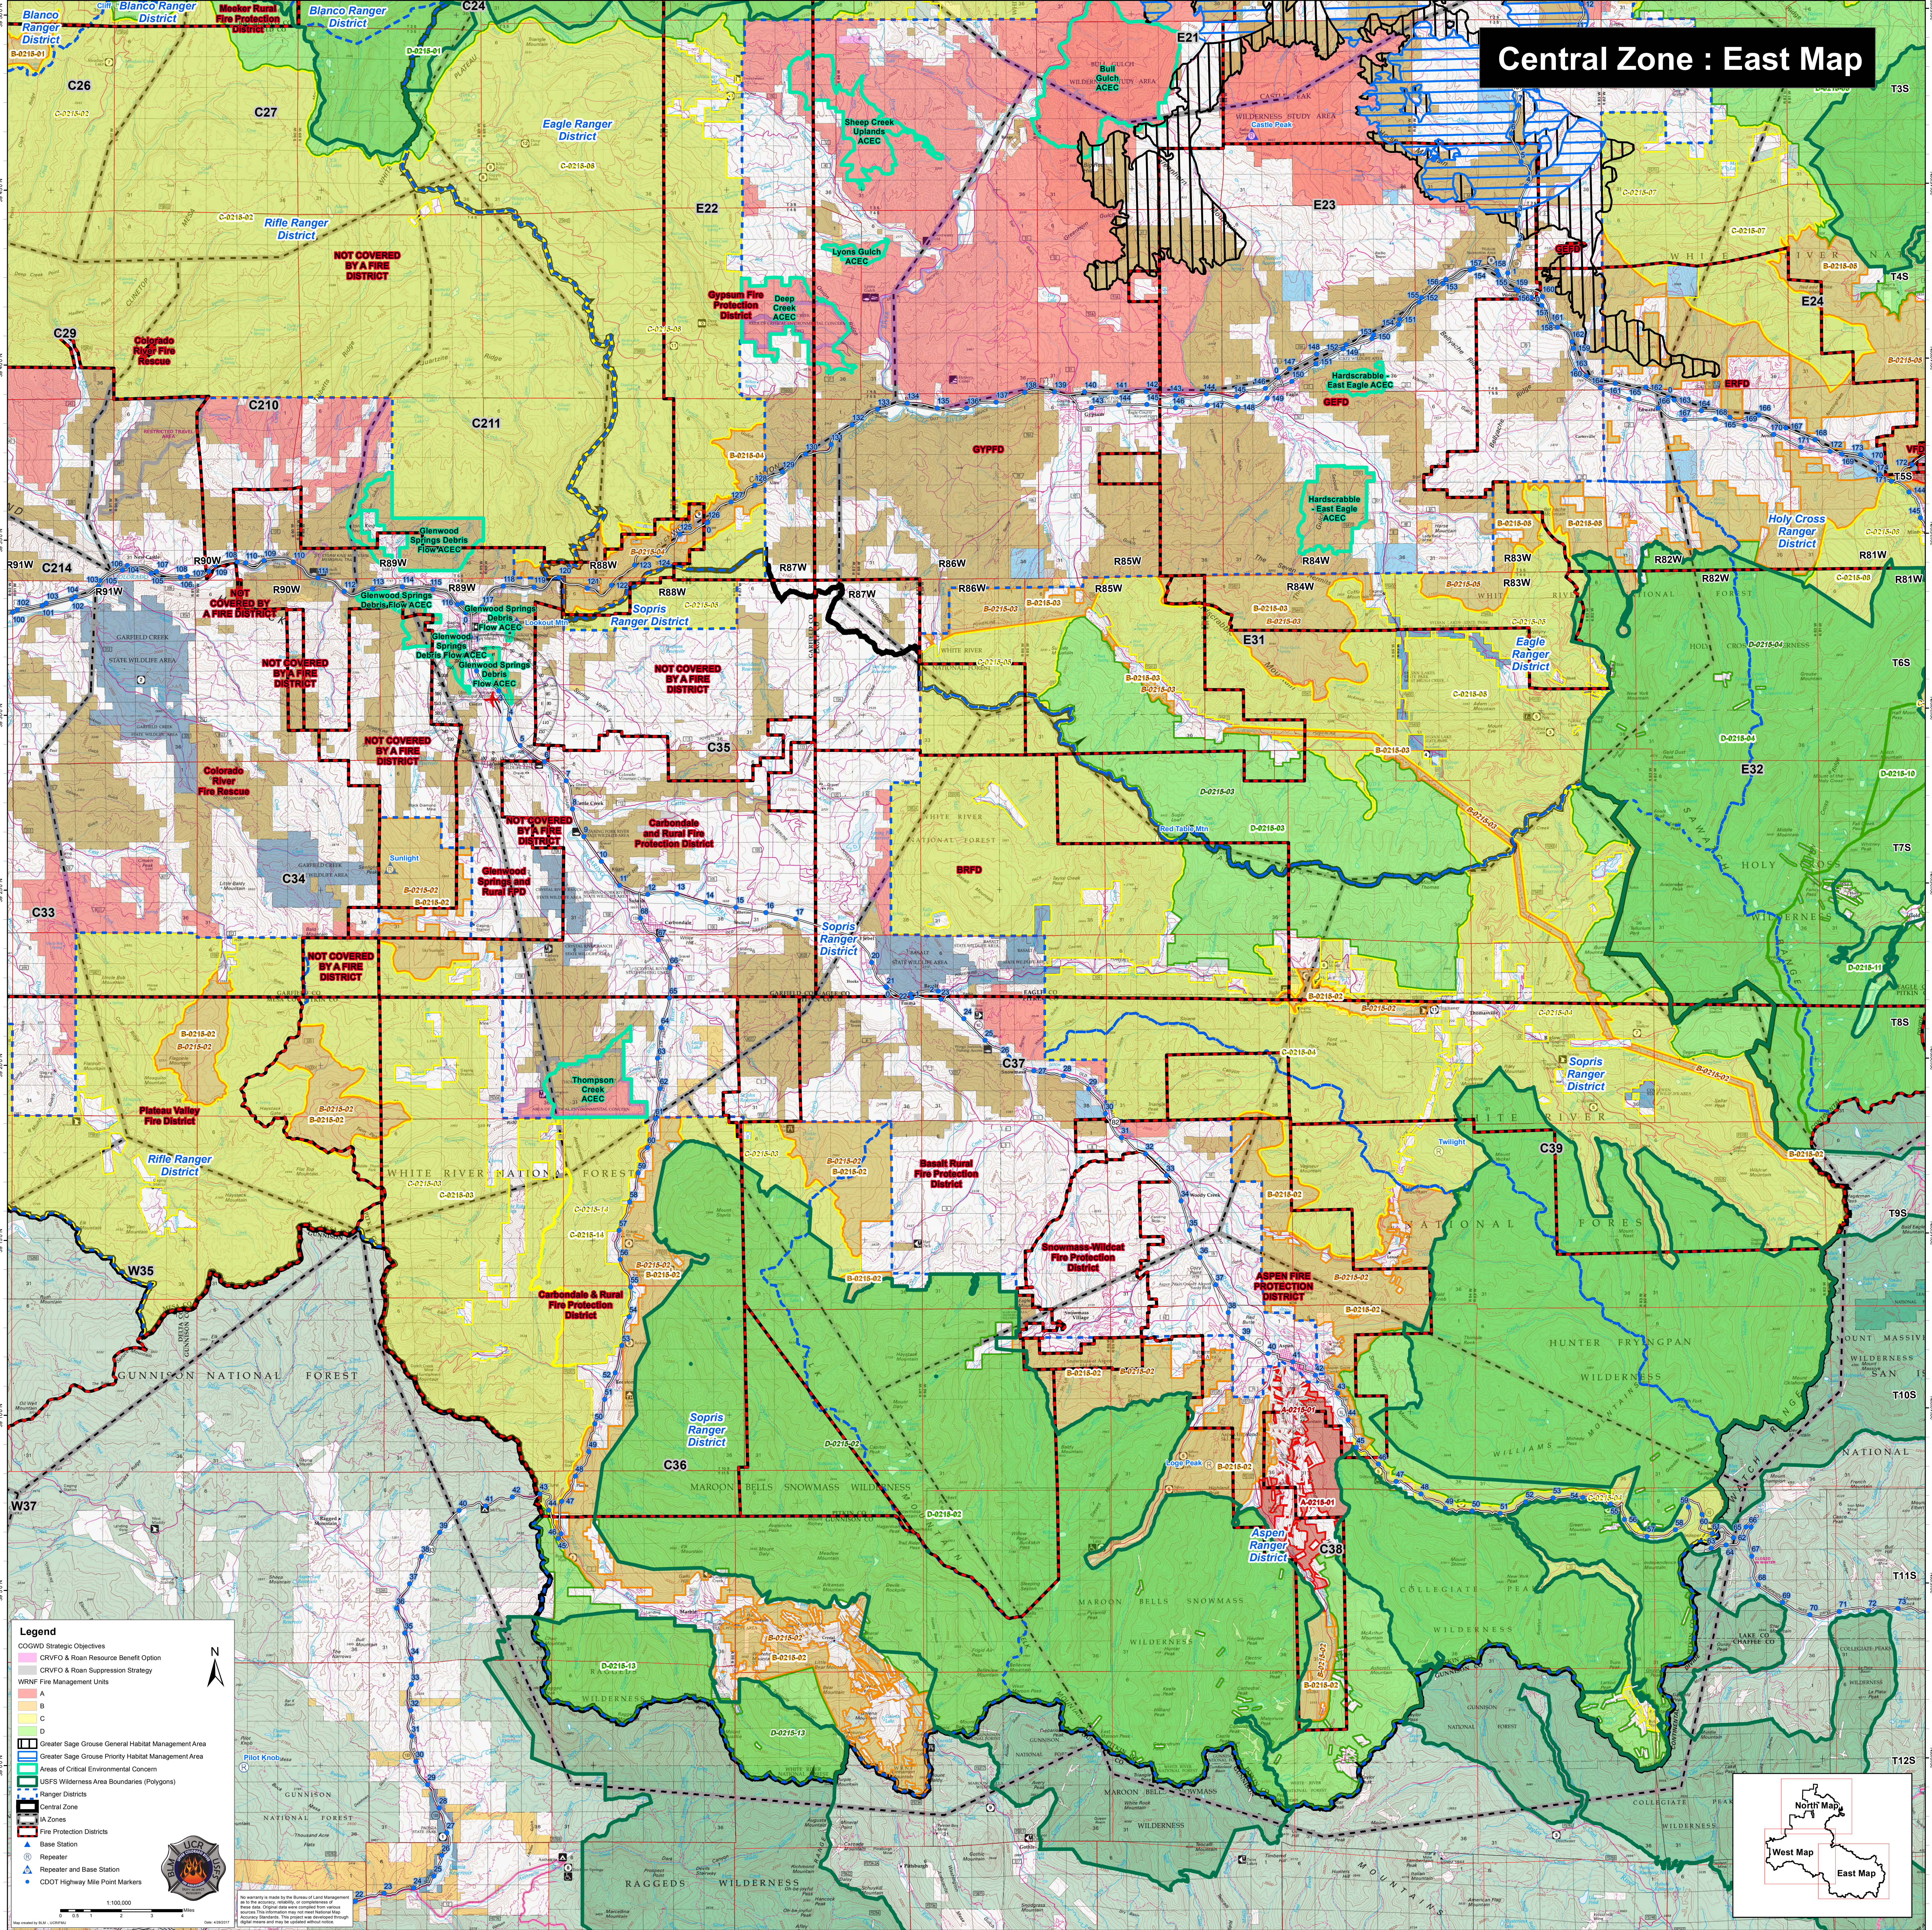

Central Zone : East Map

Legend

- COGWD Strategic Objectives
  - CRVFO & Roan Resource Benefit Option
  - CRVFO & Roan Suppression Strategy
- WRNF Fire Management Units
  - A
  - B
  - C
  - D
- Greater Sage Grouse General Habitat Management Area
- Greater Sage Grouse Priority Habitat Management Area
- Areas of Critical Environmental Concern
- USFS Wilderness Area Boundaries (Polygons)
- Ranger Districts
- Central Zone
- IA Zones
- Fire Protection Districts
- Base Station
- Repeater
- Repeater and Base Station
- CDOT Highway Mile Point Markers