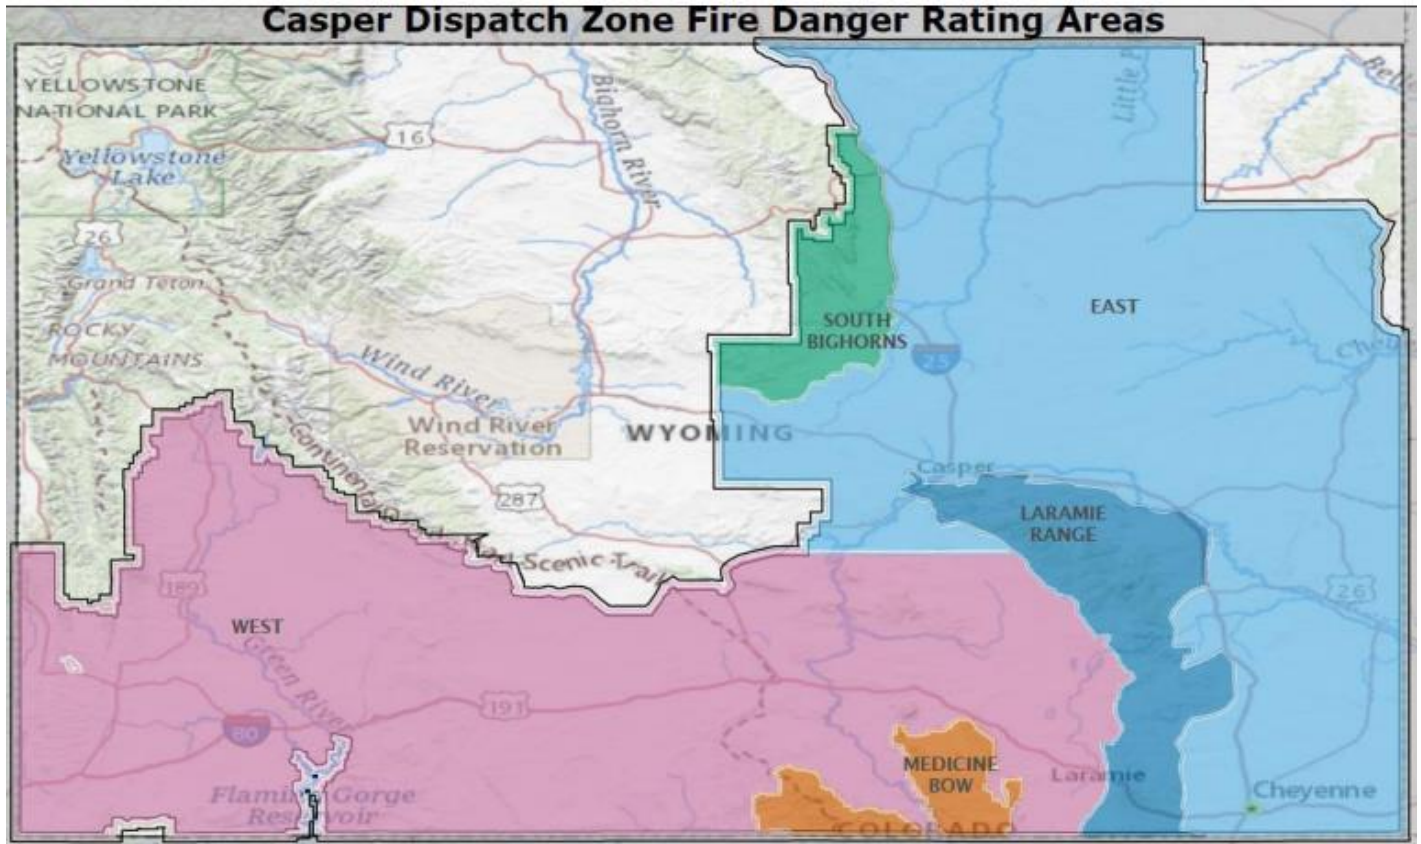

# What's my Fire Danger?

WEST	MEDICINE BOW	EAST	LARAMIE RANGE	SOUTH BIGHORNS
<b>*Wyoming State Lands within Casper Interagency Dispatch Boundaries*</b>				
Bamforth NWR		<b>*Albany County*</b>		
		<b>*Buffalo BLM FO*</b>		<b>*Buffalo BLM FO*</b>
<b>*Carbon County*</b>		Campbell County		
Cokeville NWR	Pole Mountain	<b>*Casper BLM FO*</b>		
Fremont County	Sierra Range	<b>*Converse County*</b>		
Kemmerer BLM FO	Snowy Range	Ft. Laramie National Historical Site	Curt Gowdy State Park	
Lincoln County		Goshen County		
Hutton Lake NWR		Guernsey State Park	<b>*Johnson County*</b>	
Mortenson Lake NWR		<b>*Laramie County*</b>		
Pathfinder NWR		Newcastle BLM FO		
Pinedale BLM FO		<b>*Natrona County*</b>		
Rawlins BLM FO		Niobrara County		
Rock Springs BLM FO		<b>*Platte County*</b>		
Saratoga National Fish Hatchery		Sheridan County		
Seedskaadee NWR		Thunder Basin National Grasslands		
Sublette County		Weston County		
Sweetwater County				
Uinta County				

**\*Pick the highest Fire Danger Rating**