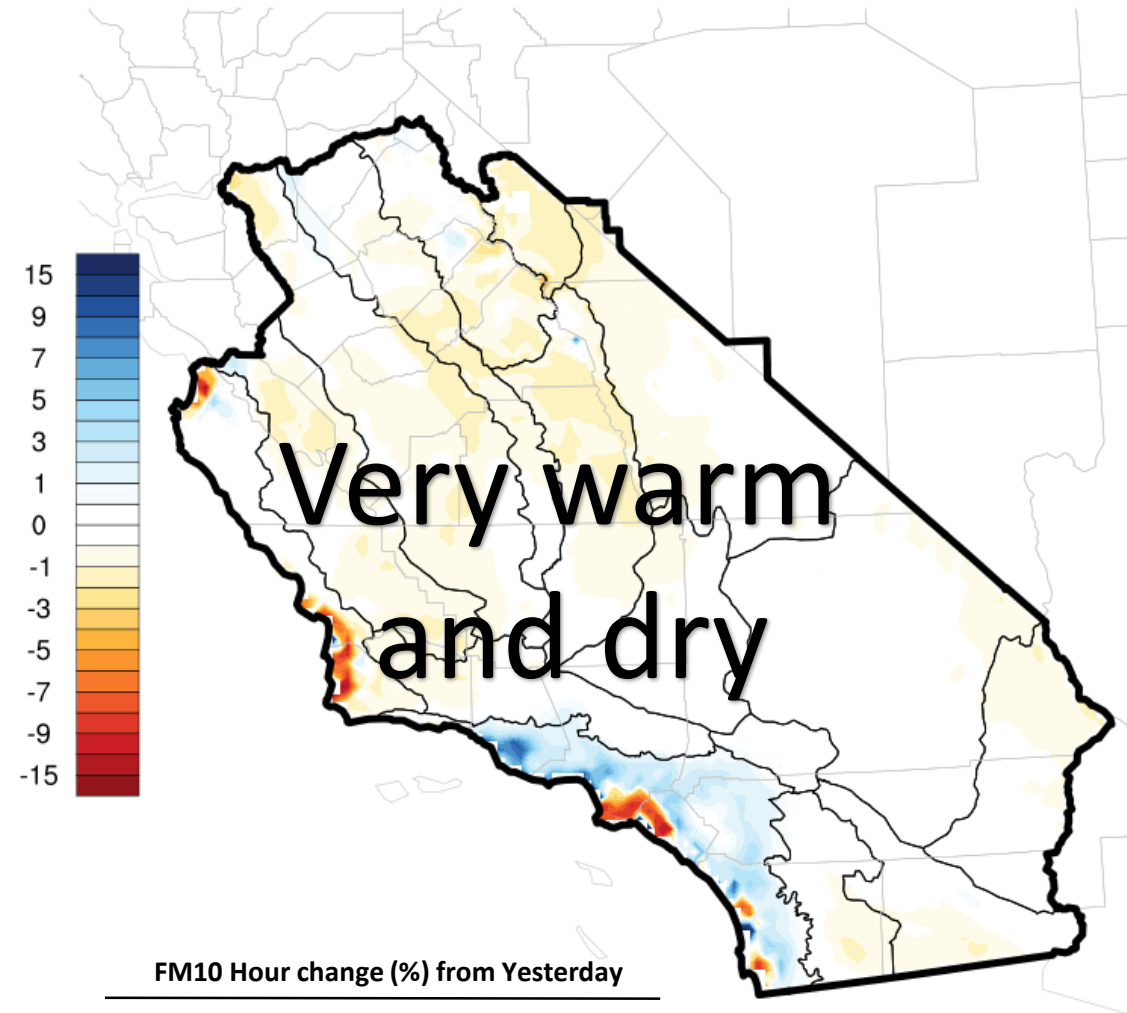

Southern and Central California Fire Potential – Day 1

Issued: Monday, May 22, 2017
Valid for: Monday, May 22, 2017

Southern and Central California Fire Potential – Day 2

Issued: Monday, May 22, 2017
Valid for: Tuesday, May 23, 2017