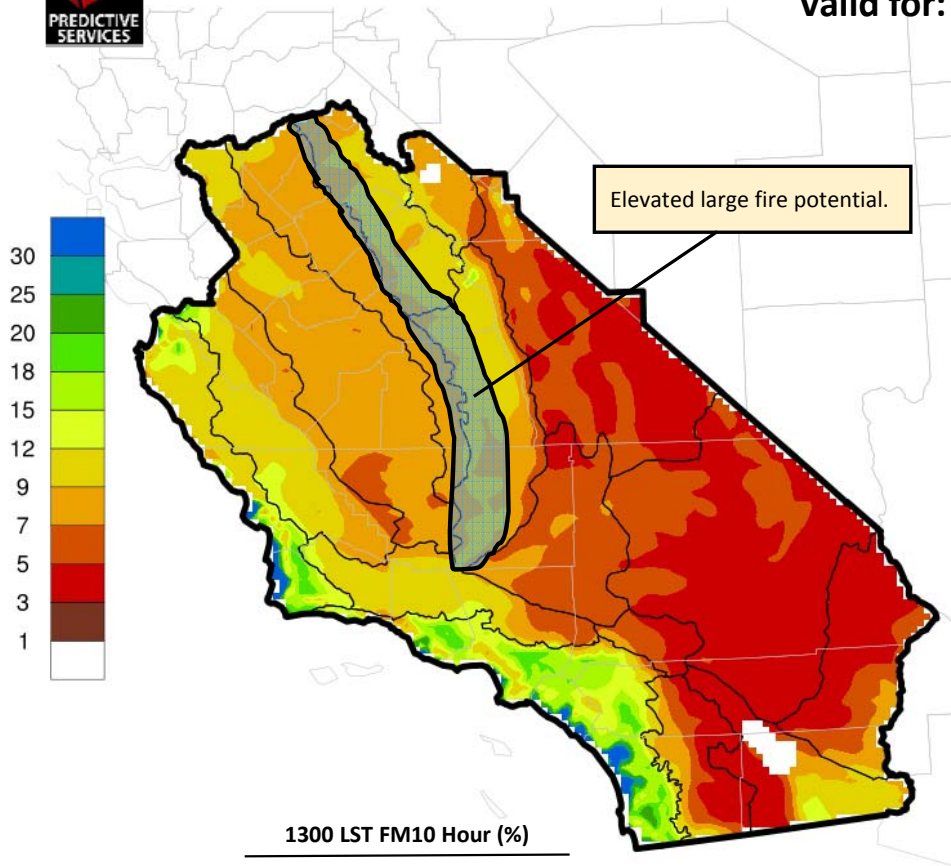

Southern and Central California Fire Potential – Day 2

Issued: Thursday, June 22, 2017

Valid for: Friday, June 23, 2017

This product is experimental and may undergo future format changes.