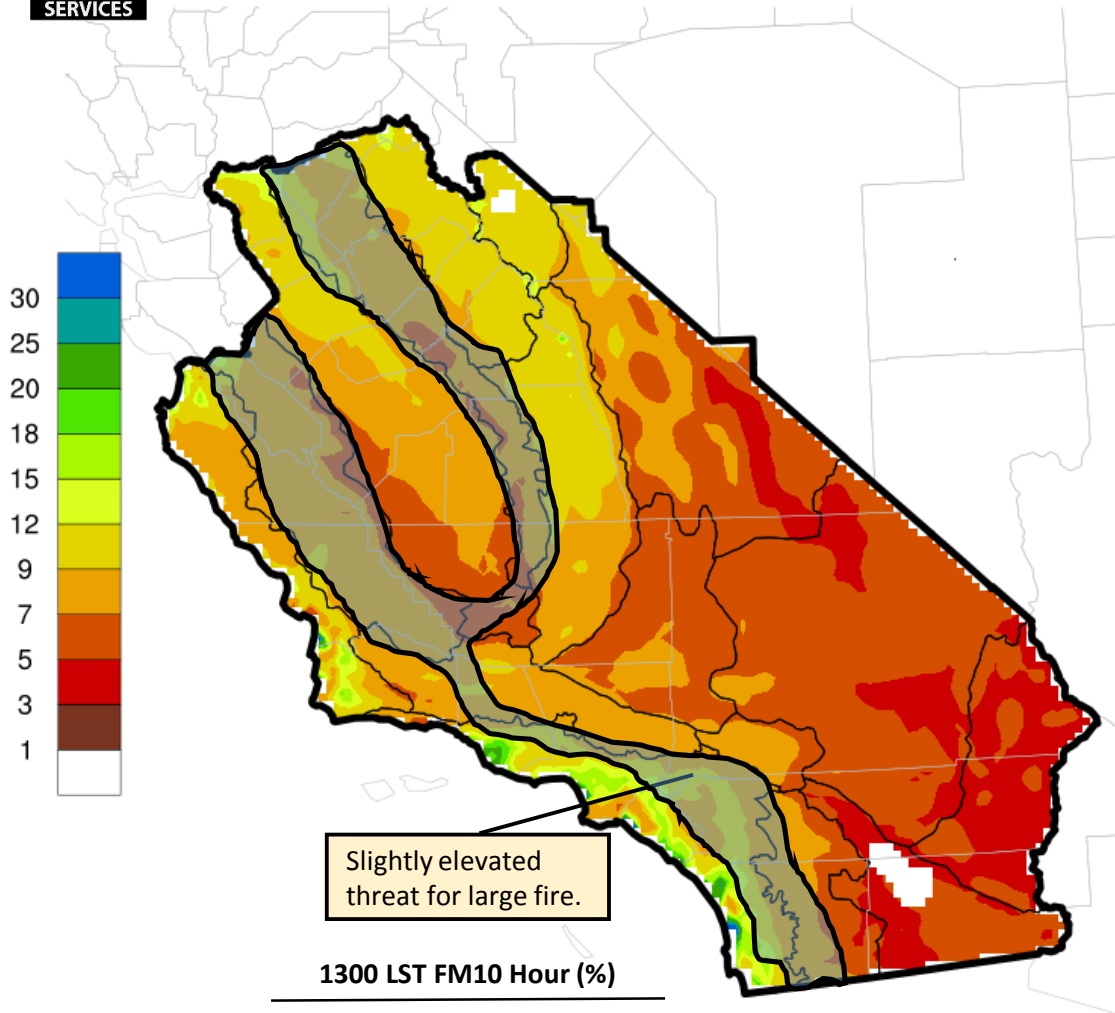

Southern and Central California Fire Potential – Day 1

Issued: Monday, May 22, 2017
Valid for: Monday, May 22, 2017

Southern and Central California Fire Potential – Day 2

Issued: Monday, May 22, 2017
Valid for: Tuesday, May 23, 2017