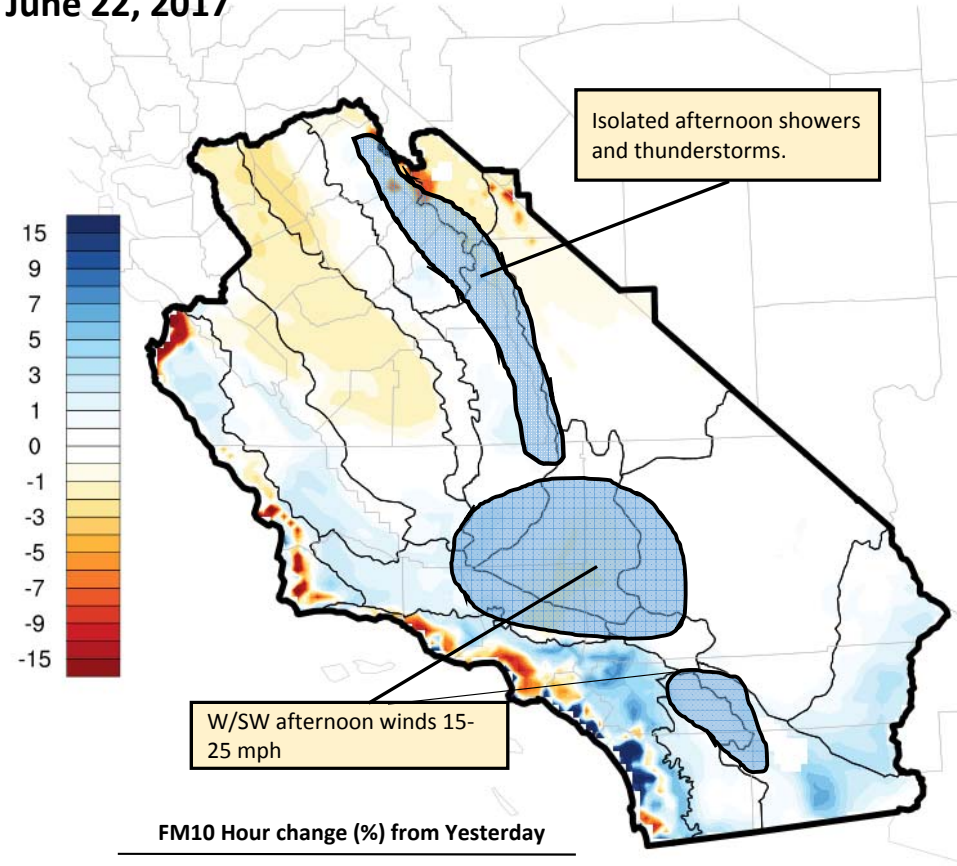

Southern and Central California Fire Potential – Day 1

Issued: Thursday, June 22, 2017
Valid for: Thursday, June 22, 2017

This product is experimental and may undergo future format changes.

Southern and Central California Fire Potential – Day 2