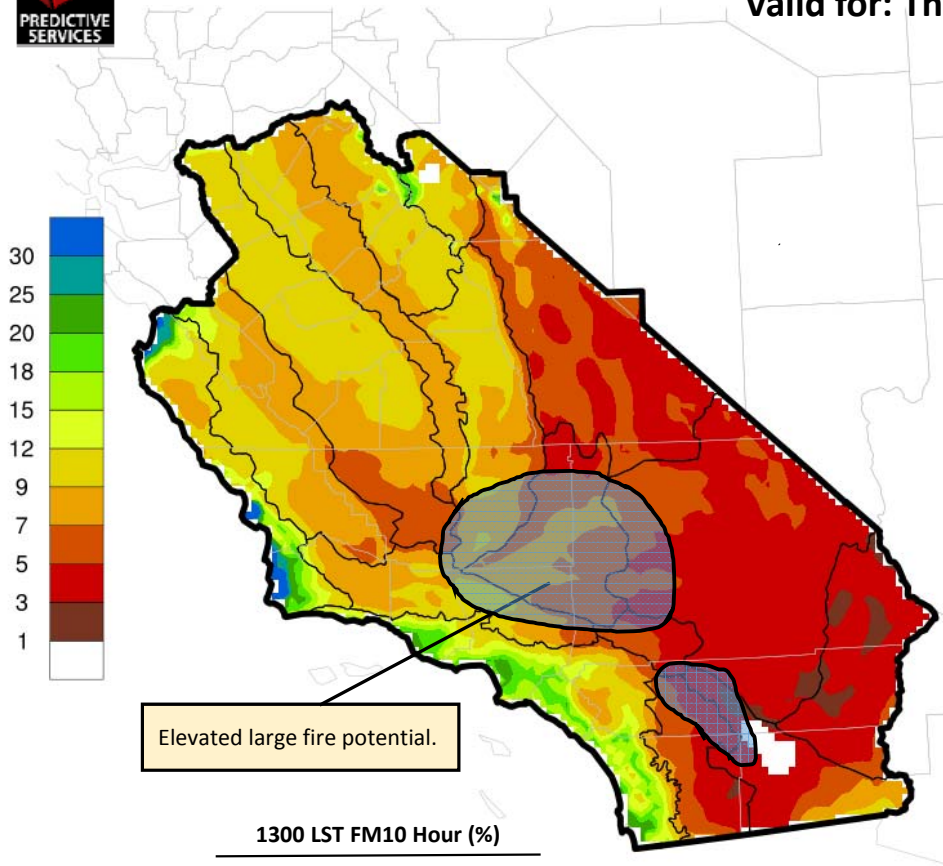

Southern and Central California Fire Potential – Day 1

Issued: Thursday, June 22, 2017
Valid for: Thursday, June 22, 2017

This product is experimental and may undergo future format changes.

Southern and Central California Fire Potential – Day 2