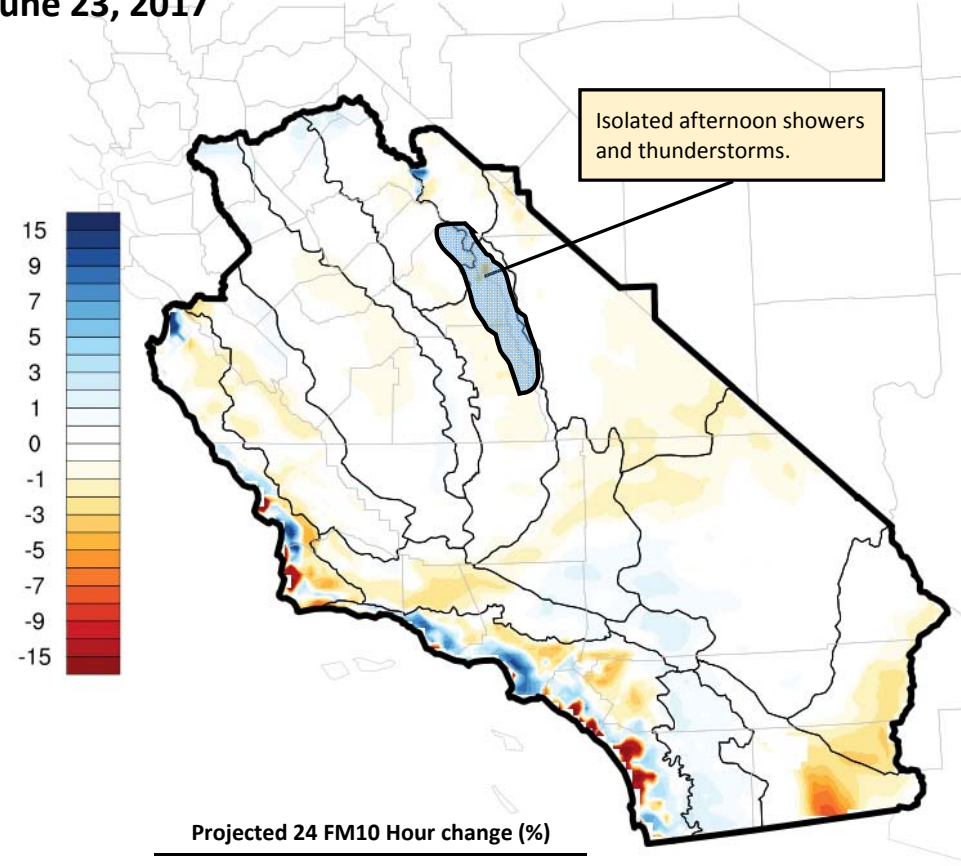

Southern and Central California Fire Potential – Day 2

Issued: Thursday, June 22, 2017

Valid for: Friday, June 23, 2017

This product is experimental and may undergo future format changes.