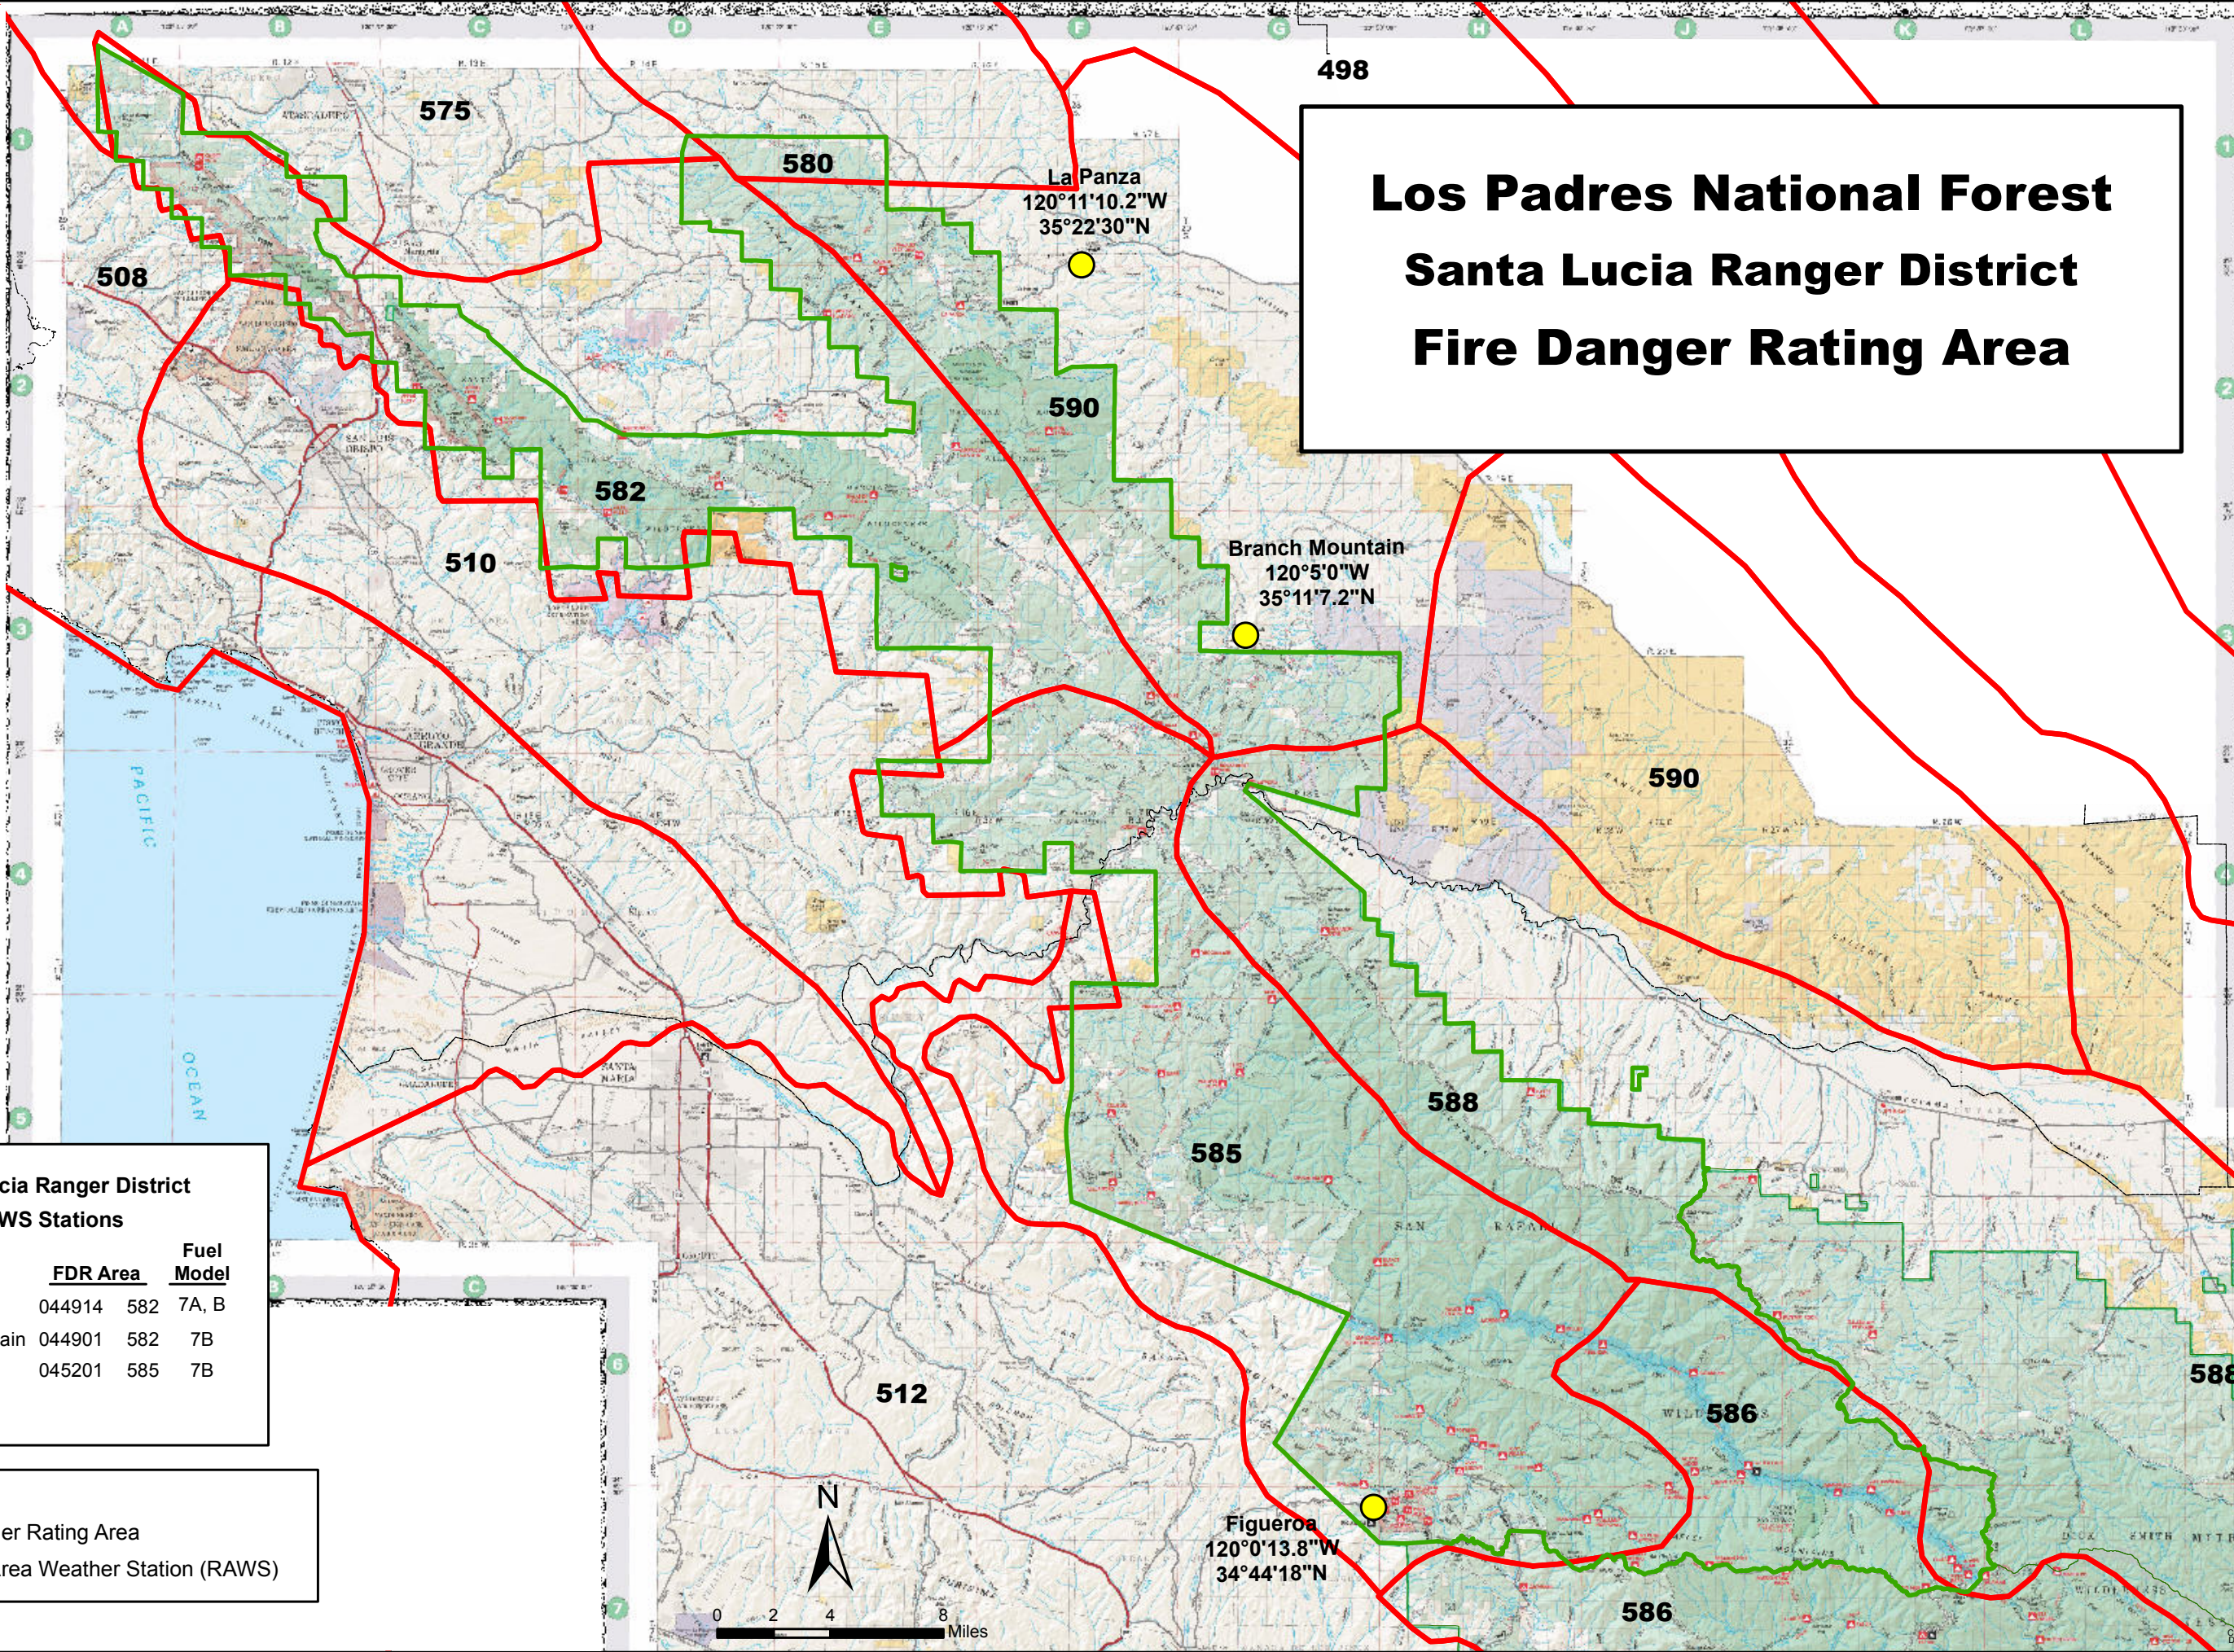

# Los Padres National Forest Santa Lucia Ranger District Fire Danger Rating Area

**Santa Lucia Ranger District  
RAWS Stations**

Station ID	FDR Area	Fuel Model
La Panza	044914 582	7A, B
Branch Mountain	044901 582	7B
Figueroa	045201 585	7B

**Legend**

- ▭ Fire Danger Rating Area
- Remote Area Weather Station (RAWS)