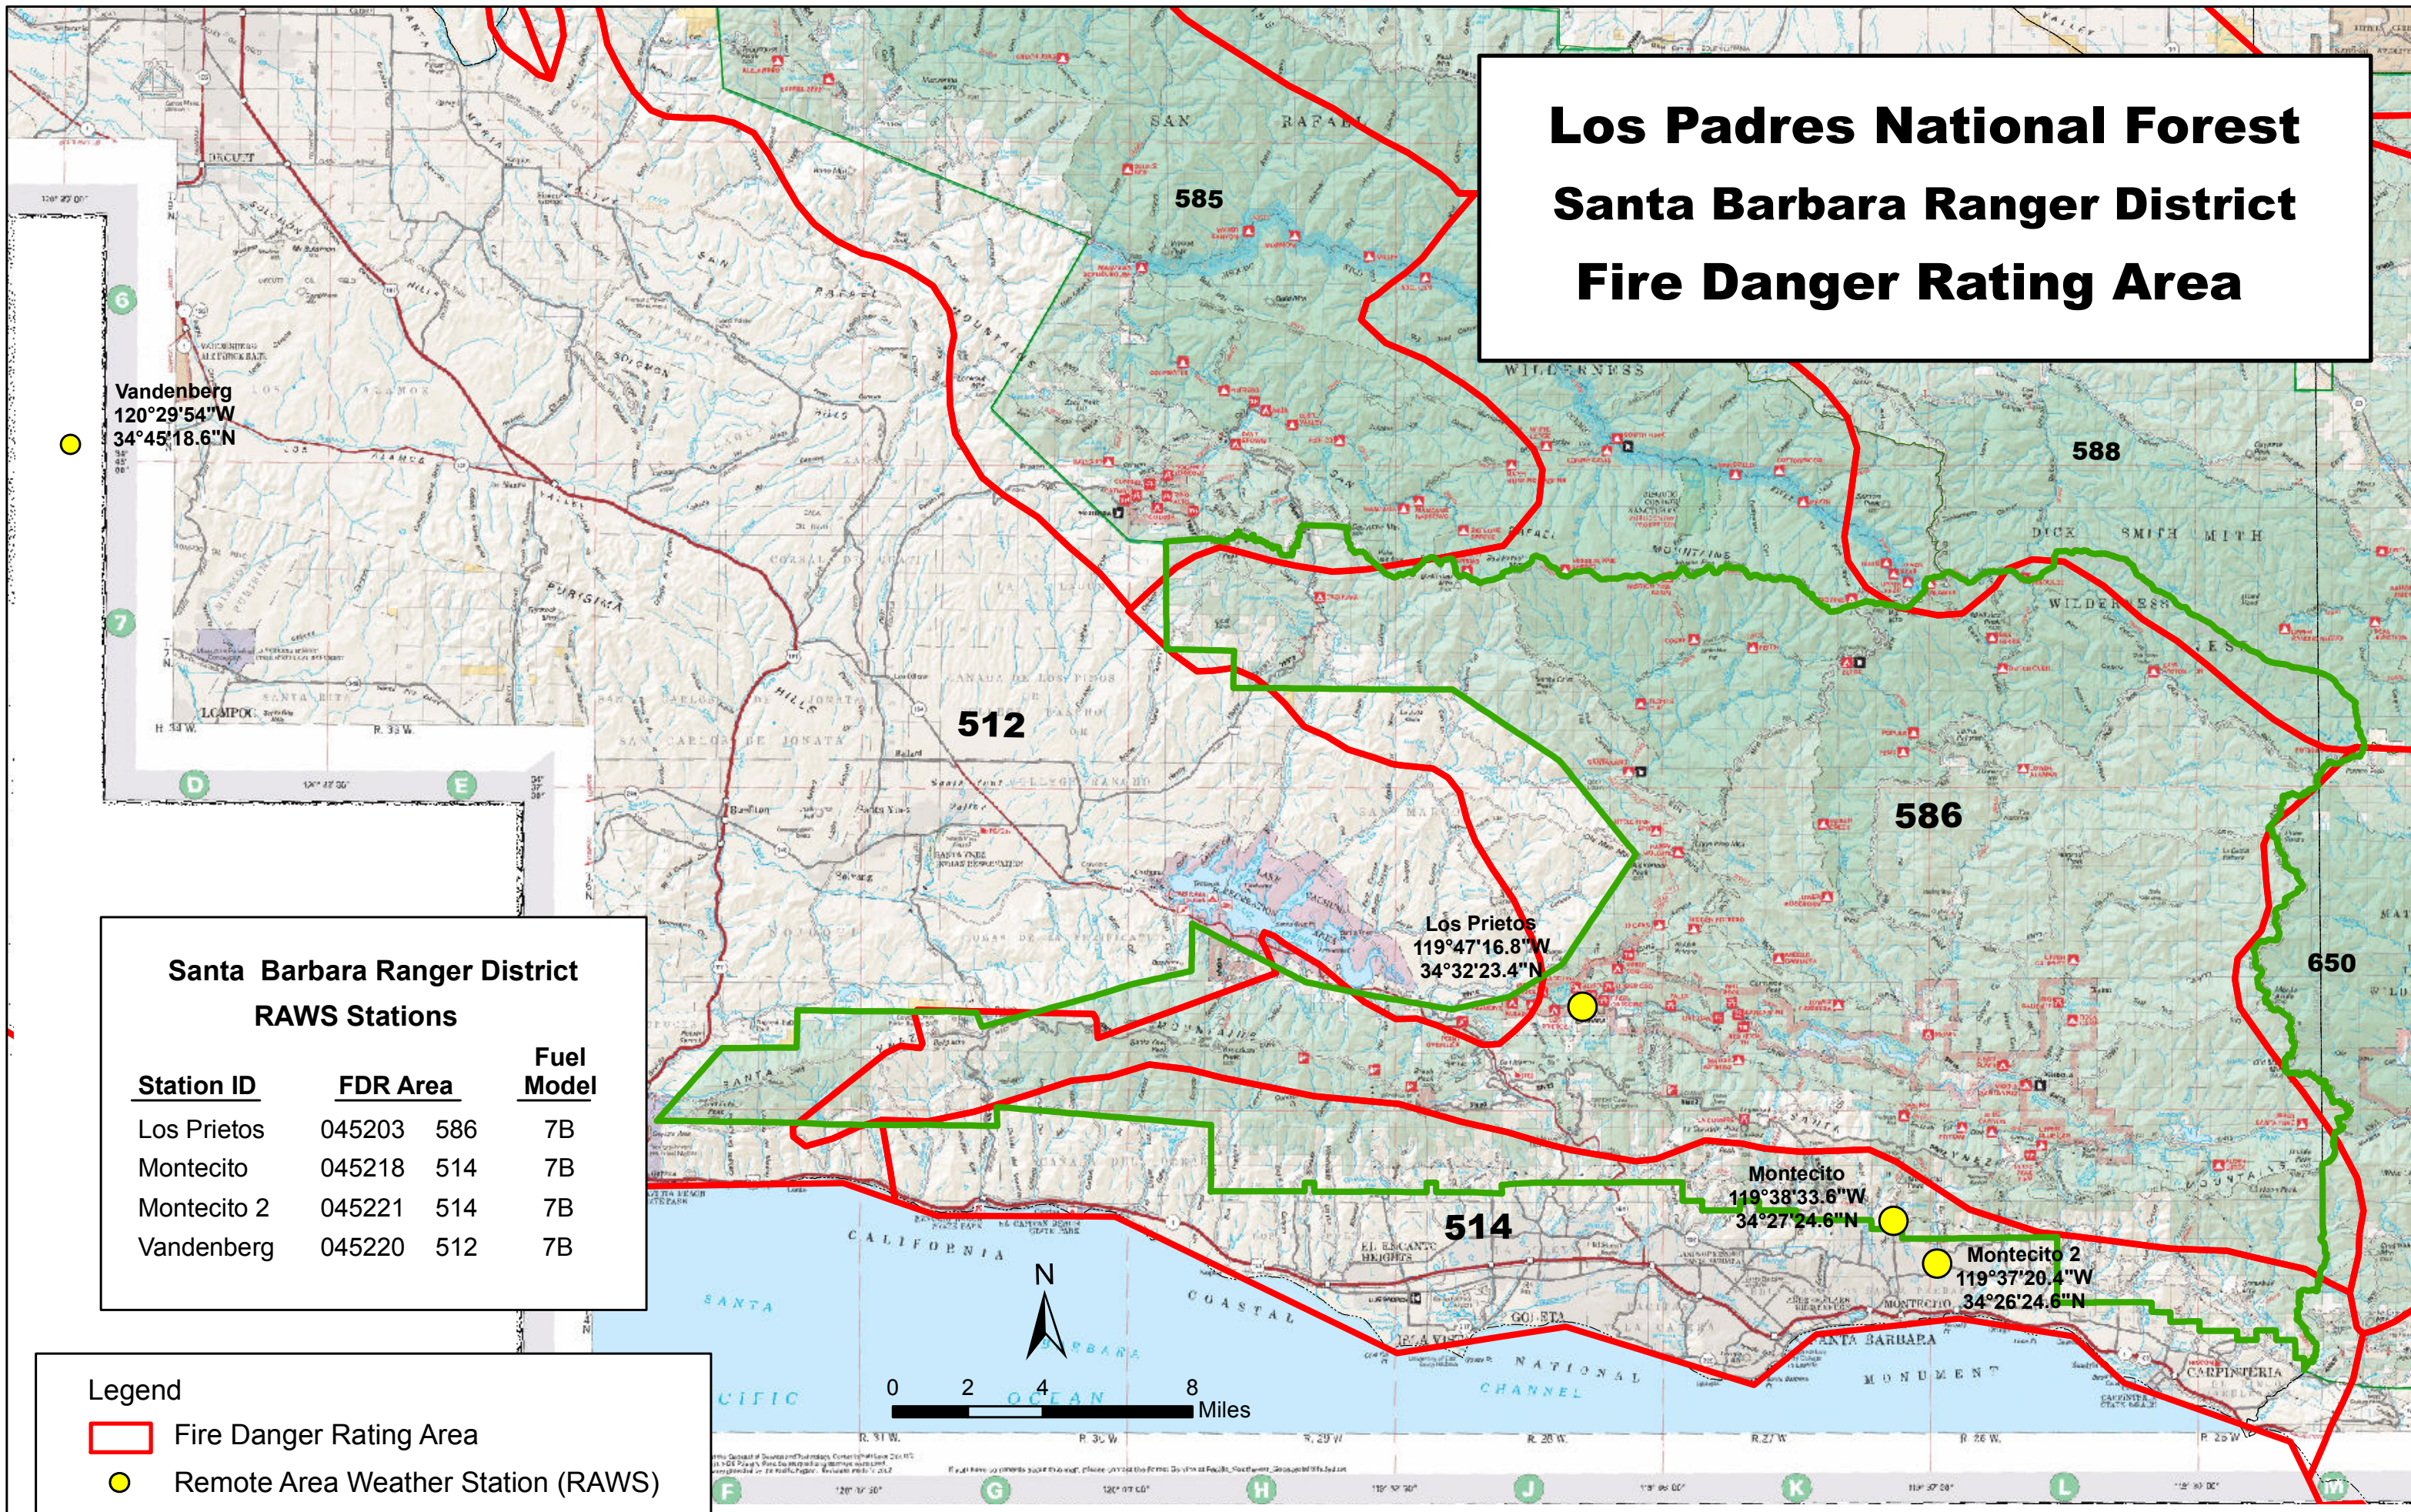

# Los Padres National Forest Santa Barbara Ranger District Fire Danger Rating Area

Vandenberg  
120°29'54"W  
34°45'18.6"N

Los Prietos  
119°47'16.8"W  
34°32'23.4"N

Montecito  
119°38'33.6"W  
34°27'24.6"N

Montecito 2  
119°37'20.4"W  
34°26'24.6"N

**Santa Barbara Ranger District  
RAWS Stations**

Station ID	FDR Area	Fuel Model
Los Prietos	045203 586	7B
Montecito	045218 514	7B
Montecito 2	045221 514	7B
Vandenberg	045220 512	7B

**Legend**

- Fire Danger Rating Area
- Remote Area Weather Station (RAWS)