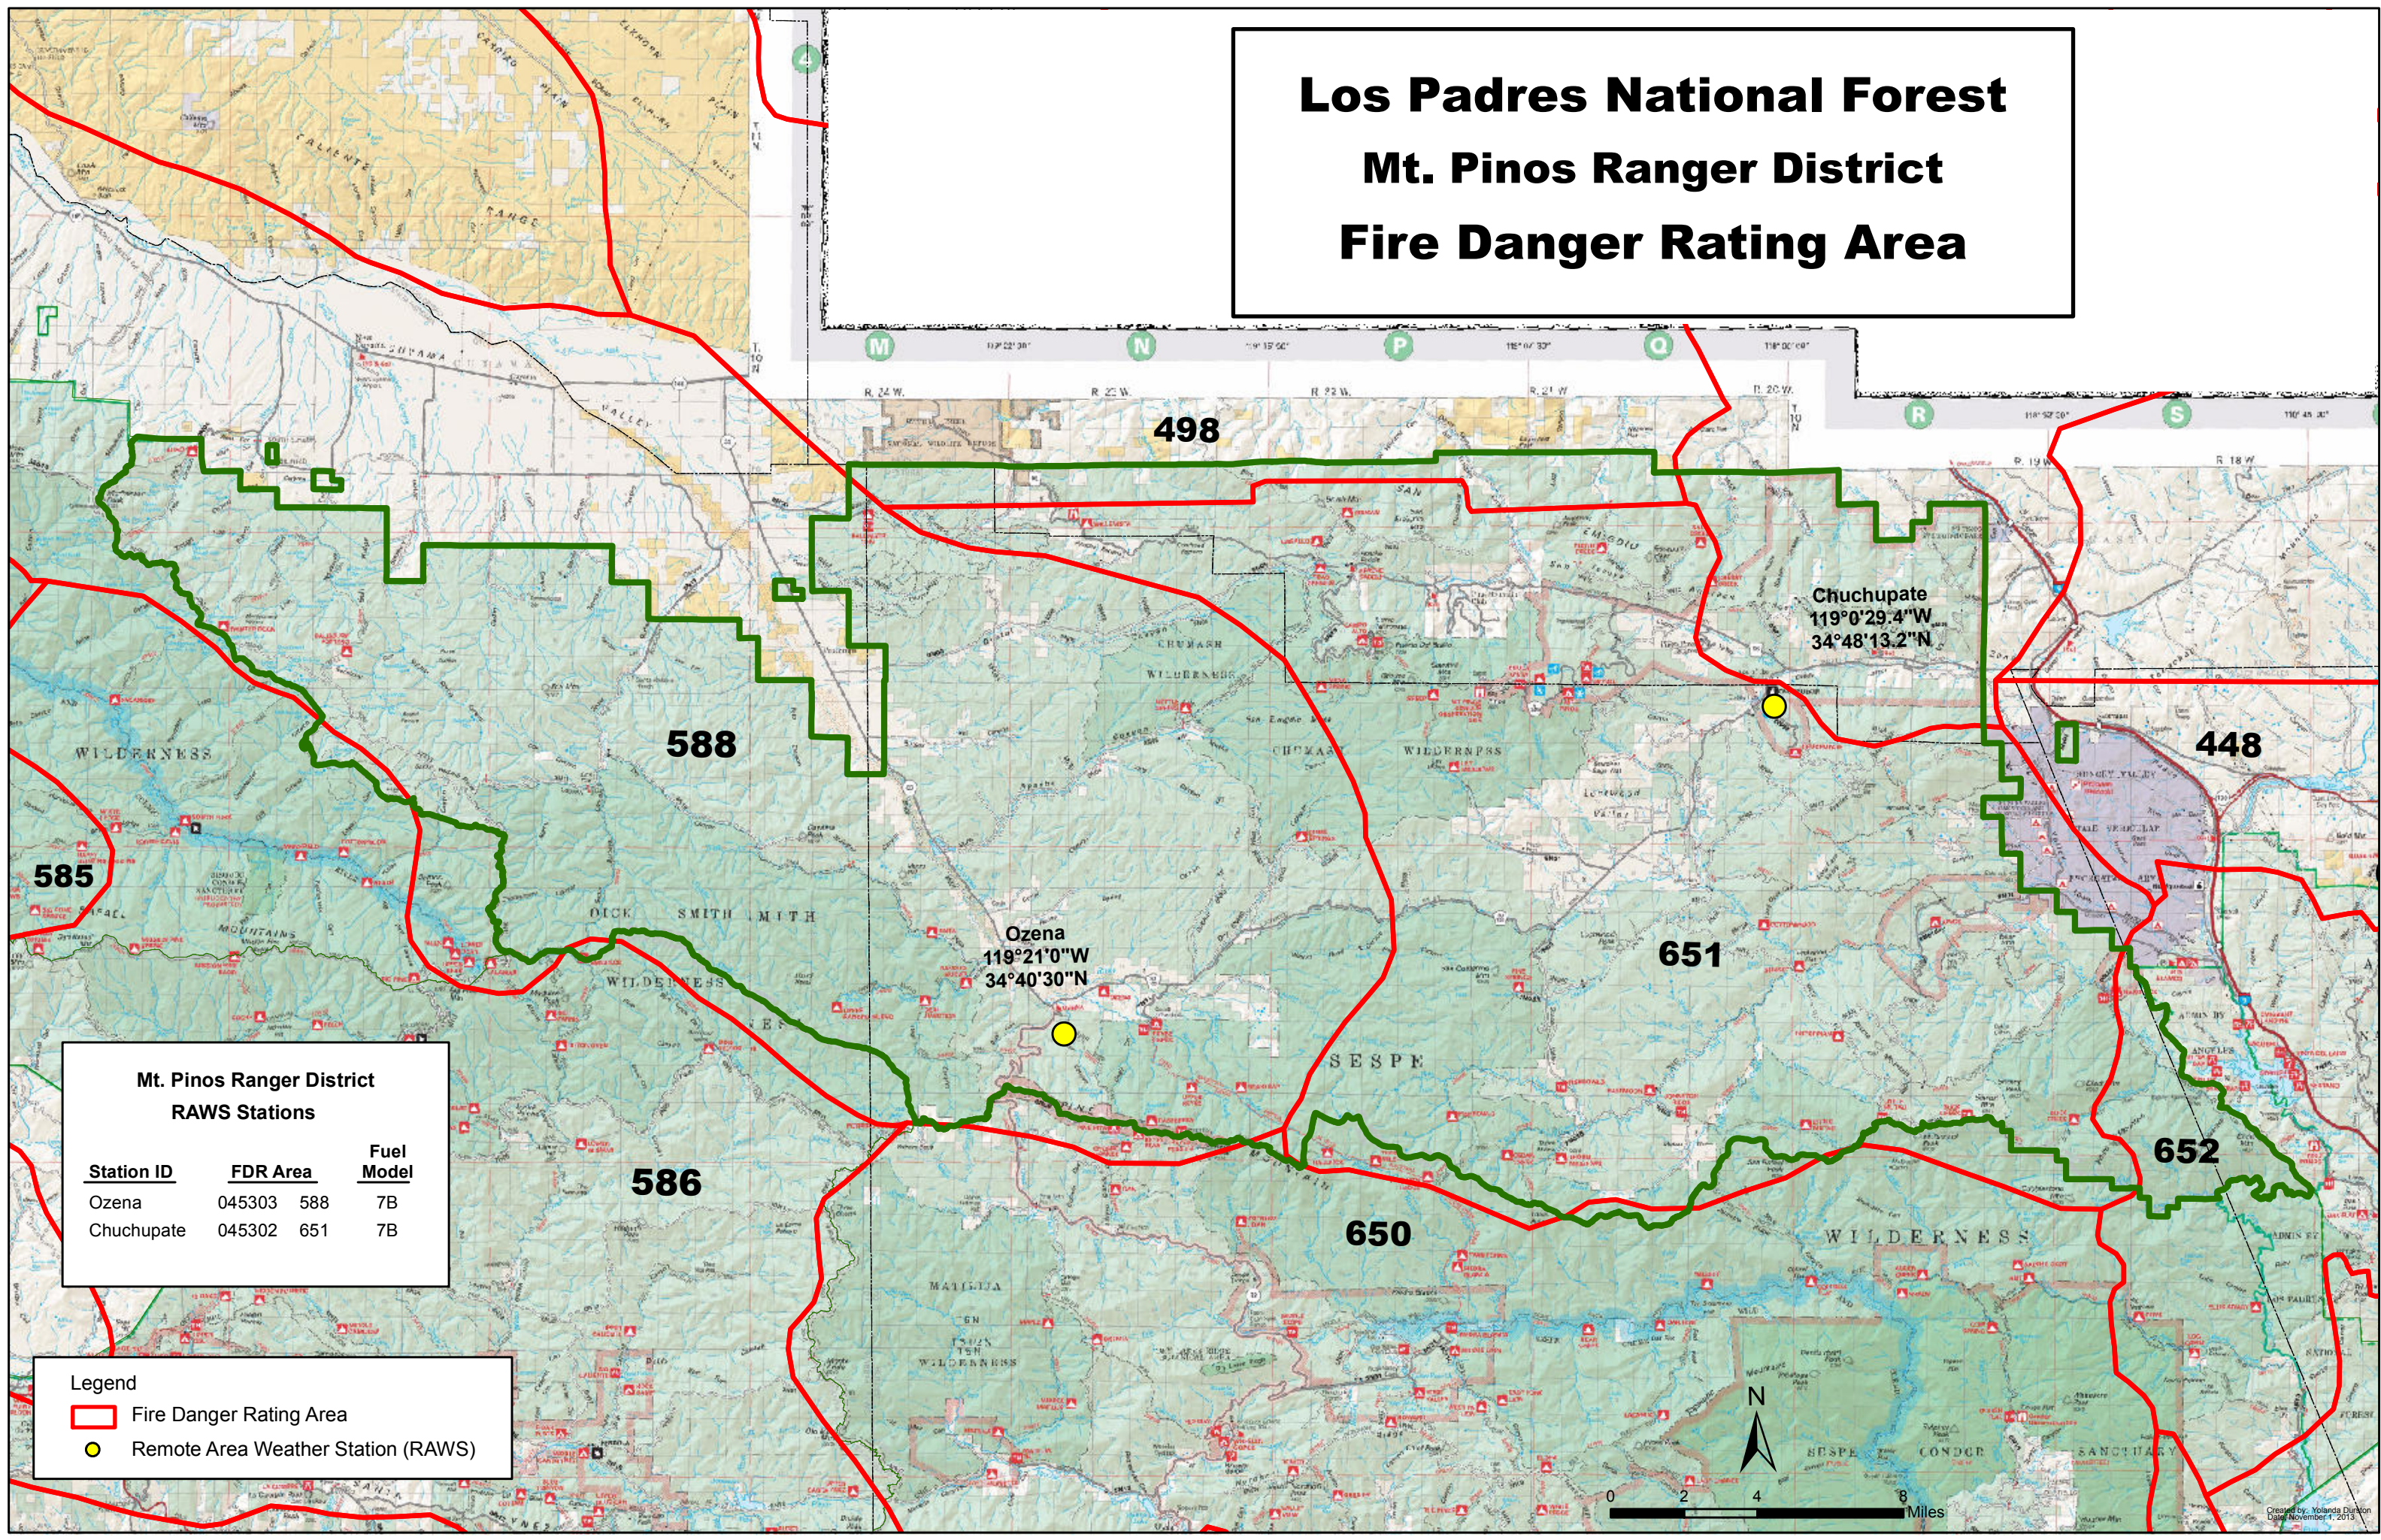

Los Padres National Forest Mt. Pinos Ranger District Fire Danger Rating Area

498

588

585

448

651

652

650

**Mt. Pinos Ranger District
RAWS Stations**

Station ID	FDR Area	Fuel Model
Ozena	045303 588	7B
Chuchupate	045302 651	7B

Legend

- ▭ Fire Danger Rating Area
- Remote Area Weather Station (RAWS)

Chuchupate
119°0'29.4"W
34°48'13.2"N

Ozena
119°21'0"W
34°40'30"N