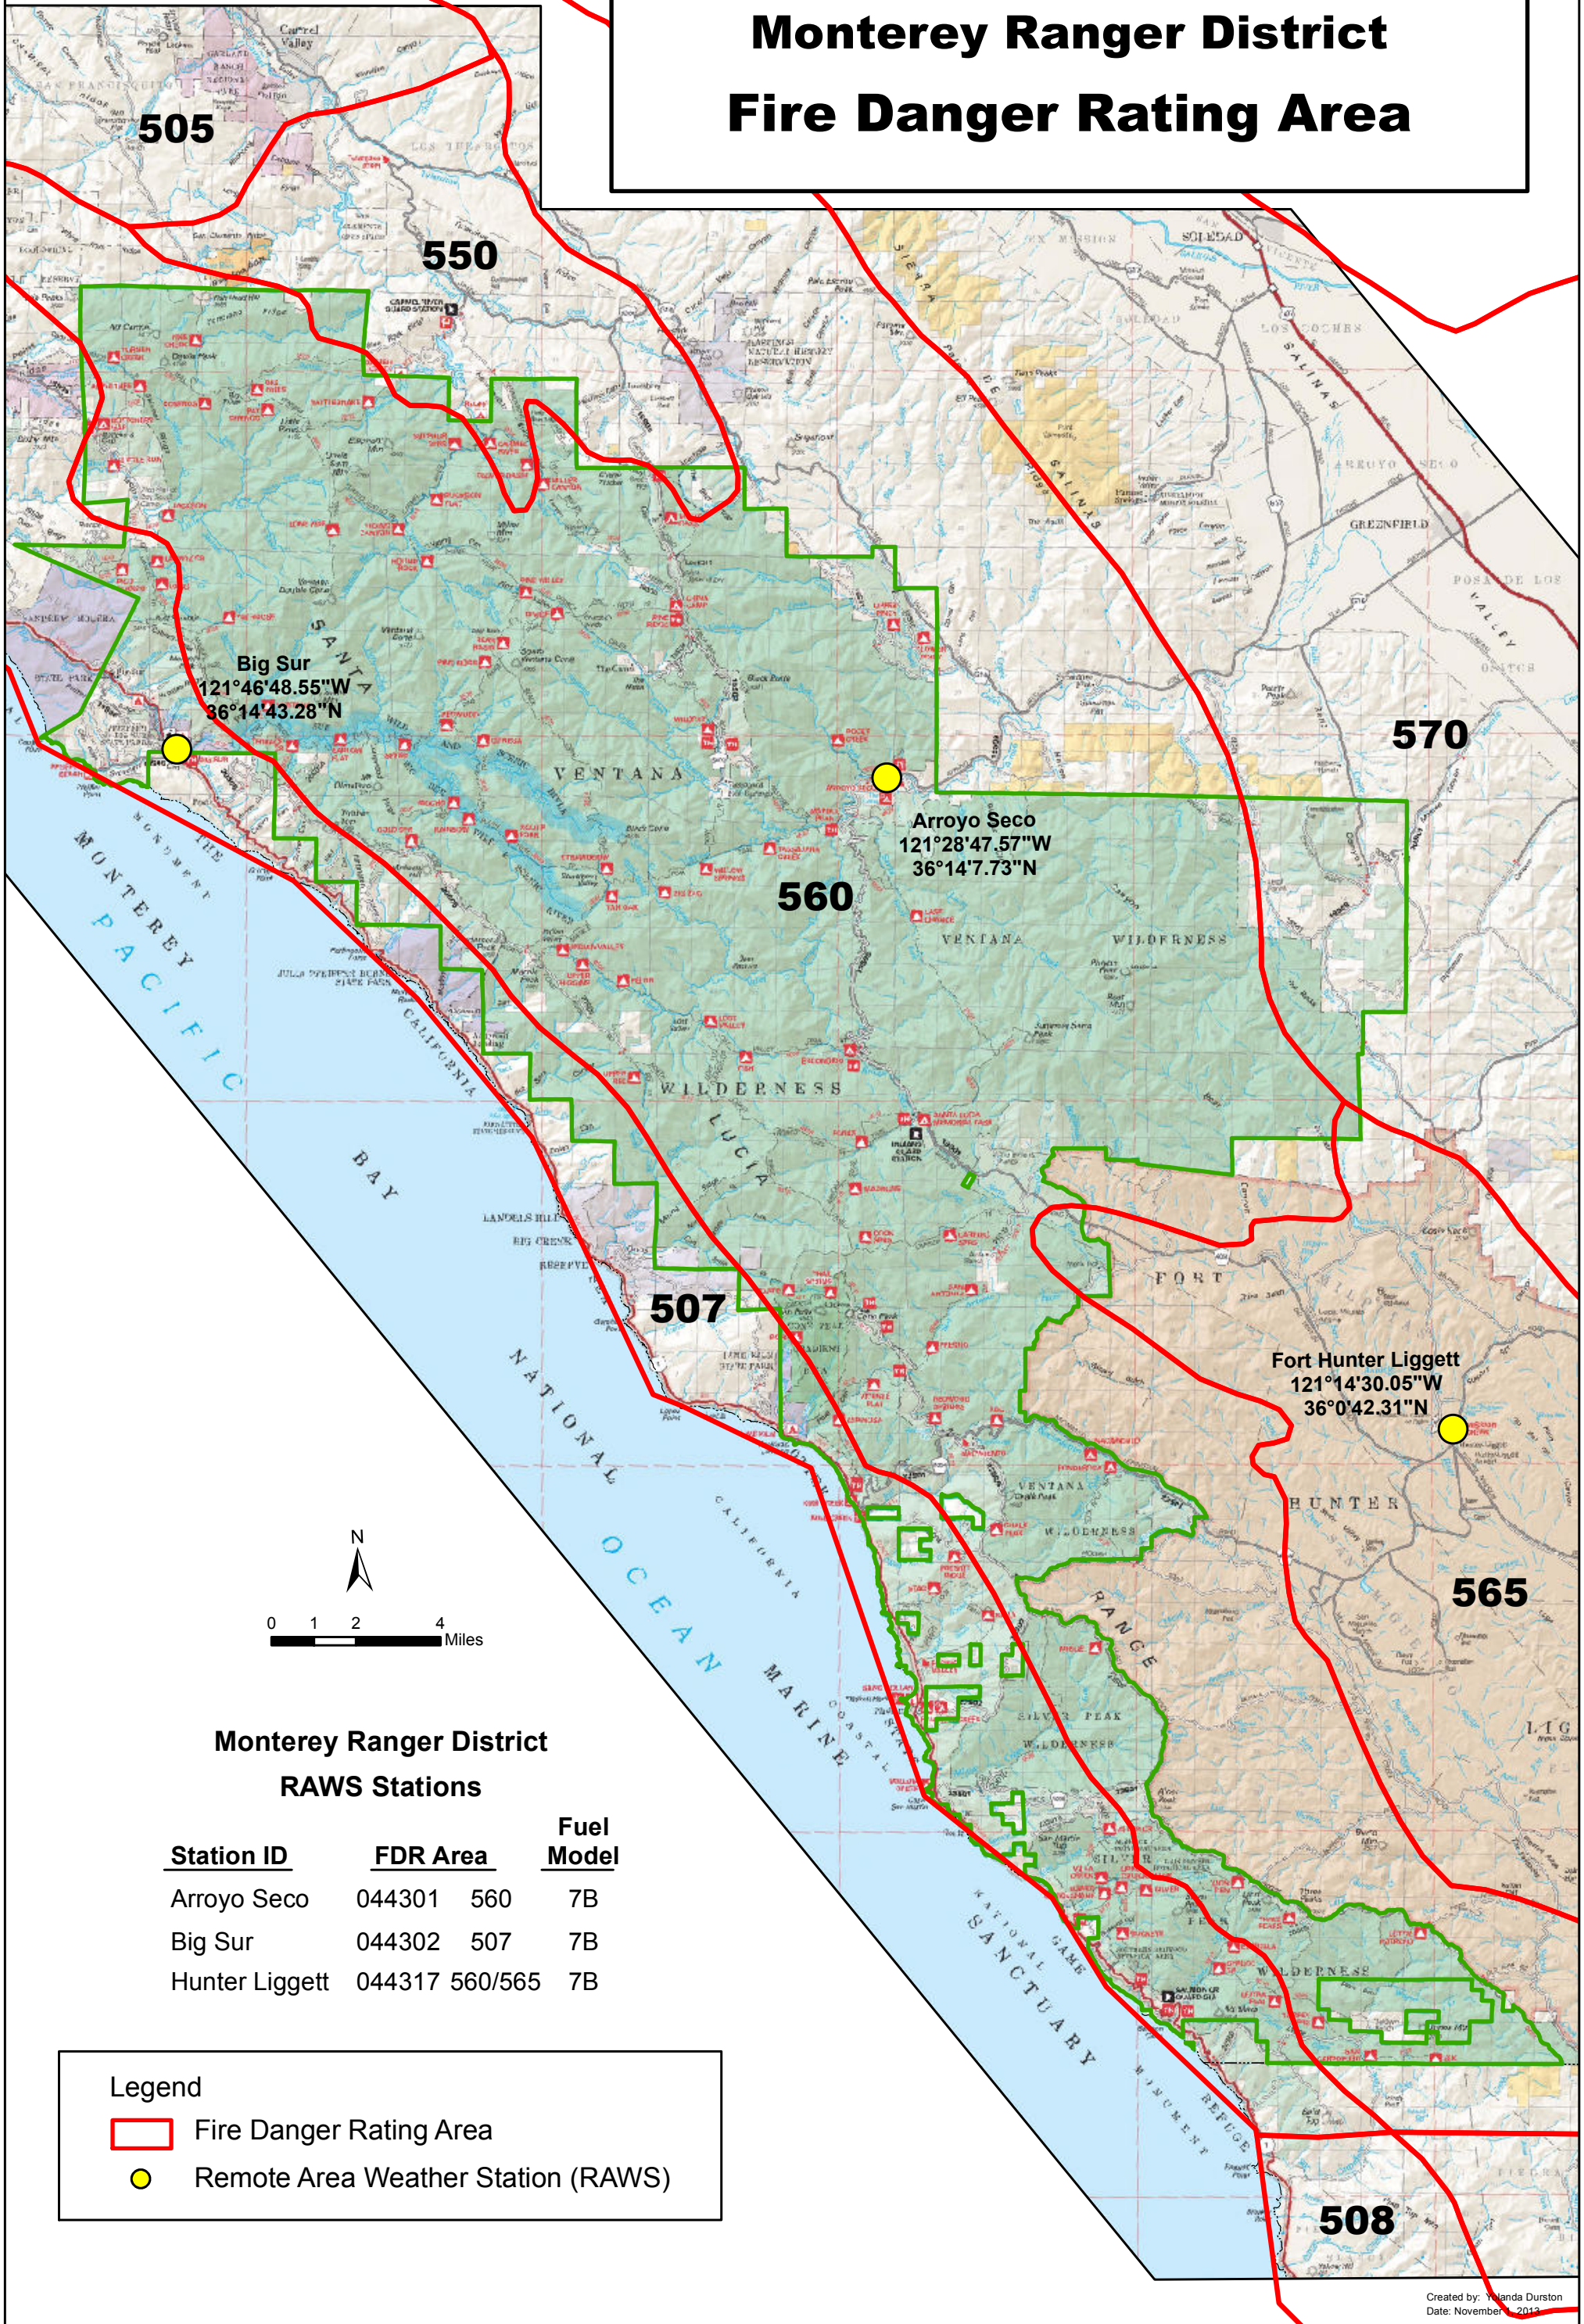

Los Padres National Forest Monterey Ranger District Fire Danger Rating Area

Big Sur
121°46'48.55"W
36°14'43.28"N

Arroyo Seco
121°28'47.57"W
36°14'7.73"N

Fort Hunter Liggett
121°14'30.05"W
36°0'42.31"N

Monterey Ranger District RAWS Stations

Station ID	FDR Area	Fuel Model
Arroyo Seco	044301 560	7B
Big Sur	044302 507	7B
Hunter Liggett	044317 560/565	7B

Legend

- ▭ Fire Danger Rating Area
- Remote Area Weather Station (RAWS)