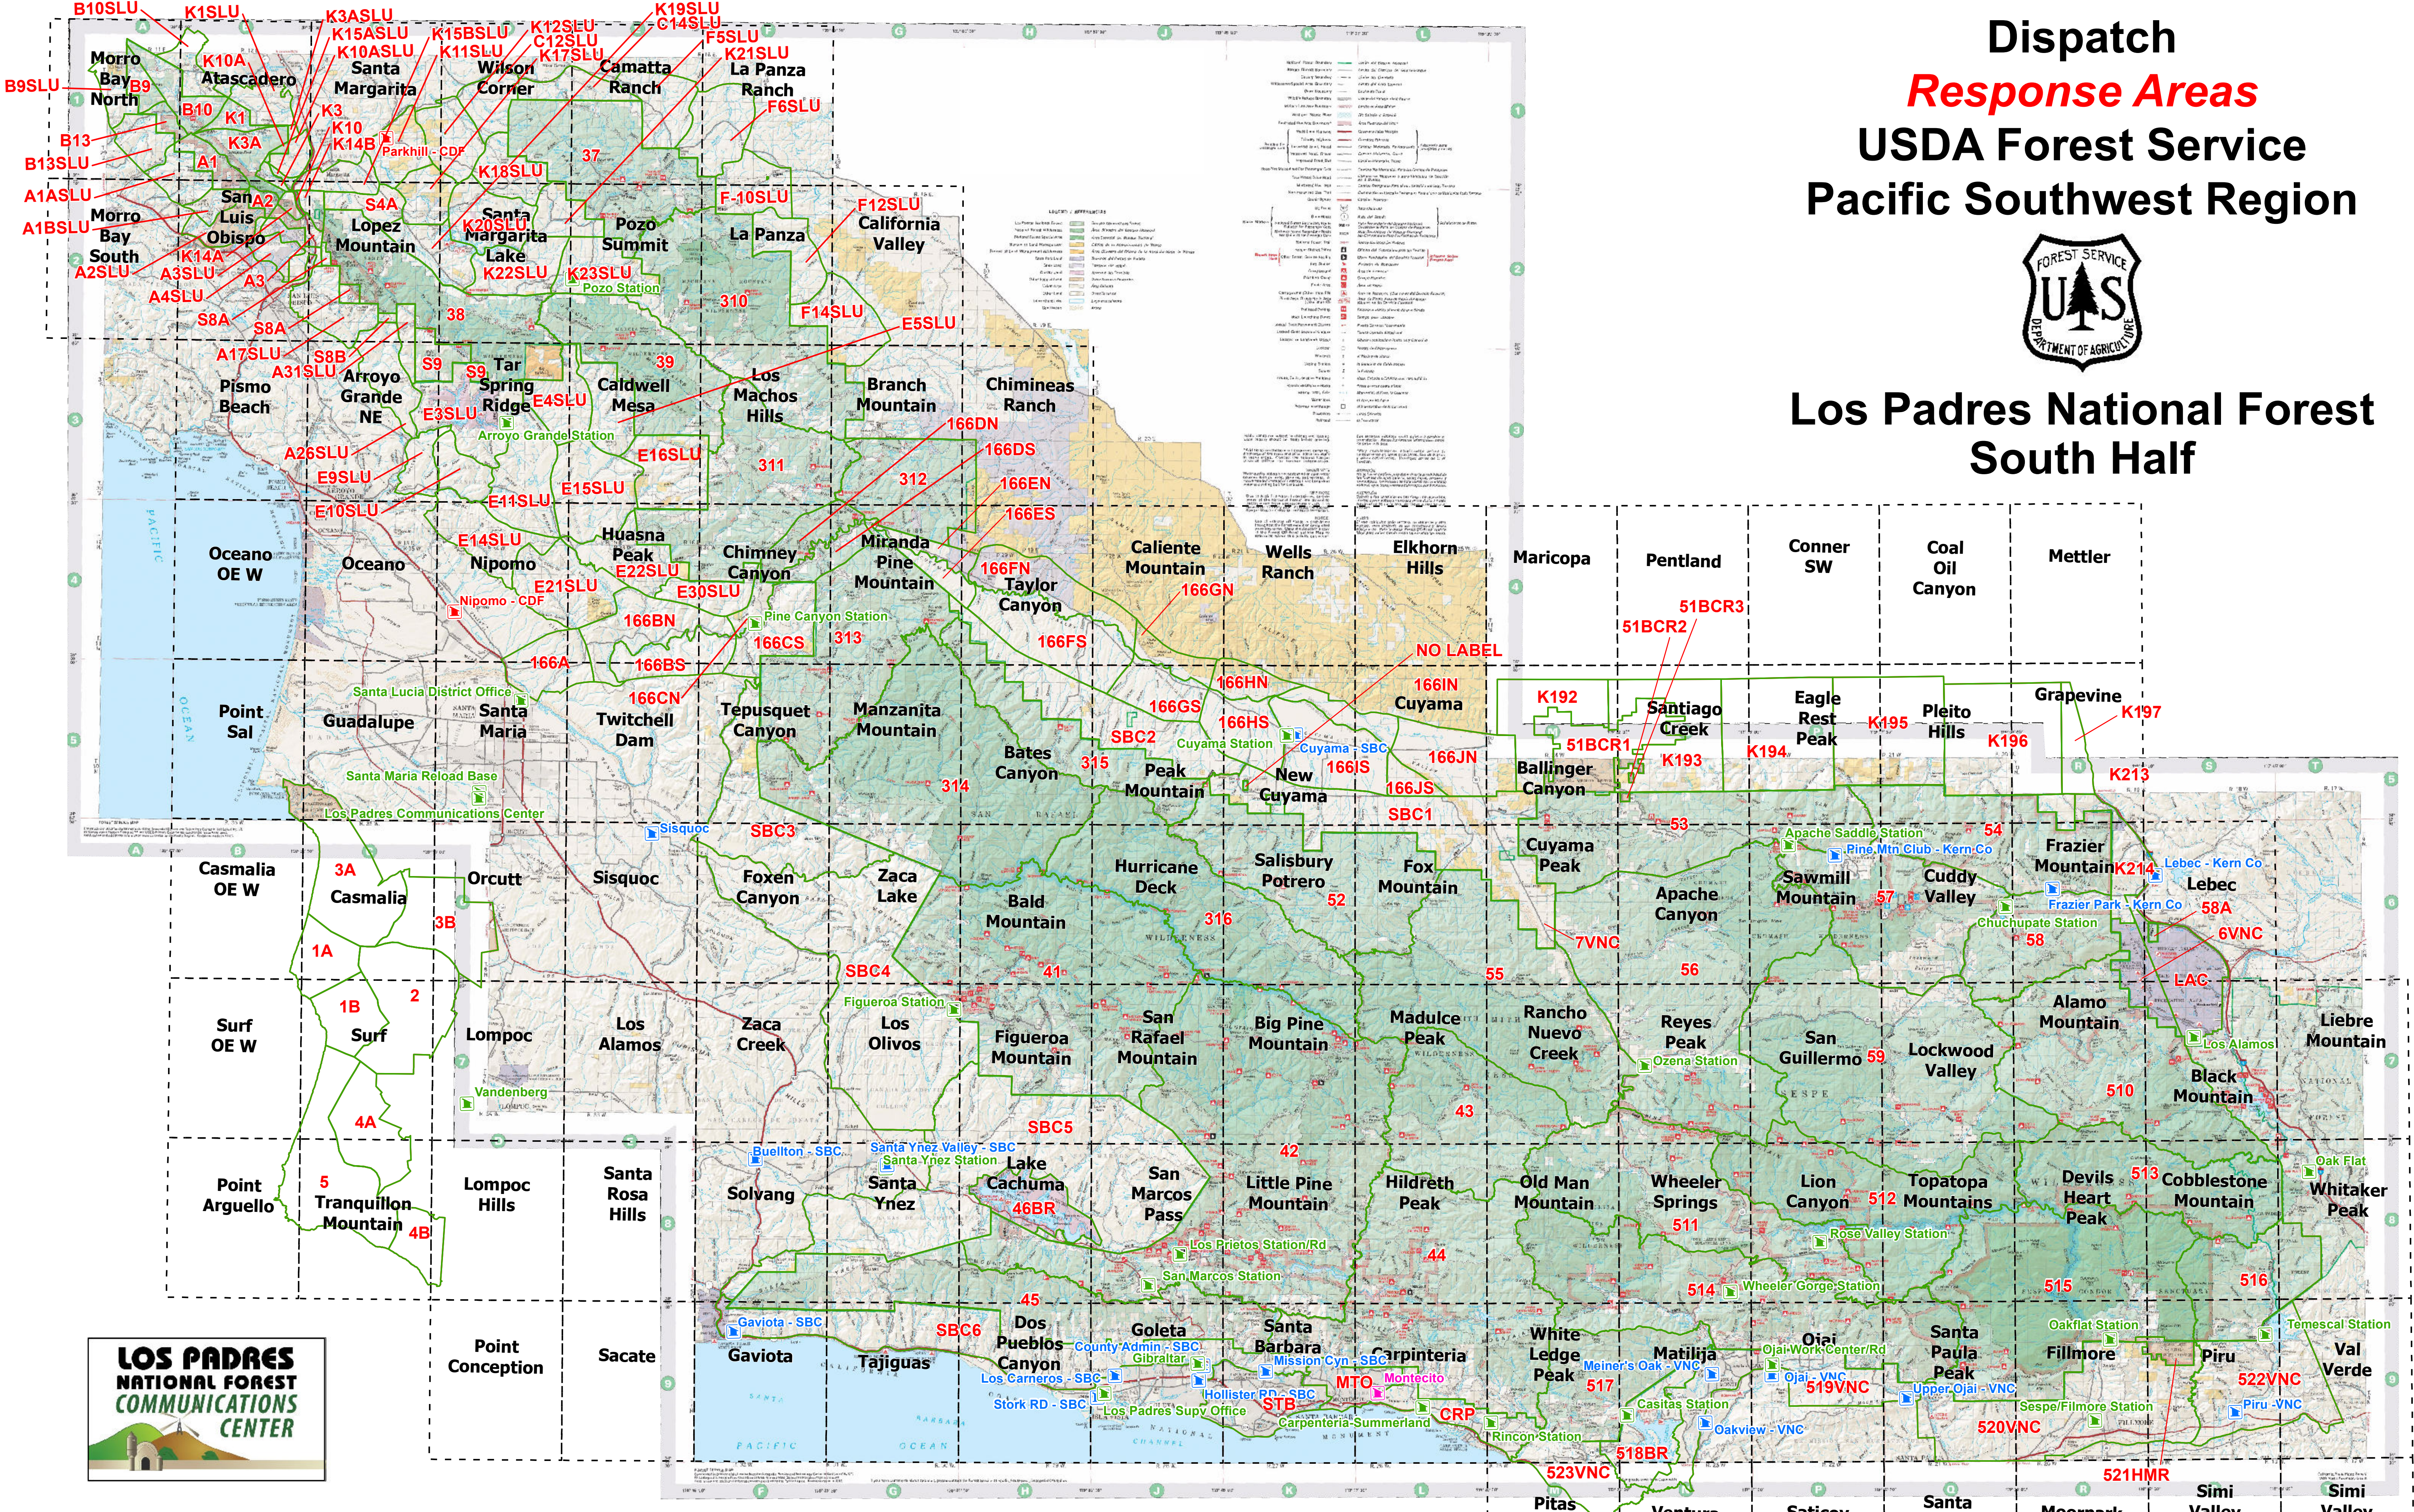

# Dispatch Response Areas USDA Forest Service Pacific Southwest Region

## Los Padres National Forest South Half

**Legend**

- 7.5 MINUTE USGS QUAD BOUNDARY
- 512 DISPATCH RESPONSE, rev. 5/21/2007
- FS Base Stations
- CDP CITY
- COUNTY
- STATE

0 10 20 Miles