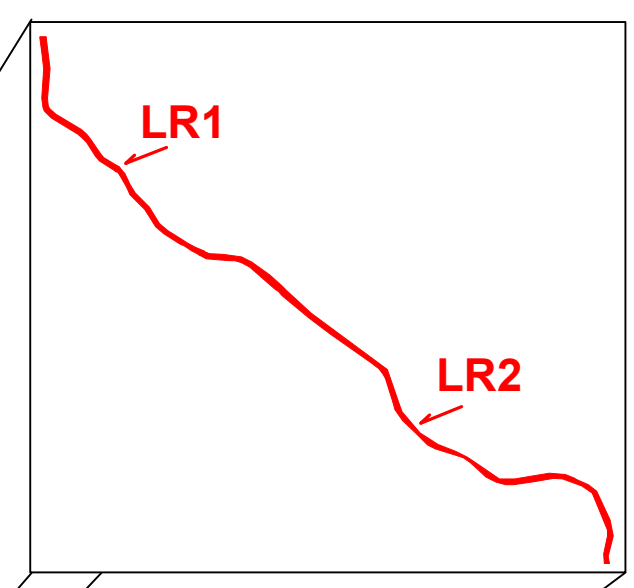

Dispatch  
**Response Areas**  
 USDA Forest Service  
 Pacific Southwest Region

**Los Padres National Forest  
 North Half**

**Legend**

- 7.5 Minute USGS Quad Boundary
- Dispatch Response Areas, revised 5/21/2007
- Base Stations**
- FS
- CDF
- CITY
- COUNTY
- STATE

Paso Robles - Air Base

Cambria - CDF