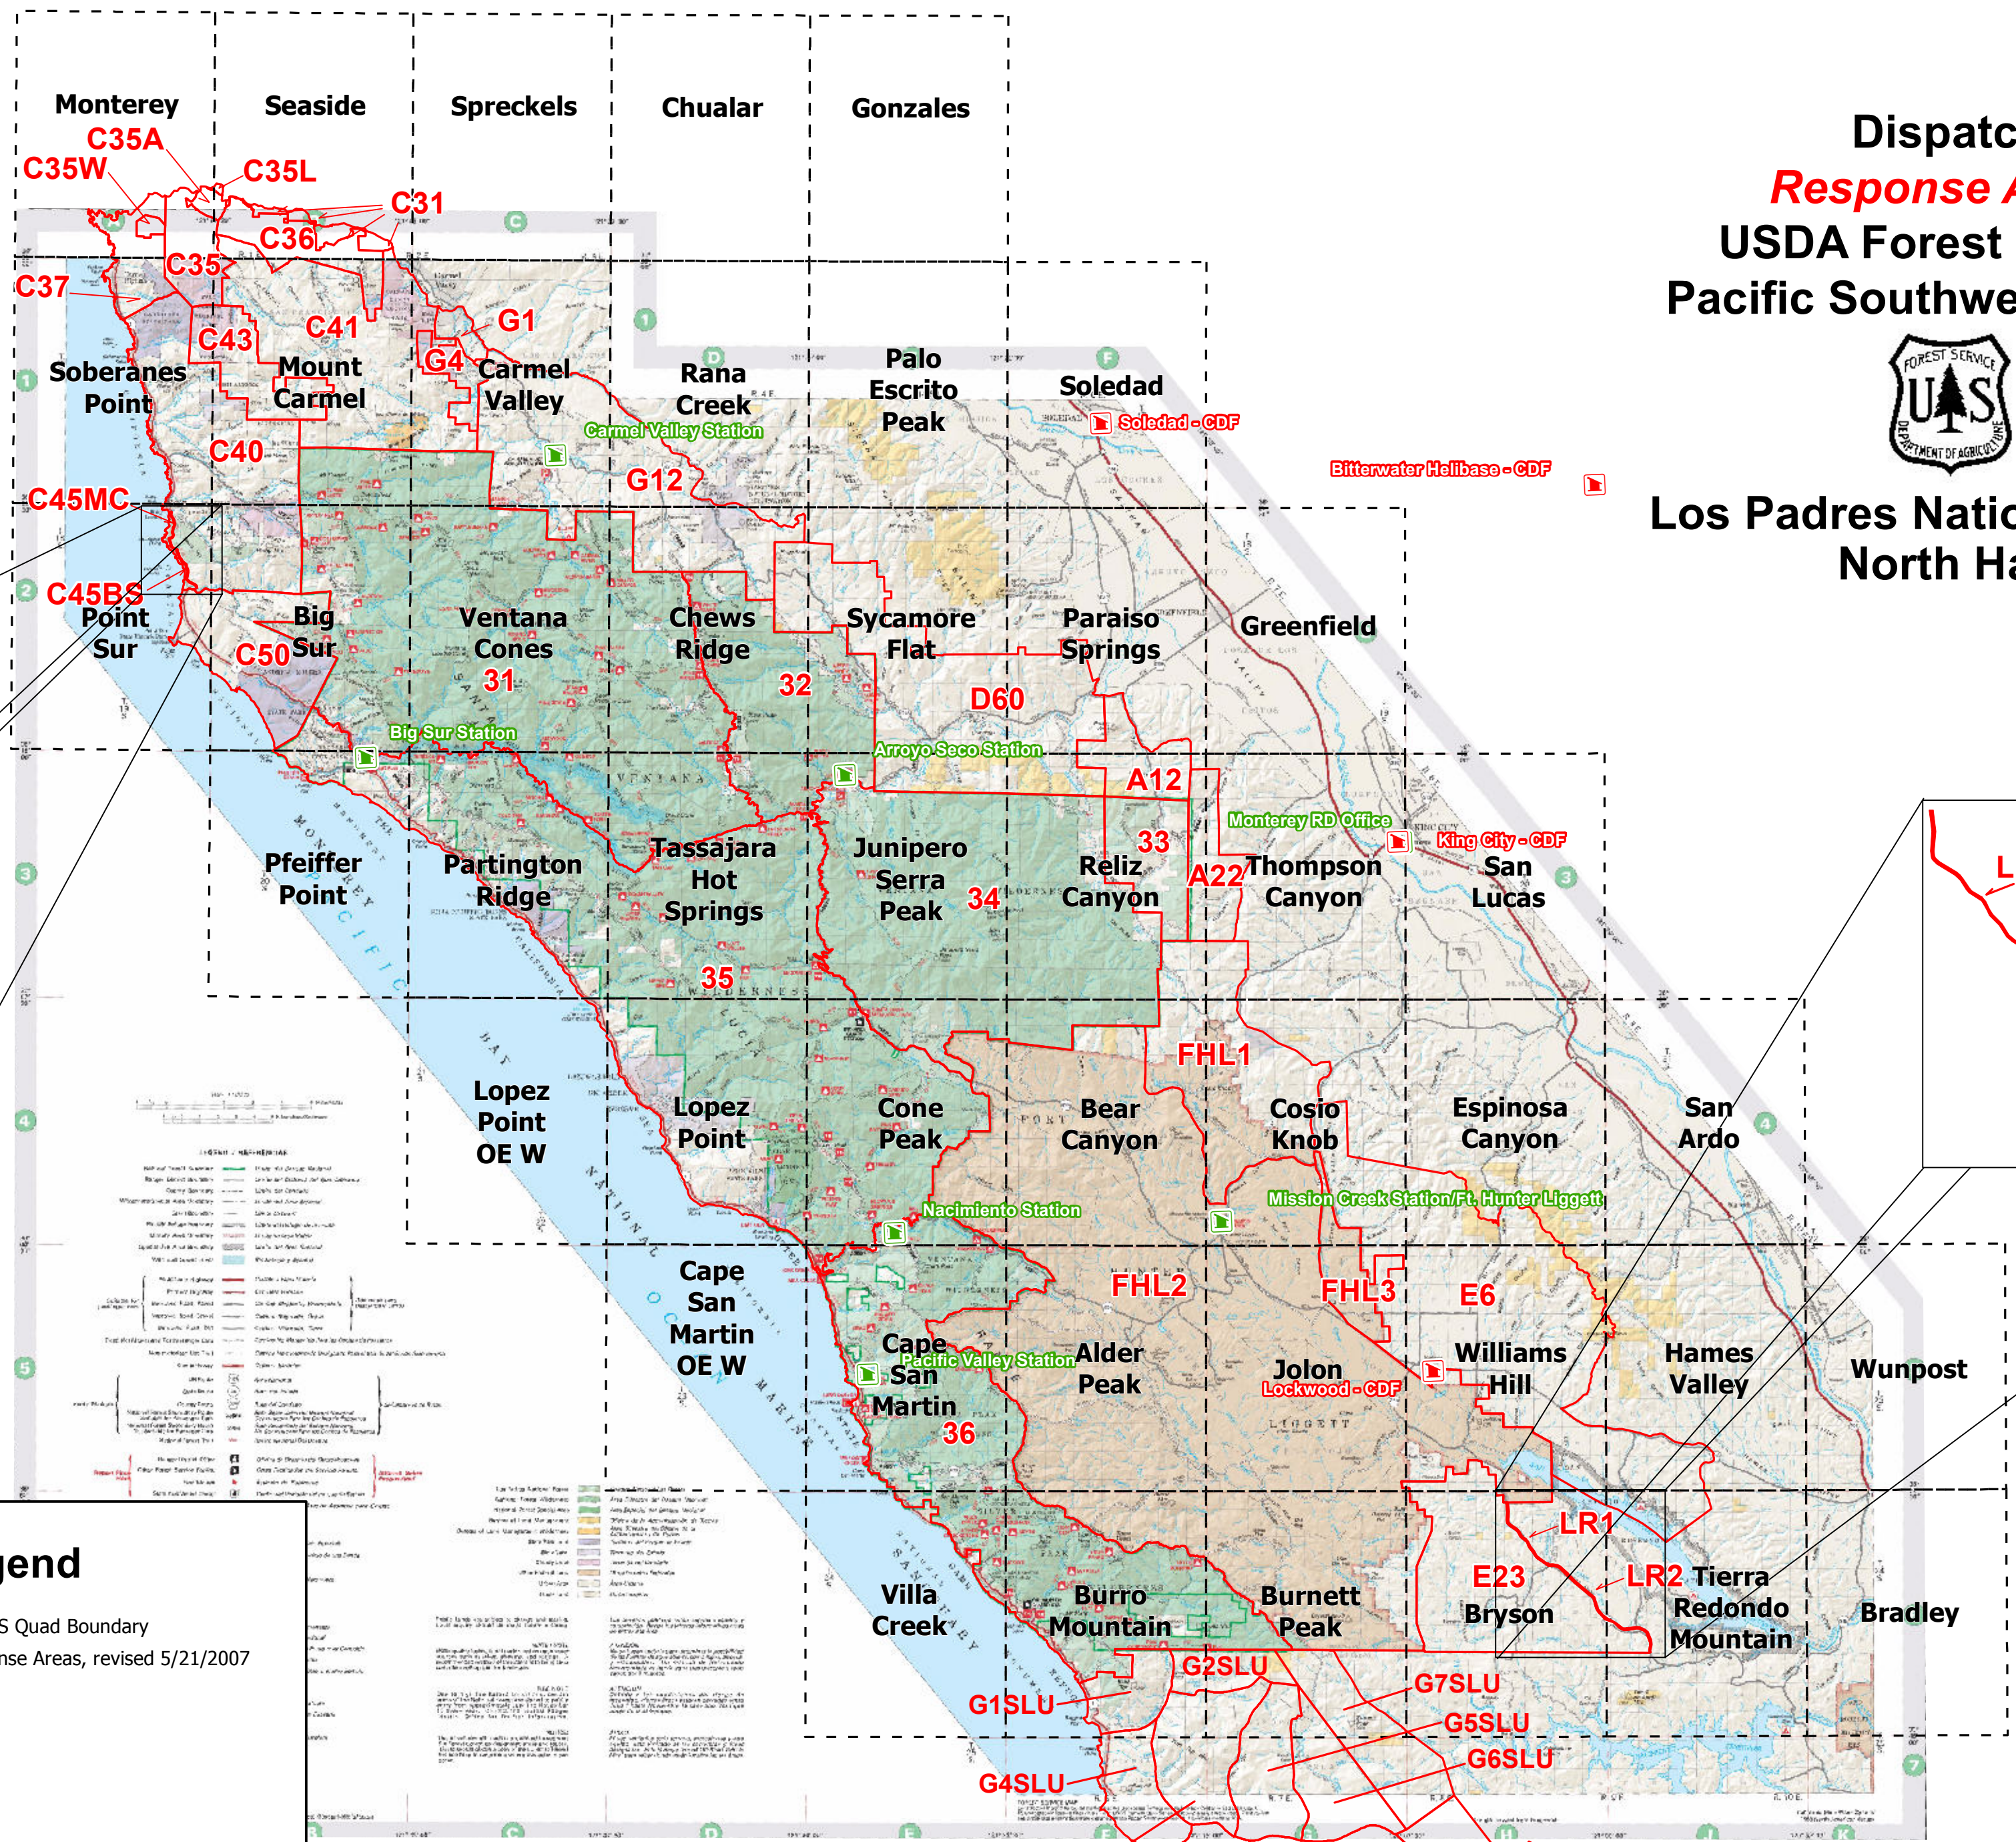

Dispatch  
**Response Areas**  
 USDA Forest Service  
 Pacific Southwest Region

**Los Padres National Forest  
 North Half**

**Legend**

- 7.5 Minute USGS Quad Boundary
- Dispatch Response Areas, revised 5/21/2007
- Base Stations**
- FS
- CDF
- CITY
- COUNTY
- STATE

Paso Robles - Air Base

Cambria - CDF