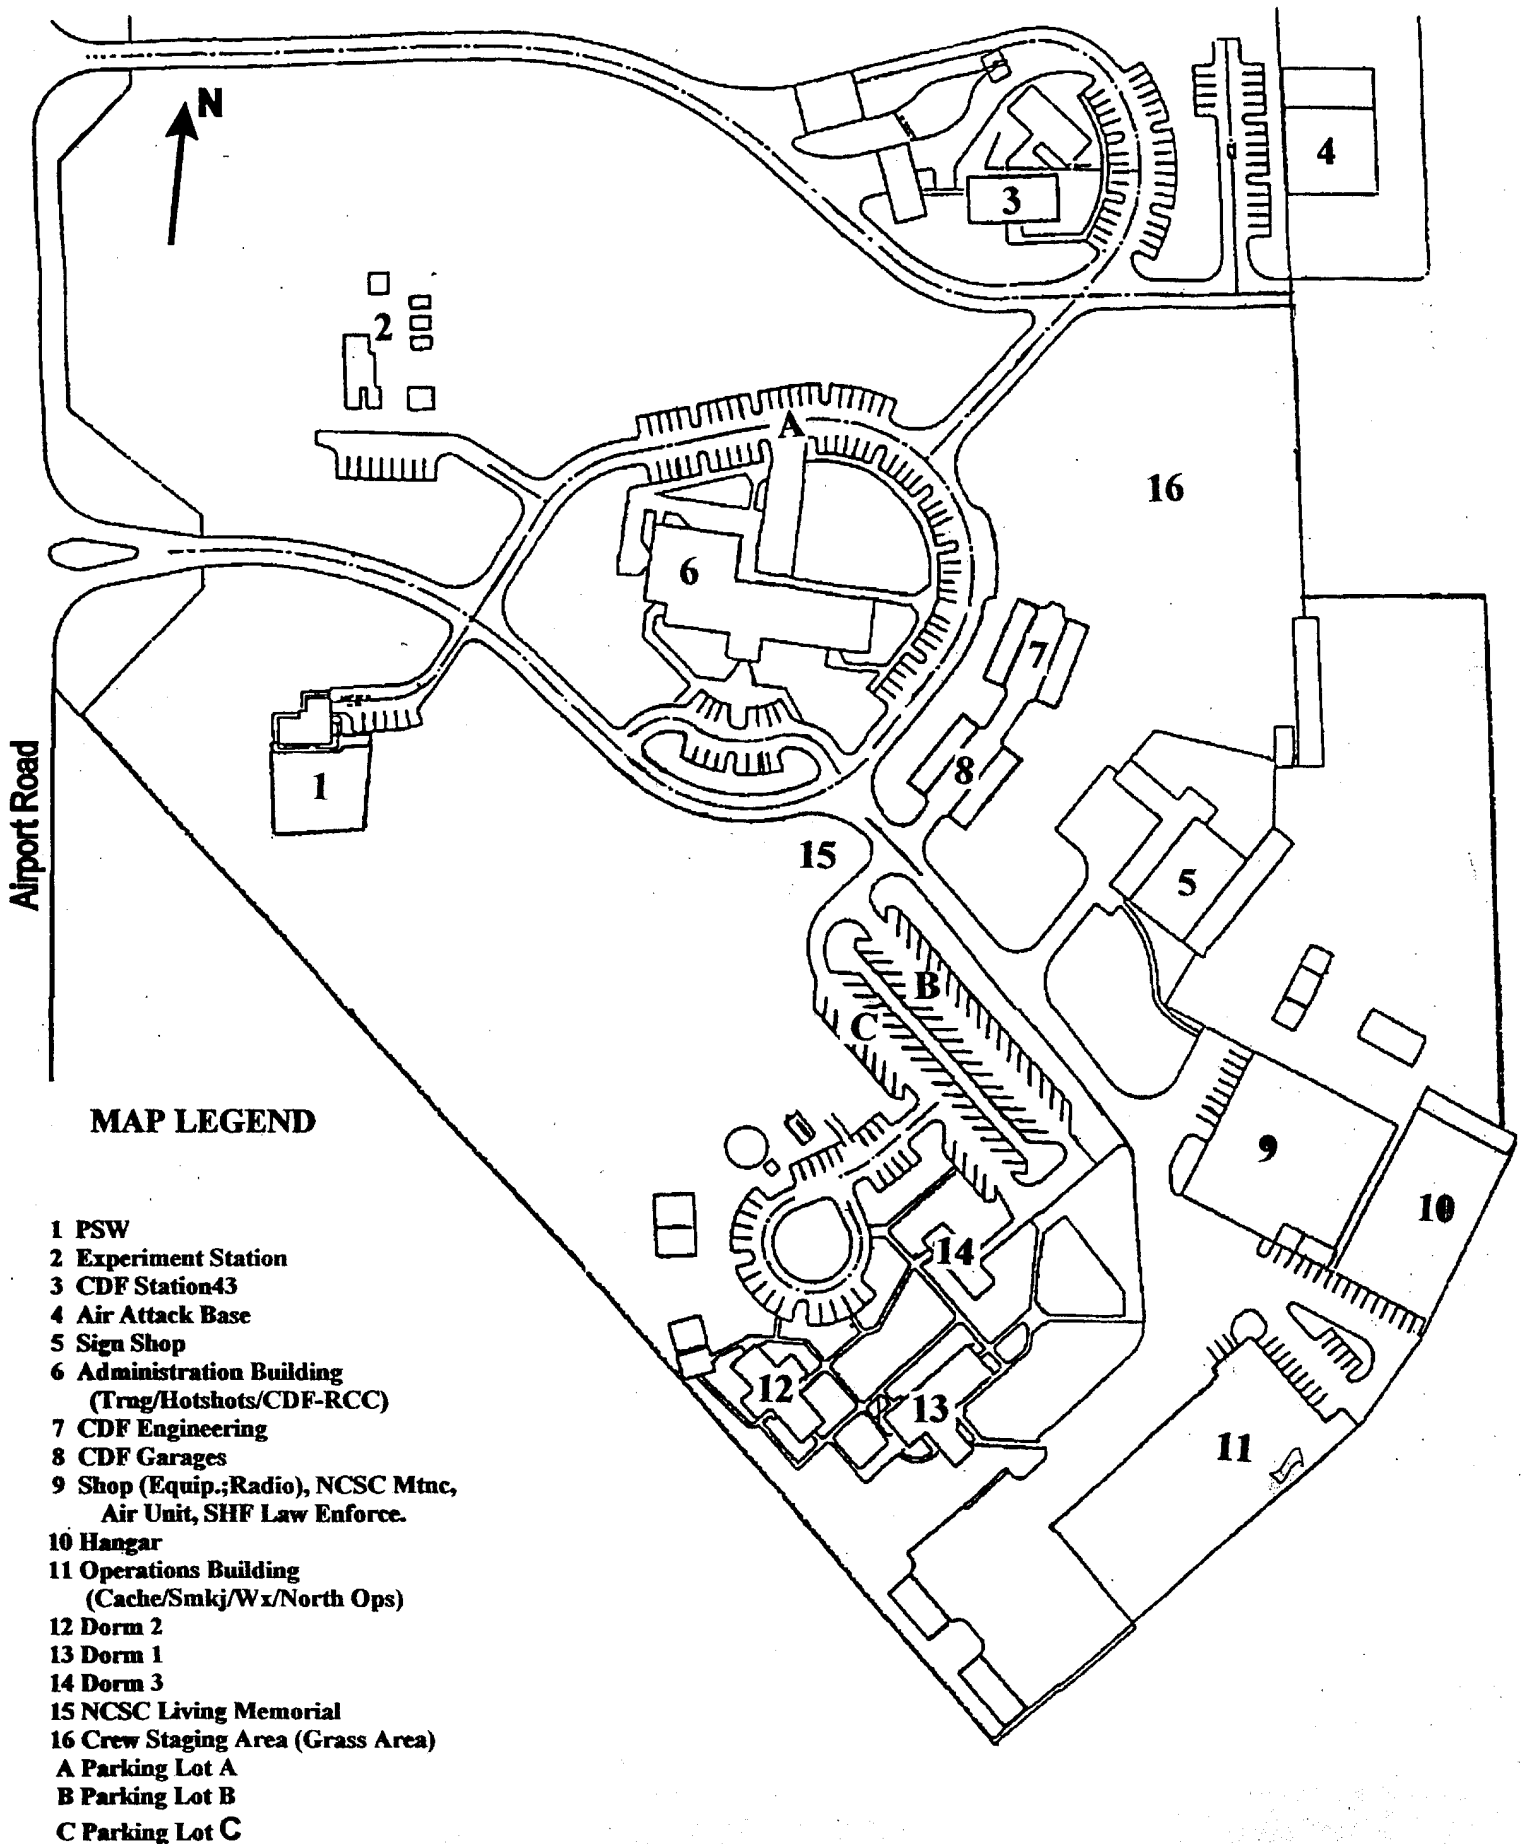

Northern California Service Center

MAP LEGEND

- 1 PSW
- 2 Experiment Station
- 3 CDF Station43
- 4 Air Attack Base
- 5 Sign Shop
- 6 Administration Building
(Trng/Hotshots/CDF-RCC)
- 7 CDF Engineering
- 8 CDF Garages
- 9 Shop (Equip.;Radio), NCSC Mtnc,
Air Unit, SHF Law Enforce.
- 10 Hangar
- 11 Operations Building
(Cache/Smkj/Wx/North Ops)
- 12 Dorm 2
- 13 Dorm 1
- 14 Dorm 3
- 15 NCSC Living Memorial
- 16 Crew Staging Area (Grass Area)
- A Parking Lot A
- B Parking Lot B
- C Parking Lot C