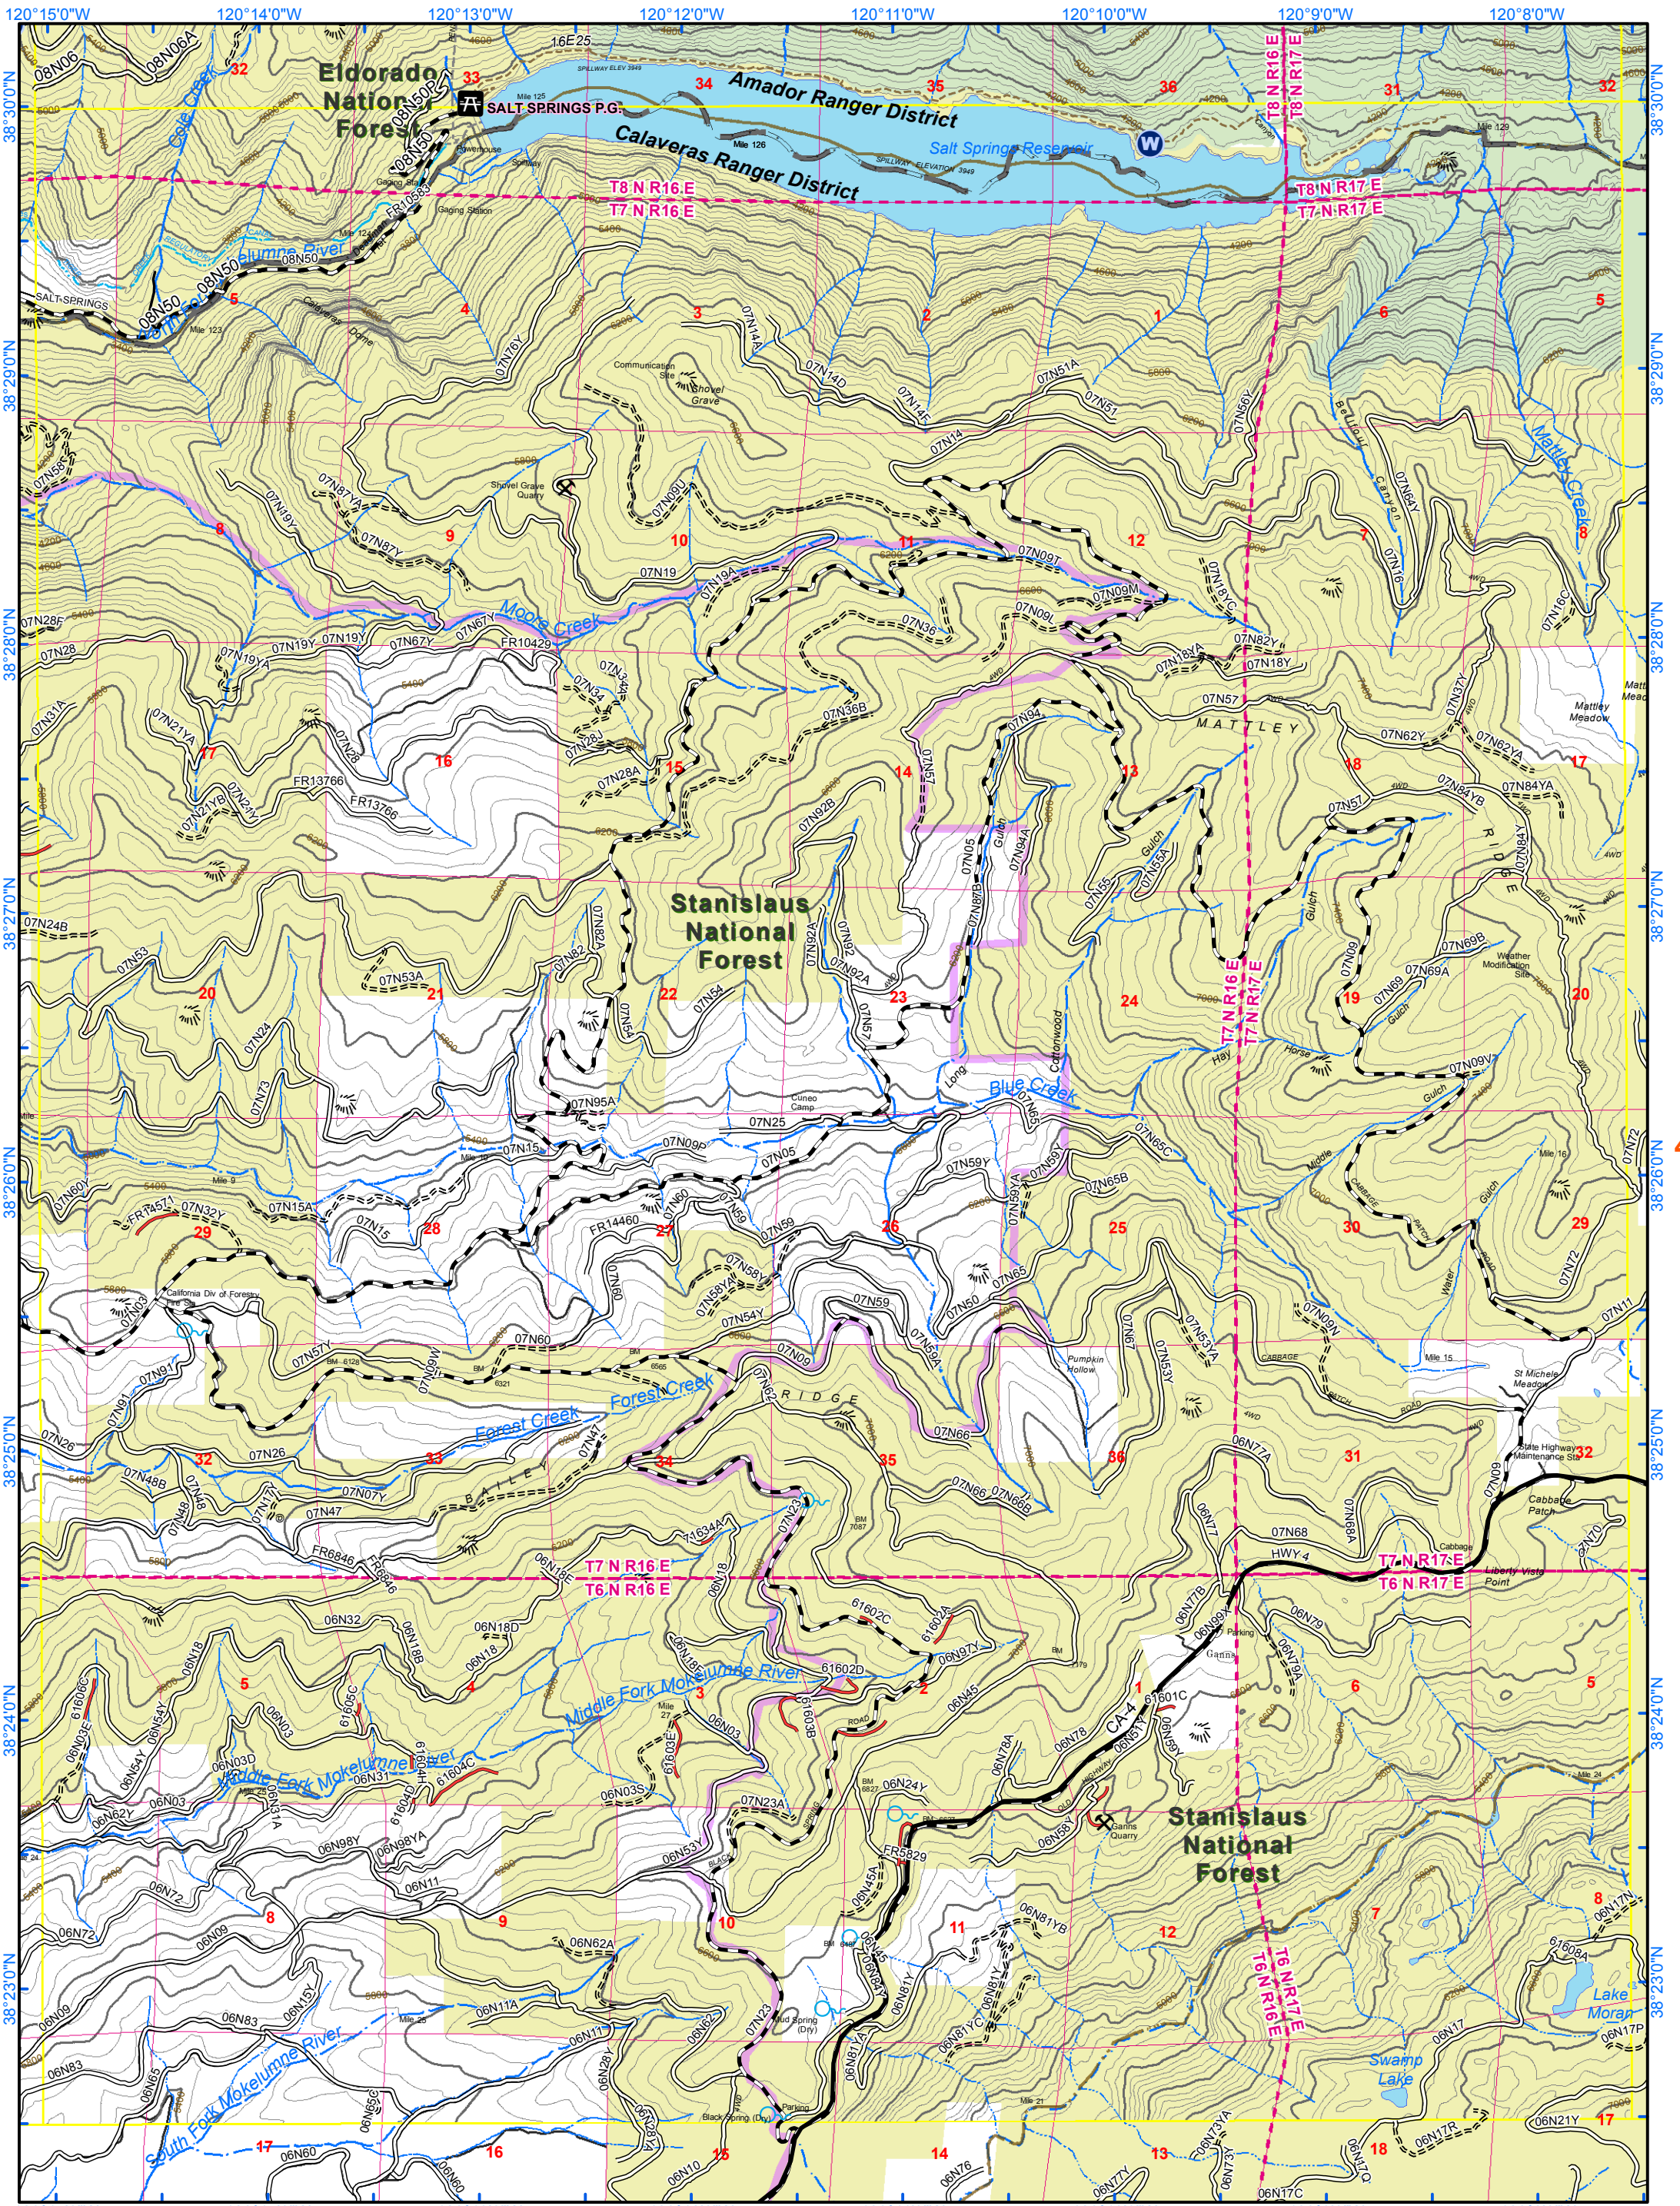

Calaveras Dome, California

38120D2

30

40

42

13°33'
241 MILS

1°45'
31 MILS

Contour Interval 80 Feet

UTM GRID AND 2014 MAGNETIC NORTH DECLINATION AT CENTER OF SHEET

March 2015

For Internal Use Only