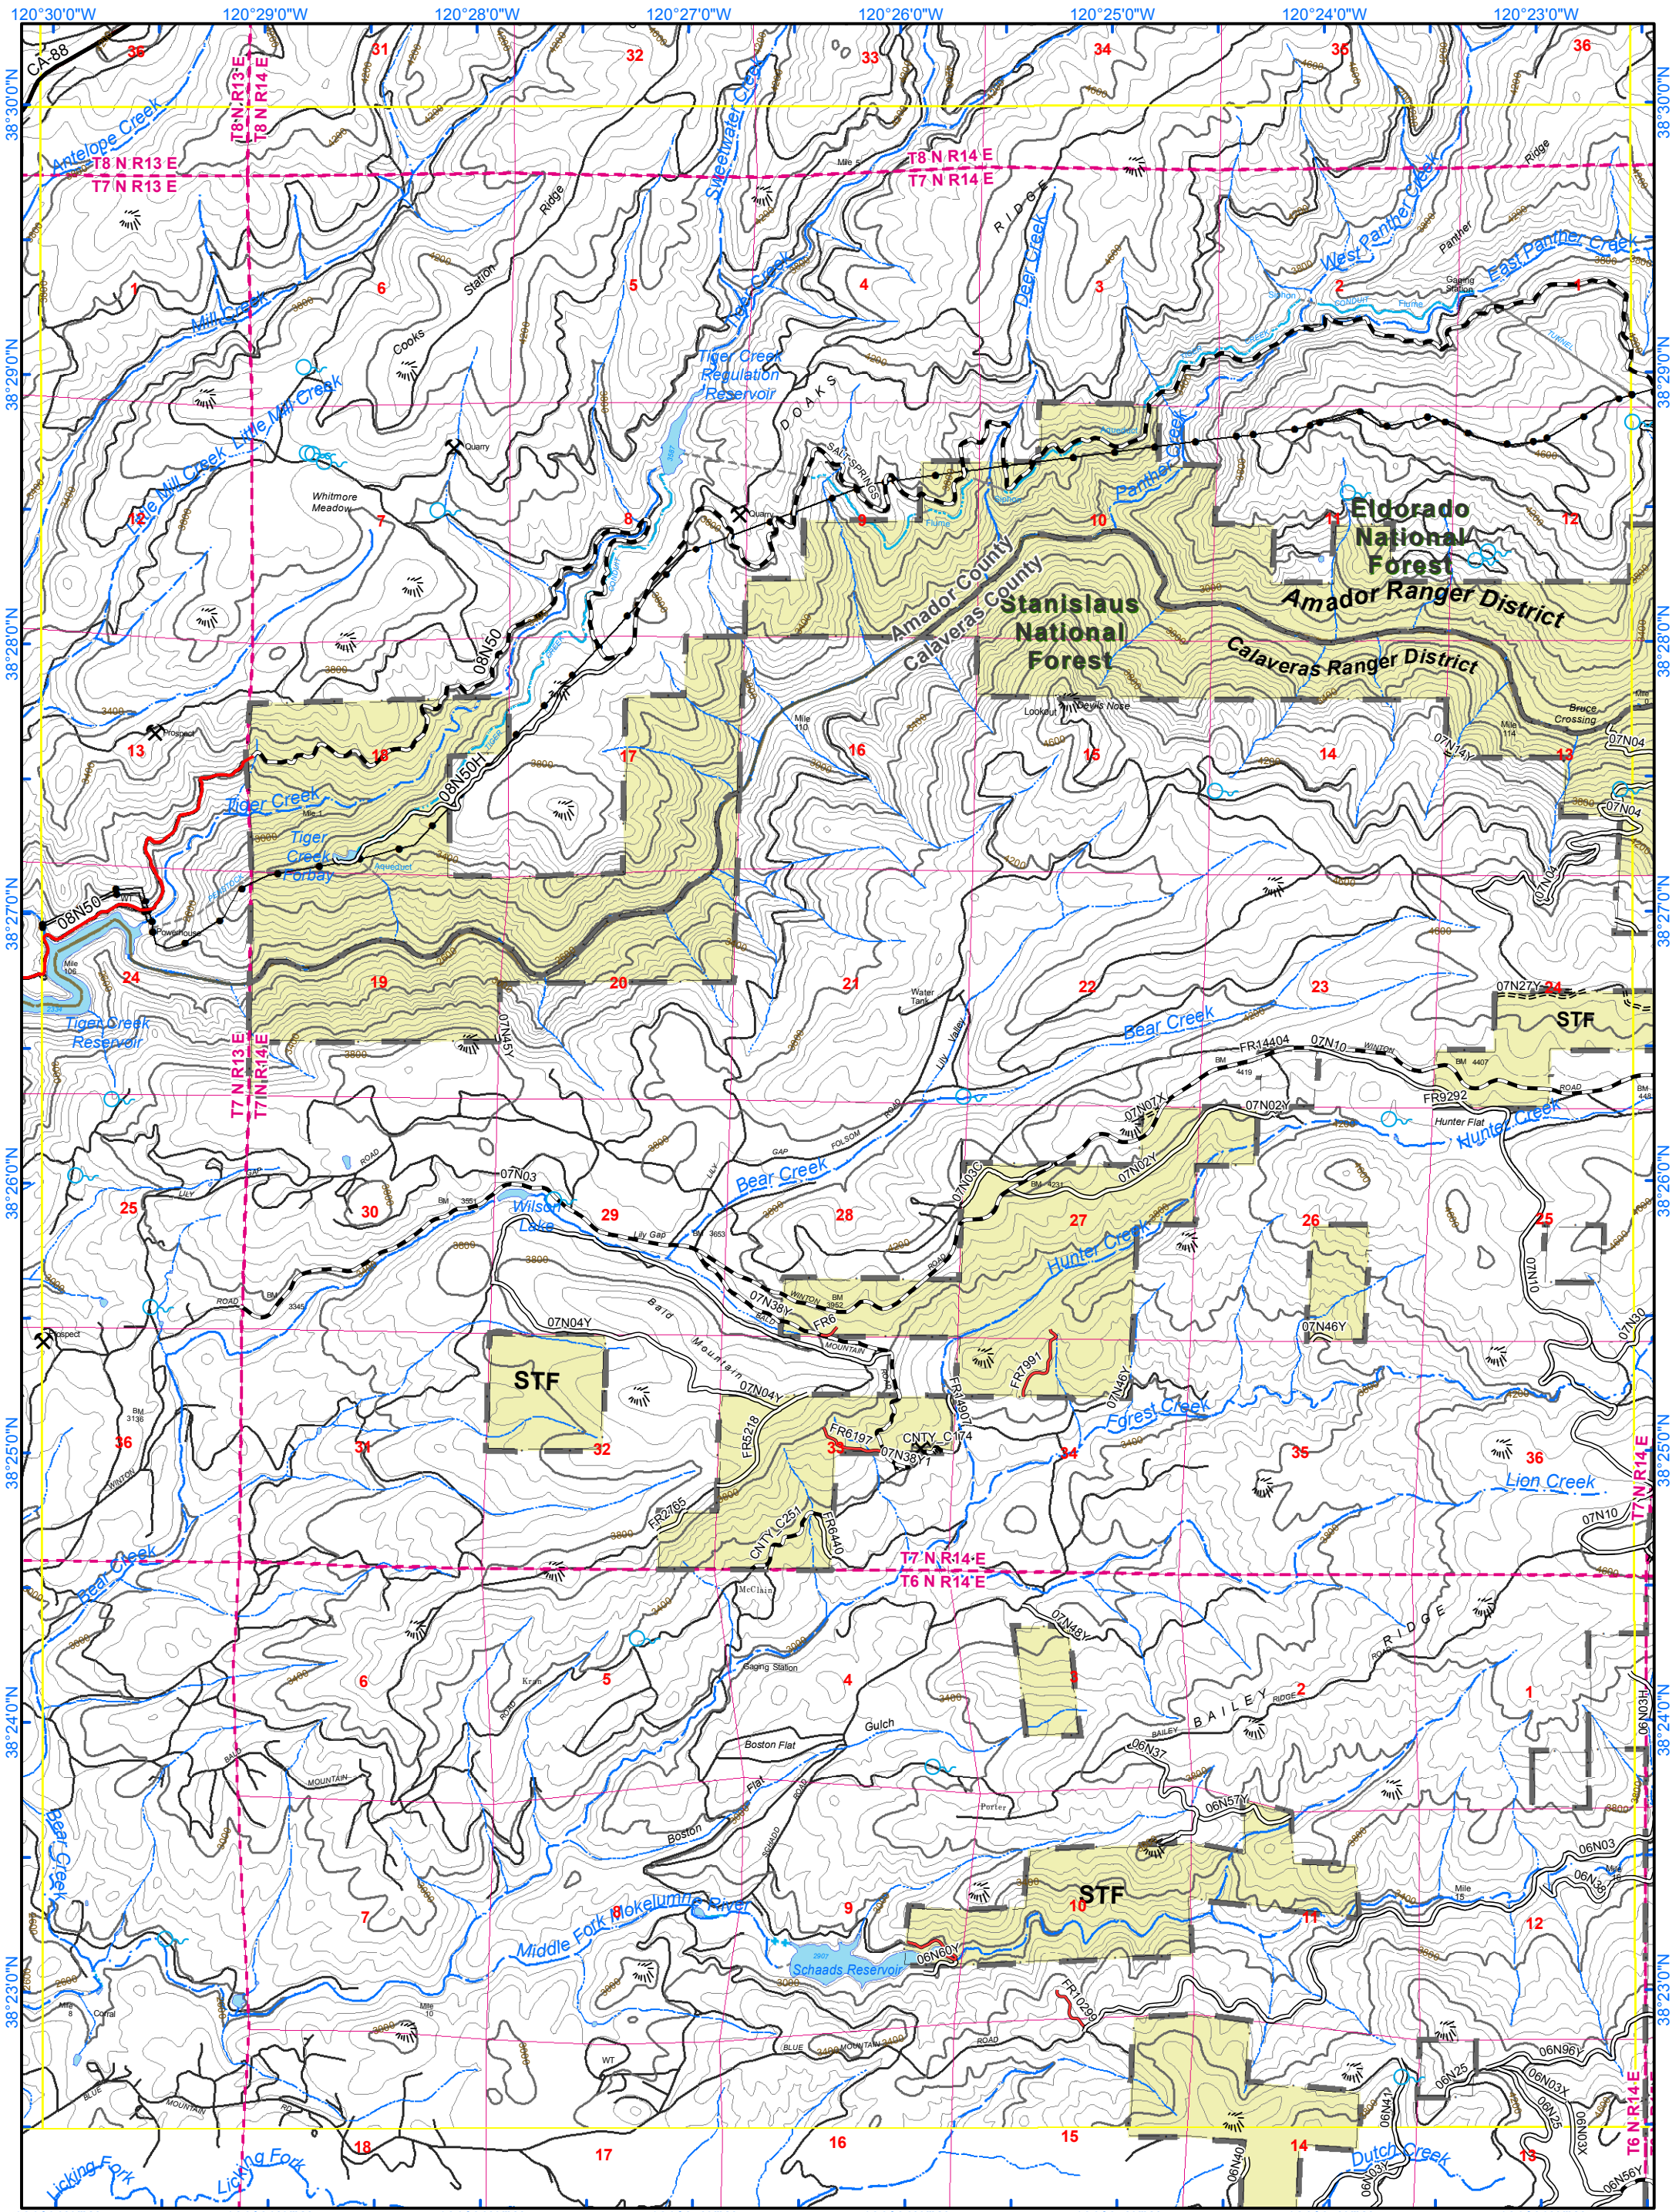

Devils Nose, California

38120D4

28

For Internal Use Only

UTM GRID AND 2014 MAGNETIC NORTH DECLINATION AT CENTER OF SHEET

March 2015