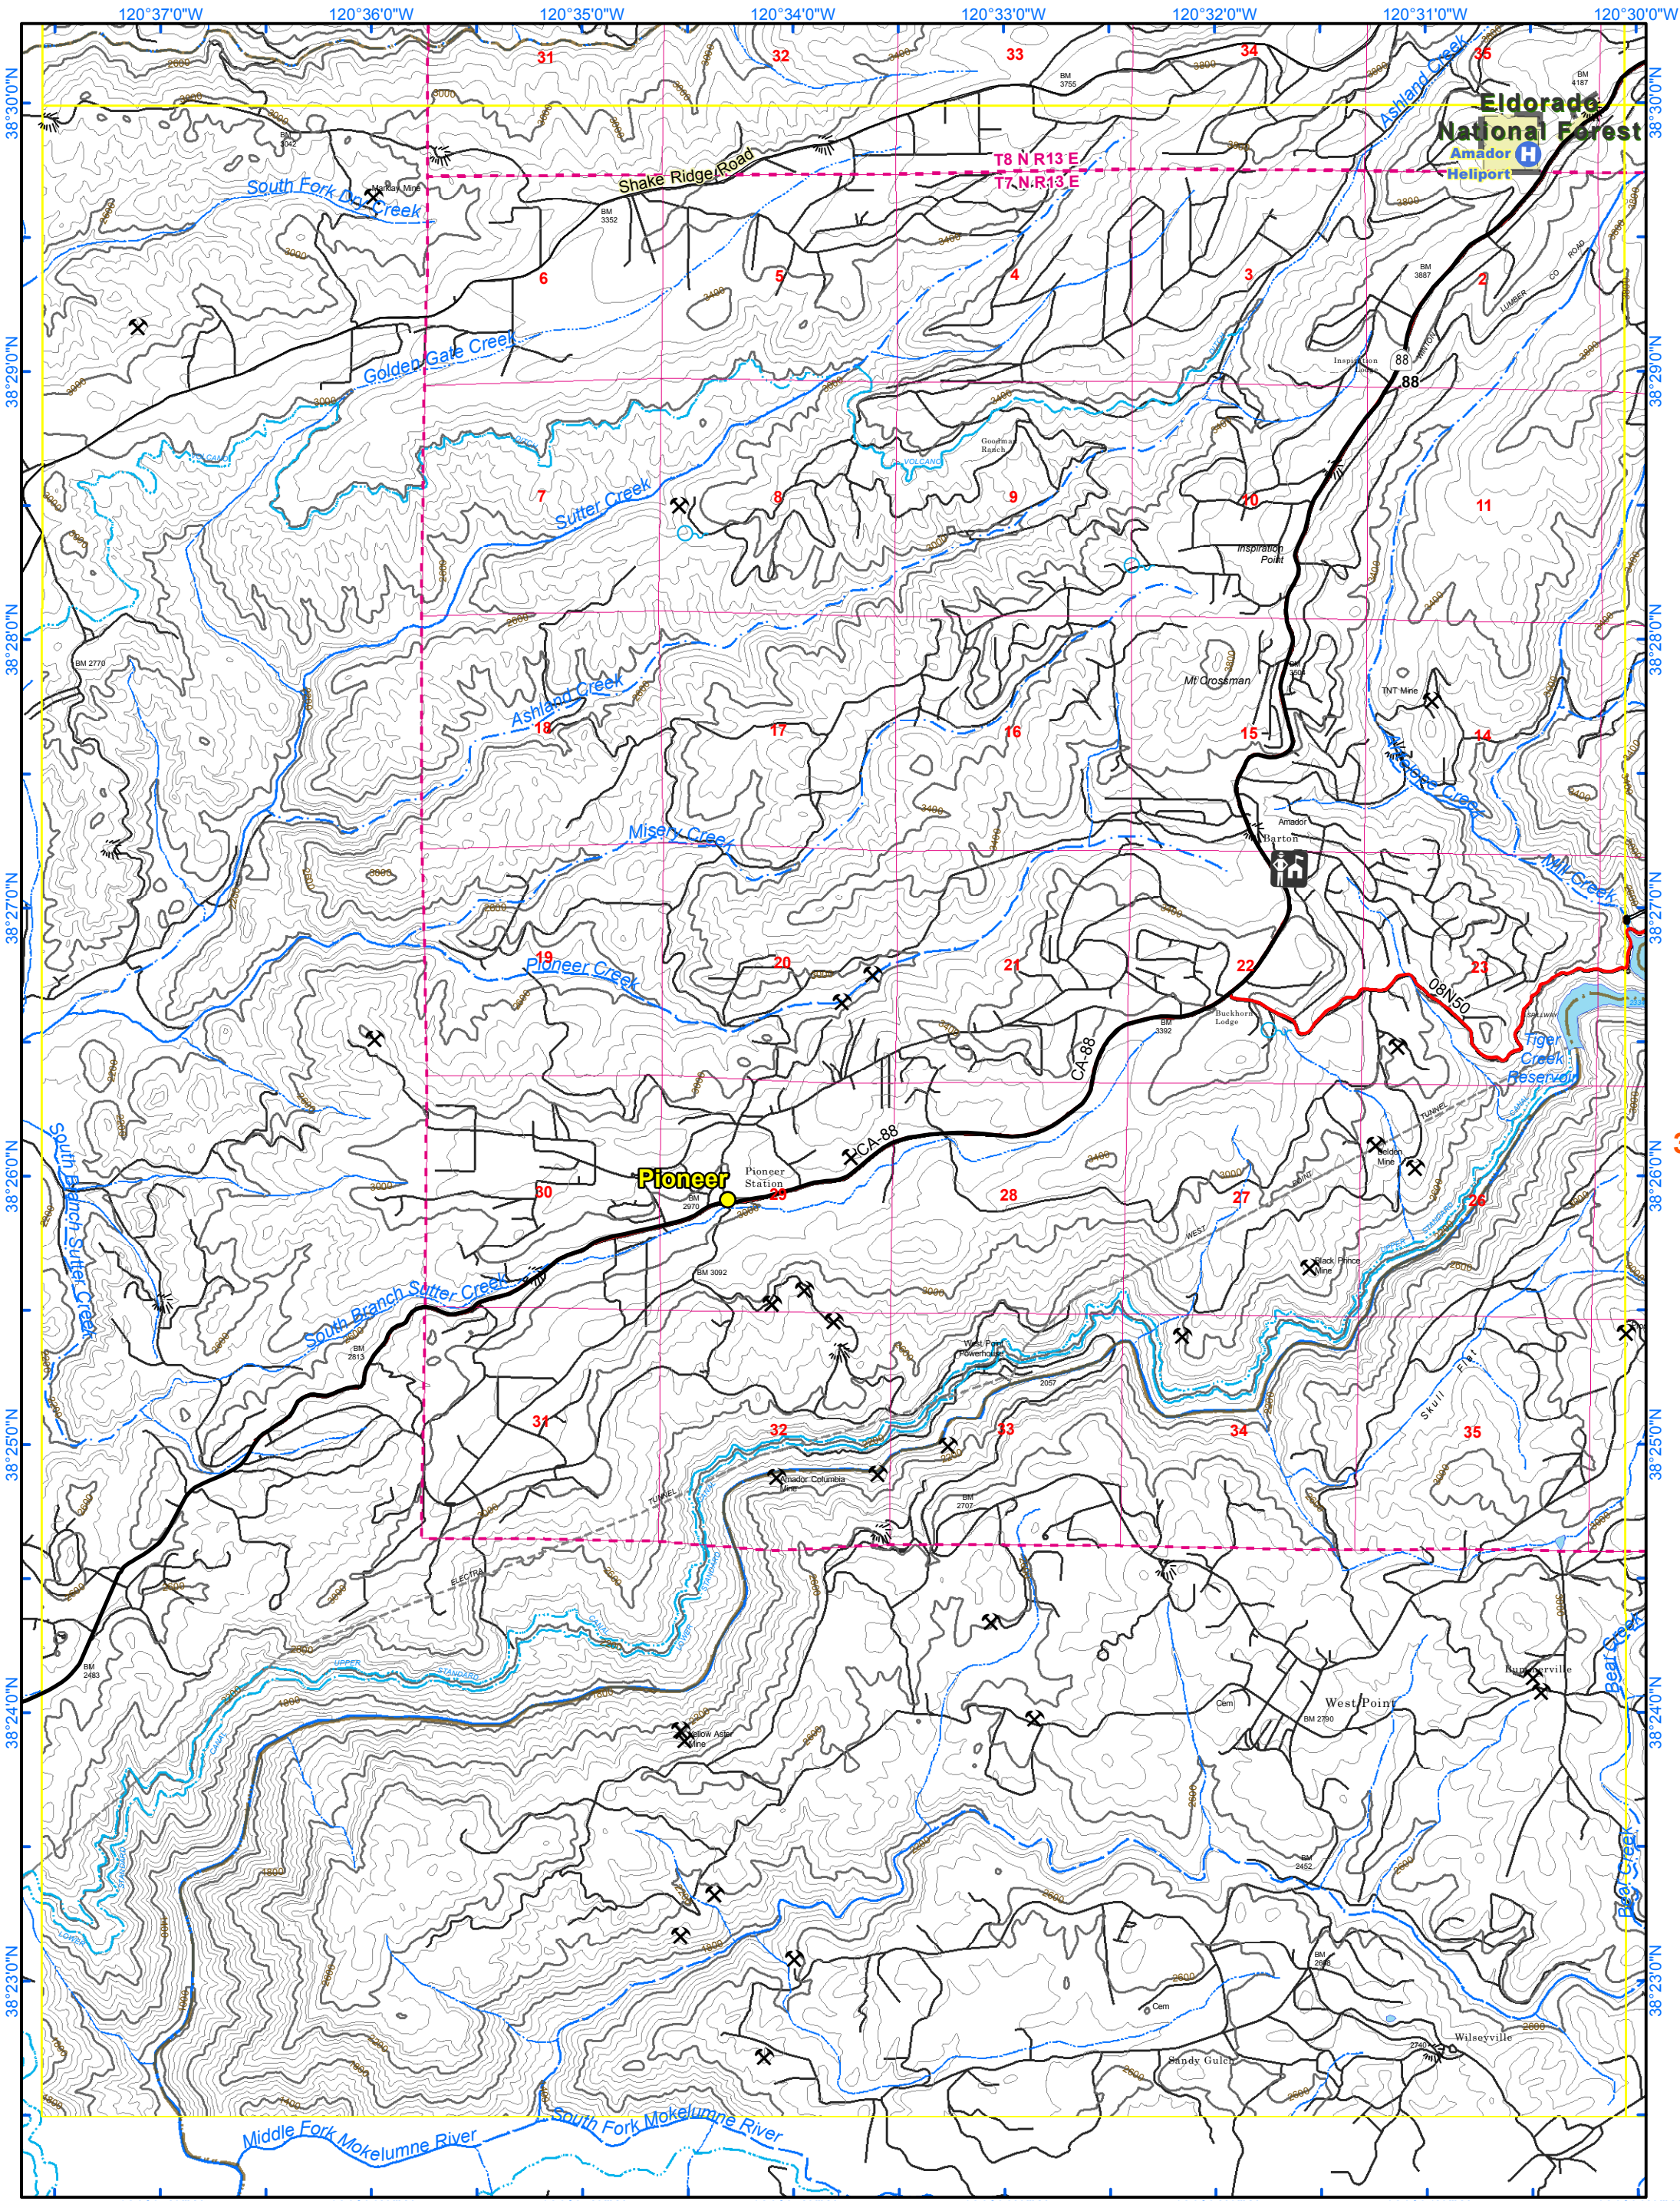

27

Amador Heliport
 38° 29.808'
 -120° 30.515'

For Internal Use Only