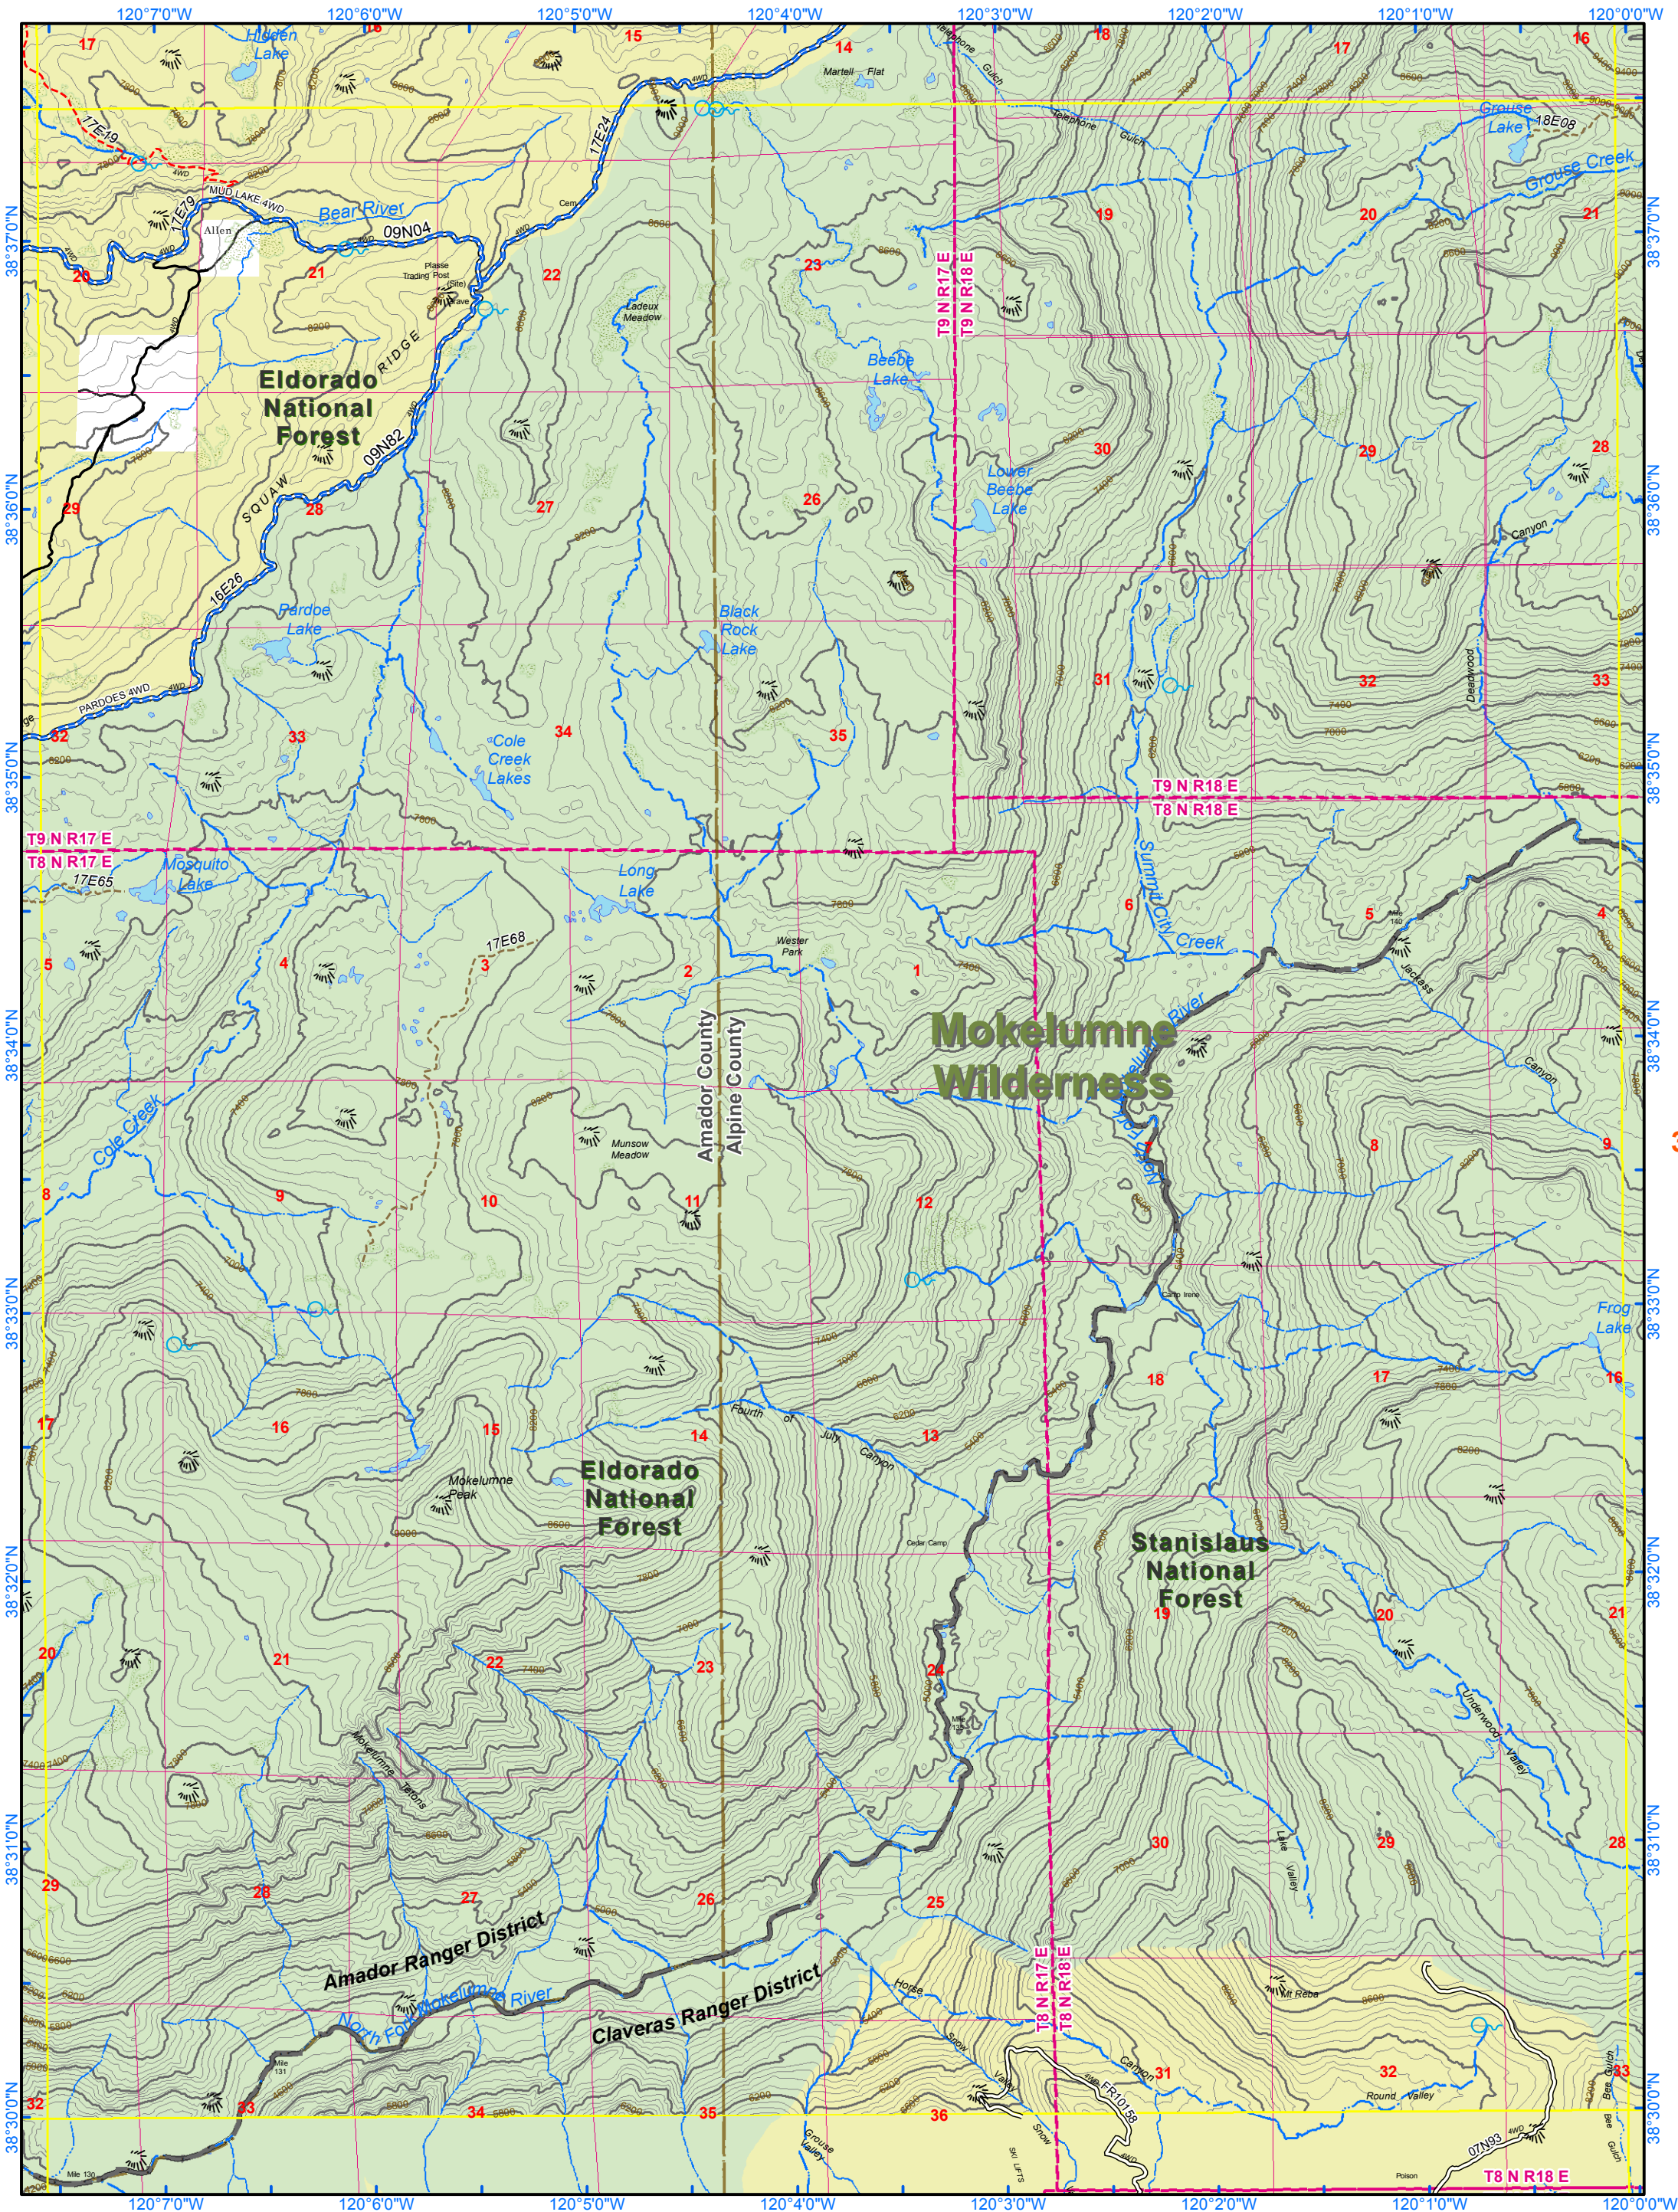

Mokelumne Peak, California

38120E1

29

42

For Internal Use Only

March 2015

Page 35

UTM GRID AND 2014 MAGNETIC NORTH DECLINATION AT CENTER OF SHEET