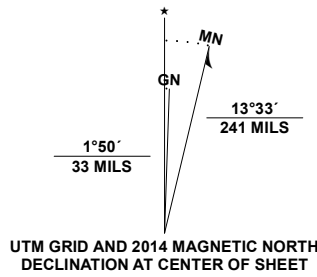

Mokelumne Peak, California

38120E1

29

42

For Internal Use Only

March 2015

Page 35

UTM GRID AND 2014 MAGNETIC NORTH DECLINATION AT CENTER OF SHEET