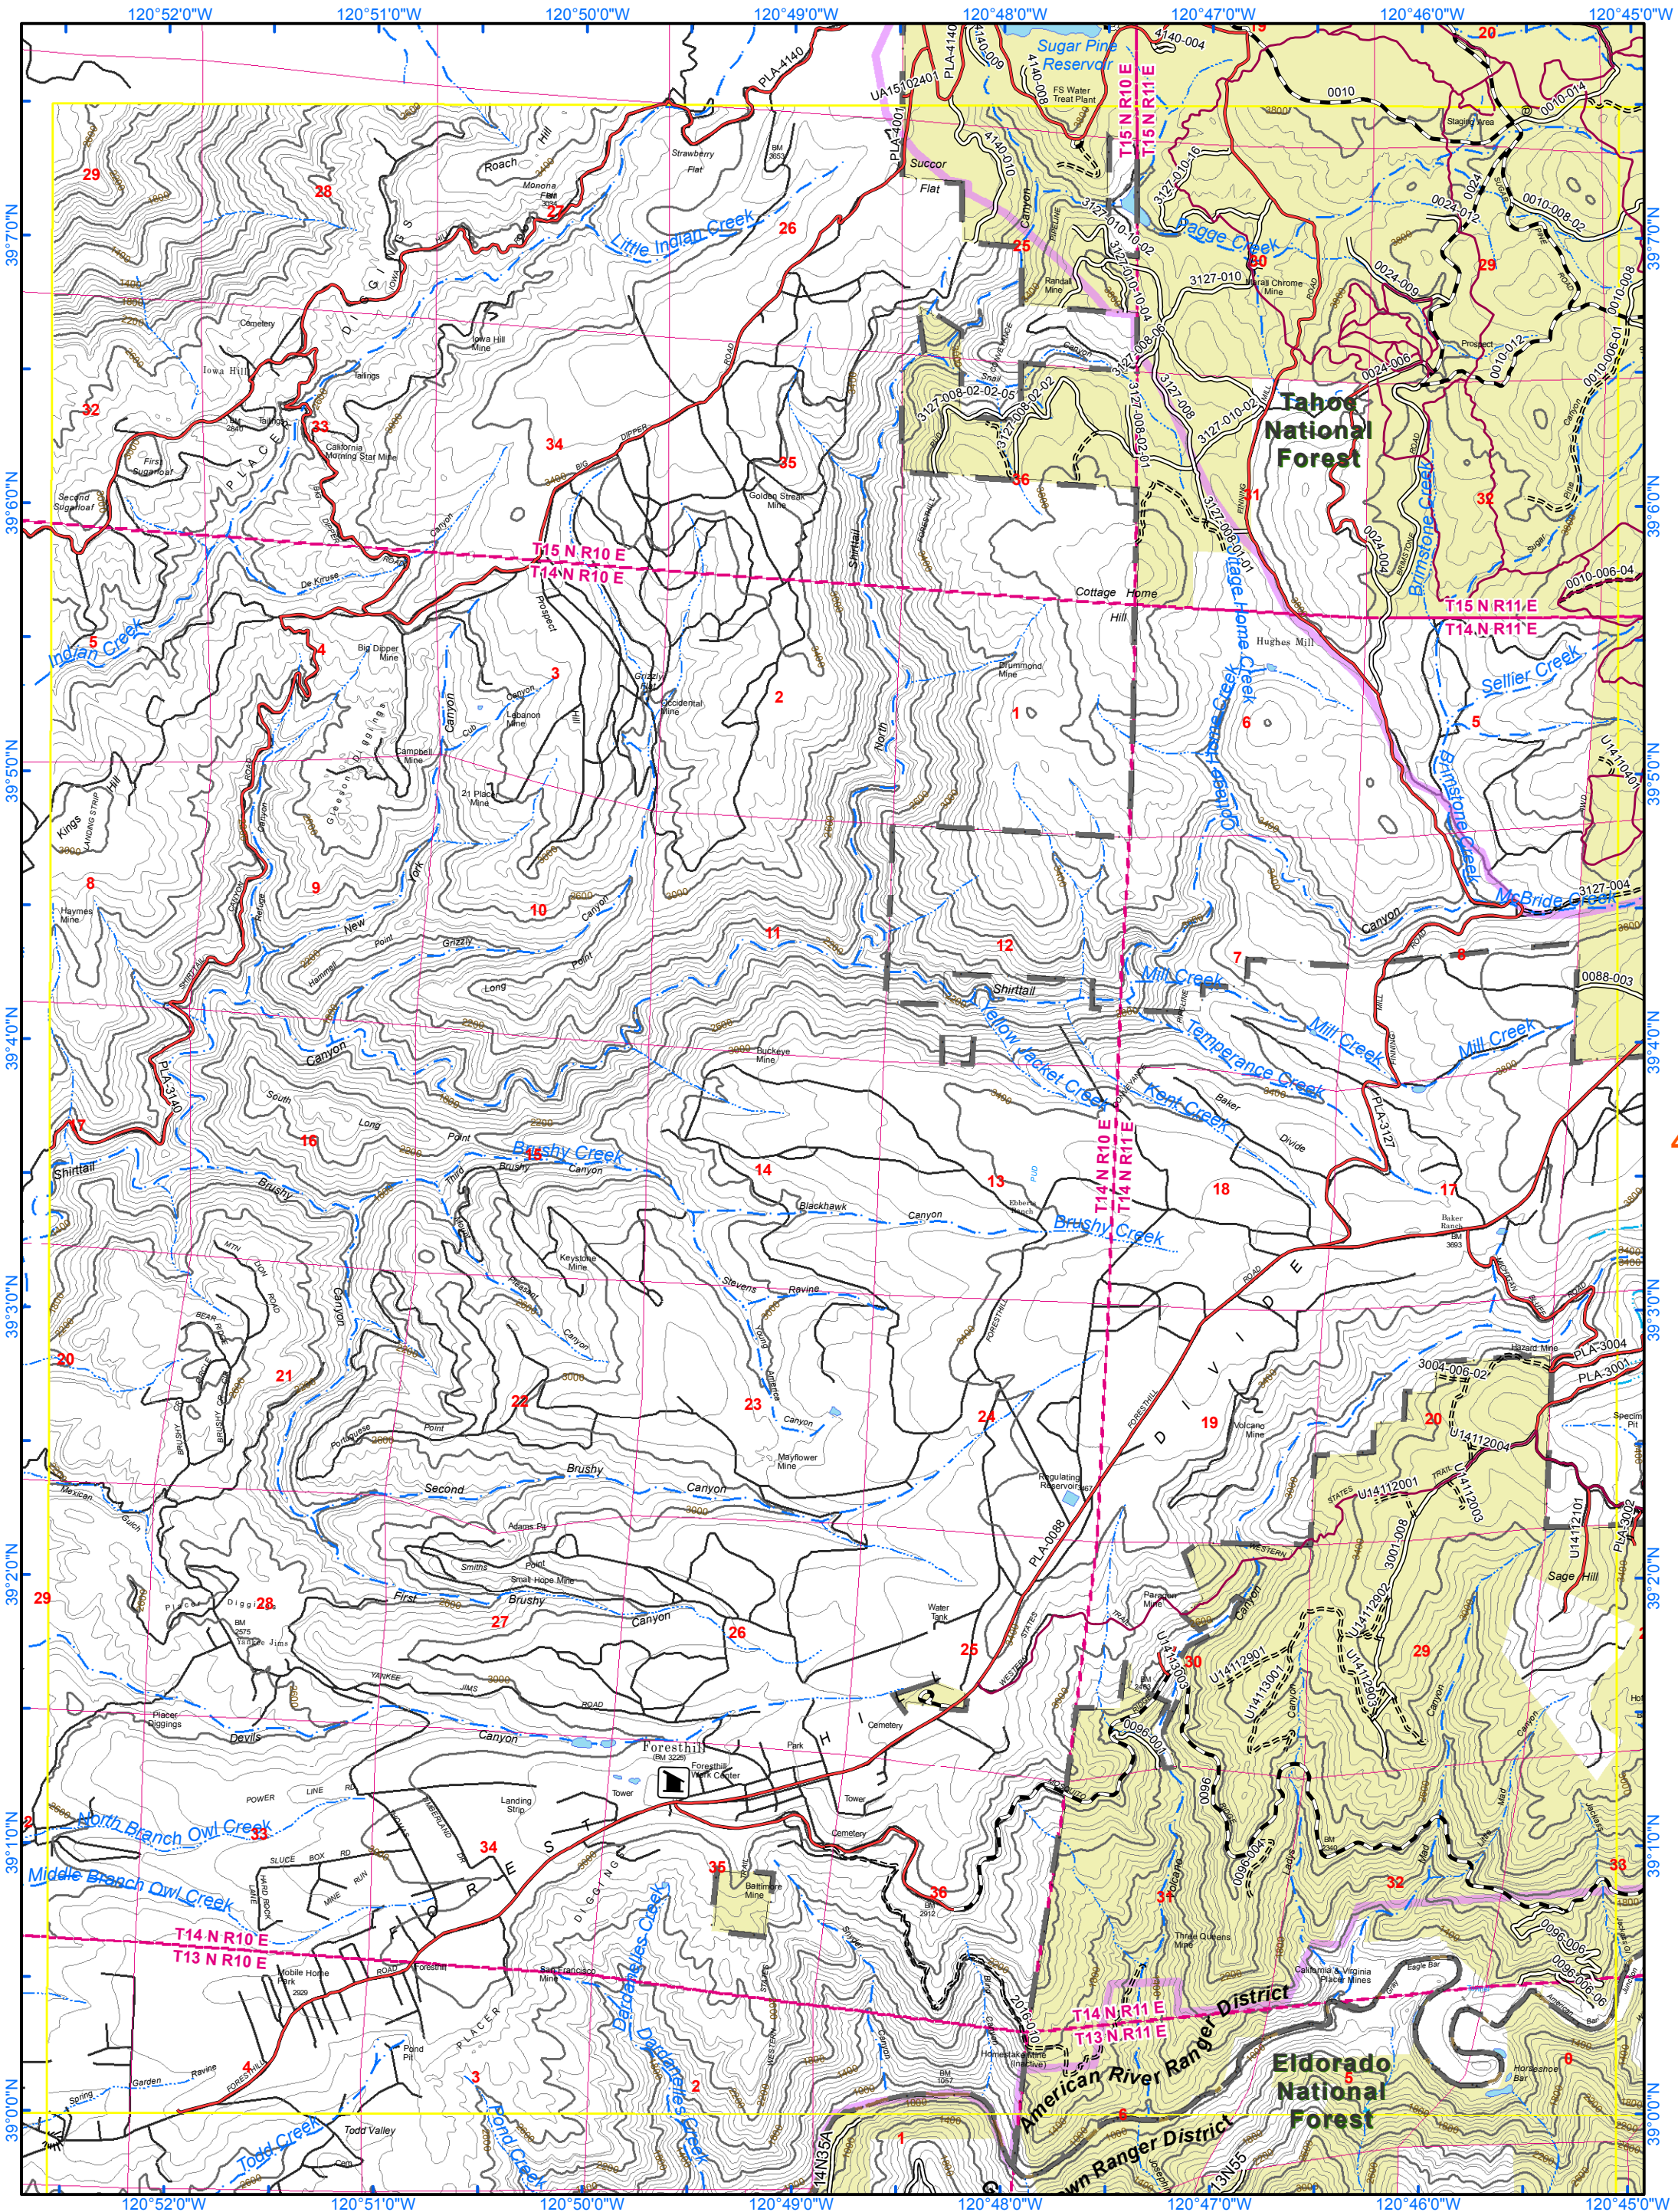

Foresthill, California

39120A7

10

For Internal Use Only

March 2015

Page 3

UTM GRID AND 2014 MAGNETIC NORTH DECLINATION AT CENTER OF SHEET