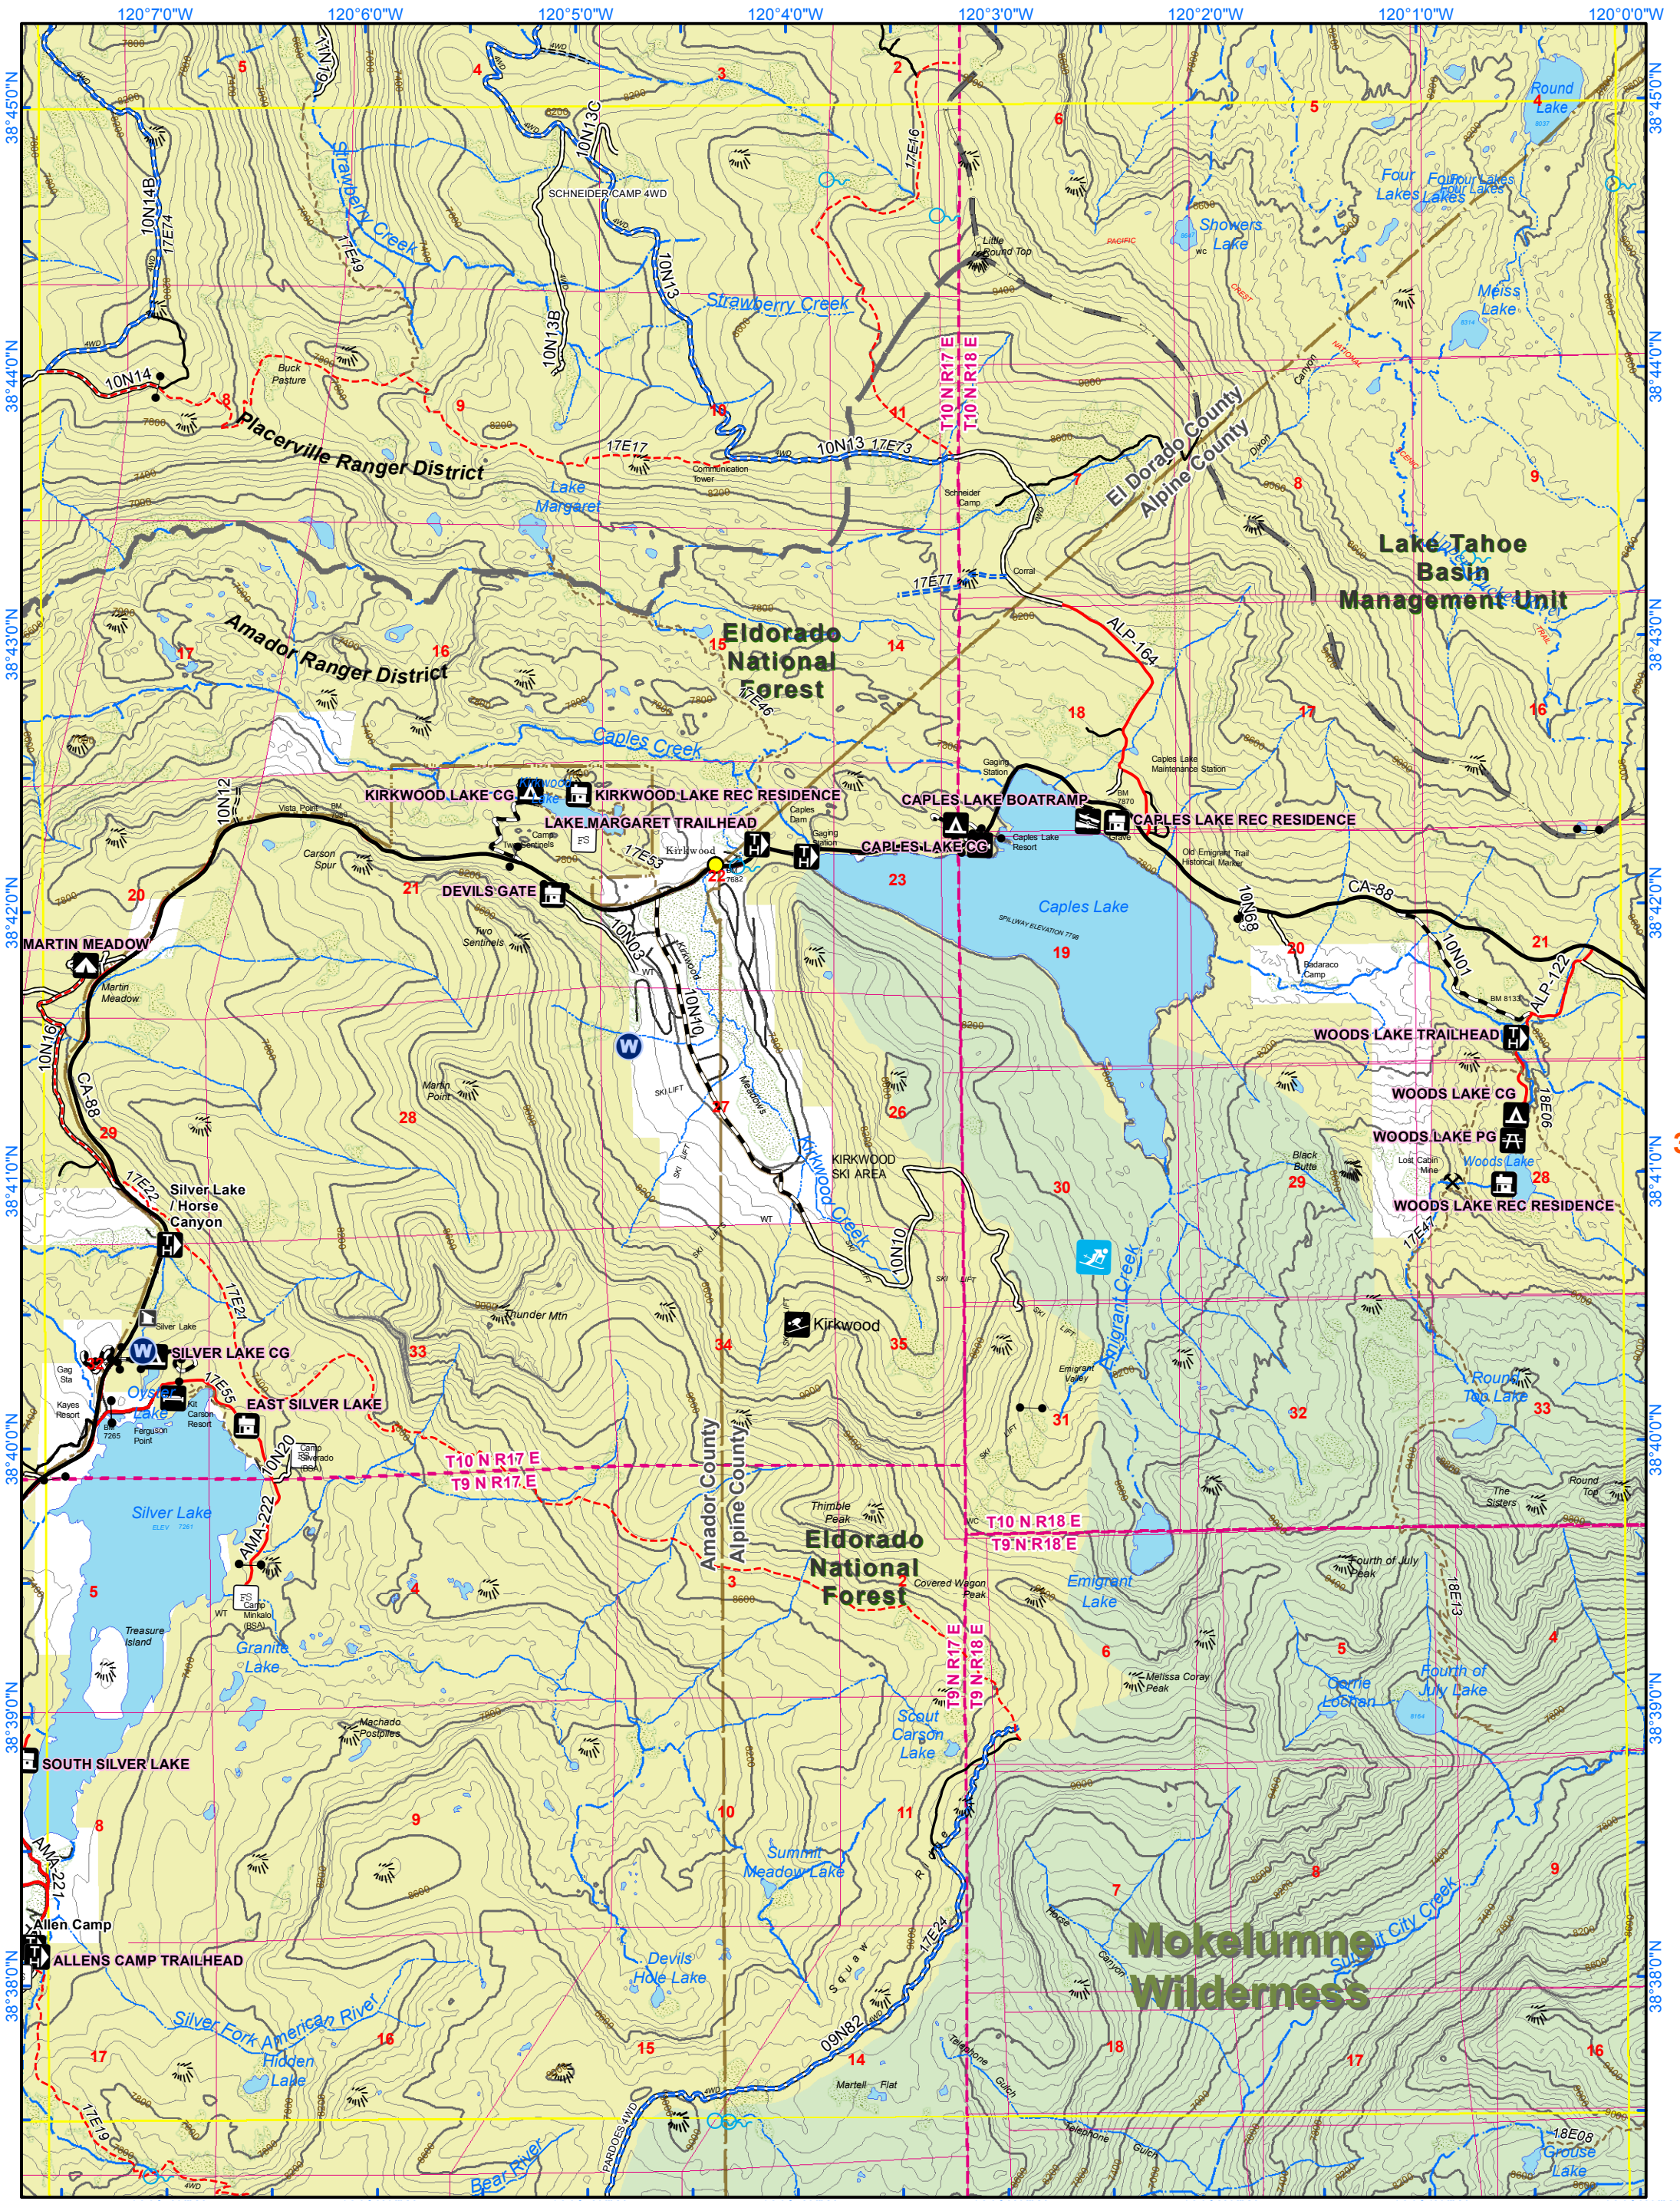

Caples Lake, California

38120F1

22

28

30

35

For Internal Use Only

March 2015

Page 29

UTM GRID AND 2014 MAGNETIC NORTH DECLINATION AT CENTER OF SHEET