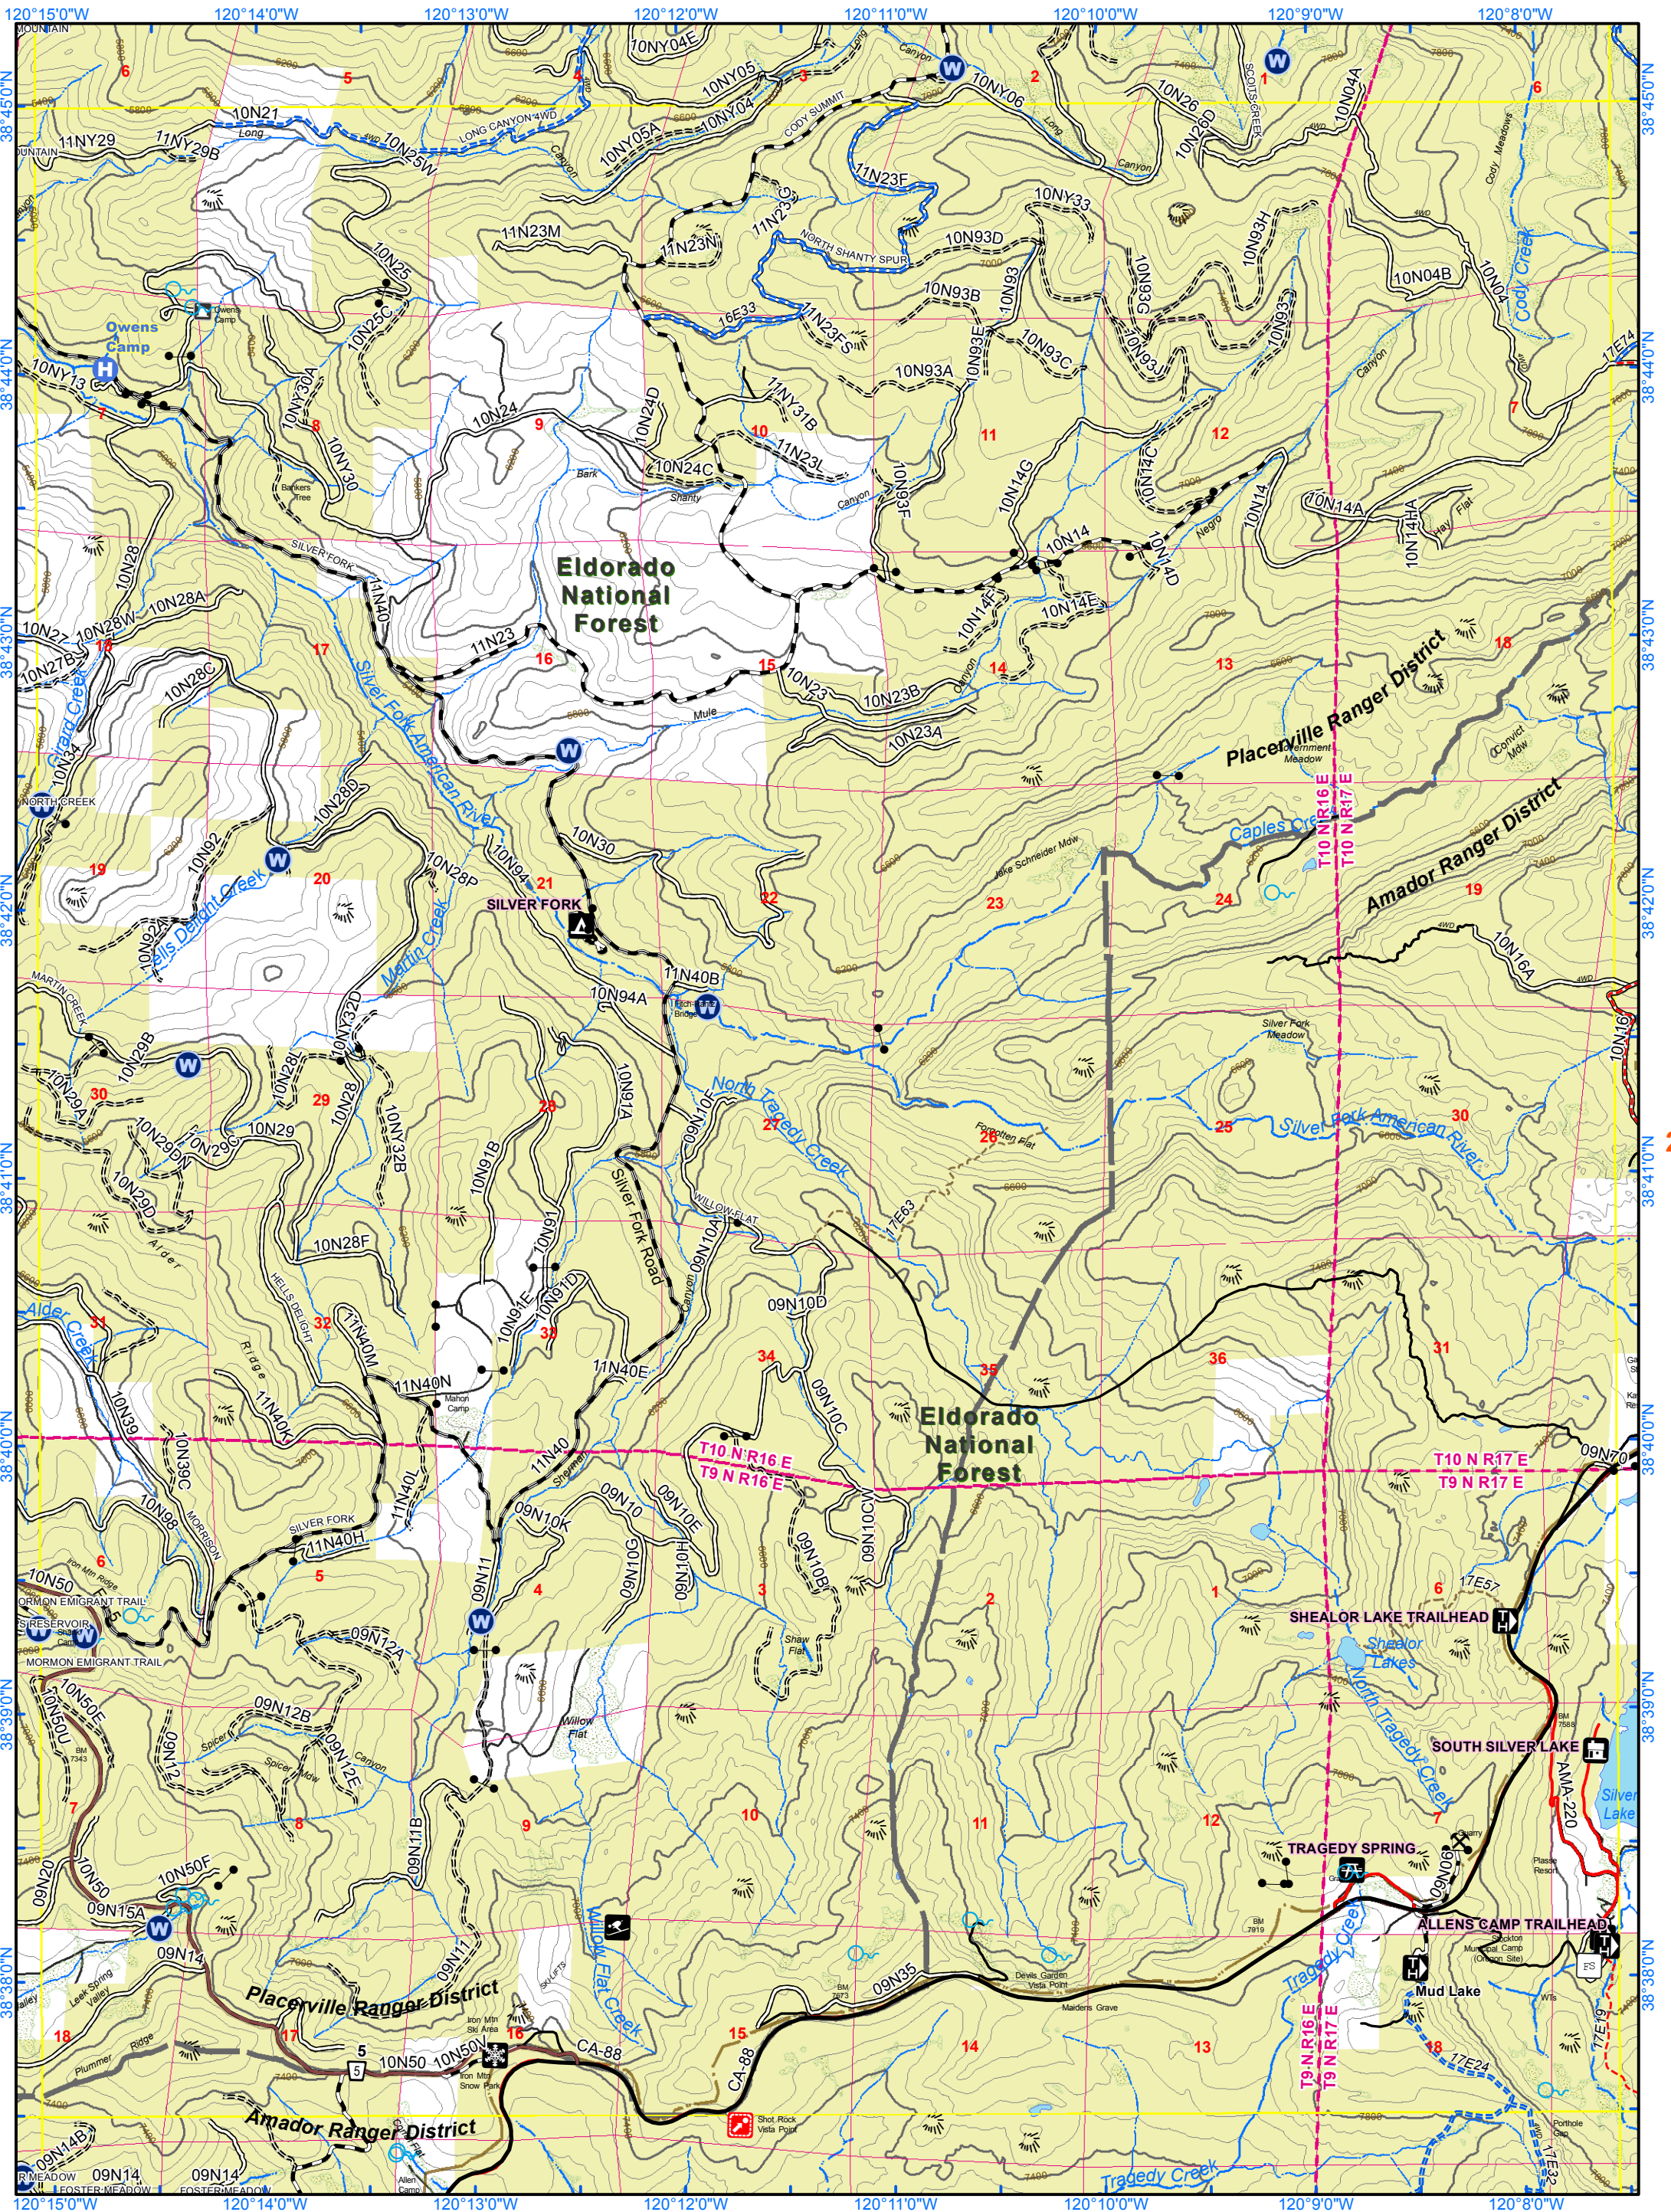

Tragedy Spring, California

38120F2

21

Owens Camp Helispot
38° 44.016'
-120° 14.731'

34

For Internal Use Only

March 2015

Page 28

UTM GRID AND 2014 MAGNETIC NORTH DECLINATION AT CENTER OF SHEET