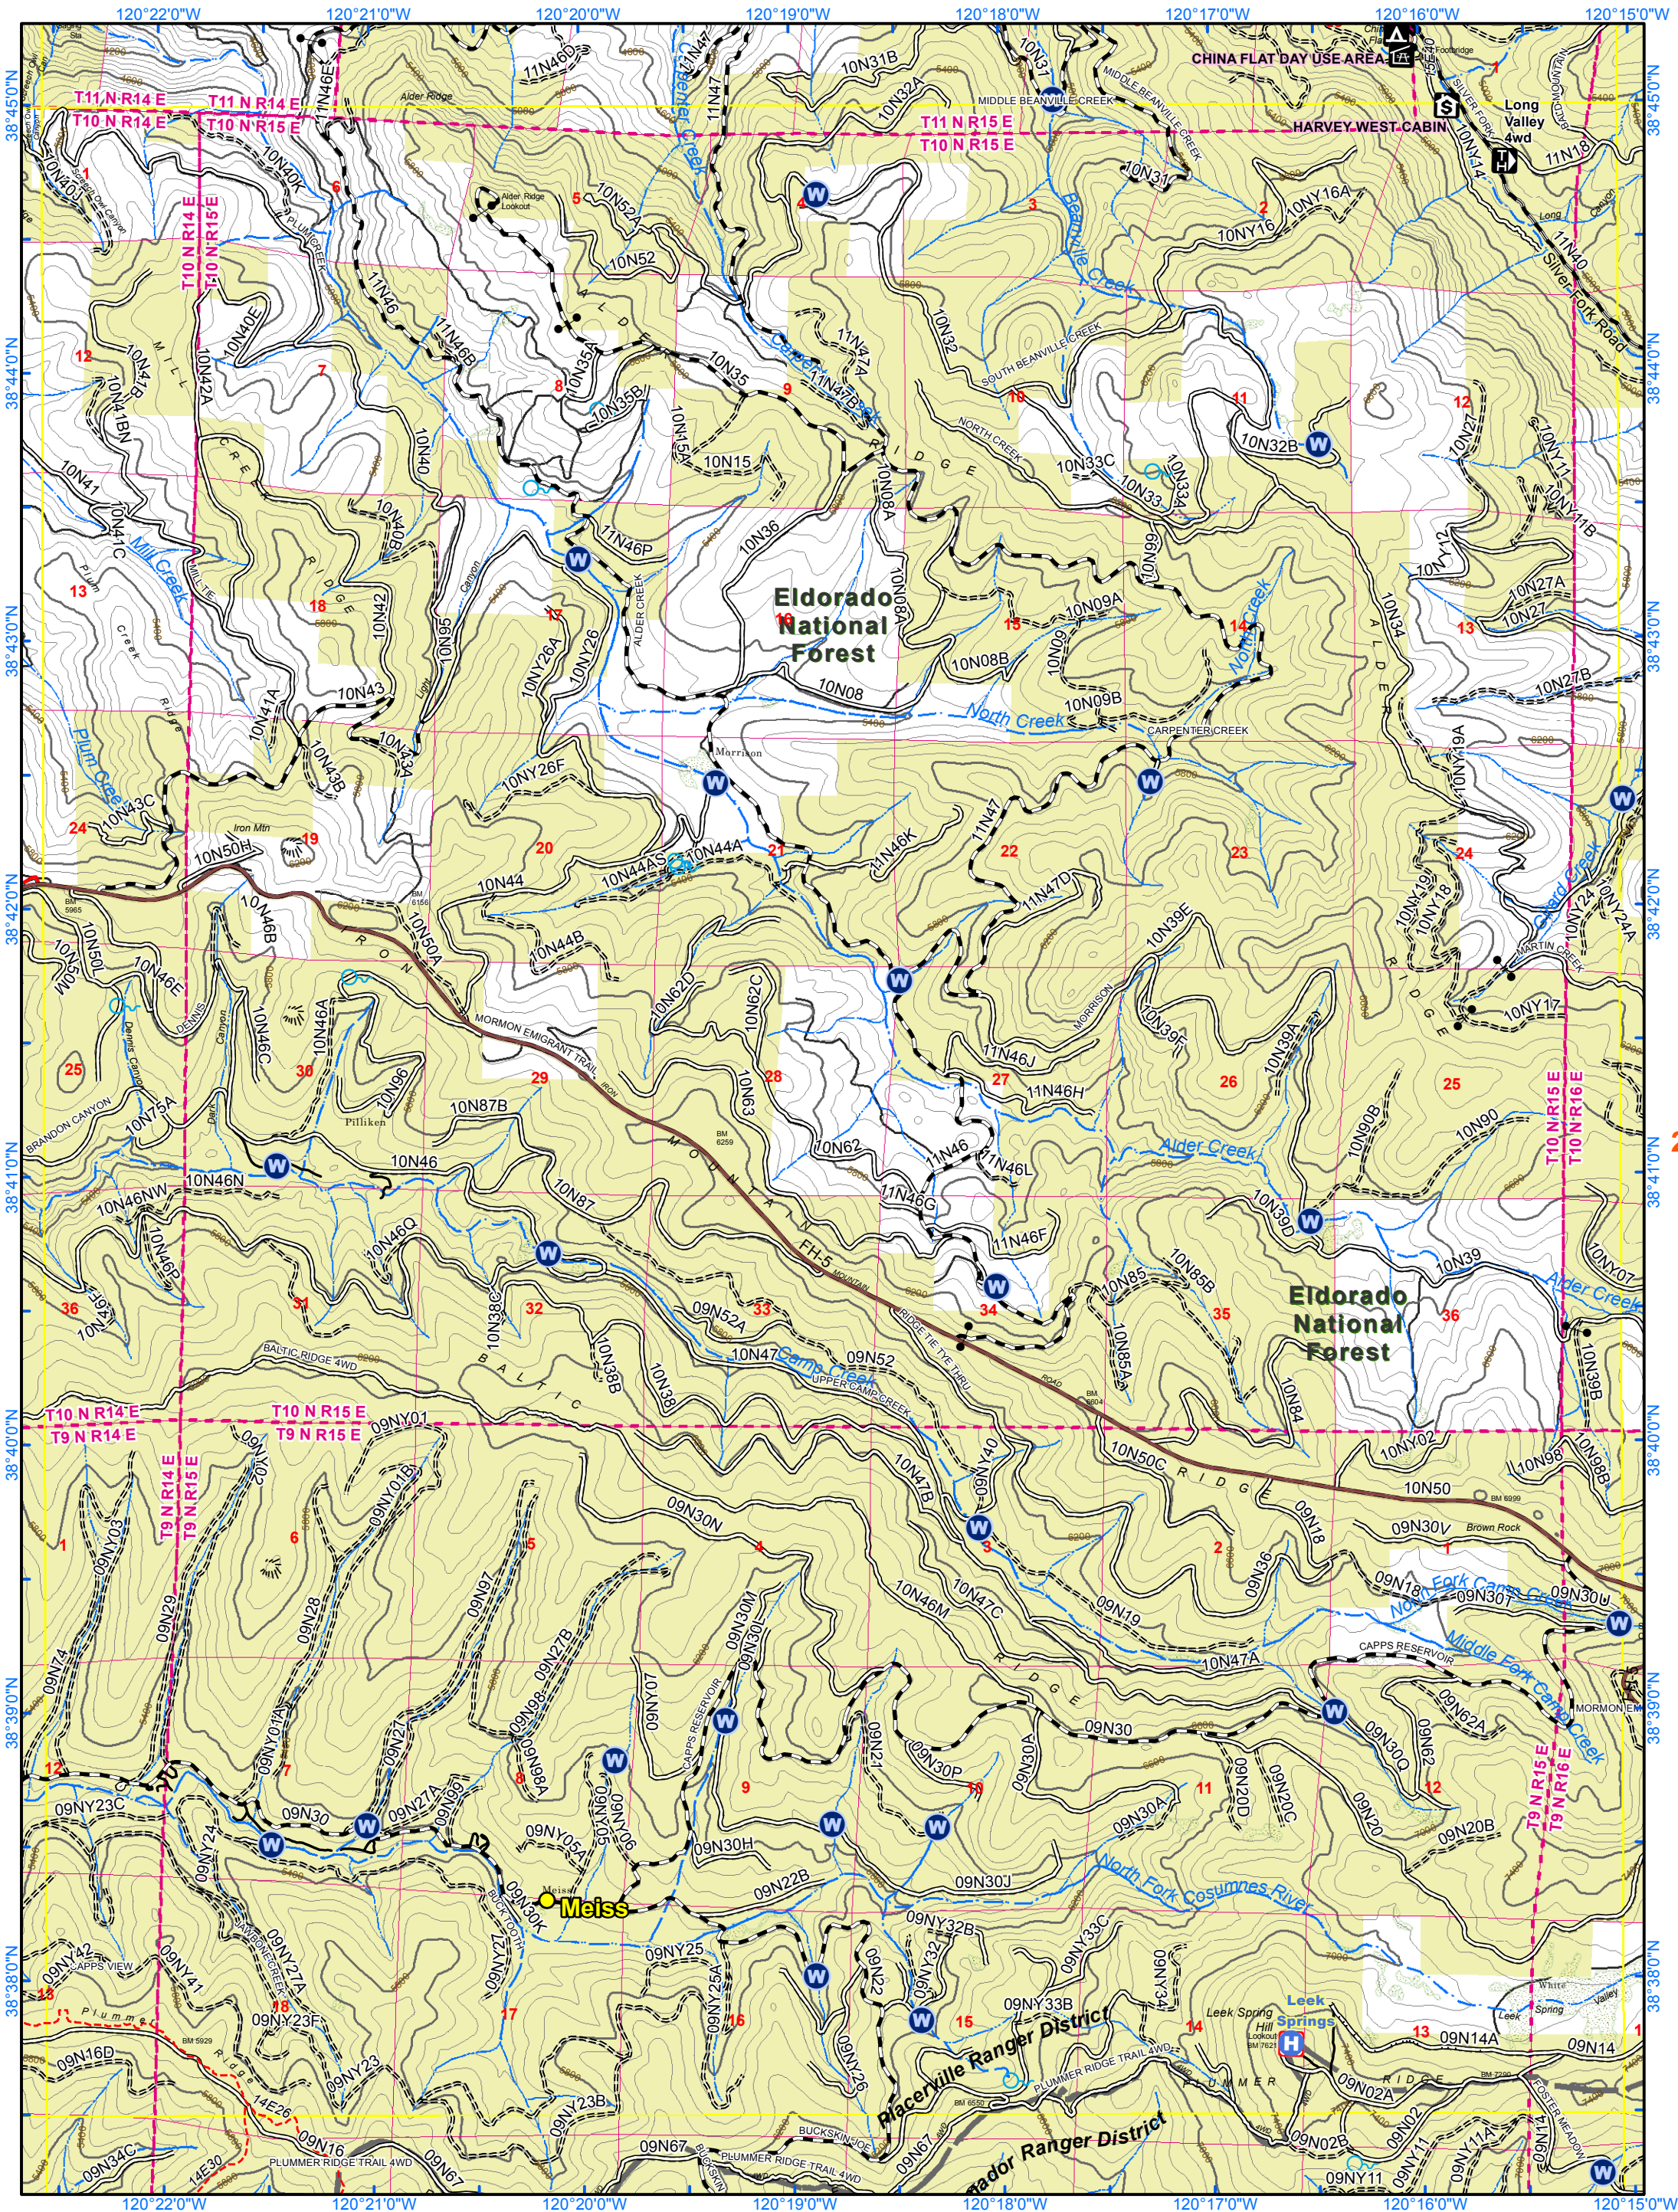

Leek Spring Hill, California

38120F3

20

Leek Springs Helispot
38° 37.754'
-120° 16.640'

33

For Internal Use Only

Contour Interval 80 Feet

0 0.25 0.5 1 Miles

March 2015

Page 27

UTM GRID AND 2014 MAGNETIC NORTH DECLINATION AT CENTER OF SHEET