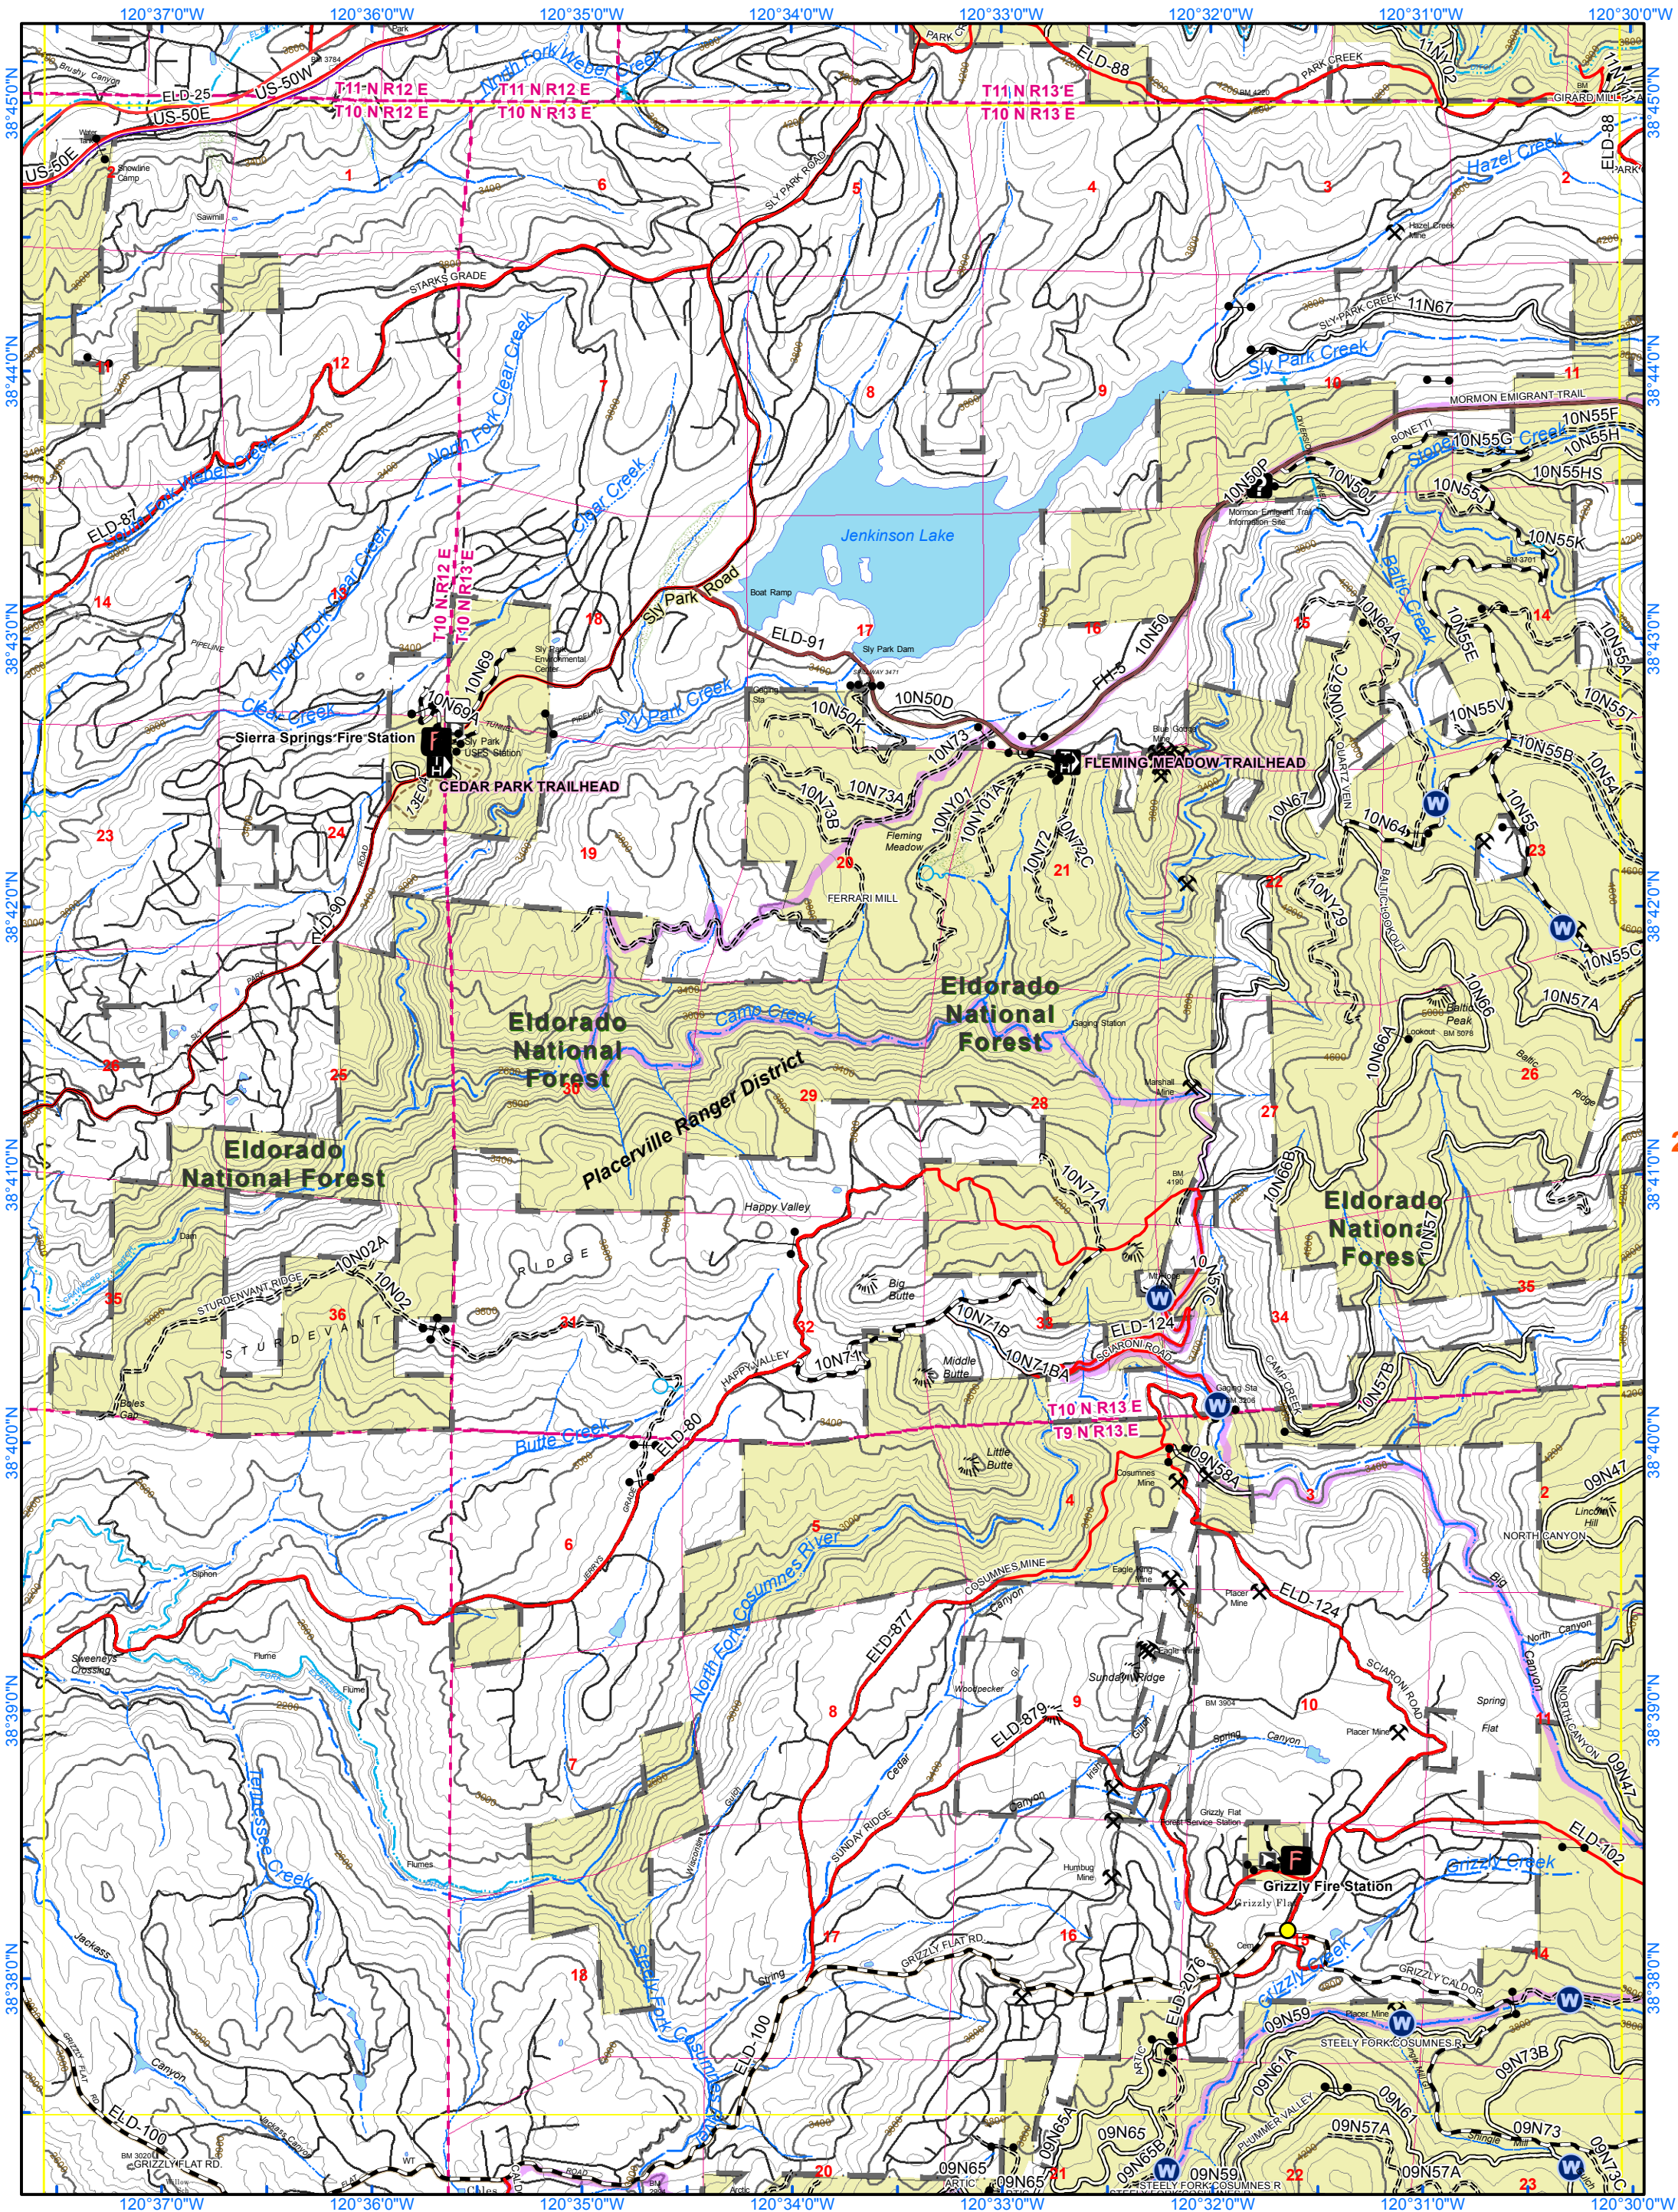

Sly Park, California

38120F5

18

31

For Internal Use Only

March 2015

Page 25

UTM GRID AND 2014 MAGNETIC NORTH DECLINATION AT CENTER OF SHEET