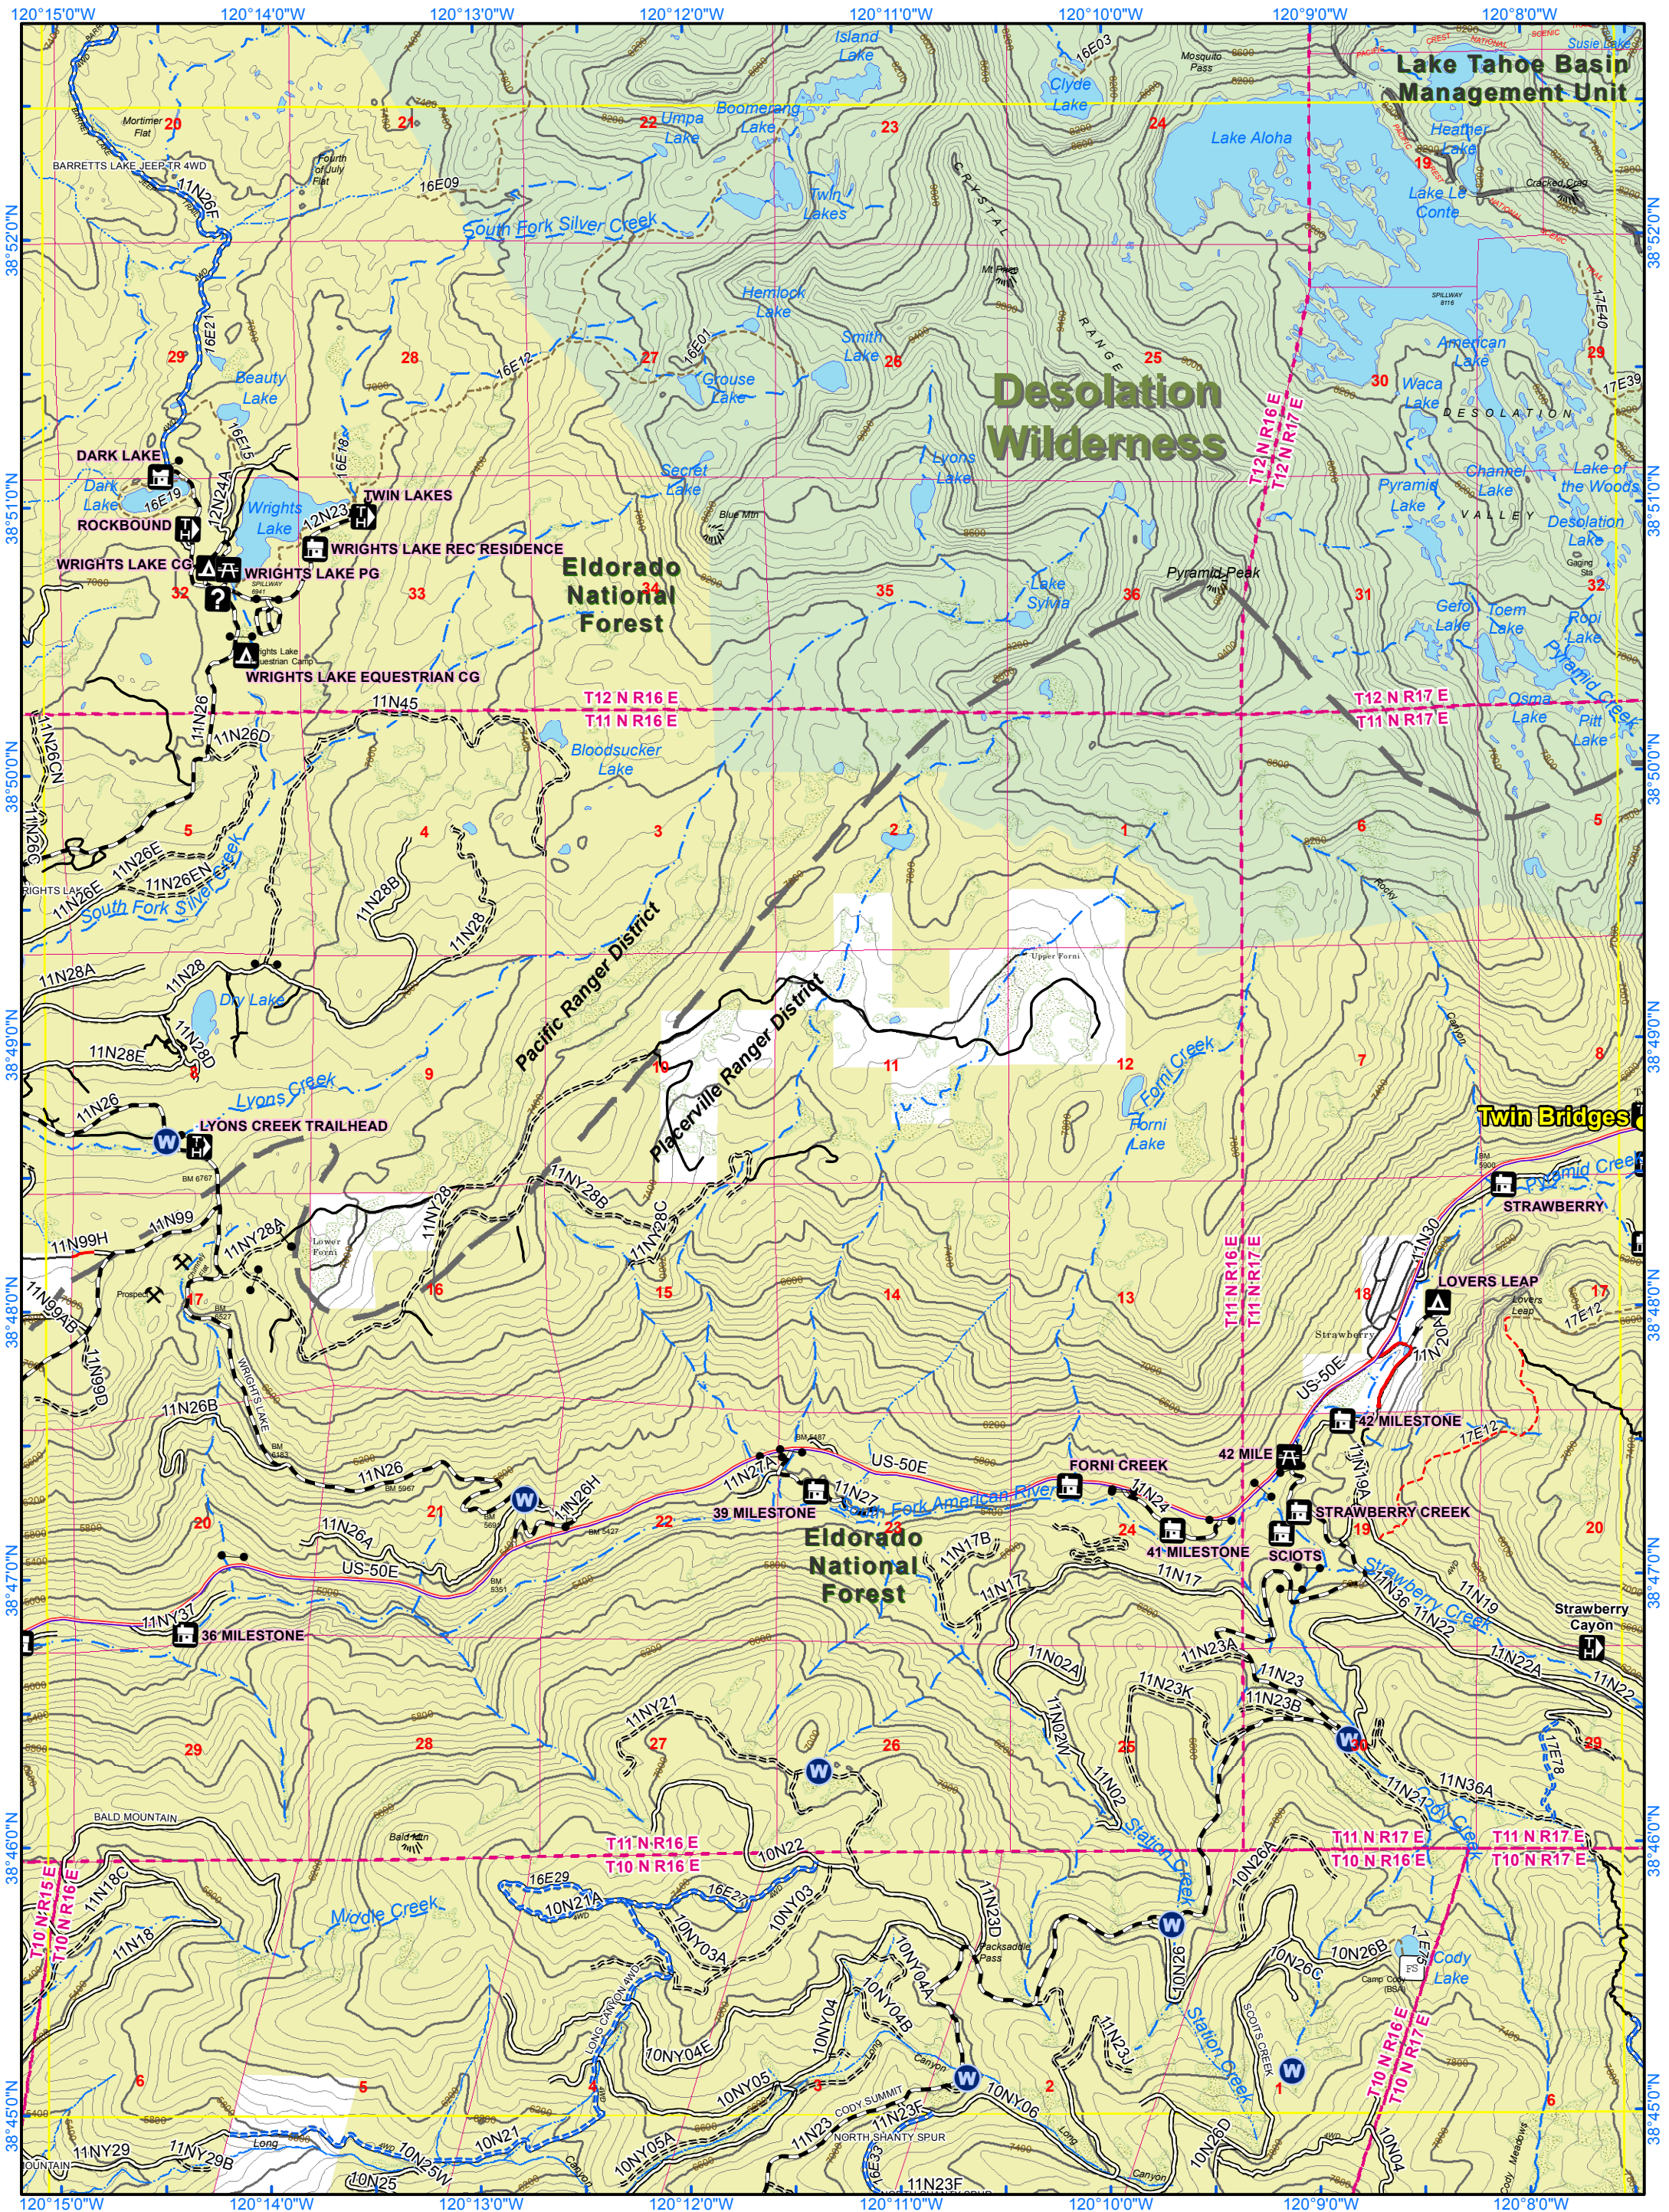

Pyramid Peak, California

38120G2

15

For Internal Use Only

March 2015

UTM GRID AND 2014 MAGNETIC NORTH DECLINATION AT CENTER OF SHEET