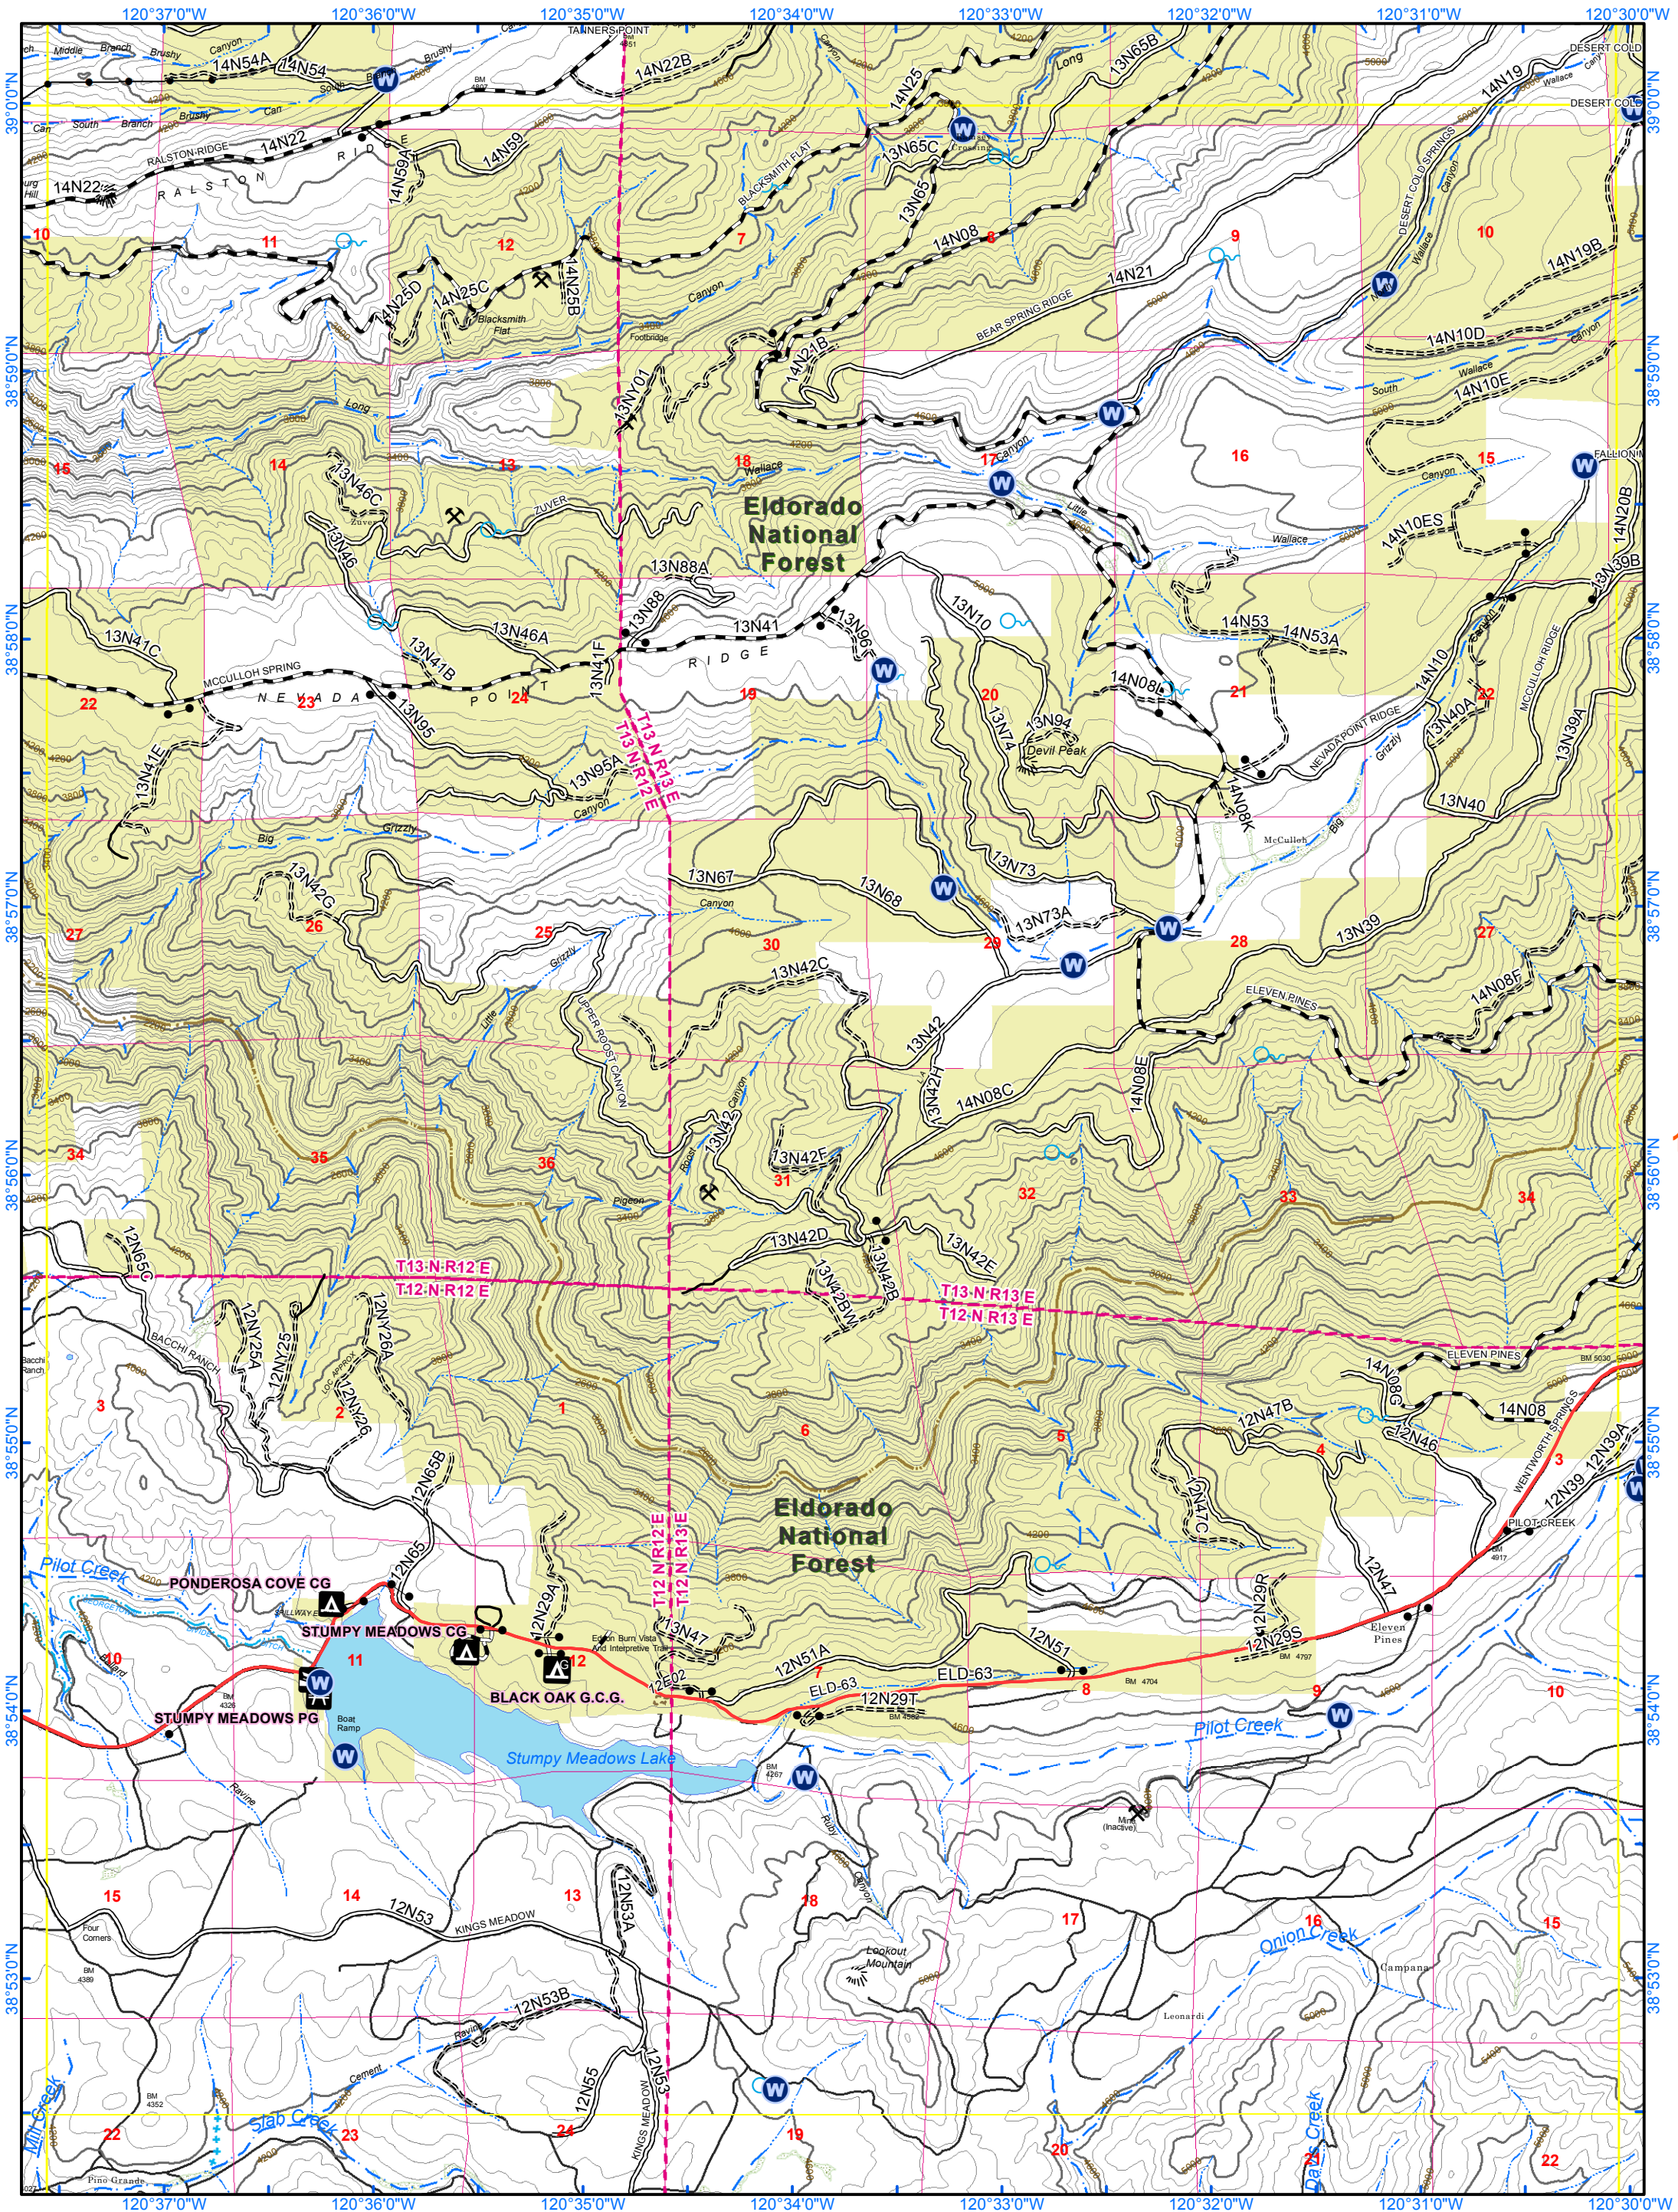

Devil Peak, California

38120H5

5

For Internal Use Only

March 2015

UTM GRID AND 2014 MAGNETIC NORTH DECLINATION AT CENTER OF SHEET