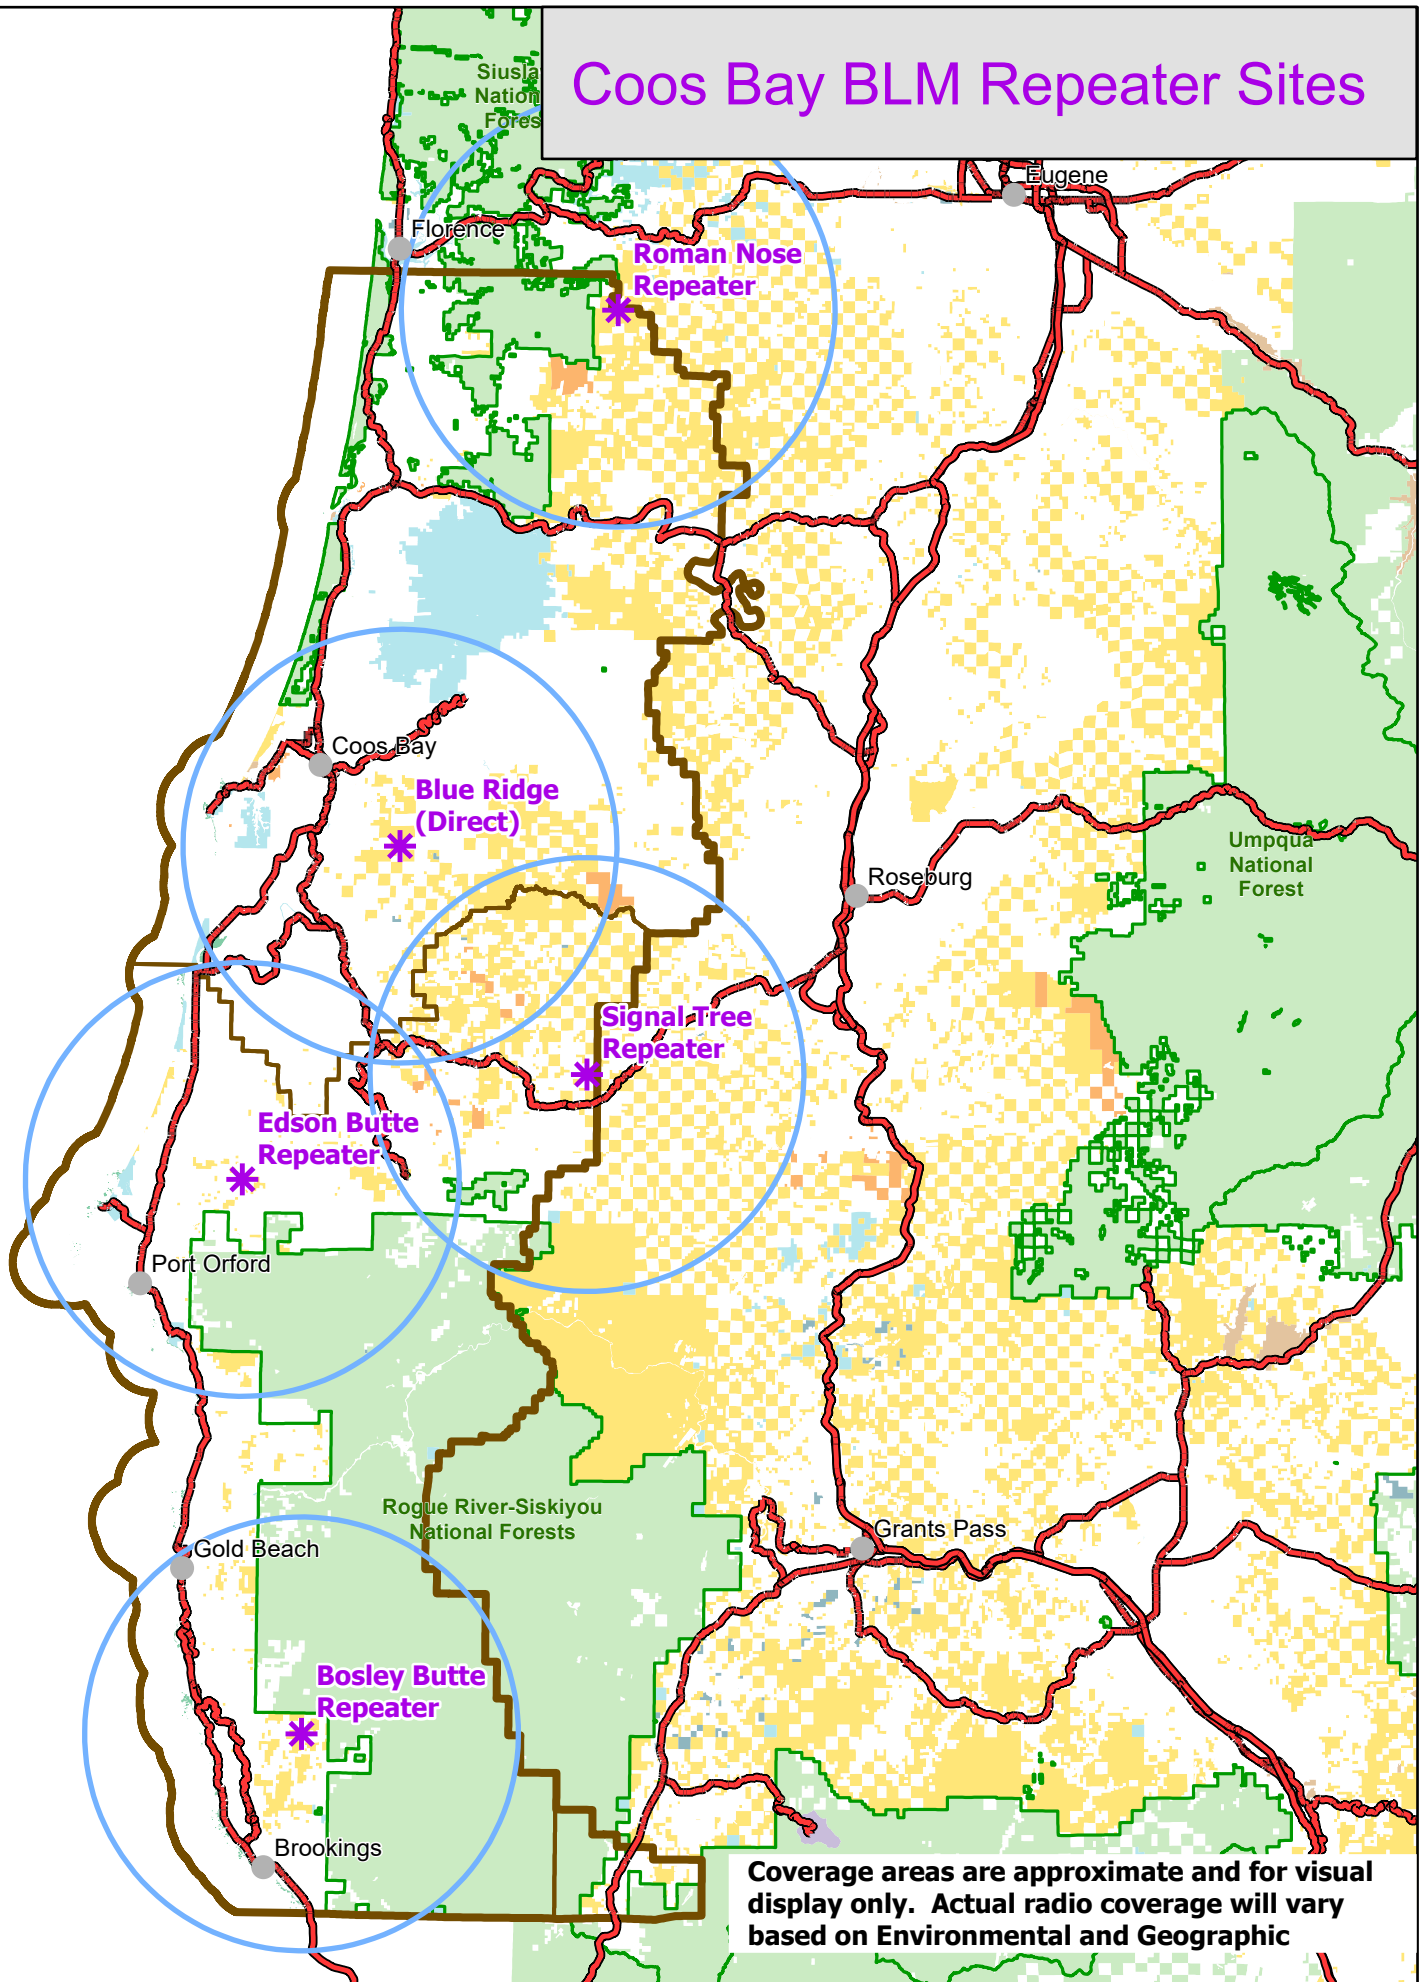

# Coos Bay BLM Repeater Sites

Coverage areas are approximate and for visual display only. Actual radio coverage will vary based on Environmental and Geographic