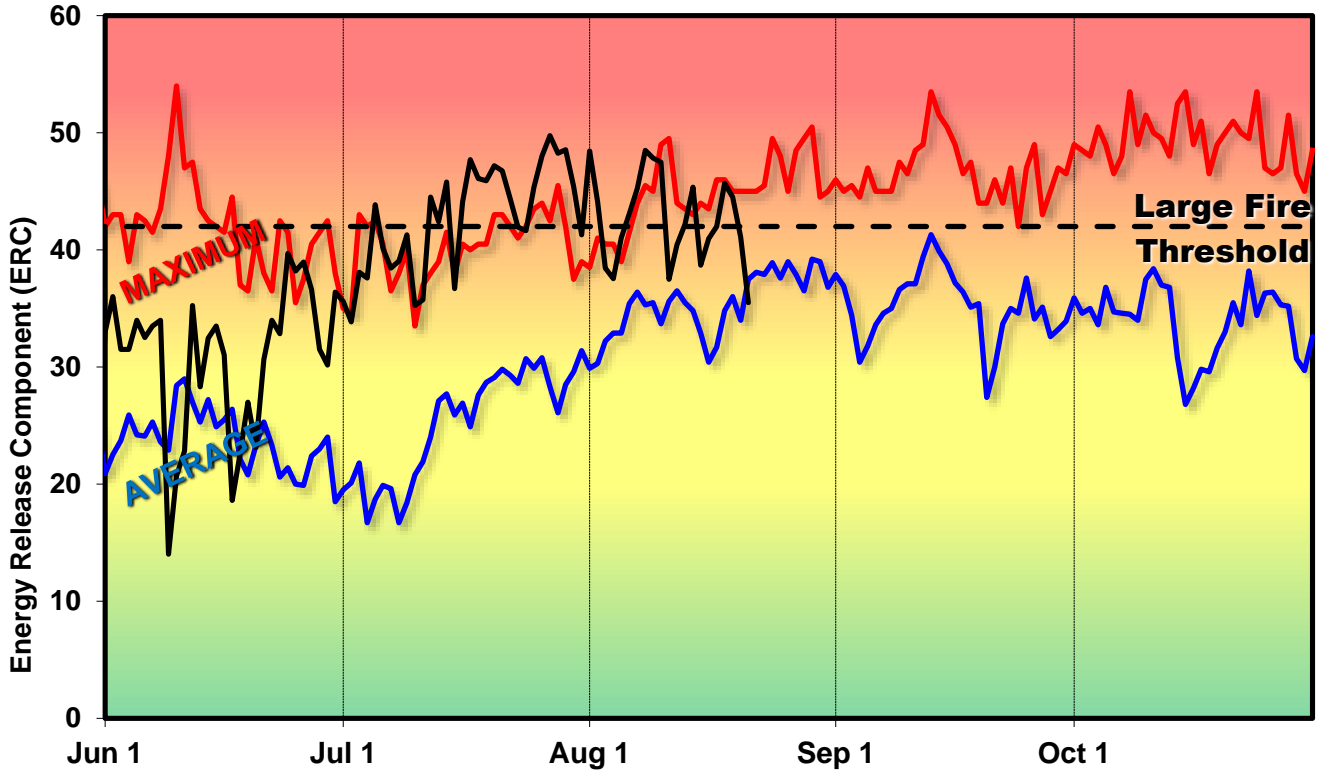

2018 Central OR Adjective Level - FDRA 1: CRST

SIG_FDRA_1 - RoundMtn, BlackRock; FM U 1999-2012

2018 Central OR Adjective Level - FDRA 2: MONU

SIG_FDRA_2 - LavaButte, Colgate, CabinLk; FM H 1999-2012

2018 Central OR Adjective Level - FDRA 3: HDST