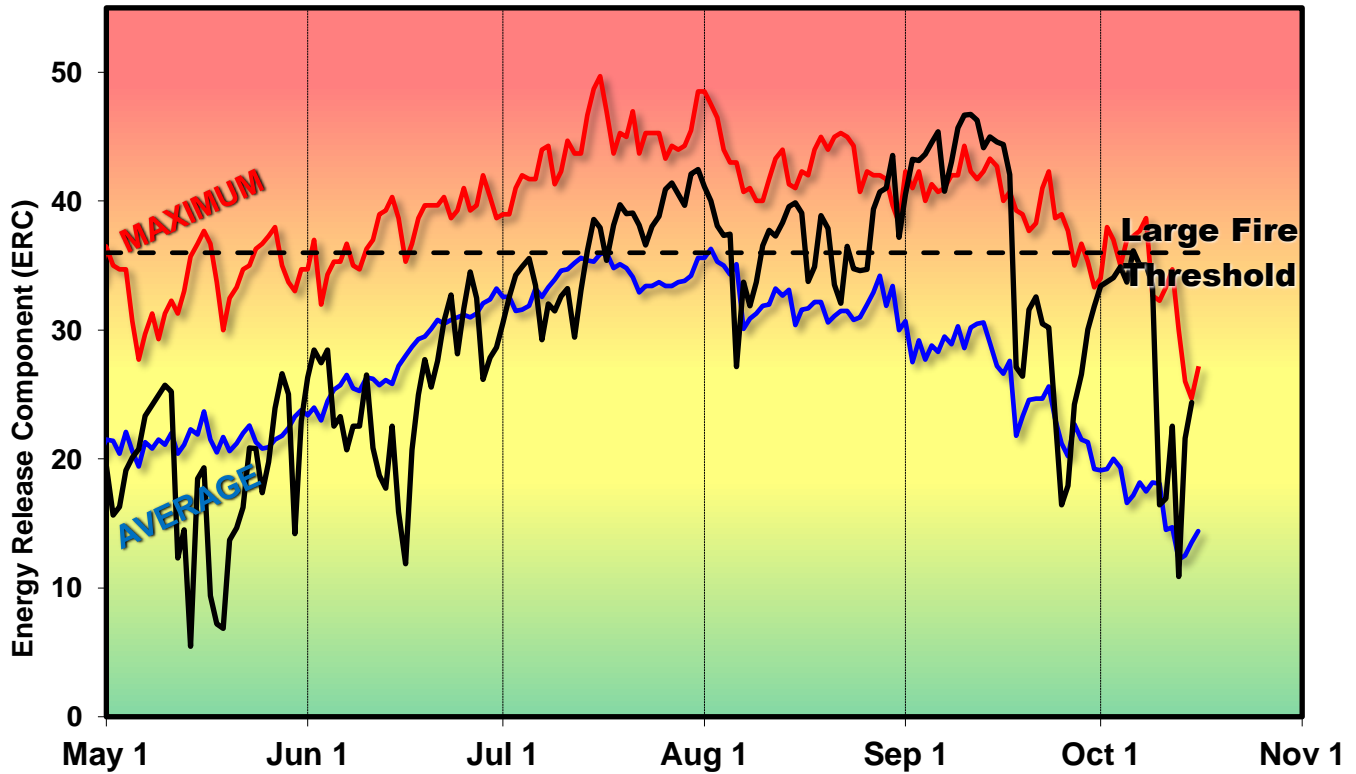

2020 Central OR Adjective Level - FDRA 1: CRST

SIG_FDRA_1 - RoundMtn, BlackRock; FM U 1999-2017

2020 Central OR Adjective Level - FDRA 2: MONU

SIG_FDRA_2 - Lava Bt, Colgate, CabinLk; FM H 1999-2017

2020 Central OR Adjective Level - FDRA 3: HDST