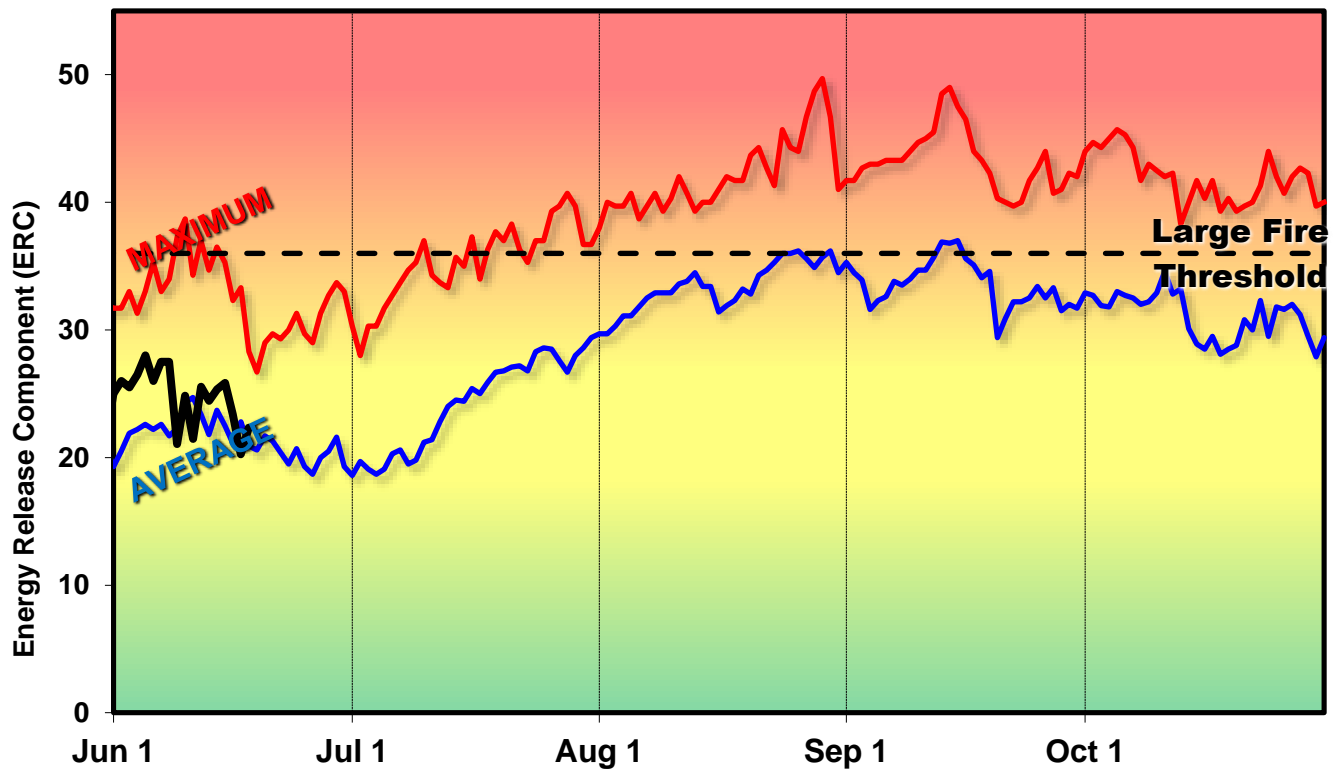

2018 Central OR Adjective Level - FDRA 1: CRST

SIG_FDRA_1 - RoundMtn, BlackRock; FM U 1999-2012

2018 Central OR Adjective Level - FDRA 2: MONU

SIG_FDRA_2 - LavaButte, Colgate, CabinLk; FM H 1999-2012

2018 Central OR Adjective Level - FDRA 3: HDST