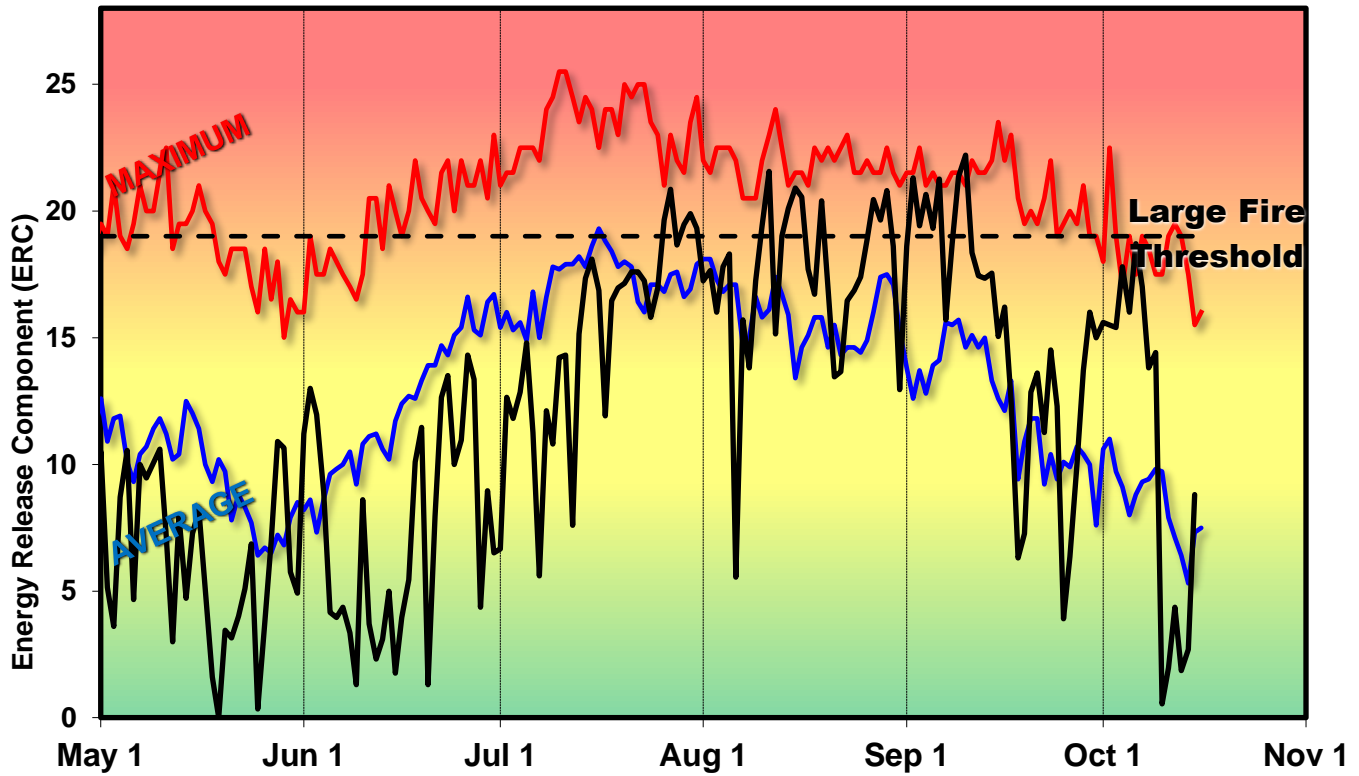

2020 Central OR Adjective Level - FDRA 3: HDST

SIG_FDRA_3 - NPoleRdg, Patjens; FM T 1999-2017