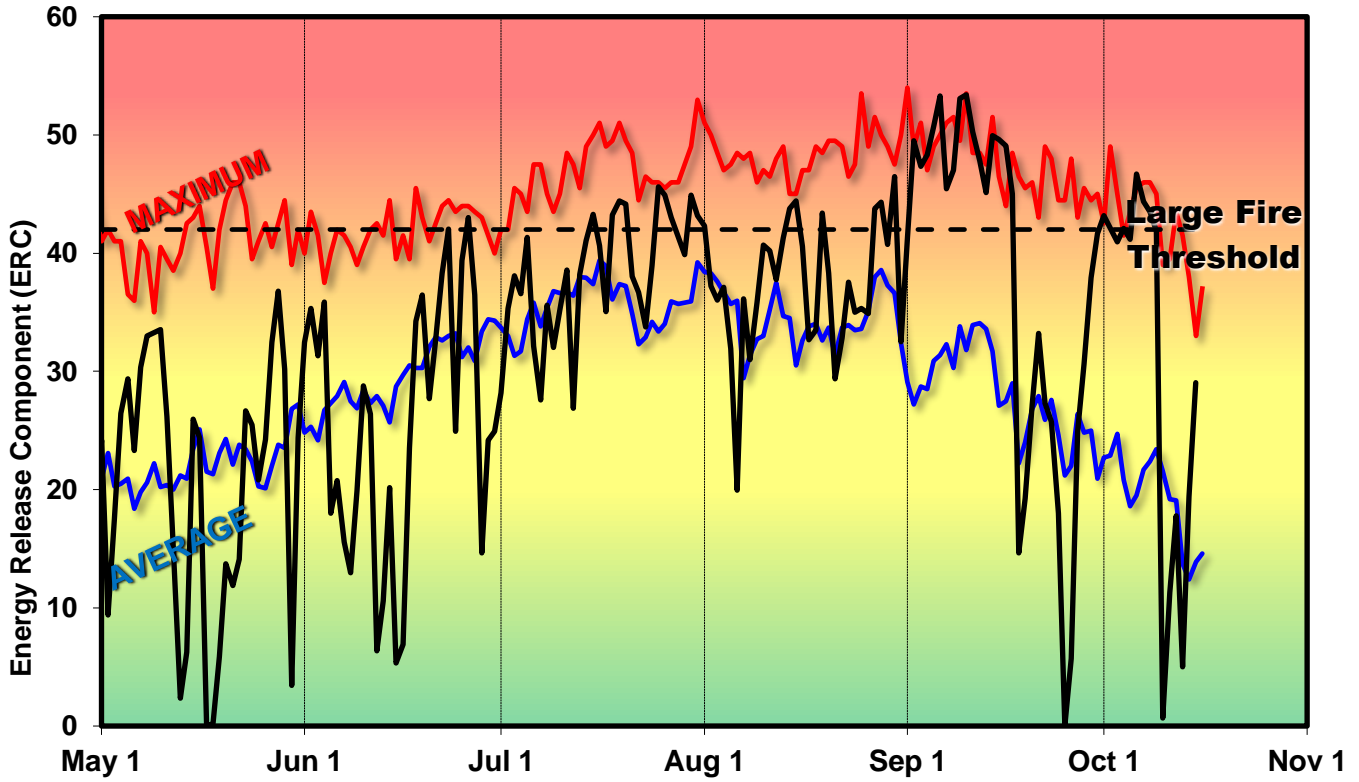

2020 Central OR Adjective Level - FDRA 1: CRST

SIG_FDRA_1 - RoundMtn, BlackRock; FM U 1999-2017

2020 Central OR Adjective Level - FDRA 2: MONU

SIG_FDRA_2 - Lava Bt, Colgate, CabinLk; FM H 1999-2017

2020 Central OR Adjective Level - FDRA 3: HDST