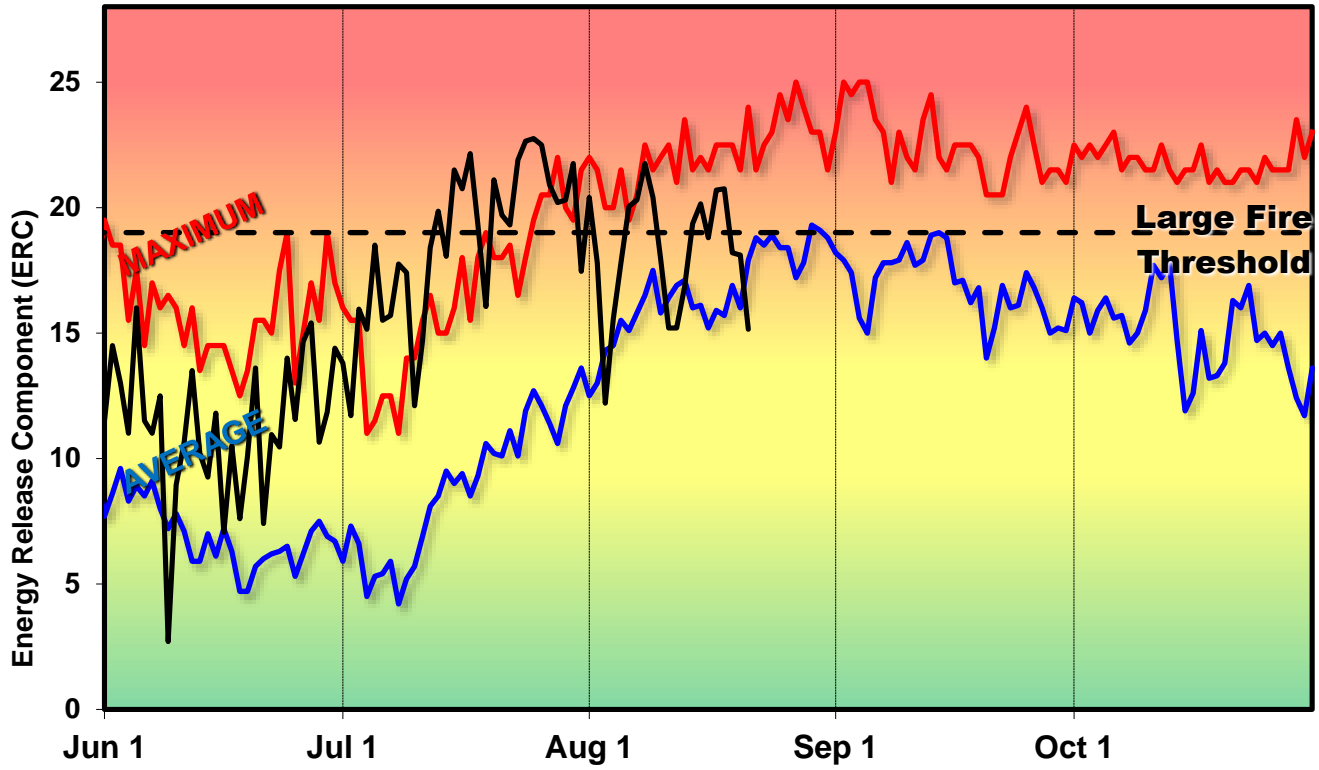

SIG_FDRA_3 - NPoleRdg, Patjens; FM I 1999-2012