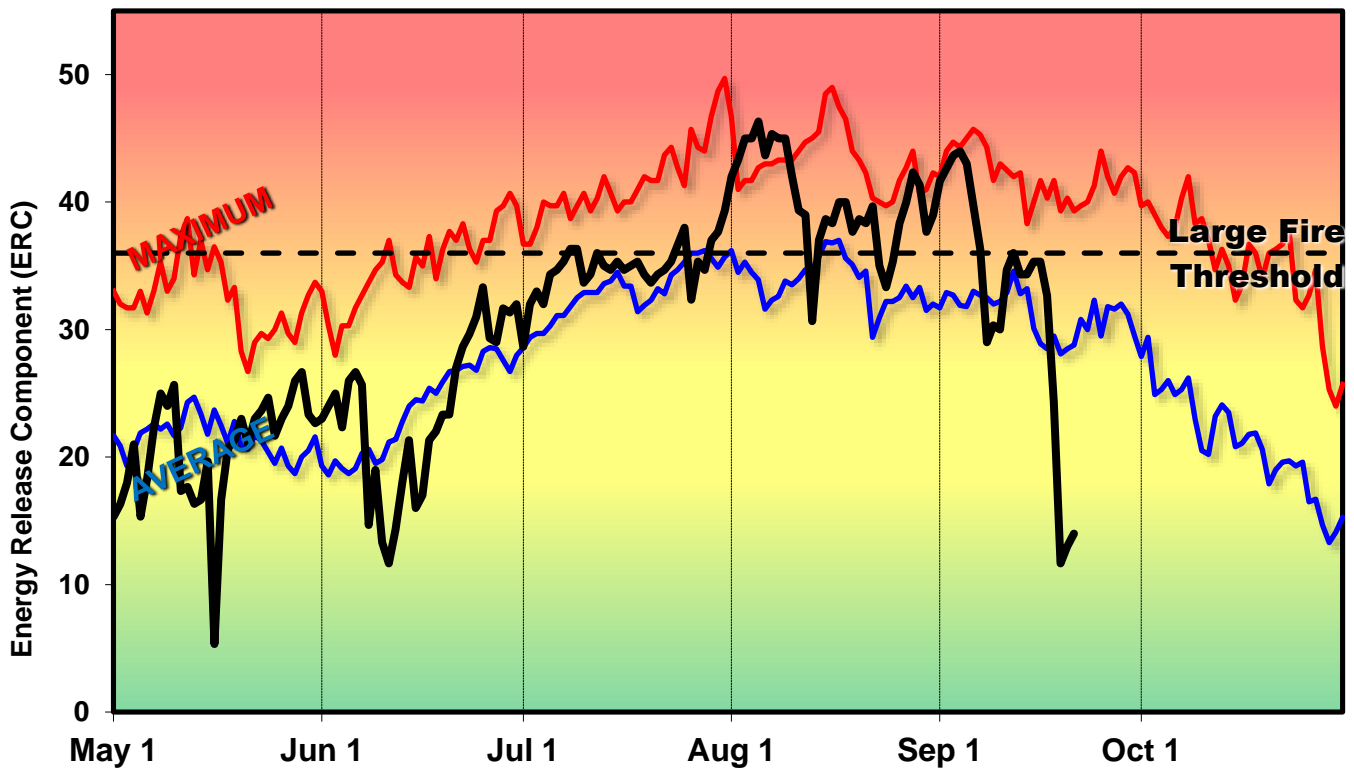

2017 Central OR Adjective Level - FDRA 1: CRST

SIG_FDRA_1 - RoundMtn, BlackRock; FM U 2006-2016

2017 Central OR Adjective Level - FDRA 2: MONU

SIG_FDRA_2 - LavaButte, Colgate, CabinLk; FM H 2006-2016

2017 Central OR Adjective Level - FDRA 3: HDST