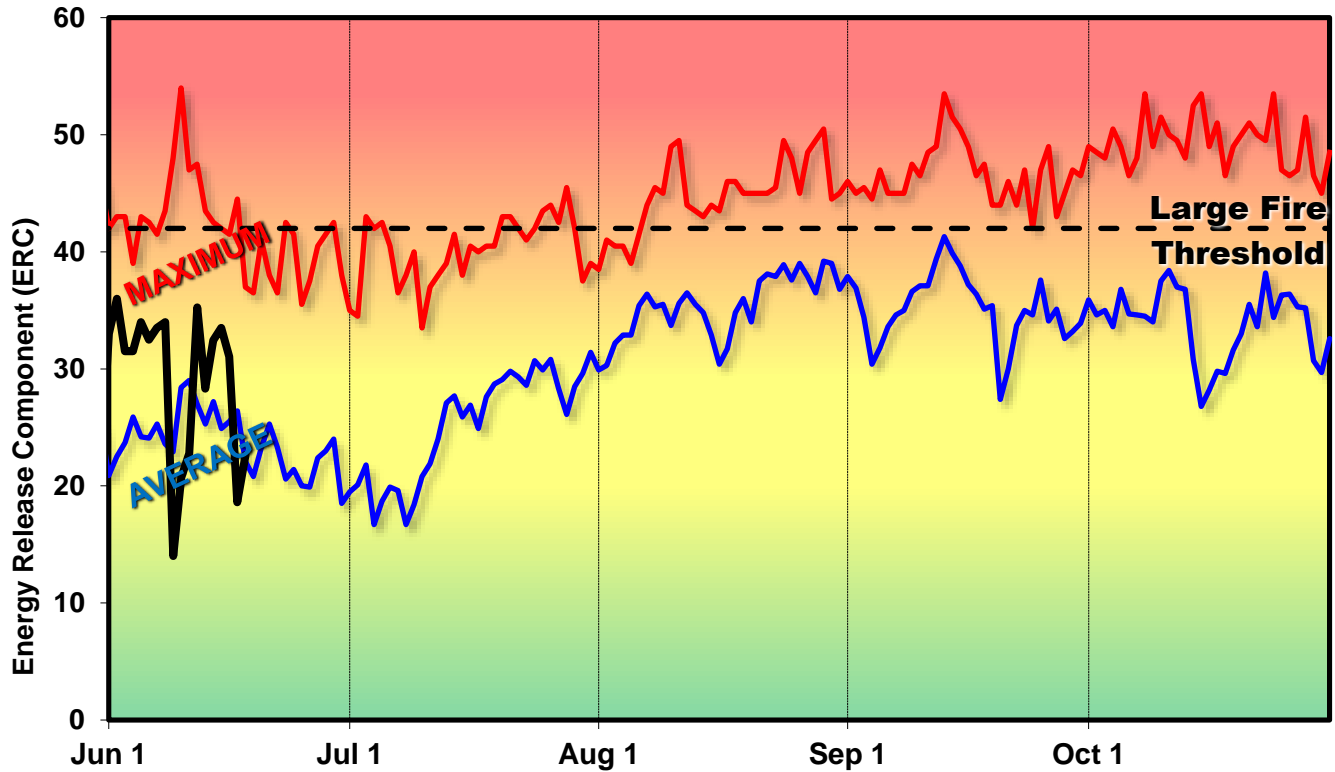

2018 Central OR Adjective Level - FDRA 1: CRST

SIG_FDRA_1 - RoundMtn, BlackRock; FM U 1999-2012

2018 Central OR Adjective Level - FDRA 2: MONU

SIG_FDRA_2 - LavaButte, Colgate, CabinLk; FM H 1999-2012

2018 Central OR Adjective Level - FDRA 3: HDST