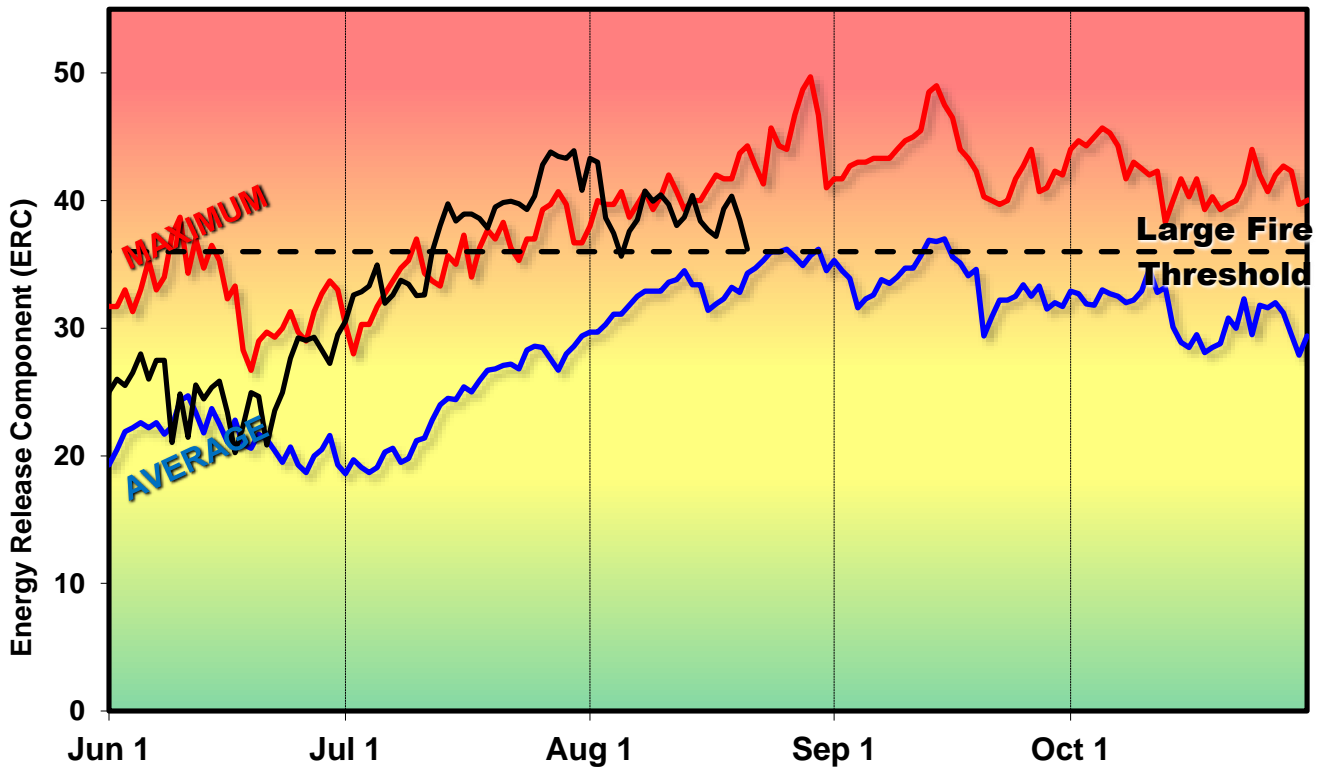

2018 Central OR Adjective Level - FDRA 1: CRST

SIG_FDRA_1 - RoundMtn, BlackRock; FM U 1999-2012

2018 Central OR Adjective Level - FDRA 2: MONU

SIG_FDRA_2 - LavaButte, Colgate, CabinLk; FM H 1999-2012

2018 Central OR Adjective Level - FDRA 3: HDST