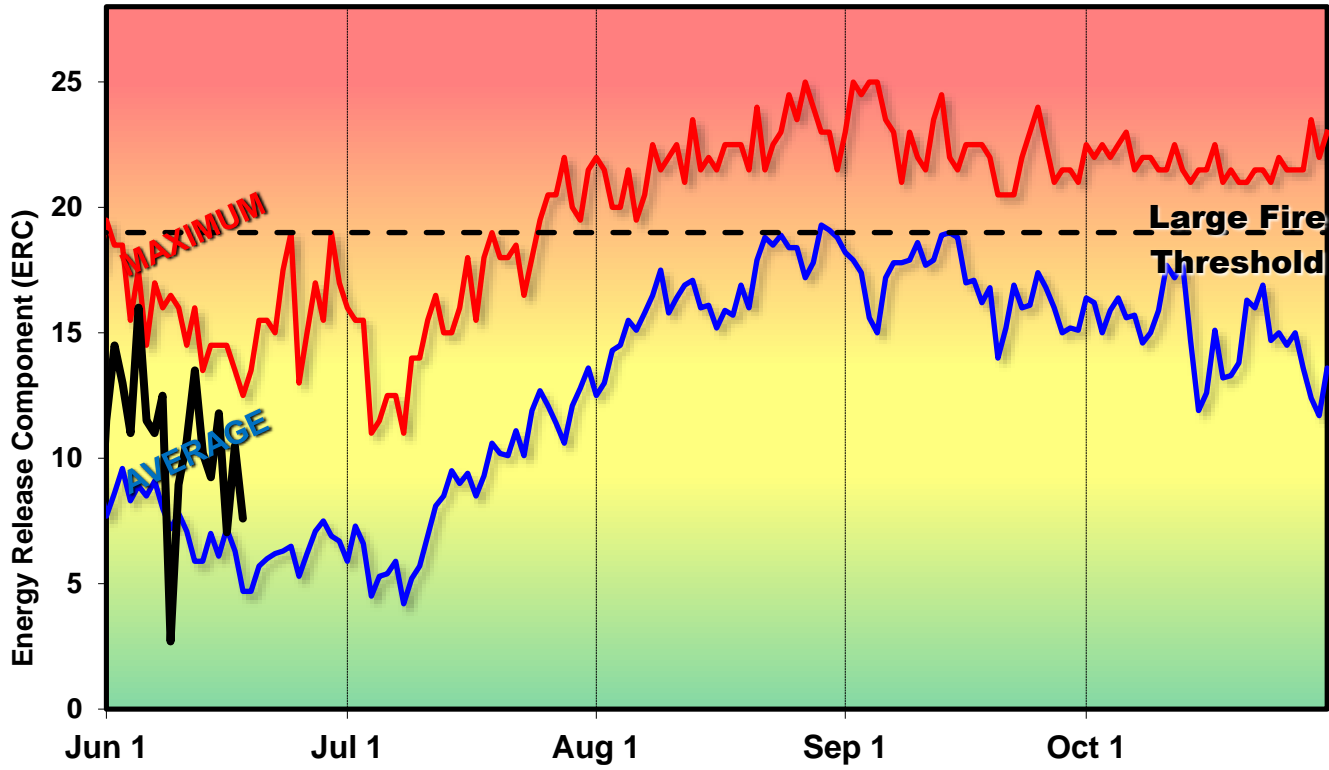

2018 Central OR Adjective Level - FDRA 4: OMR