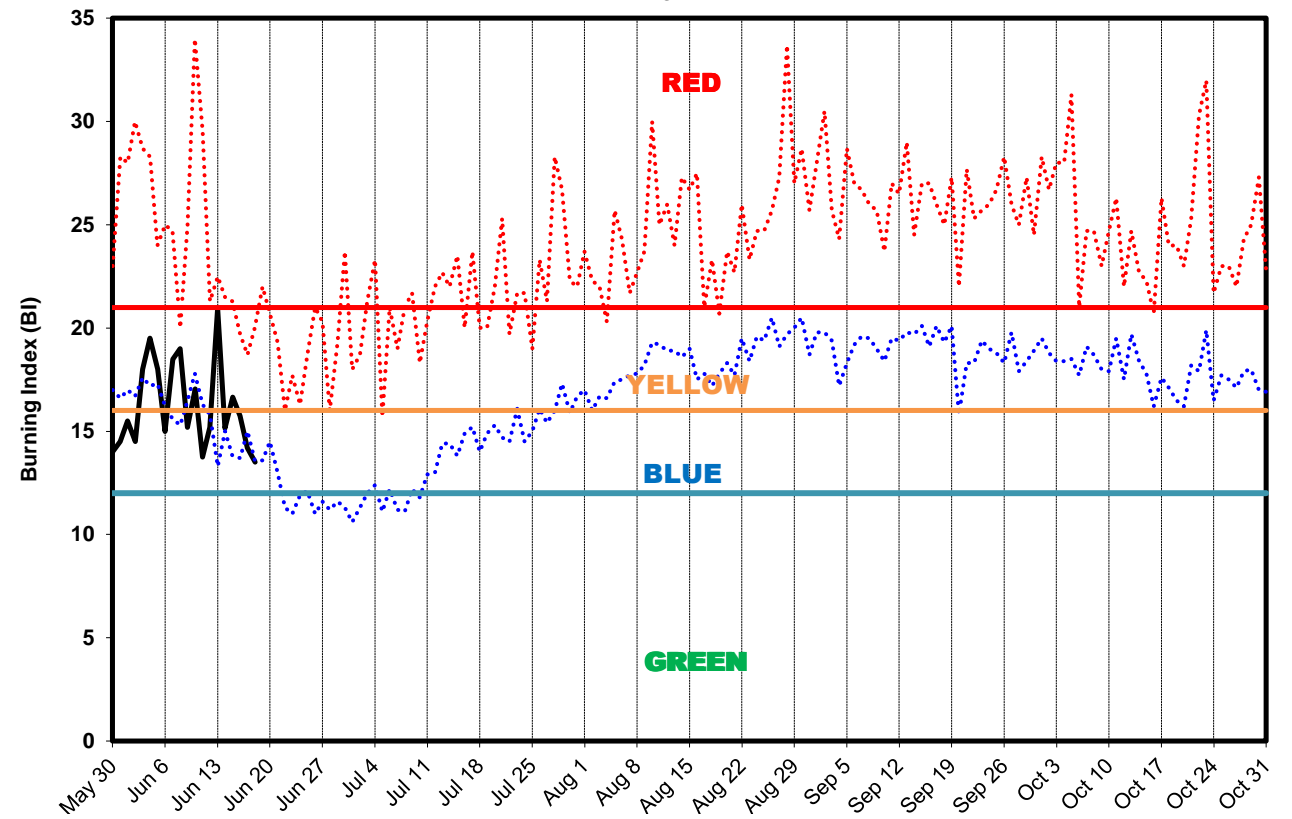

2018 Central OR Dispatch Level - FDRA 3: HDST
SIG_FDRA_3 - NPoleRdg, Patjens; FM T 1999-2012

2018 Central OR Dispatch Level - FDRA 2: MONU
SIG_FDRA_2 - LavaButte, Colgate, CabinLk; FM H 1999-2012