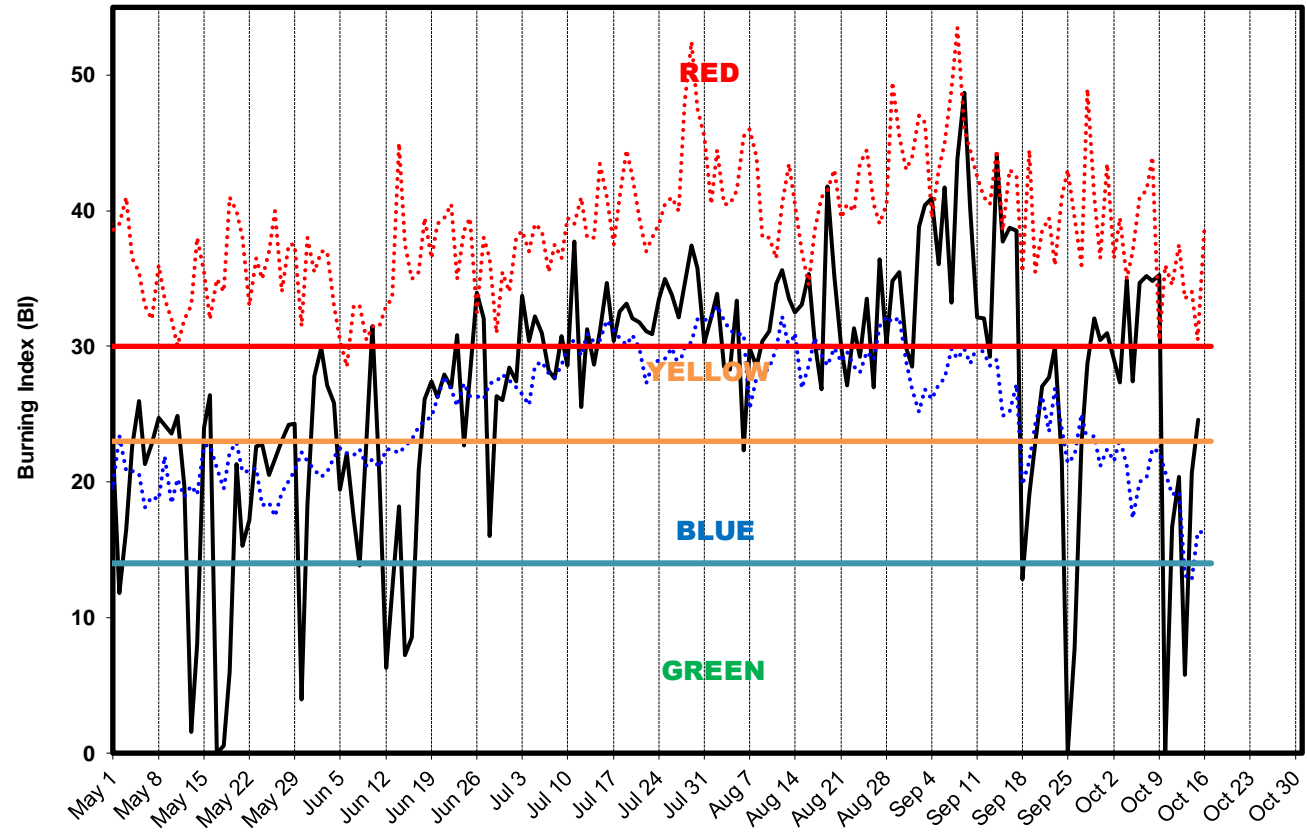

2020 Central OR Adjective Level - FDRA 1: CRST
 SIG_FDRA_1 - RoundMtn, BlackRock; FM U 1999-2017

2020 Central OR Dispatch Level - FDRA 1: CRST
 SIG_FDRA_1 - RoundMtn, BlackRock; FM U 1999-2017

2020 Central OR Adjective Level - FDRA 2: MONU
 SIG_FDRA_2 - Lava Bt, Colgate, CabinLk; FM H 1999-2017