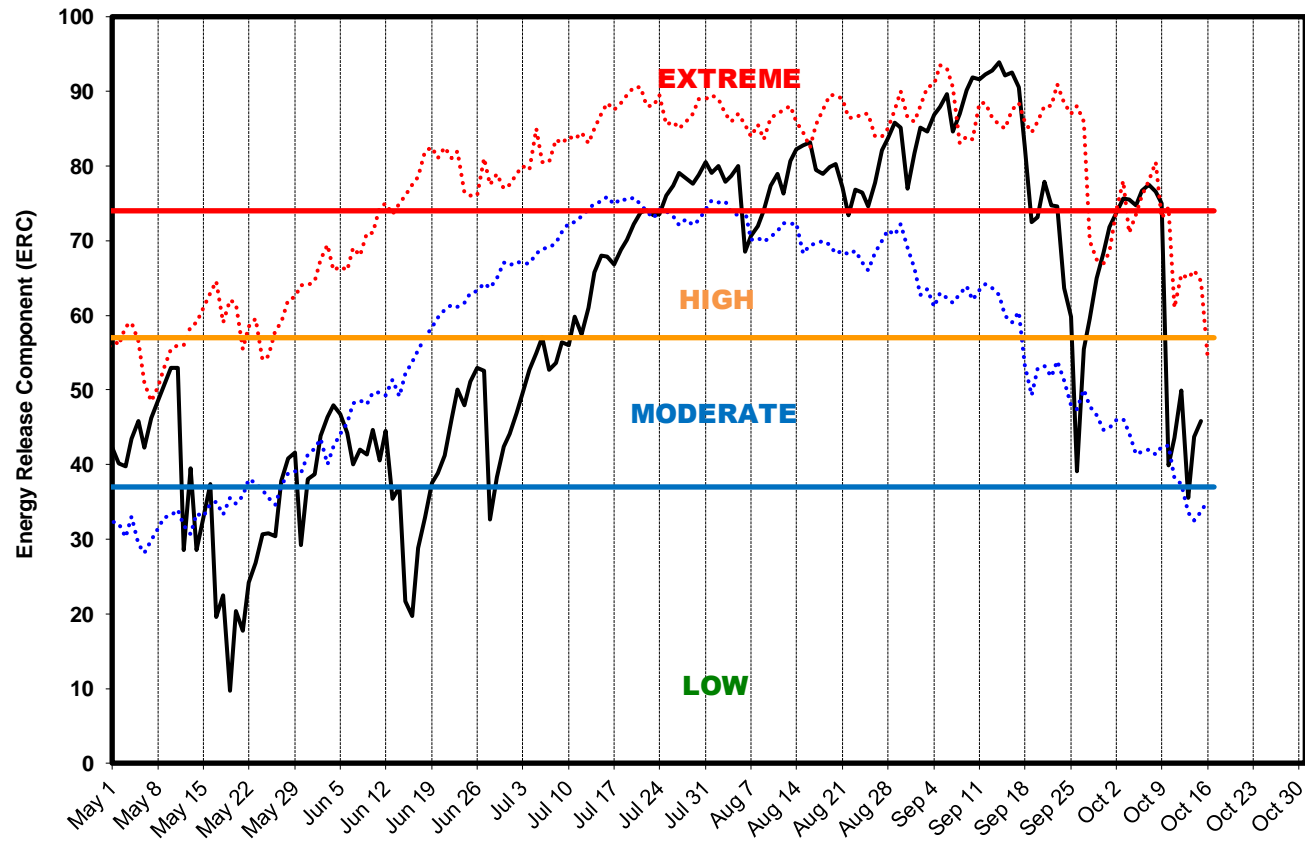

2020 Central OR Adjective Level - FDRA 4: OMRY
SIG_FDRA_4 - BrerRabbit, BoardHollow; FM G 1999-2017