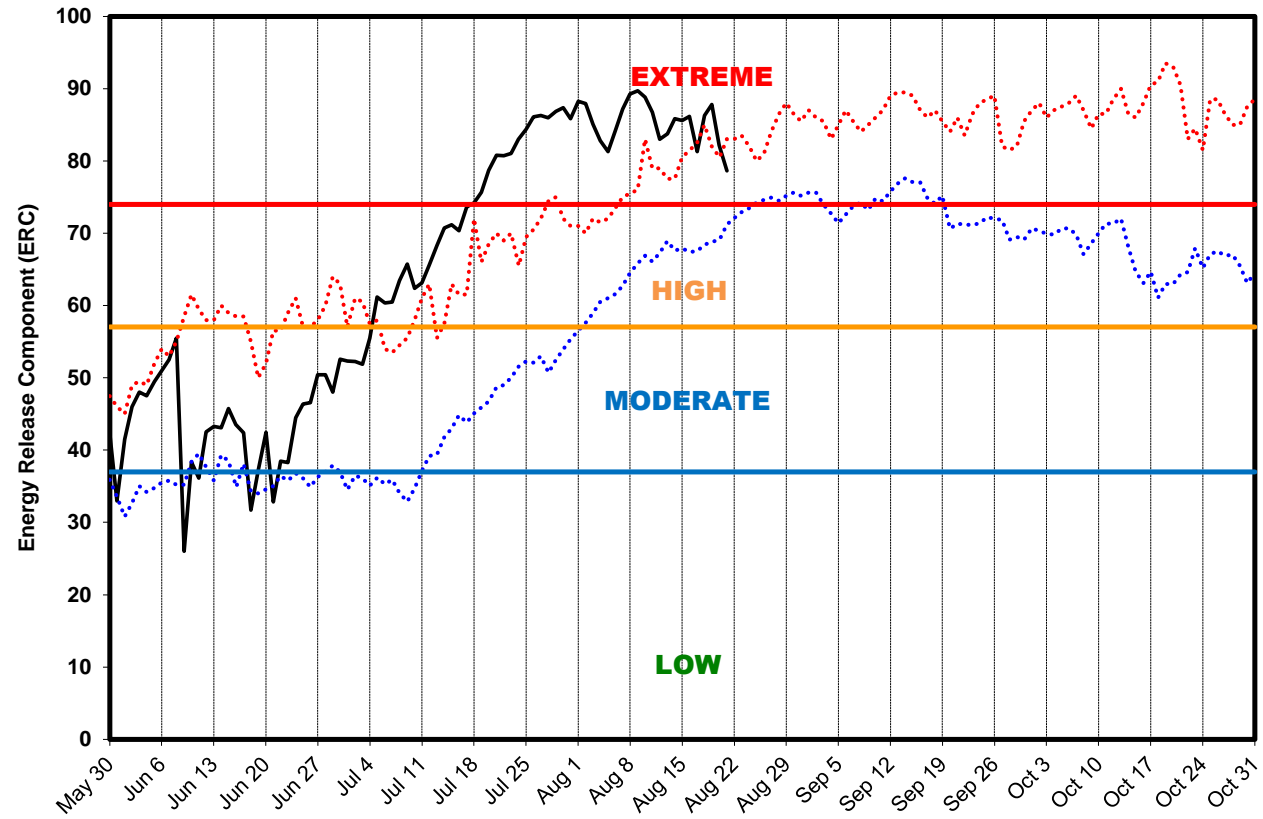

2018 Central OR Adjective Level - FDRA 4: OMRY

SIG_FDRA_4 - BrerRabbit, BoardHollow; FM G 1999-2012