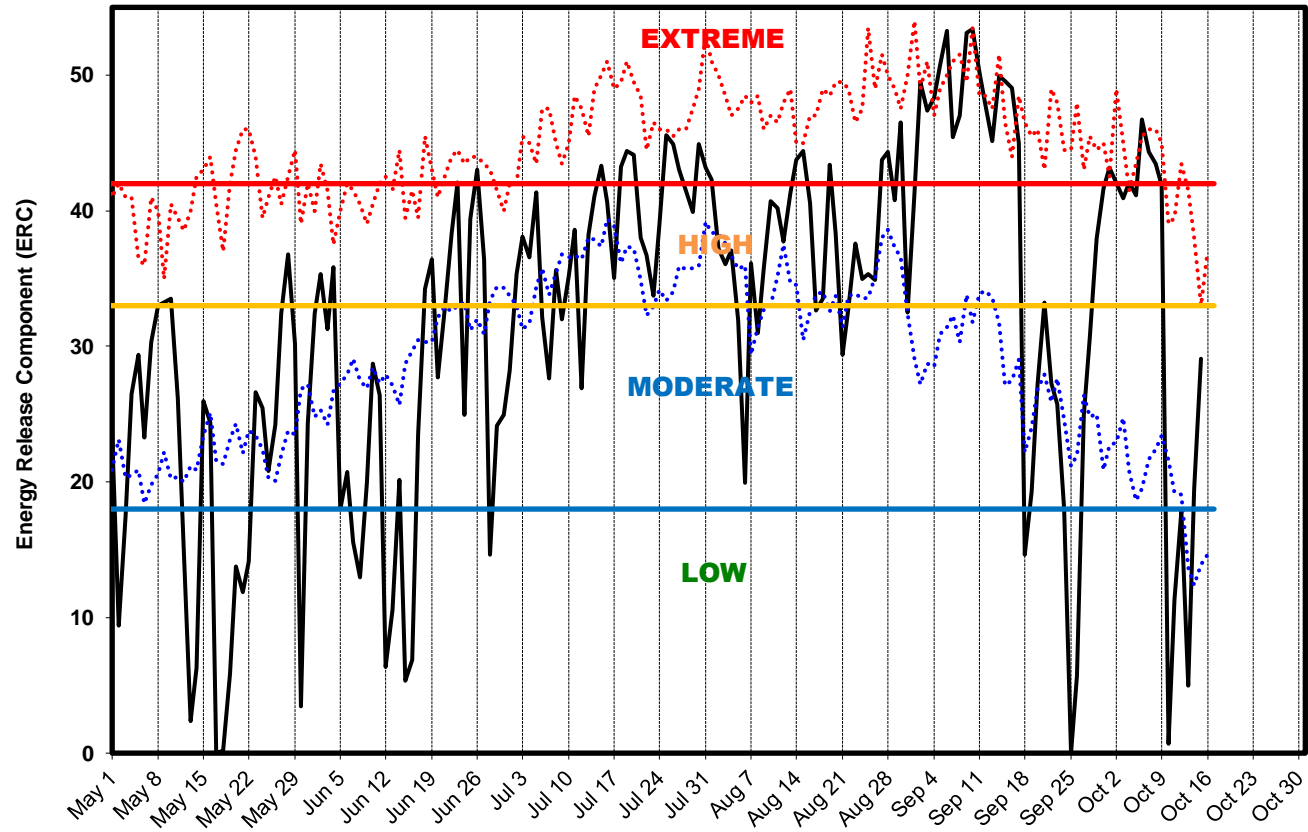

2020 Central OR Adjective Level - FDRA 1: CRST
 SIG_FDRA_1 - RoundMtn, BlackRock; FM U 1999-2017

2020 Central OR Dispatch Level - FDRA 1: CRST
 SIG_FDRA_1 - RoundMtn, BlackRock; FM U 1999-2017

2020 Central OR Adjective Level - FDRA 2: MONU
 SIG_FDRA_2 - Lava Bt, Colgate, CabinLk; FM H 1999-2017