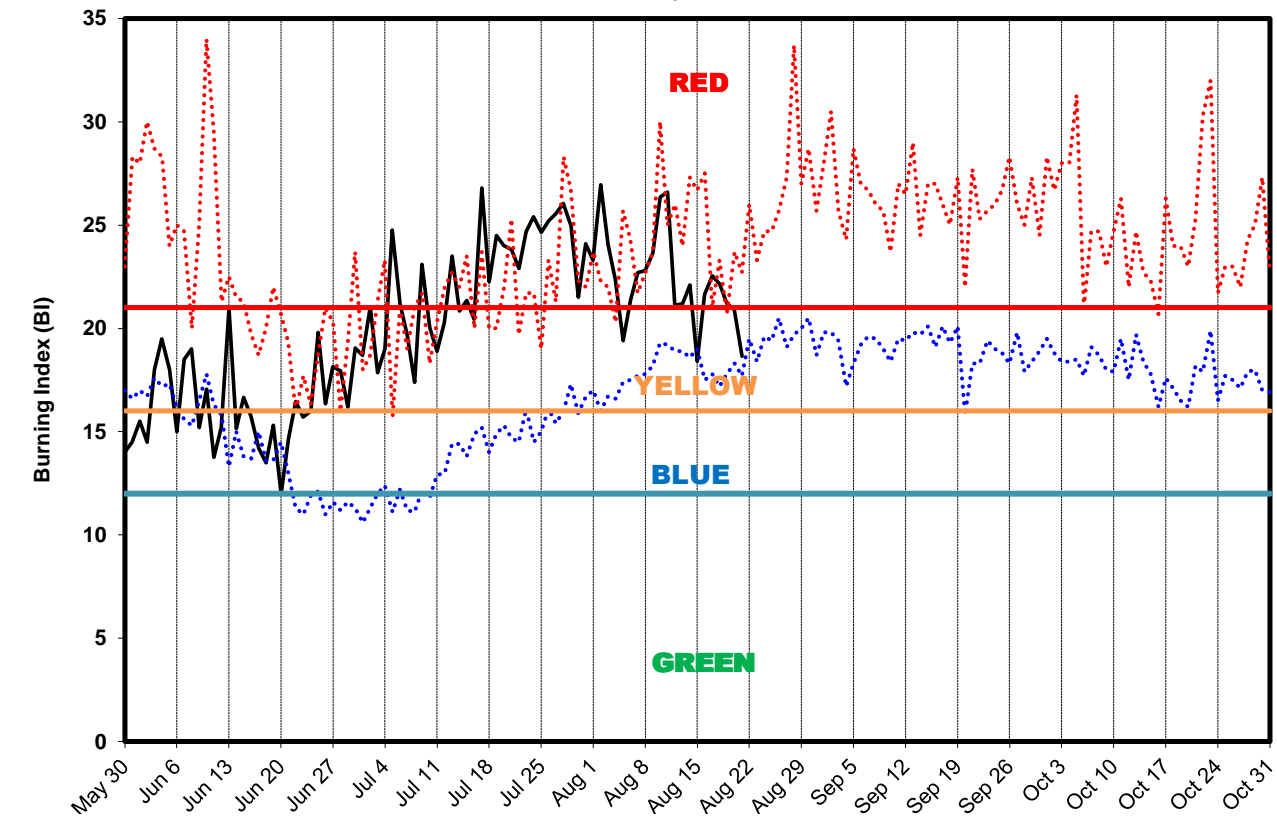

2018 Central OR Dispatch Level - FDRA 2: MONU
SIG_FDRA_2 - LavaButte, Colgate, CabinLk; FM H 1999-2012