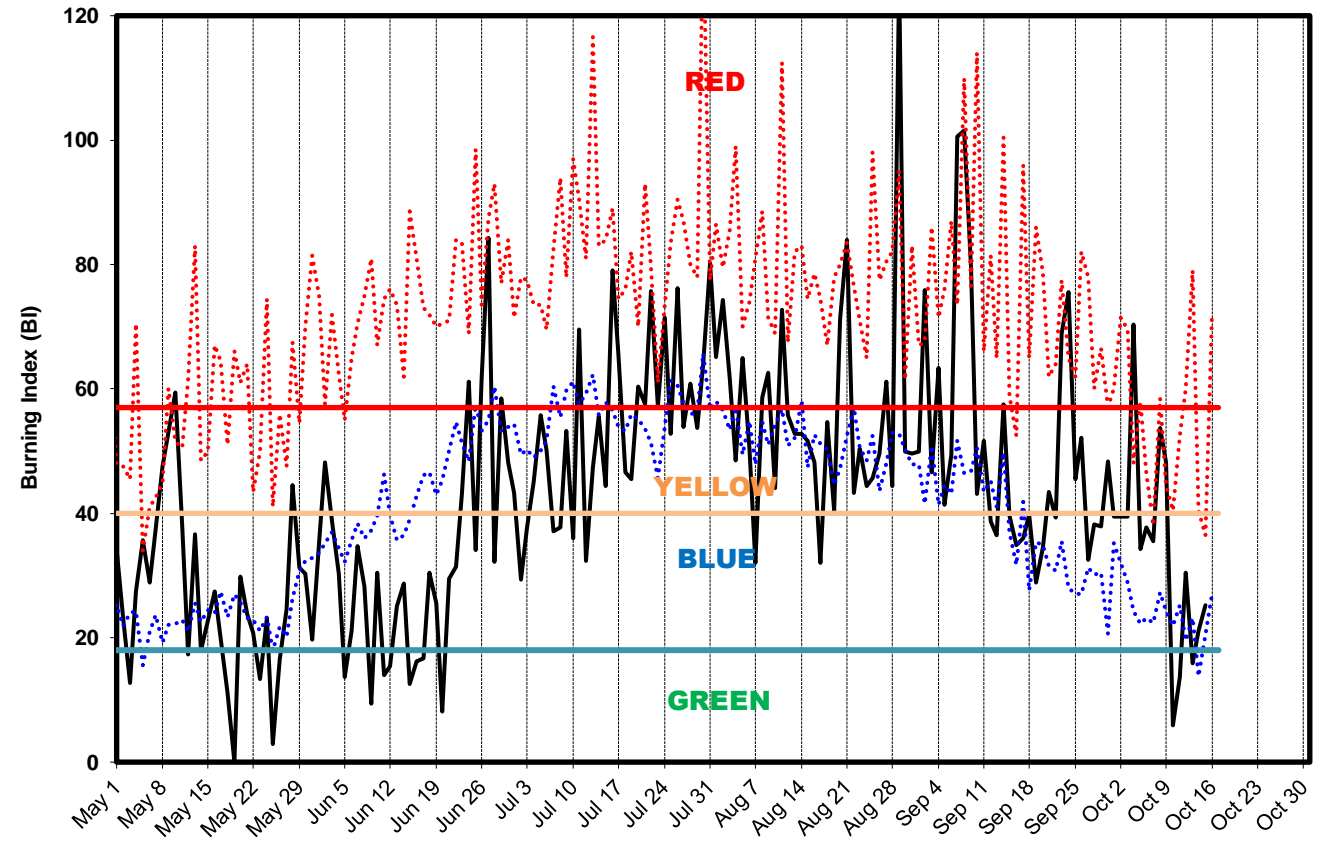

2020 Central OR Dispatch Level - FDRA 4: OMRY
SIG_FDRA_4 - BrerRabbit, BoardHollow; FM G 1999-2017

2020 Central OR Dispatch Level - FDRA 3: HDST
SIG_FDRA_3 - NPoleRdg, Patjens; FM T 1999-2017