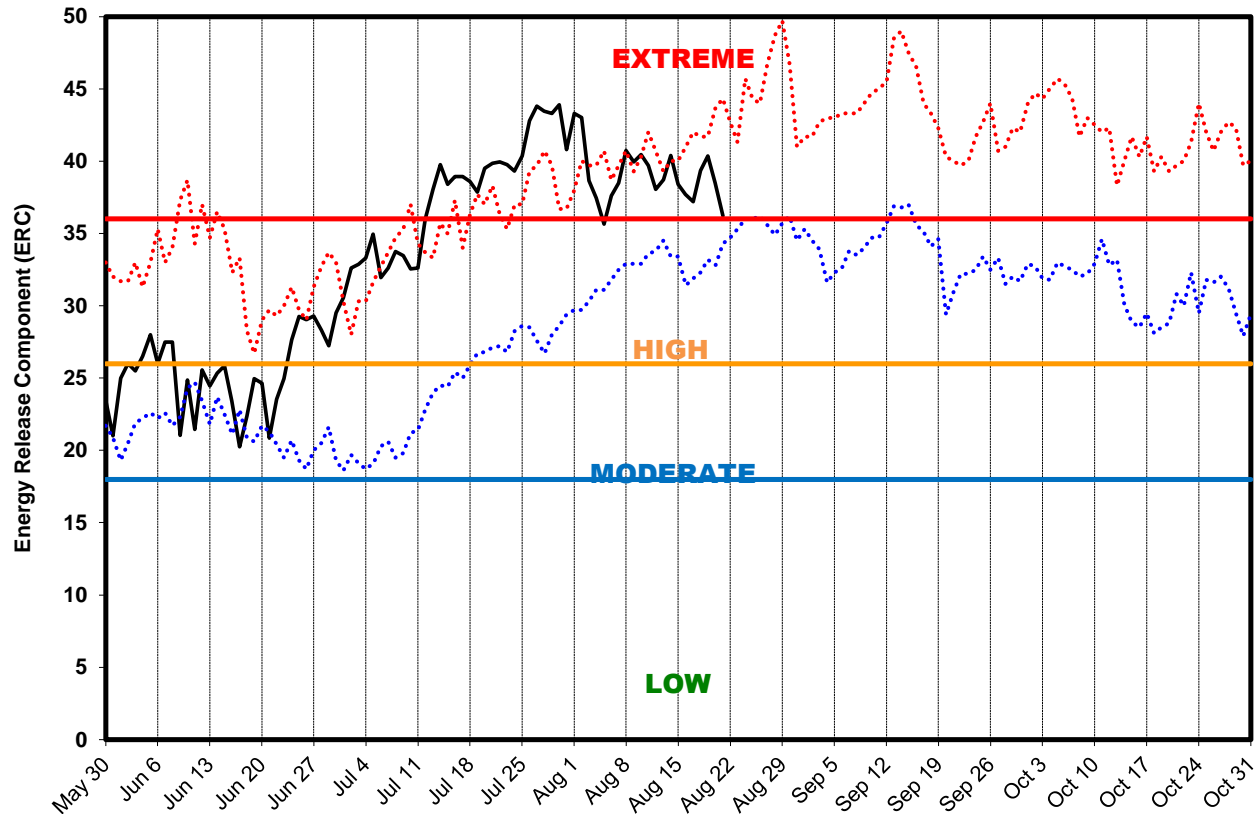

2018 Central OR Adjective Level - FDRA 2: MONU
SIG_FDRA_2 - LavaButte, Colgate, CabinLk; FM H 1999-2012