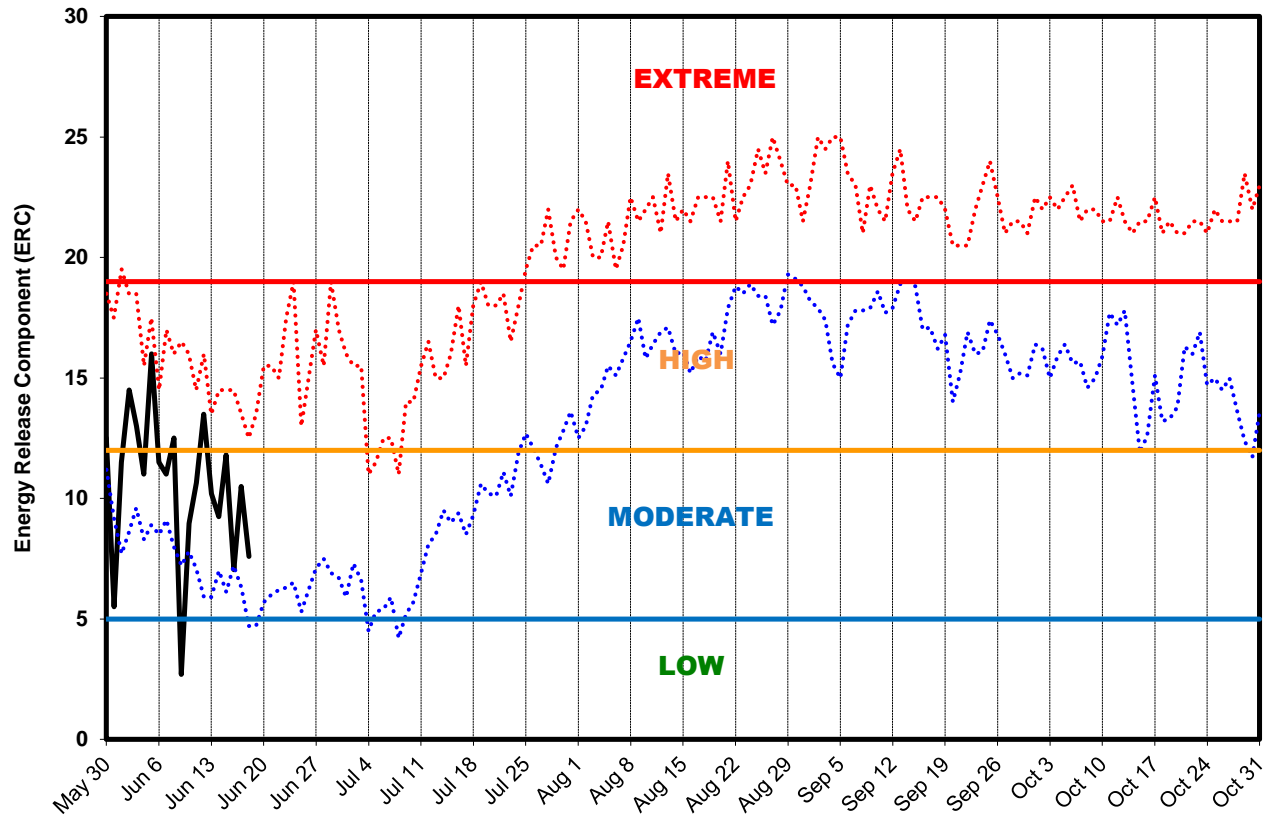

2018 Central OR Adjective Level - FDRA 4: OMRY
SIG_FDRA_4 - BrerRabbit, BoardHollow; FM G 1999-2012

2018 Central OR Adjective Level - FDRA 3: HDST
SIG_FDRA_3 - NPoleRdg, Patjens; FM T 1999-2012