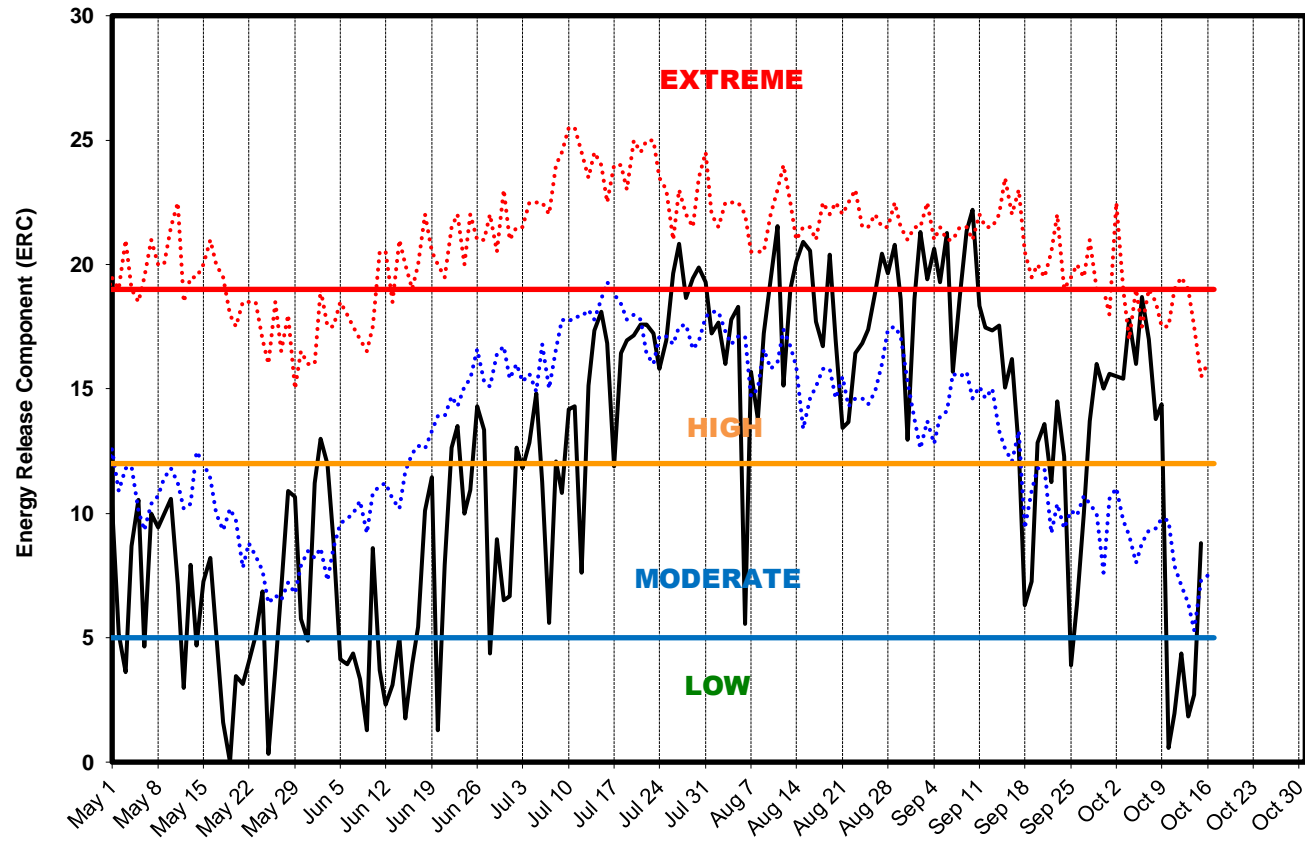

2020 Central OR Adjective Level - FDRA 4: OMRY
SIG_FDRA_4 - BrerRabbit, BoardHollow; FM G 1999-2017

2020 Central OR Adjective Level - FDRA 3: HDST
SIG_FDRA_3 - NPoleRdg, Patjens; FM T 1999-2017