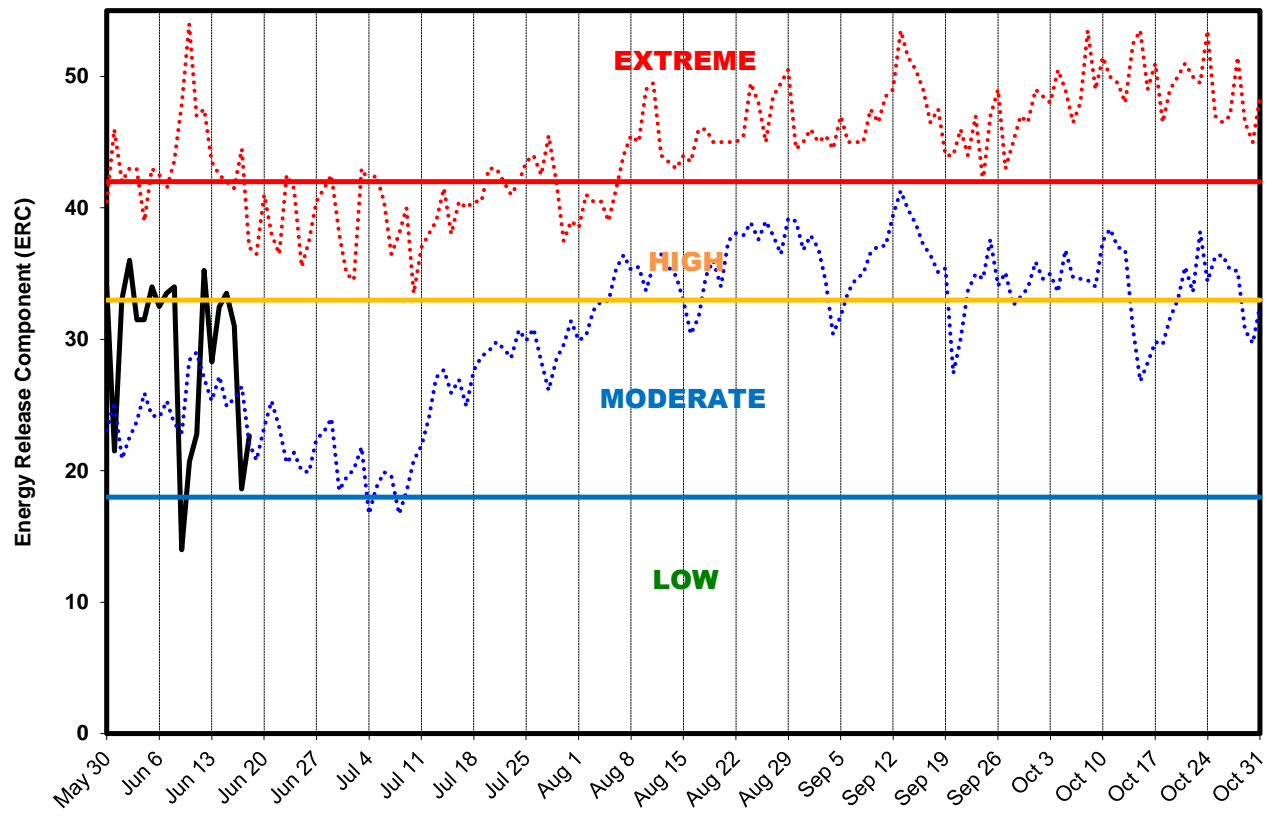

**2018 Central OR Adjective Level - FDRA 1: CRST**  
 SIG\_FDRA\_1 - RoundMtn, BlackRock; FM U 1999-2012

**2018 Central OR Dispatch Level - FDRA 1: CRST**  
 SIG\_FDRA\_1 - RoundMtn, BlackRock; FM U 1999-2012