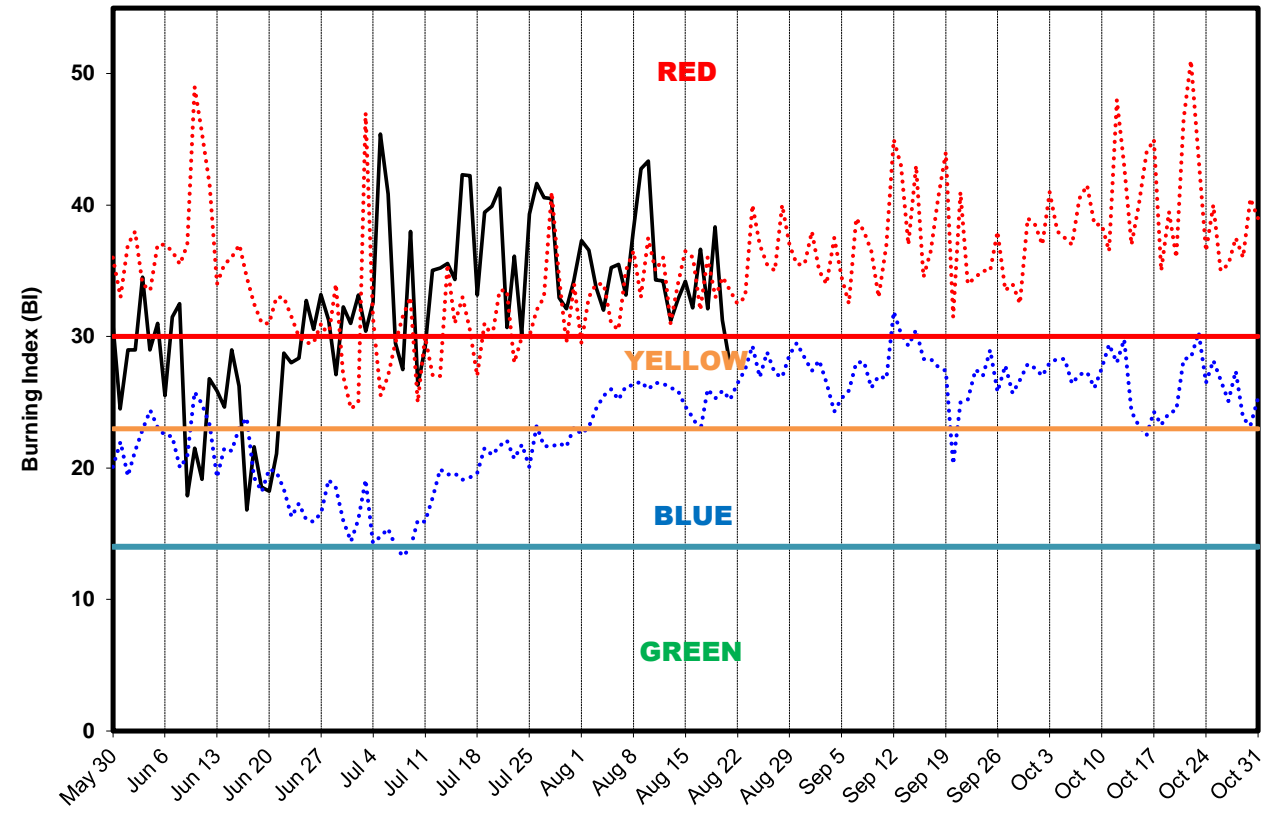

**2018 Central OR Adjective Level - FDRA 1: CRST**  
 SIG\_FDRA\_1 - RoundMtn, BlackRock; FM U 1999-2012

**2018 Central OR Dispatch Level - FDRA 1: CRST**  
 SIG\_FDRA\_1 - RoundMtn, BlackRock; FM U 1999-2012