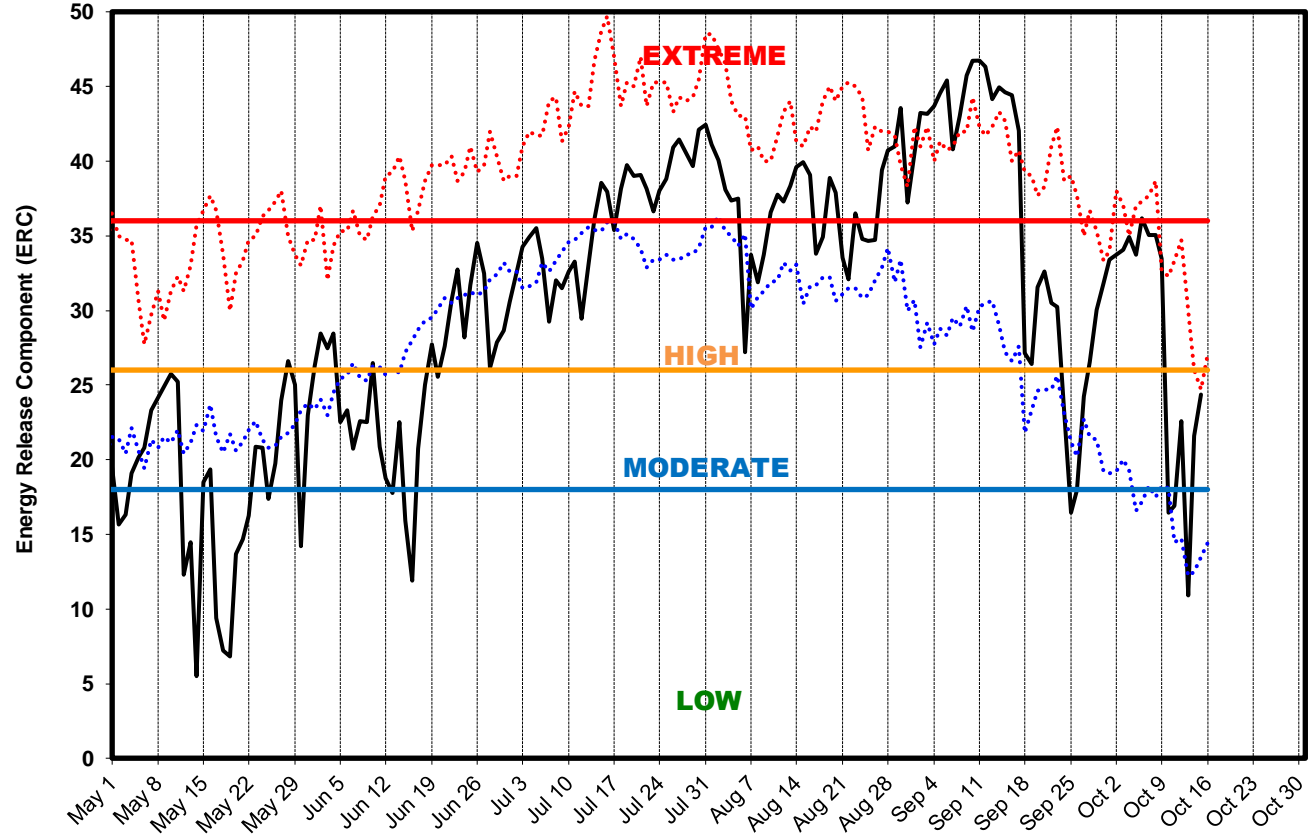

2020 Central OR Adjective Level - FDRA 1: CRST
 SIG_FDRA_1 - RoundMtn, BlackRock; FM U 1999-2017

2020 Central OR Dispatch Level - FDRA 1: CRST
 SIG_FDRA_1 - RoundMtn, BlackRock; FM U 1999-2017

2020 Central OR Adjective Level - FDRA 2: MONU
 SIG_FDRA_2 - Lava Bt, Colgate, CabinLk; FM H 1999-2017