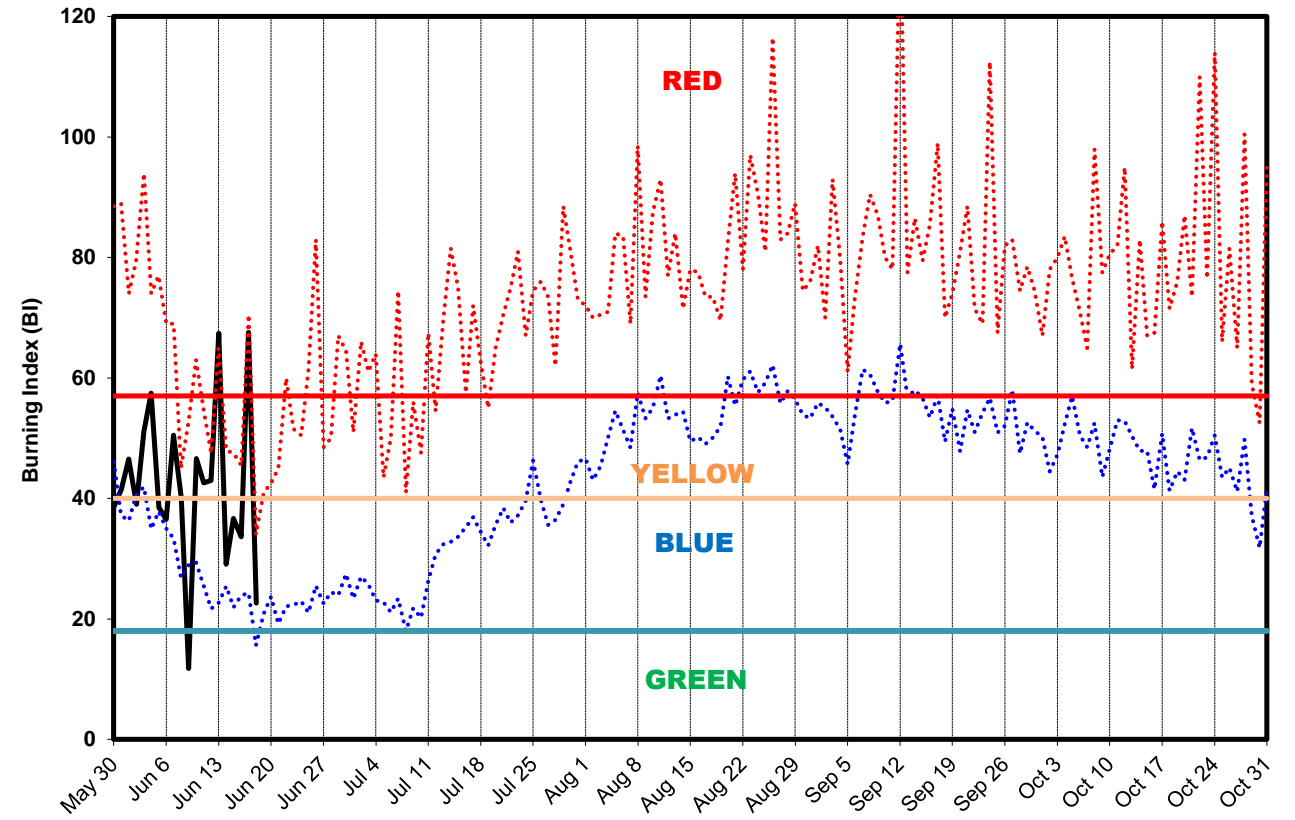

2018 Central OR Dispatch Level - FDRA 4: OMRY
SIG_FDRA_4 - BrerRabbit, BoardHollow; FM G 1999-2012

2018 Central OR Dispatch Level - FDRA 3: HDST
SIG_FDRA_3 - NPoleRdg, Patjens; FM T 1999-2012