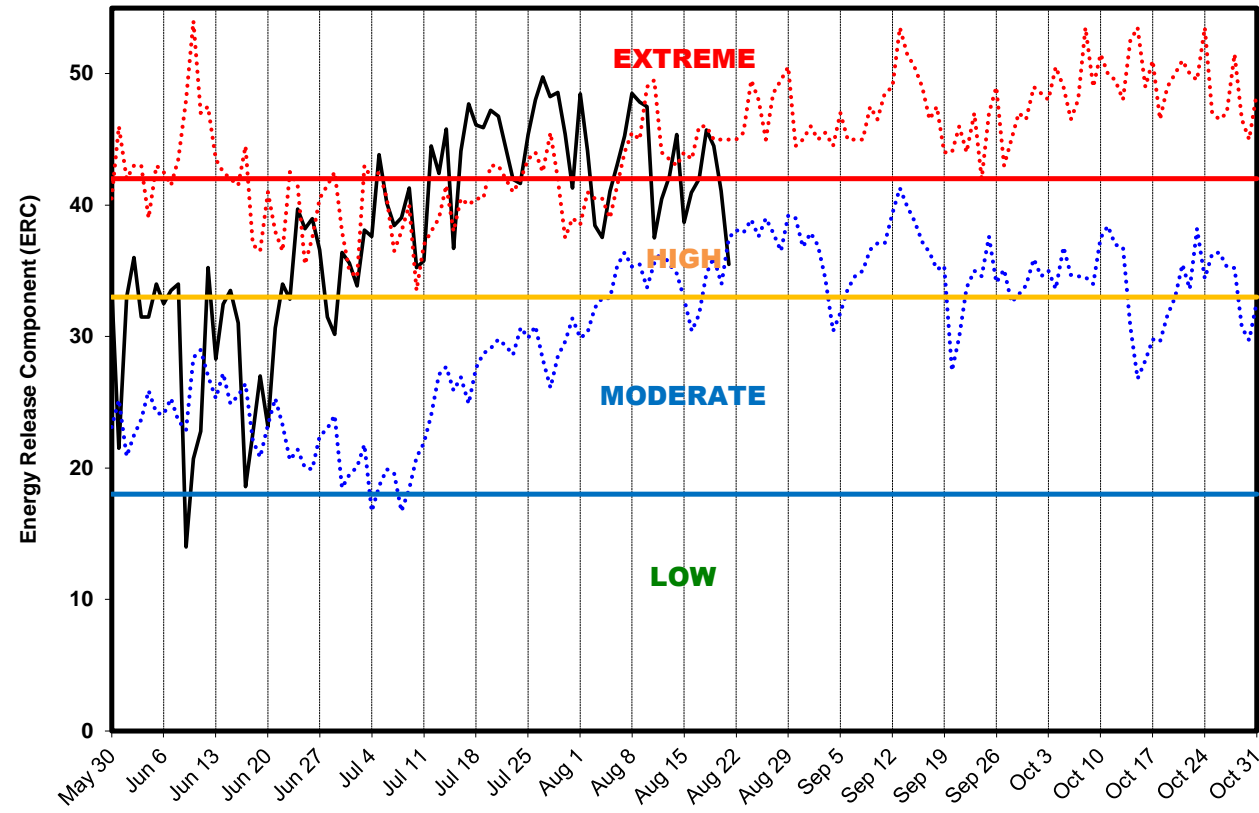

**2018 Central OR Adjective Level - FDRA 1: CRST**  
 SIG\_FDRA\_1 - RoundMtn, BlackRock; FM U 1999-2012

**2018 Central OR Dispatch Level - FDRA 1: CRST**  
 SIG\_FDRA\_1 - RoundMtn, BlackRock; FM U 1999-2012