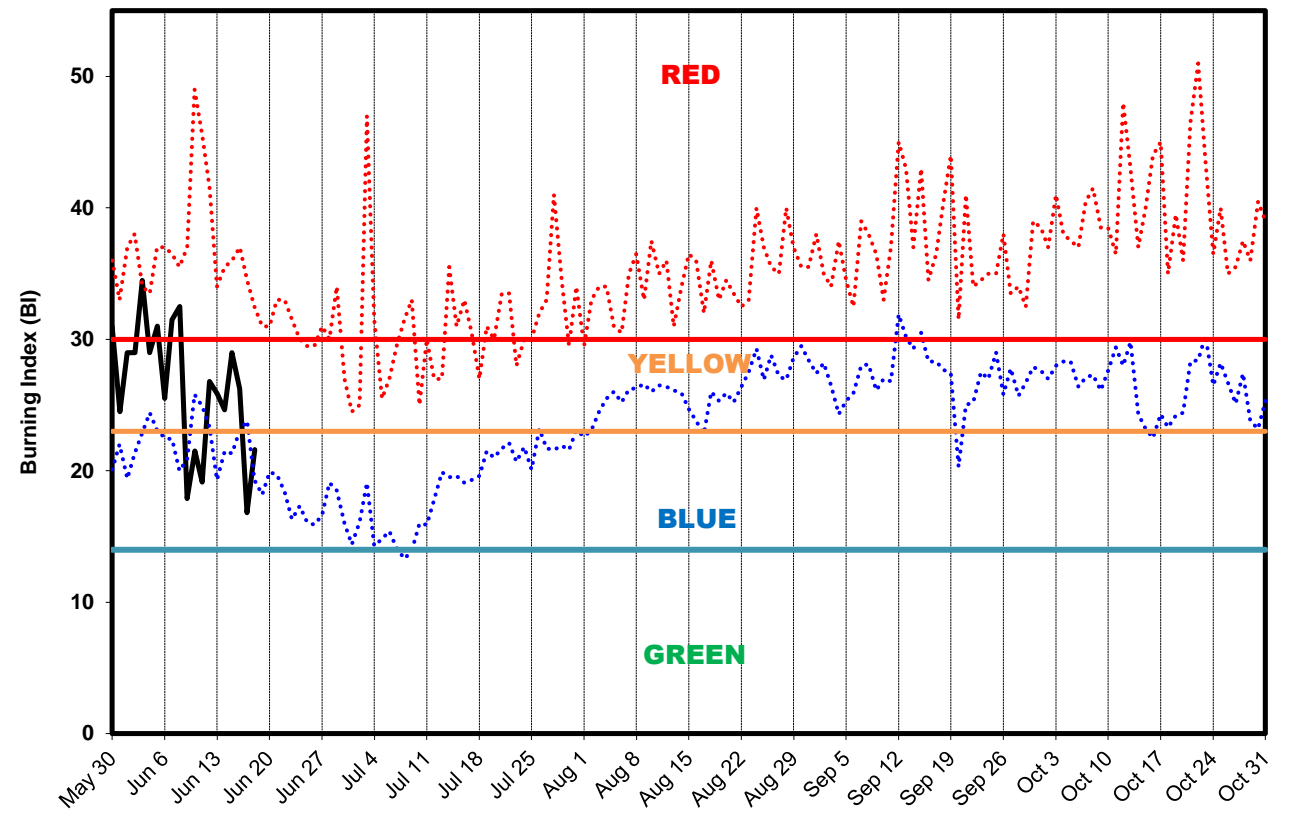

**2018 Central OR Adjective Level - FDRA 1: CRST**  
 SIG\_FDRA\_1 - RoundMtn, BlackRock; FM U 1999-2012

**2018 Central OR Dispatch Level - FDRA 1: CRST**  
 SIG\_FDRA\_1 - RoundMtn, BlackRock; FM U 1999-2012