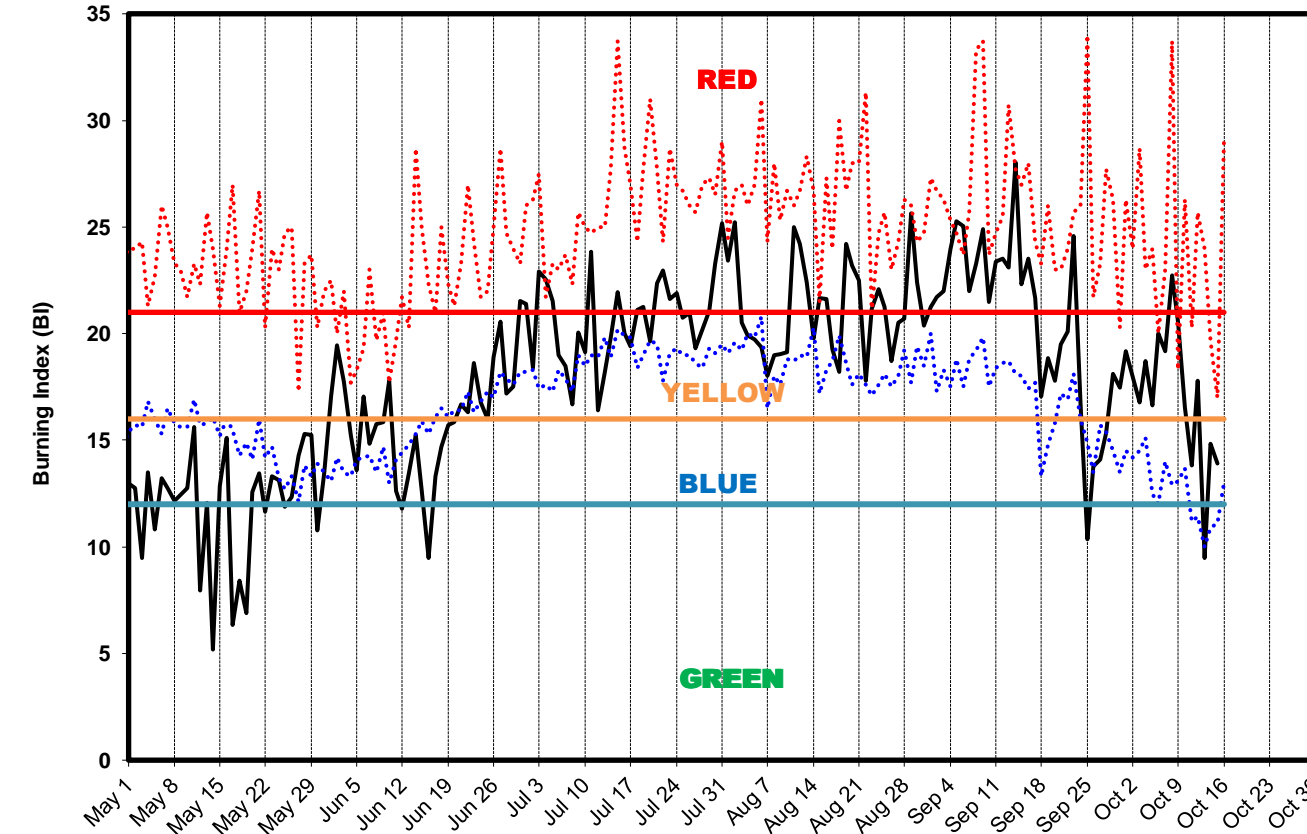

2020 Central OR Dispatch Level - FDRA 3: HDST
SIG_FDRA_3 - NPoleRdg, Patjens; FM T 1999-2017

2020 Central OR Dispatch Level - FDRA 2: MONU
SIG_FDRA_2 - Lava Bt, Colgate, CabinLk; FM H 1999-2017