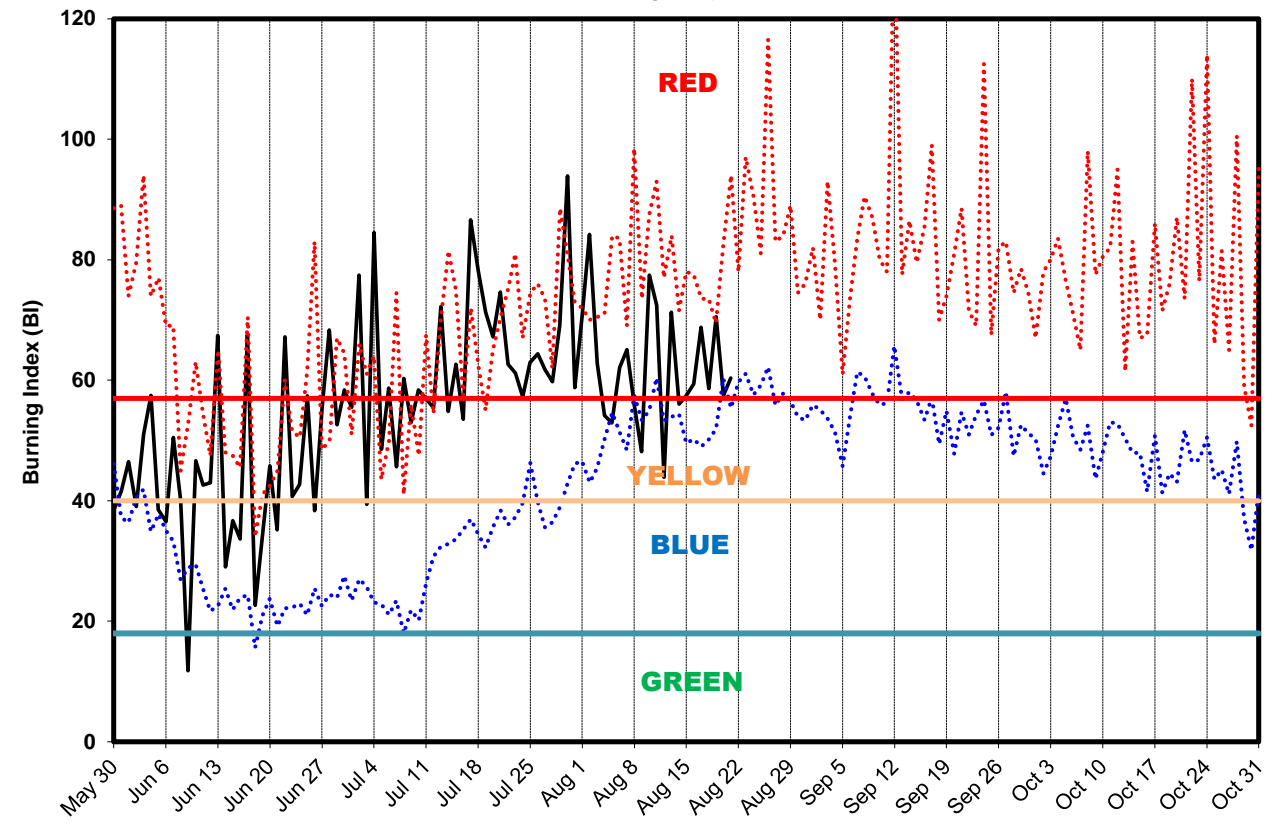

2018 Central OR Dispatch Level - FDRA 3: HDST

SIG_FDRA_3 - NPoleRdg, Patjens; FM T 1999-2012