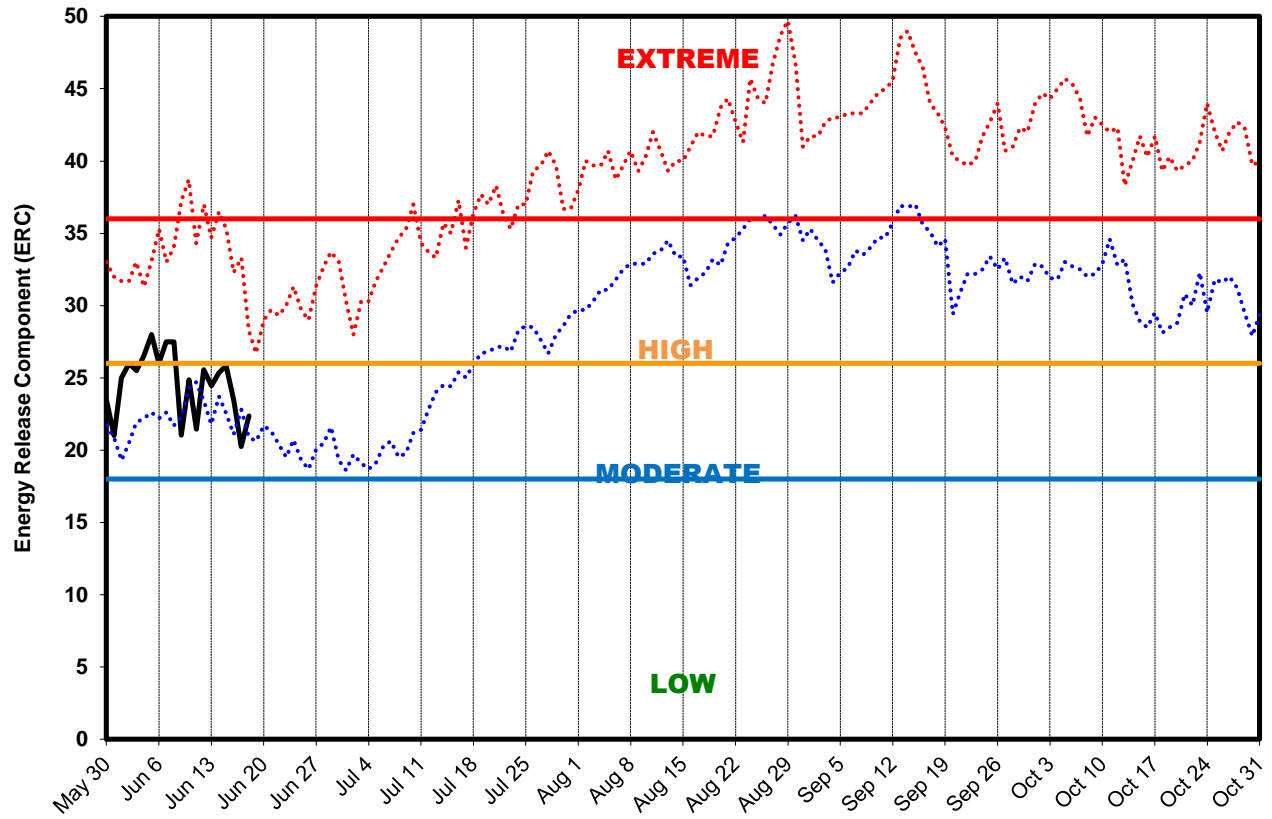

2018 Central OR Adjective Level - FDRA 3: HDST
SIG_FDRA_3 - NPoleRdg, Patjens; FM T 1999-2012

2018 Central OR Adjective Level - FDRA 2: MONU
SIG_FDRA_2 - LavaButte, Colgate, CabinLk; FM H 1999-2012