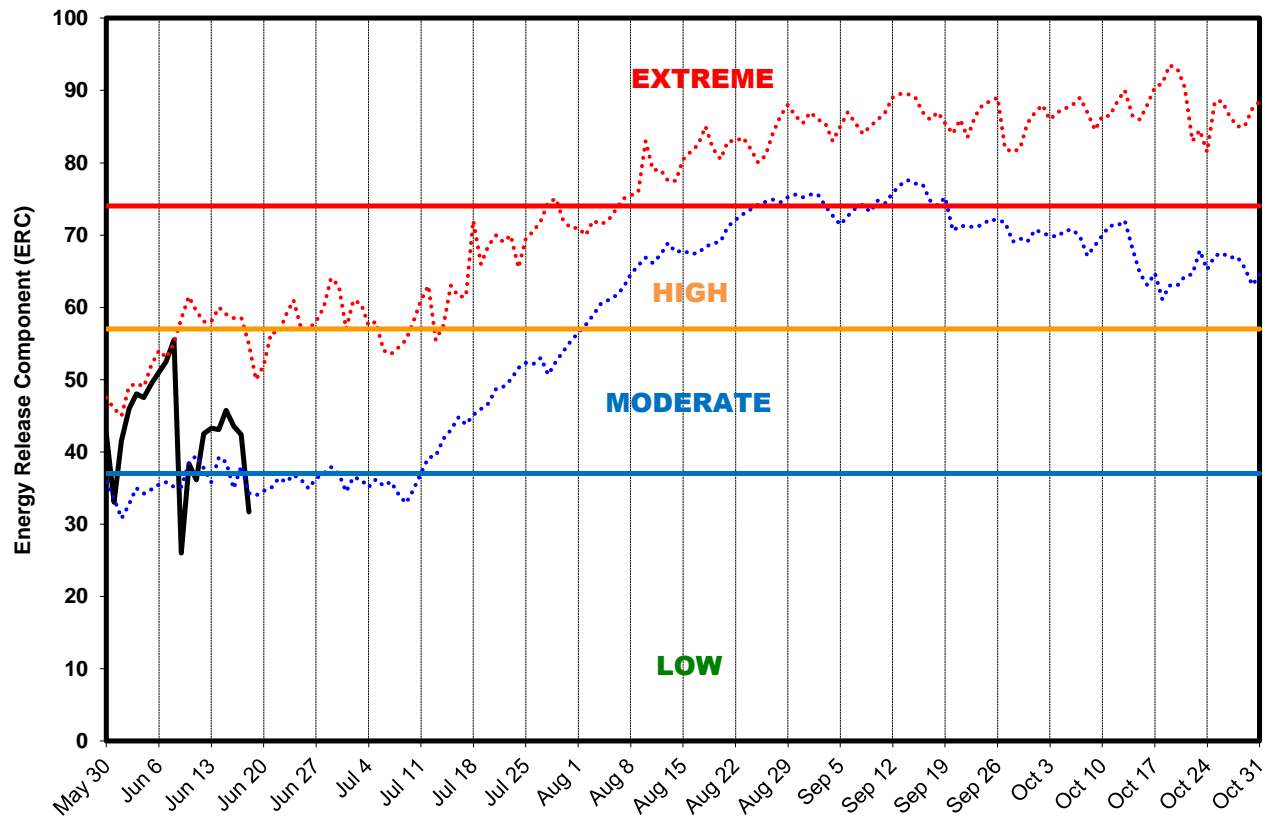

2018 Central OR Adjective Level - FDRA 4: OMRY
SIG_FDRA_4 - BrerRabbit, BoardHollow; FM G 1999-2012