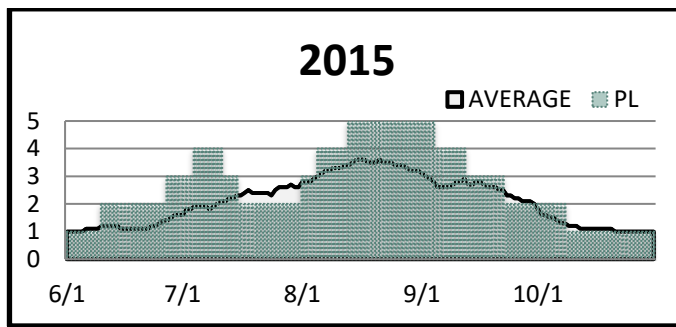

Northwest Preparedness Levels

Reported Daily (JUNE 1 TO OCTOBER 31)

20 Year Average (2005-2024)

Posting Schedule: Daily Report Updated 07/23/2024

Current Year			
Date Change	PL	Date Change	PL
6/1	1		
6/17	2		
7/11	3		
7/17	4		
7/19	5		

Current Year	
PL	Days
1	15
2	25
3	6
4	2
5	5

Northwest Preparedness Levels

Reported Daily (JUNE 1 TO OCTOBER 31)

20 Year Average (2005-2024)

Posting Schedule: **Daily** Report Updated 07/23/2024