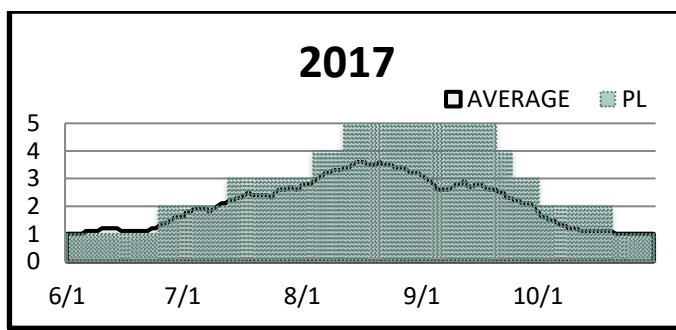

Northwest Preparedness Levels

Reported Daily (JUNE 1 TO OCTOBER 31)

20 Year Average (2005-2024)

Posting Schedule: Daily Report Updated 07/23/2024

Current Year			
Date Change	PL	Date Change	PL
6/1	1		
6/17	2		
7/11	3		
7/17	4		
7/19	5		

Current Year	
PL	Days
1	15
2	25
3	6
4	2
5	5

Northwest Preparedness Levels

Reported Daily (JUNE 1 TO OCTOBER 31)

20 Year Average (2005-2024)

Posting Schedule: **Daily** Report Updated 07/23/2024