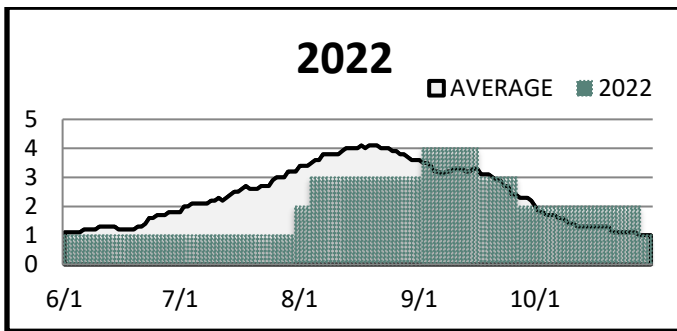

# Northwest Preparedness Levels

Reported Daily (JUNE 1 TO OCTOBER 31)

20 Year Average (2005-2024)

Posting Schedule: Daily Report Updated 06/28/2024

Current Year			
Date Change	PL	Date Change	PL
6/1	1		
6/17	2		

Current Year	
PL	Days
1	15
2	13
3	
4	
5	

# Northwest Preparedness Levels

Reported Daily (JUNE 1 TO OCTOBER 31)

20 Year Average (2005-2024)

Posting Schedule: **Daily** Report Updated 06/28/2024