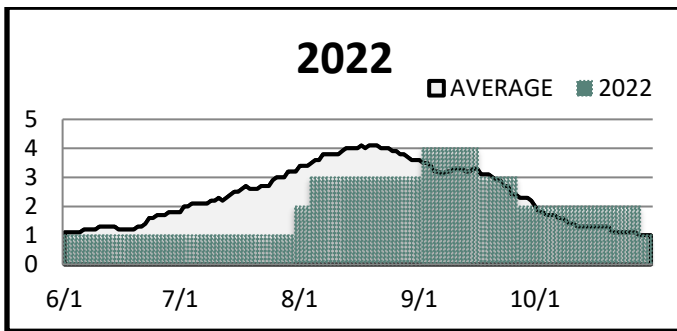

Northwest Preparedness Levels

Reported Daily (JUNE 1 TO OCTOBER 31)

20 Year Average (2005-2024)

Posting Schedule: Daily Report Updated 07/23/2024

Current Year			
Date Change	PL	Date Change	PL
6/1	1		
6/17	2		
7/11	3		
7/17	4		
7/19	5		

Current Year	
PL	Days
1	15
2	25
3	6
4	2
5	5

Northwest Preparedness Levels

Reported Daily (JUNE 1 TO OCTOBER 31)

20 Year Average (2005-2024)

Posting Schedule: **Daily** Report Updated 07/23/2024