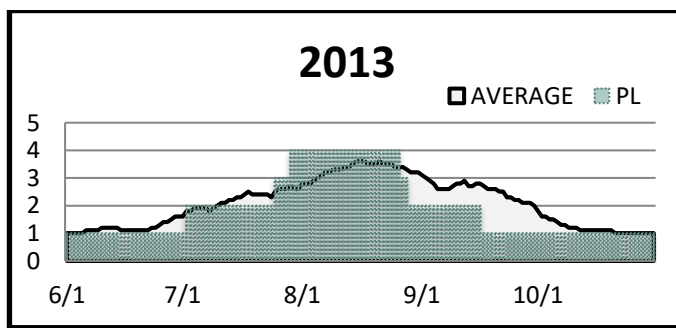

# Northwest Preparedness Levels

Reported Daily (JUNE 1 TO OCTOBER 31)

20 Year Average (2005-2024)

Posting Schedule: Daily Report Updated 06/28/2024

Current Year			
Date Change	PL	Date Change	PL
6/1	1		
6/17	2		

Current Year	
PL	Days
1	15
2	13
3	
4	
5	