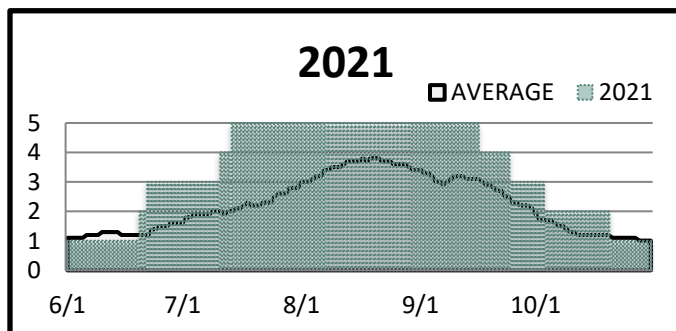

Northwest Preparedness Levels

Reported Daily (JUNE 1 TO OCTOBER 31)

20 Year Average (2005-2024)

Posting Schedule: Daily Report Updated 07/23/2024

Current Year			
Date Change	PL	Date Change	PL
6/1	1		
6/17	2		
7/11	3		
7/17	4		
7/19	5		

Current Year	
PL	Days
1	15
2	25
3	6
4	2
5	5

Northwest Preparedness Levels

Reported Daily (JUNE 1 TO OCTOBER 31)

20 Year Average (2005-2024)

Posting Schedule: **Daily** Report Updated 07/23/2024