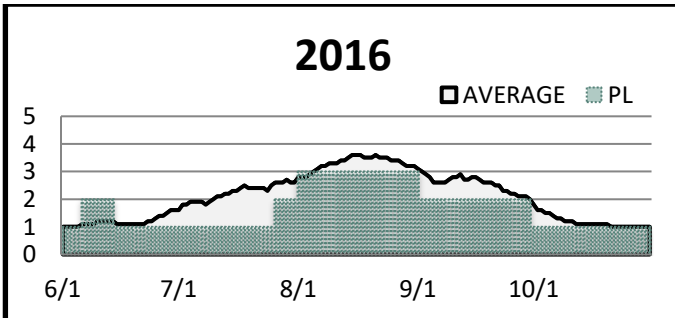

Northwest Preparedness Levels

Reported Daily (JUNE 1 TO OCTOBER 31)

10 Year Average (2012-2022)

Posting Schedule: **This will be the last report until June 2023** Report Updated: 11/1/2022

Current Year			
Date Change	PL	Date Change	PL
6/1	1	9/27	2
7/30	2	10/29	1
8/4	3		
9/2	4		
9/17	3		

Current Year	
PL	Days
1	64
2	36
3	39
4	15
5	-

Northwest Preparedness Levels

Reported Daily (JUNE 1 TO OCTOBER 31)

10 Year Average (2012-2022)

Posting Schedule: **This will be the last report until June 2023** Report Updated: 11/1/2022