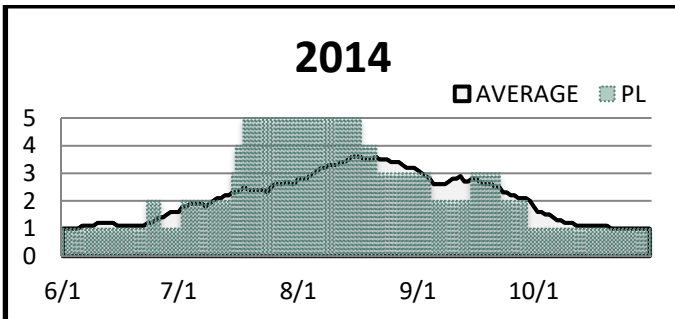

Northwest Preparedness Levels

Reported Daily (JUNE 1 TO OCTOBER 31)

10 Year Average (2012-2022)

Posting Schedule: **This will be the last report until June 2023** Report Updated: 11/1/2022

Current Year			
Date Change	PL	Date Change	PL
6/1	1	9/27	2
7/30	2	10/29	1
8/4	3		
9/2	4		
9/17	3		

Current Year	
PL	Days
1	64
2	36
3	39
4	15
5	-

Northwest Preparedness Levels

Reported Daily (JUNE 1 TO OCTOBER 31)

10 Year Average (2012-2022)

Posting Schedule: **This will be the last report until June 2023** Report Updated: 11/1/2022