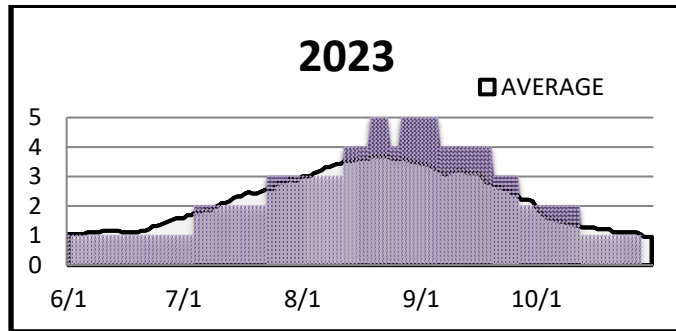

Northwest Preparedness Levels

Reported Daily (JUNE 1 TO OCTOBER 31)

20 Year Average (2005-2024)

Posting Schedule: Daily Report Updated 07/23/2024

Current Year			
Date Change	PL	Date Change	PL
6/1	1		
6/17	2		
7/11	3		
7/17	4		
7/19	5		

Current Year	
PL	Days
1	15
2	25
3	6
4	2
5	5

Northwest Preparedness Levels

Reported Daily (JUNE 1 TO OCTOBER 31)

20 Year Average (2005-2024)

Posting Schedule: **Daily** Report Updated 07/23/2024