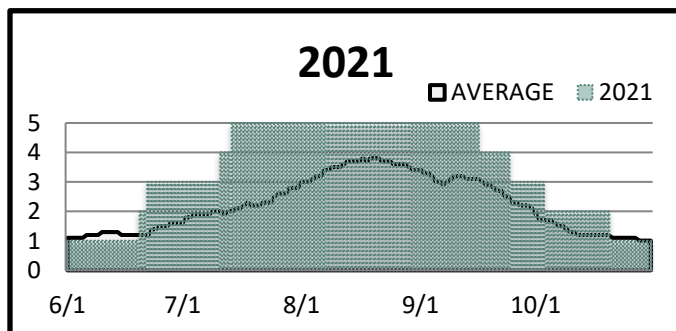

# Northwest Preparedness Levels

Reported Daily (JUNE 1 TO OCTOBER 31)

20 Year Average (2005-2024)

Posting Schedule: Daily Report Updated 06/28/2024

Current Year			
Date Change	PL	Date Change	PL
6/1	1		
6/17	2		

Current Year	
PL	Days
1	15
2	13
3	
4	
5	