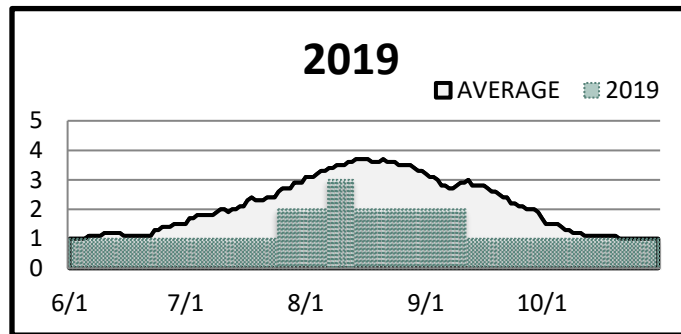

Northwest Preparedness Levels

Reported Daily (JUNE 1 TO OCTOBER 31)

10 Year Average (2012-2022)

Posting Schedule: **This will be the last report until June 2023** Report Updated: 11/1/2022

Current Year			
Date Change	PL	Date Change	PL
6/1	1	9/27	2
7/30	2	10/29	1
8/4	3		
9/2	4		
9/17	3		

Current Year	
PL	Days
1	64
2	36
3	39
4	15
5	-

Northwest Preparedness Levels

Reported Daily (JUNE 1 TO OCTOBER 31)

10 Year Average (2012-2022)

Posting Schedule: **This will be the last report until June 2023** Report Updated: 11/1/2022