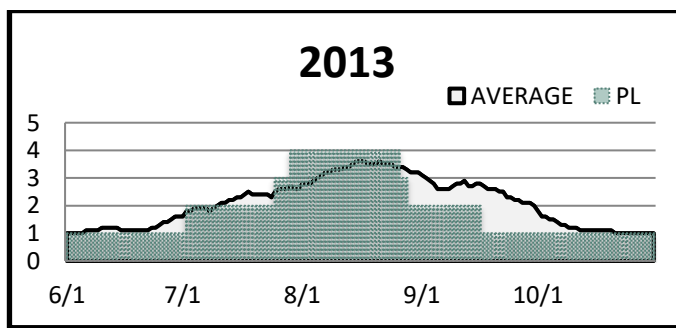

Northwest Preparedness Levels

Reported Daily (JUNE 1 TO OCTOBER 31)

20 Year Average (2005-2024)

Posting Schedule: Daily Report Updated 07/23/2024

Current Year			
Date Change	PL	Date Change	PL
6/1	1		
6/17	2		
7/11	3		
7/17	4		
7/19	5		

Current Year	
PL	Days
1	15
2	25
3	6
4	2
5	5

Northwest Preparedness Levels

Reported Daily (JUNE 1 TO OCTOBER 31)

20 Year Average (2005-2024)

Posting Schedule: **Daily** Report Updated 07/23/2024