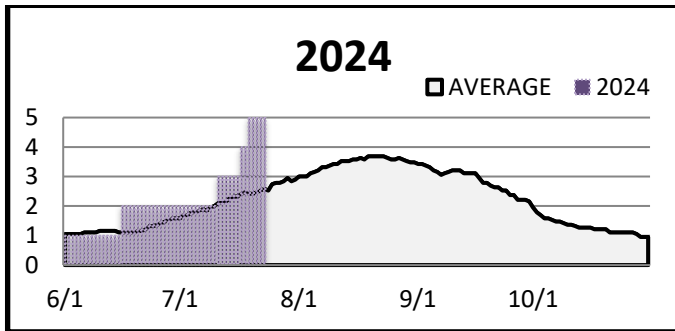

Northwest Preparedness Levels

Reported Daily (JUNE 1 TO OCTOBER 31)

20 Year Average (2005-2024)

Posting Schedule: Daily Report Updated 07/23/2024

Current Year			
Date Change	PL	Date Change	PL
6/1	1		
6/17	2		
7/11	3		
7/17	4		
7/19	5		

Current Year	
PL	Days
1	15
2	25
3	6
4	2
5	5

Northwest Preparedness Levels

Reported Daily (JUNE 1 TO OCTOBER 31)

20 Year Average (2005-2024)

Posting Schedule: **Daily** Report Updated 07/23/2024