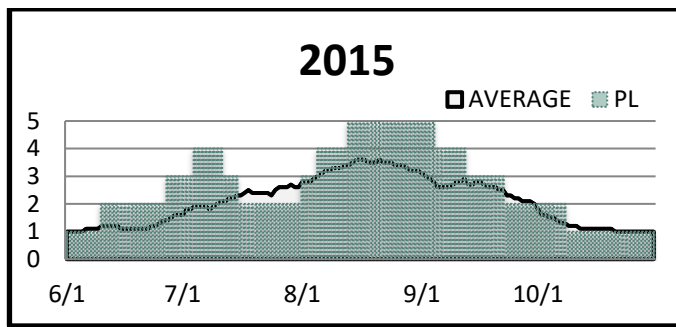

# Northwest Preparedness Levels

Reported Daily (JUNE 1 TO OCTOBER 31)

20 Year Average (2005-2024)

Posting Schedule: Daily Report Updated 06/28/2024

Current Year			
Date Change	PL	Date Change	PL
6/1	1		
6/17	2		

Current Year	
PL	Days
1	15
2	13
3	
4	
5	