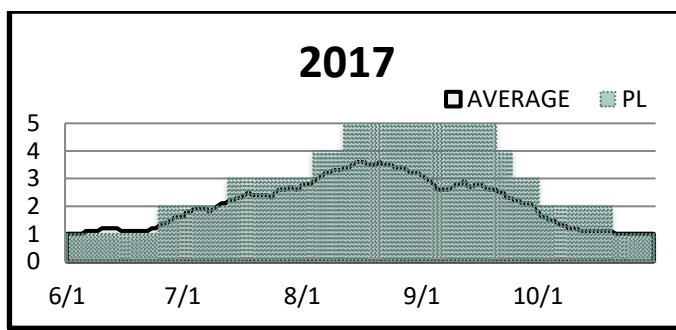

# Northwest Preparedness Levels

Reported Daily (JUNE 1 TO OCTOBER 31)

20 Year Average (2005-2024)

Posting Schedule: Daily Report Updated 06/28/2024

Current Year			
Date Change	PL	Date Change	PL
6/1	1		
6/17	2		

Current Year	
PL	Days
1	15
2	13
3	
4	
5	

# Northwest Preparedness Levels

Reported Daily (JUNE 1 TO OCTOBER 31)

20 Year Average (2005-2024)

Posting Schedule: **Daily** Report Updated 06/28/2024