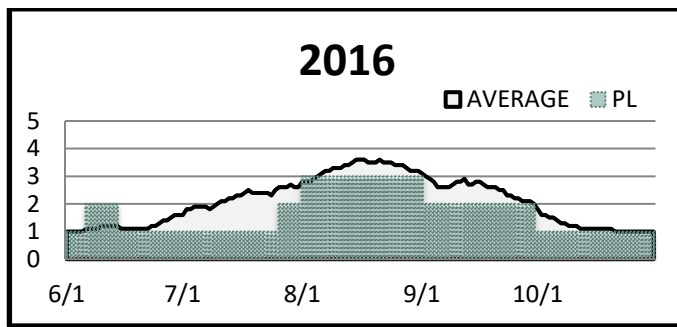

# Northwest Preparedness Levels

Reported Daily (JUNE 1 TO OCTOBER 31)

20 Year Average (2005-2024)

Posting Schedule: Daily Report Updated 06/28/2024

Current Year			
Date Change	PL	Date Change	PL
6/1	1		
6/17	2		

Current Year	
PL	Days
1	15
2	13
3	
4	
5	