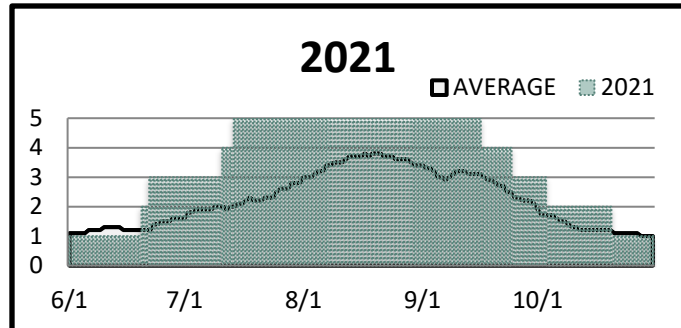

Northwest Preparedness Levels

Reported Daily (JUNE 1 TO OCTOBER 31)

10 Year Average (2012-2022)

Posting Schedule: **This will be the last report until June 2023** Report Updated: 11/1/2022

Current Year			
Date Change	PL	Date Change	PL
6/1	1	9/27	2
7/30	2	10/29	1
8/4	3		
9/2	4		
9/17	3		

Current Year	
PL	Days
1	64
2	36
3	39
4	15
5	-

Northwest Preparedness Levels

Reported Daily (JUNE 1 TO OCTOBER 31)

10 Year Average (2012-2022)

Posting Schedule: **This will be the last report until June 2023** Report Updated: 11/1/2022