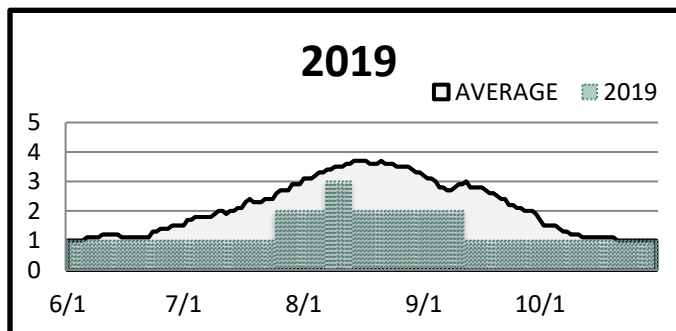

Northwest Preparedness Levels

Reported Daily (JUNE 1 TO OCTOBER 31)

20 Year Average (2005-2024)

Posting Schedule: Daily Report Updated 07/23/2024

Current Year			
Date Change	PL	Date Change	PL
6/1	1		
6/17	2		
7/11	3		
7/17	4		
7/19	5		

Current Year	
PL	Days
1	15
2	25
3	6
4	2
5	5

Northwest Preparedness Levels

Reported Daily (JUNE 1 TO OCTOBER 31)

20 Year Average (2005-2024)

Posting Schedule: **Daily** Report Updated 07/23/2024