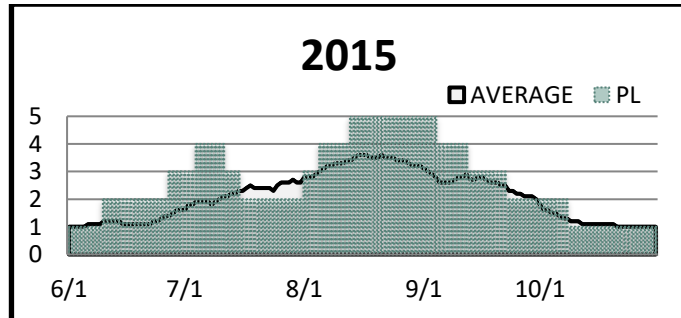

Northwest Preparedness Levels

Reported Daily (JUNE 1 TO OCTOBER 31)

10 Year Average (2012-2022)

Posting Schedule: **This will be the last report until June 2023** Report Updated: 11/1/2022

Current Year			
Date Change	PL	Date Change	PL
6/1	1	9/27	2
7/30	2	10/29	1
8/4	3		
9/2	4		
9/17	3		

Current Year	
PL	Days
1	64
2	36
3	39
4	15
5	-

Northwest Preparedness Levels

Reported Daily (JUNE 1 TO OCTOBER 31)

10 Year Average (2012-2022)

Posting Schedule: **This will be the last report until June 2023** Report Updated: 11/1/2022