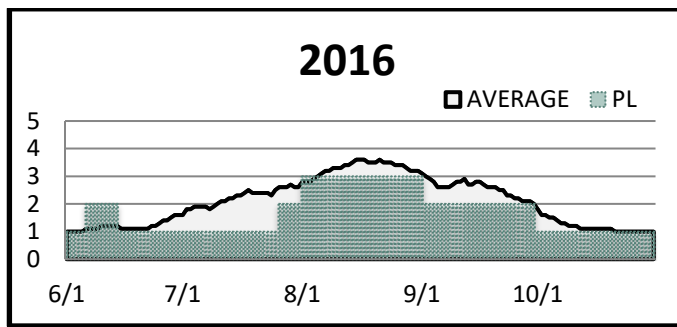

Northwest Preparedness Levels

Reported Daily (JUNE 1 TO OCTOBER 31)

20 Year Average (2005-2024)

Posting Schedule: Daily Report Updated 07/23/2024

Current Year			
Date Change	PL	Date Change	PL
6/1	1		
6/17	2		
7/11	3		
7/17	4		
7/19	5		

Current Year	
PL	Days
1	15
2	25
3	6
4	2
5	5

Northwest Preparedness Levels

Reported Daily (JUNE 1 TO OCTOBER 31)

20 Year Average (2005-2024)

Posting Schedule: **Daily** Report Updated 07/23/2024