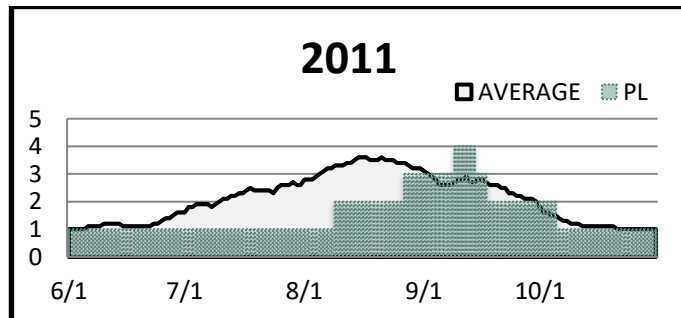

Northwest Preparedness Levels

Reported Daily (JUNE 1 TO OCTOBER 31)

10 Year Average (2012-2022)

Posting Schedule: **This will be the last report until June 2023** Report Updated: 11/1/2022

Current Year			
Date Change	PL	Date Change	PL
6/1	1	9/27	2
7/30	2	10/29	1
8/4	3		
9/2	4		
9/17	3		

Current Year	
PL	Days
1	64
2	36
3	39
4	15
5	-

Northwest Preparedness Levels

Reported Daily (JUNE 1 TO OCTOBER 31)

10 Year Average (2012-2022)

Posting Schedule: **This will be the last report until June 2023** Report Updated: 11/1/2022