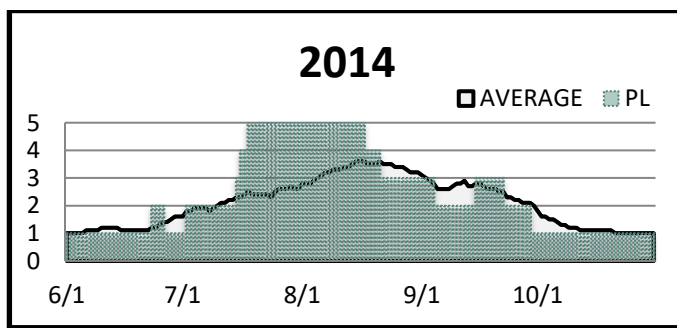

# Northwest Preparedness Levels

Reported Daily (JUNE 1 TO OCTOBER 31)

20 Year Average (2005-2024)

Posting Schedule: Daily Report Updated 06/28/2024

Current Year			
Date Change	PL	Date Change	PL
6/1	1		
6/17	2		

Current Year	
PL	Days
1	15
2	13
3	
4	
5	