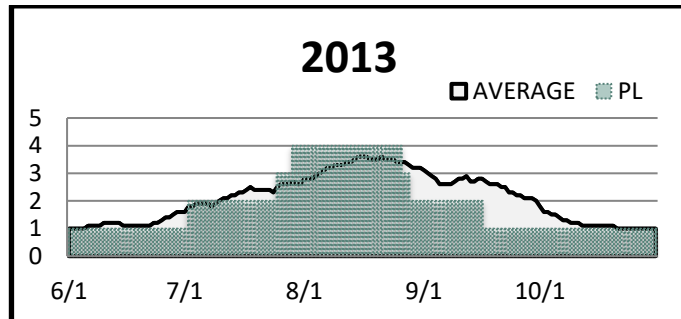

Northwest Preparedness Levels

Reported Daily (JUNE 1 TO OCTOBER 31)

10 Year Average (2012-2022)

Posting Schedule: **This will be the last report until June 2023** Report Updated: 11/1/2022

Current Year			
Date Change	PL	Date Change	PL
6/1	1	9/27	2
7/30	2	10/29	1
8/4	3		
9/2	4		
9/17	3		

Current Year	
PL	Days
1	64
2	36
3	39
4	15
5	-

Northwest Preparedness Levels

Reported Daily (JUNE 1 TO OCTOBER 31)

10 Year Average (2012-2022)

Posting Schedule: **This will be the last report until June 2023** Report Updated: 11/1/2022