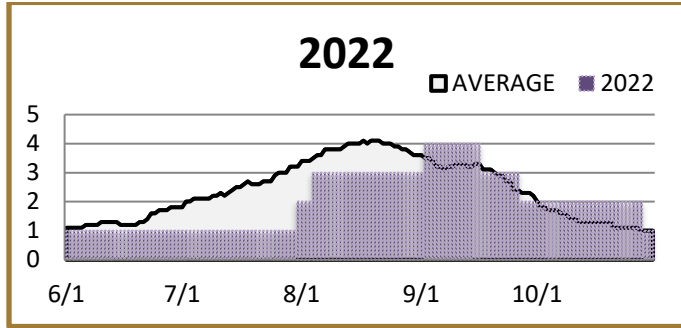

Northwest Preparedness Levels

Reported Daily (JUNE 1 TO OCTOBER 31)

10 Year Average (2012-2022)

Posting Schedule: **This will be the last report until June 2023** Report Updated: 11/1/2022

Current Year			
Date Change	PL	Date Change	PL
6/1	1	9/27	2
7/30	2	10/29	1
8/4	3		
9/2	4		
9/17	3		

Current Year	
PL	Days
1	64
2	36
3	39
4	15
5	-

Northwest Preparedness Levels

Reported Daily (JUNE 1 TO OCTOBER 31)

10 Year Average (2012-2022)

Posting Schedule: **This will be the last report until June 2023** Report Updated: 11/1/2022