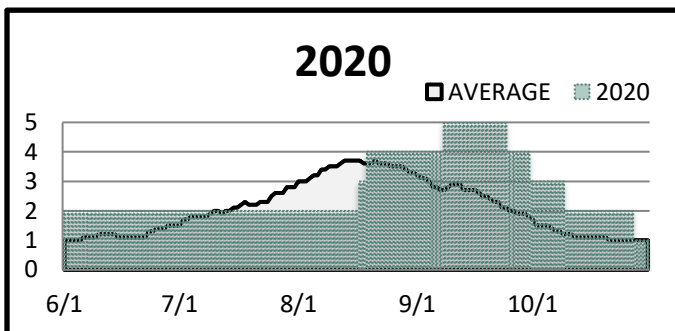

# Northwest Preparedness Levels

Reported Daily (JUNE 1 TO OCTOBER 31)

20 Year Average (2005-2024)

Posting Schedule: Daily Report Updated 06/28/2024

Current Year			
Date Change	PL	Date Change	PL
6/1	1		
6/17	2		

Current Year	
PL	Days
1	15
2	13
3	
4	
5	