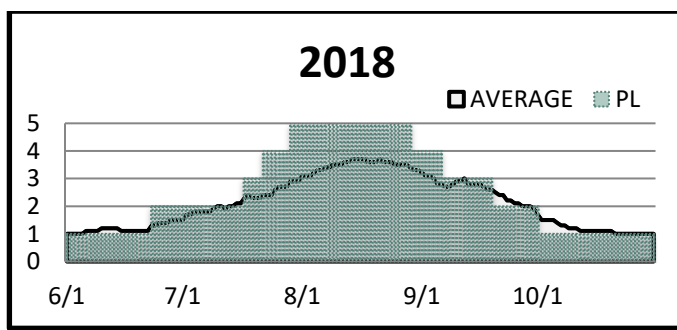

Northwest Preparedness Levels

Reported Daily (JUNE 1 TO OCTOBER 31)

20 Year Average (2005-2024)

Posting Schedule: Daily Report Updated 07/23/2024

Current Year			
Date Change	PL	Date Change	PL
6/1	1		
6/17	2		
7/11	3		
7/17	4		
7/19	5		

Current Year	
PL	Days
1	15
2	25
3	6
4	2
5	5

Northwest Preparedness Levels

Reported Daily (JUNE 1 TO OCTOBER 31)

20 Year Average (2005-2024)

Posting Schedule: **Daily** Report Updated 07/23/2024