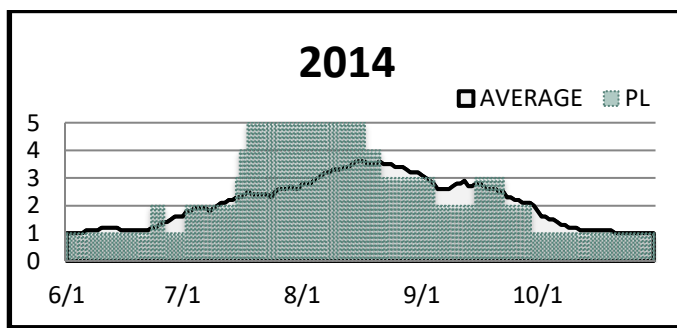

Northwest Preparedness Levels

Reported Daily (JUNE 1 TO OCTOBER 31)

20 Year Average (2005-2024)

Posting Schedule: Daily Report Updated 07/23/2024

Current Year			
Date Change	PL	Date Change	PL
6/1	1		
6/17	2		
7/11	3		
7/17	4		
7/19	5		

Current Year	
PL	Days
1	15
2	25
3	6
4	2
5	5

Northwest Preparedness Levels

Reported Daily (JUNE 1 TO OCTOBER 31)

20 Year Average (2005-2024)

Posting Schedule: **Daily** Report Updated 07/23/2024