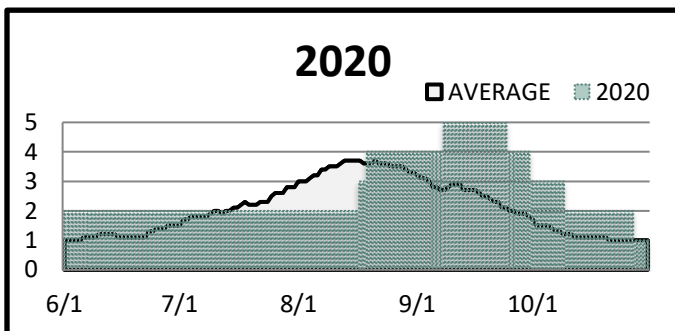

Northwest Preparedness Levels

Reported Daily (JUNE 1 TO OCTOBER 31)

20 Year Average (2005-2024)

Posting Schedule: Daily Report Updated 07/23/2024

Current Year			
Date Change	PL	Date Change	PL
6/1	1		
6/17	2		
7/11	3		
7/17	4		
7/19	5		

Current Year	
PL	Days
1	15
2	25
3	6
4	2
5	5

Northwest Preparedness Levels

Reported Daily (JUNE 1 TO OCTOBER 31)

20 Year Average (2005-2024)

Posting Schedule: **Daily** Report Updated 07/23/2024