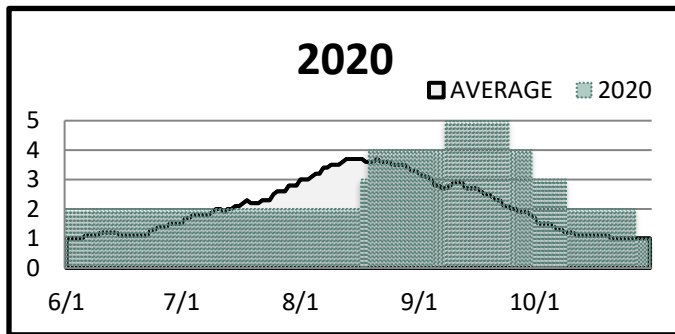

Northwest Preparedness Levels

Reported Daily (JUNE 1 TO OCTOBER 31)

10 Year Average (2012-2022)

Posting Schedule: **This will be the last report until June 2023** Report Updated: 11/1/2022

Current Year			
Date Change	PL	Date Change	PL
6/1	1	9/27	2
7/30	2	10/29	1
8/4	3		
9/2	4		
9/17	3		

Current Year	
PL	Days
1	64
2	36
3	39
4	15
5	-

Northwest Preparedness Levels

Reported Daily (JUNE 1 TO OCTOBER 31)

10 Year Average (2012-2022)

Posting Schedule: **This will be the last report until June 2023** Report Updated: 11/1/2022