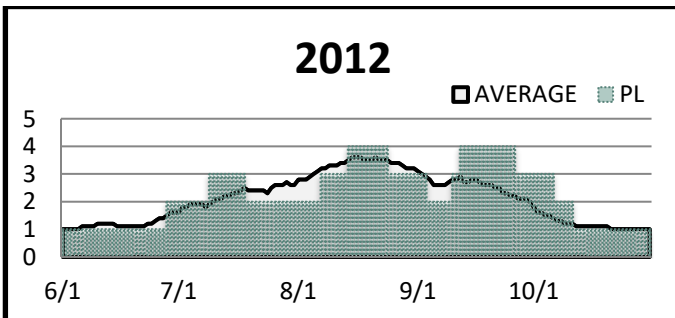

Northwest Preparedness Levels

Reported Daily (JUNE 1 TO OCTOBER 31)

10 Year Average (2012-2022)

Posting Schedule: **This will be the last report until June 2023** Report Updated: 11/1/2022

Current Year			
Date Change	PL	Date Change	PL
6/1	1	9/27	2
7/30	2	10/29	1
8/4	3		
9/2	4		
9/17	3		

Current Year	
PL	Days
1	64
2	36
3	39
4	15
5	-

Northwest Preparedness Levels

Reported Daily (JUNE 1 TO OCTOBER 31)

10 Year Average (2012-2022)

Posting Schedule: **This will be the last report until June 2023** Report Updated: 11/1/2022