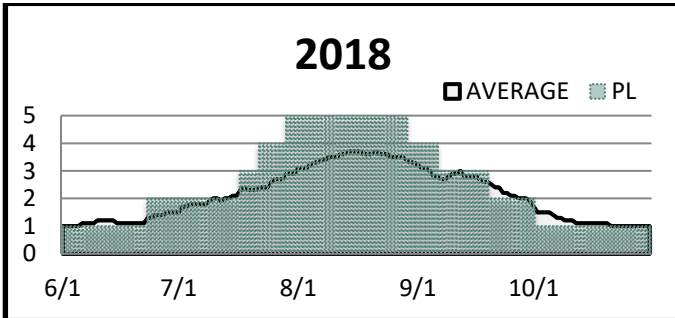

Northwest Preparedness Levels

Reported Daily (JUNE 1 TO OCTOBER 31)

10 Year Average (2012-2022)

Posting Schedule: **This will be the last report until June 2023** Report Updated: 11/1/2022

Current Year			
Date Change	PL	Date Change	PL
6/1	1	9/27	2
7/30	2	10/29	1
8/4	3		
9/2	4		
9/17	3		

Current Year	
PL	Days
1	64
2	36
3	39
4	15
5	-

Northwest Preparedness Levels

Reported Daily (JUNE 1 TO OCTOBER 31)

10 Year Average (2012-2022)

Posting Schedule: **This will be the last report until June 2023** Report Updated: 11/1/2022