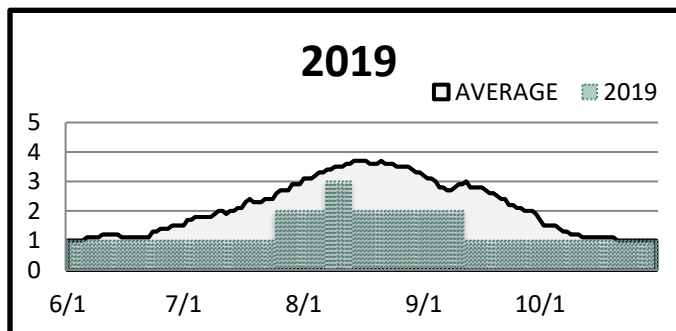

# Northwest Preparedness Levels

Reported Daily (JUNE 1 TO OCTOBER 31)

20 Year Average (2005-2024)

Posting Schedule: Daily Report Updated 06/28/2024

Current Year			
Date Change	PL	Date Change	PL
6/1	1		
6/17	2		

Current Year	
PL	Days
1	15
2	13
3	
4	
5	