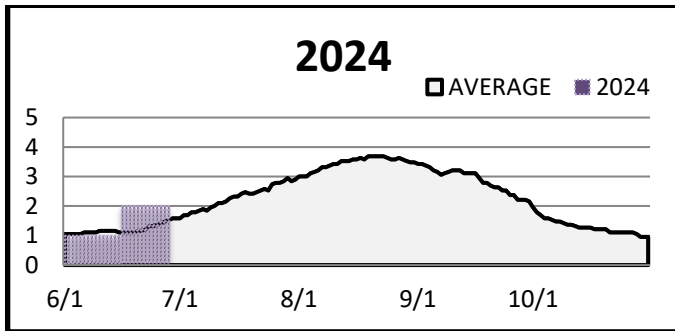

# Northwest Preparedness Levels

Reported Daily (JUNE 1 TO OCTOBER 31)

20 Year Average (2005-2024)

Posting Schedule: Daily Report Updated 06/28/2024

Current Year			
Date Change	PL	Date Change	PL
6/1	1		
6/17	2		

Current Year	
PL	Days
1	15
2	13
3	
4	
5	