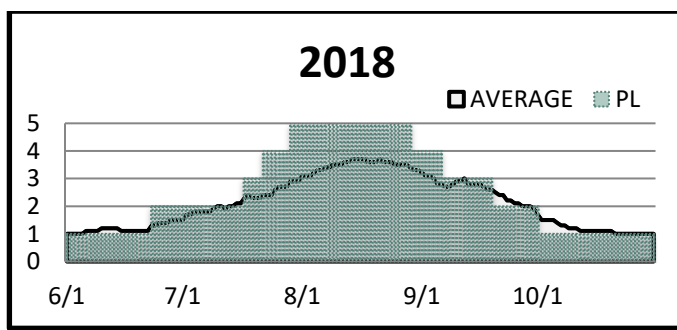

# Northwest Preparedness Levels

Reported Daily (JUNE 1 TO OCTOBER 31)

20 Year Average (2005-2024)

Posting Schedule: Daily Report Updated 06/28/2024

Current Year			
Date Change	PL	Date Change	PL
6/1	1		
6/17	2		

Current Year	
PL	Days
1	15
2	13
3	
4	
5	

# Northwest Preparedness Levels

Reported Daily (JUNE 1 TO OCTOBER 31)

20 Year Average (2005-2024)

Posting Schedule: **Daily** Report Updated 06/28/2024