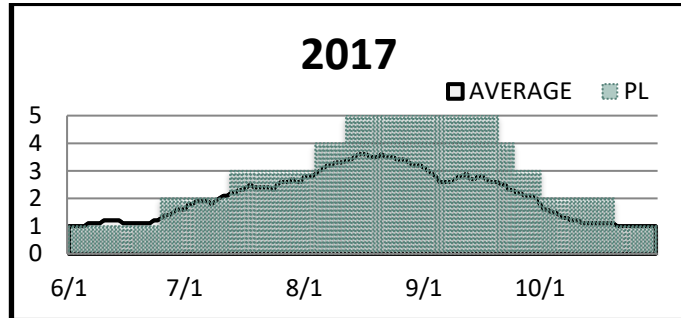

Northwest Preparedness Levels

Reported Daily (JUNE 1 TO OCTOBER 31)

10 Year Average (2012-2022)

Posting Schedule: **This will be the last report until June 2023** Report Updated: 11/1/2022

Current Year			
Date Change	PL	Date Change	PL
6/1	1	9/27	2
7/30	2	10/29	1
8/4	3		
9/2	4		
9/17	3		

Current Year	
PL	Days
1	64
2	36
3	39
4	15
5	-

Northwest Preparedness Levels

Reported Daily (JUNE 1 TO OCTOBER 31)

10 Year Average (2012-2022)

Posting Schedule: **This will be the last report until June 2023** Report Updated: 11/1/2022