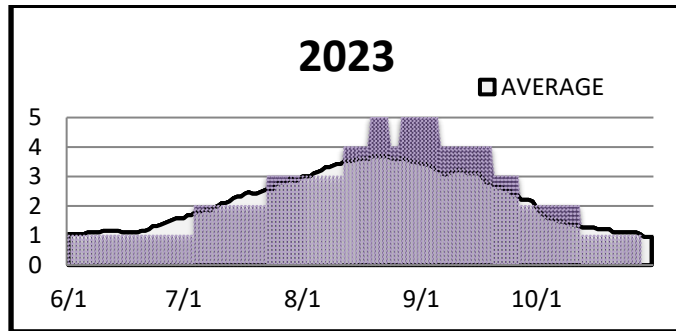

# Northwest Preparedness Levels

Reported Daily (JUNE 1 TO OCTOBER 31)

20 Year Average (2005-2024)

Posting Schedule: Daily Report Updated 06/28/2024

Current Year			
Date Change	PL	Date Change	PL
6/1	1		
6/17	2		

Current Year	
PL	Days
1	15
2	13
3	
4	
5	