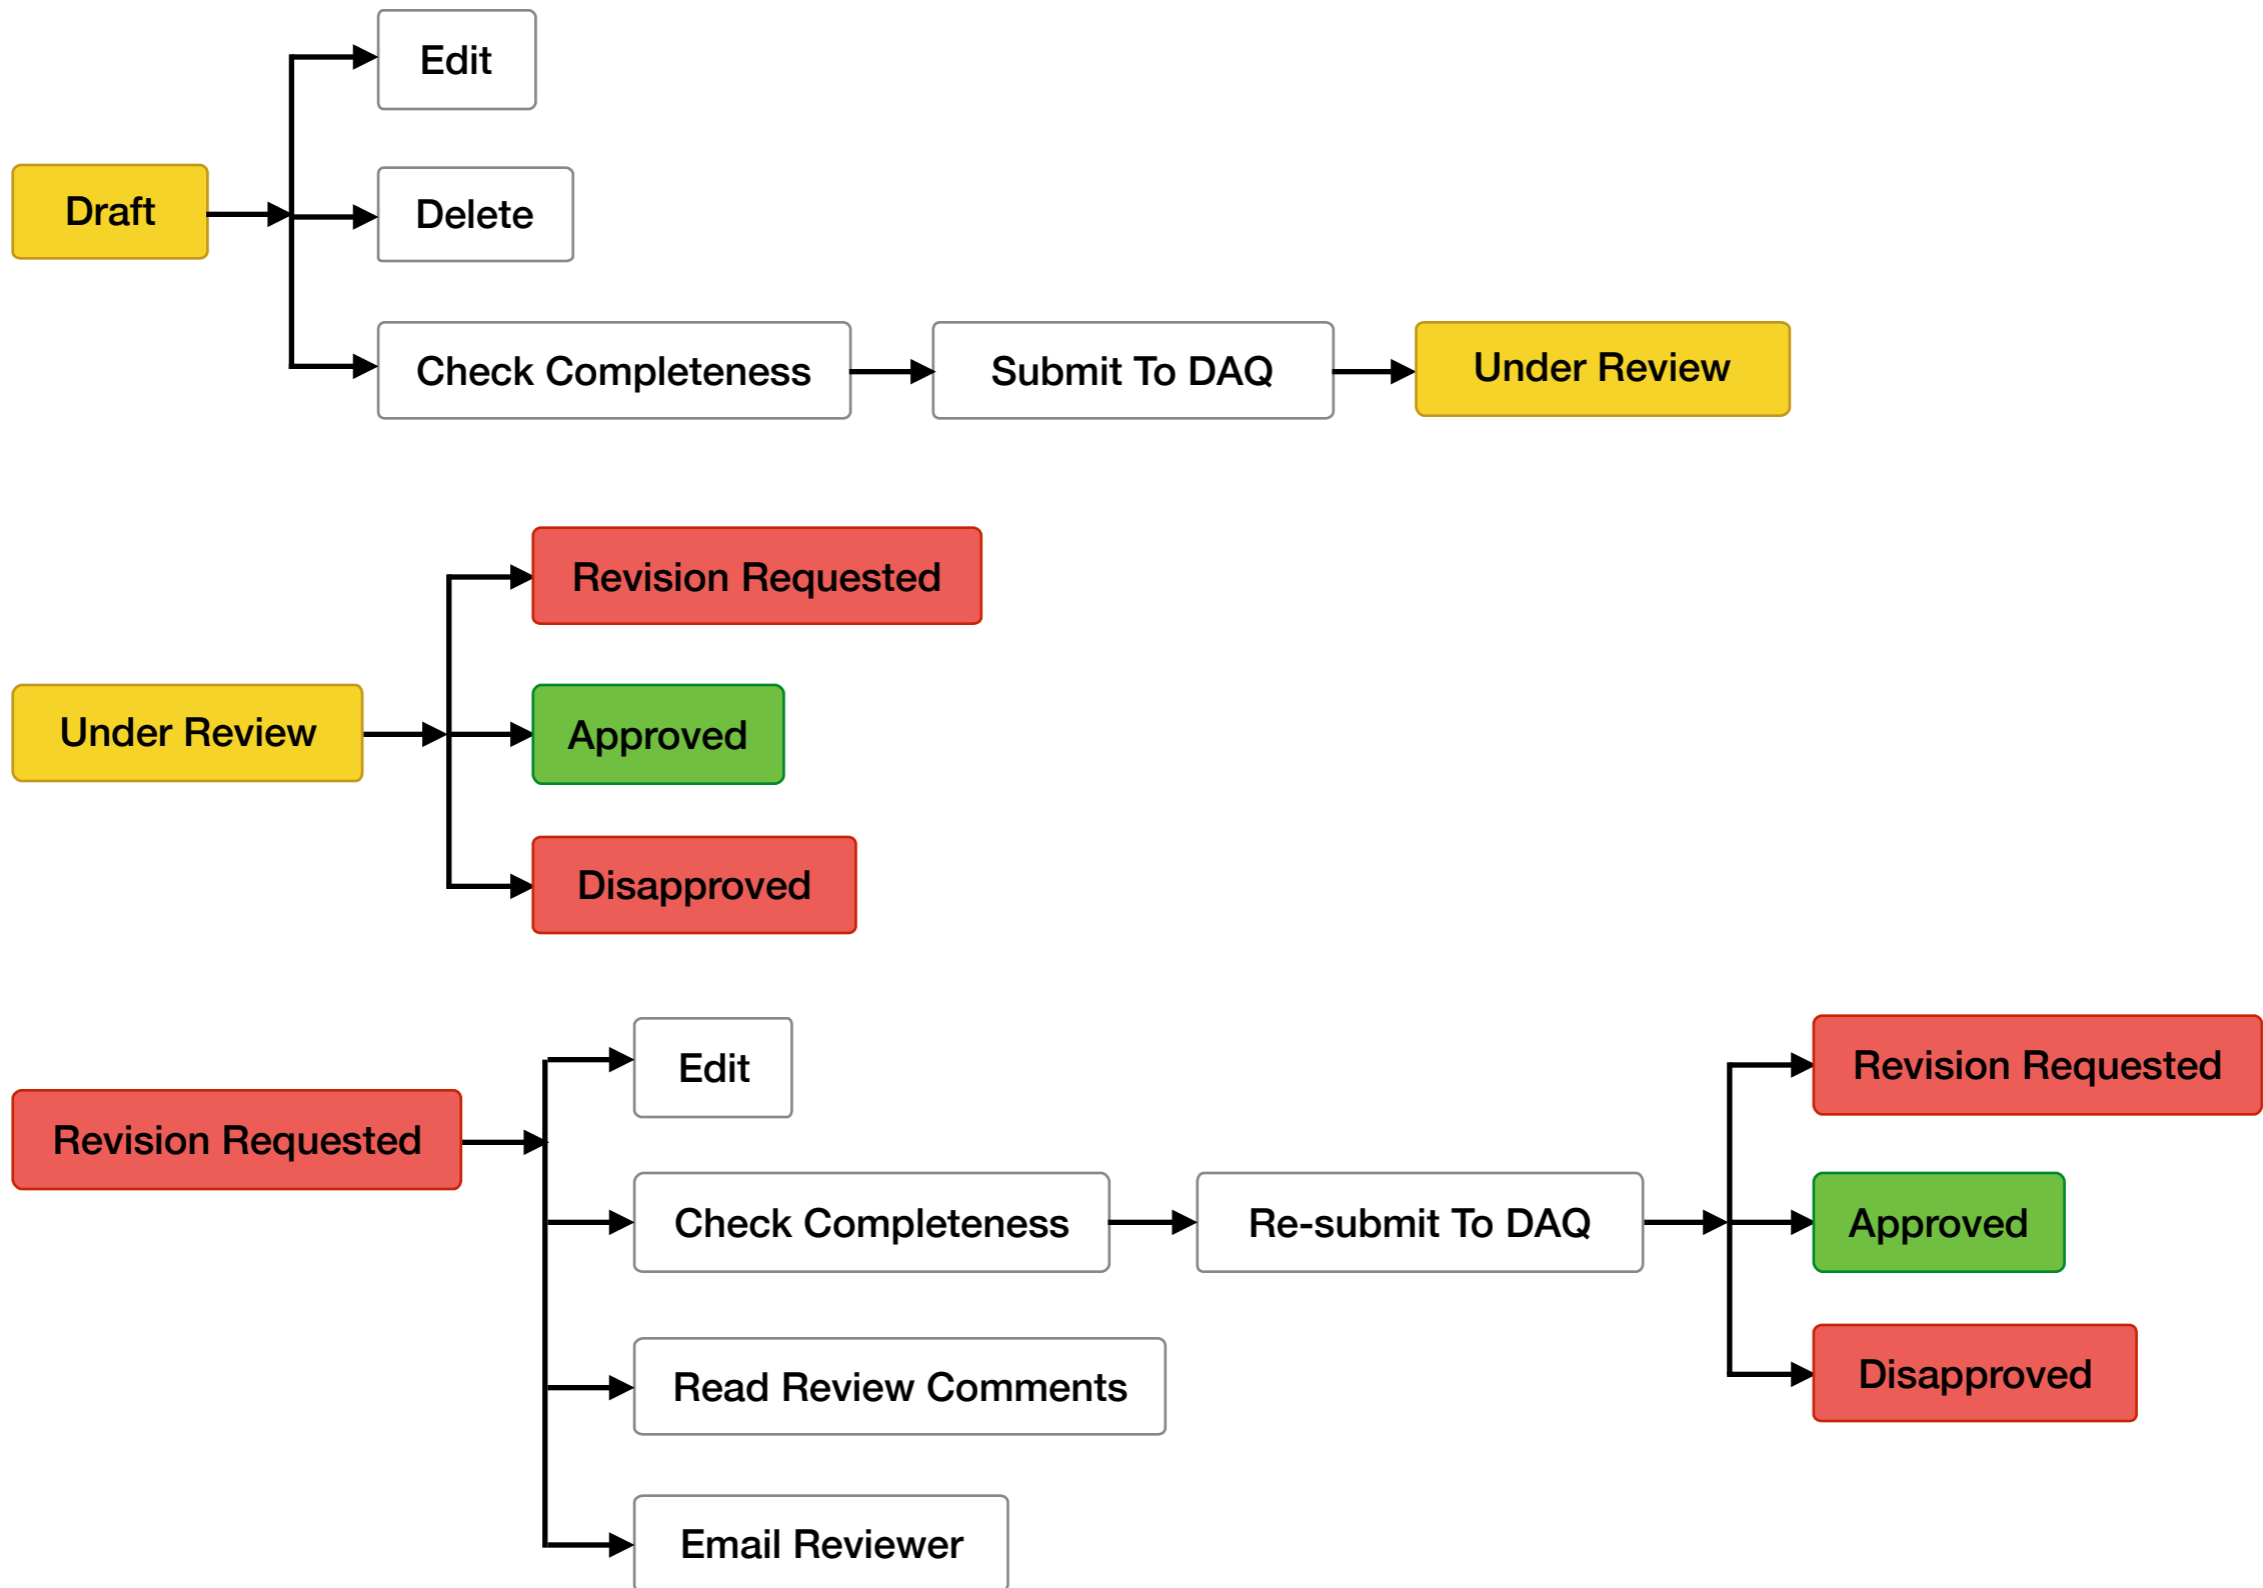

Utah SMS Default Form Status Flow

Utah SMS Burn Request (Form 4) Status Flow

Utah SMS Burn Request (Form 4) Status Flow, Continued