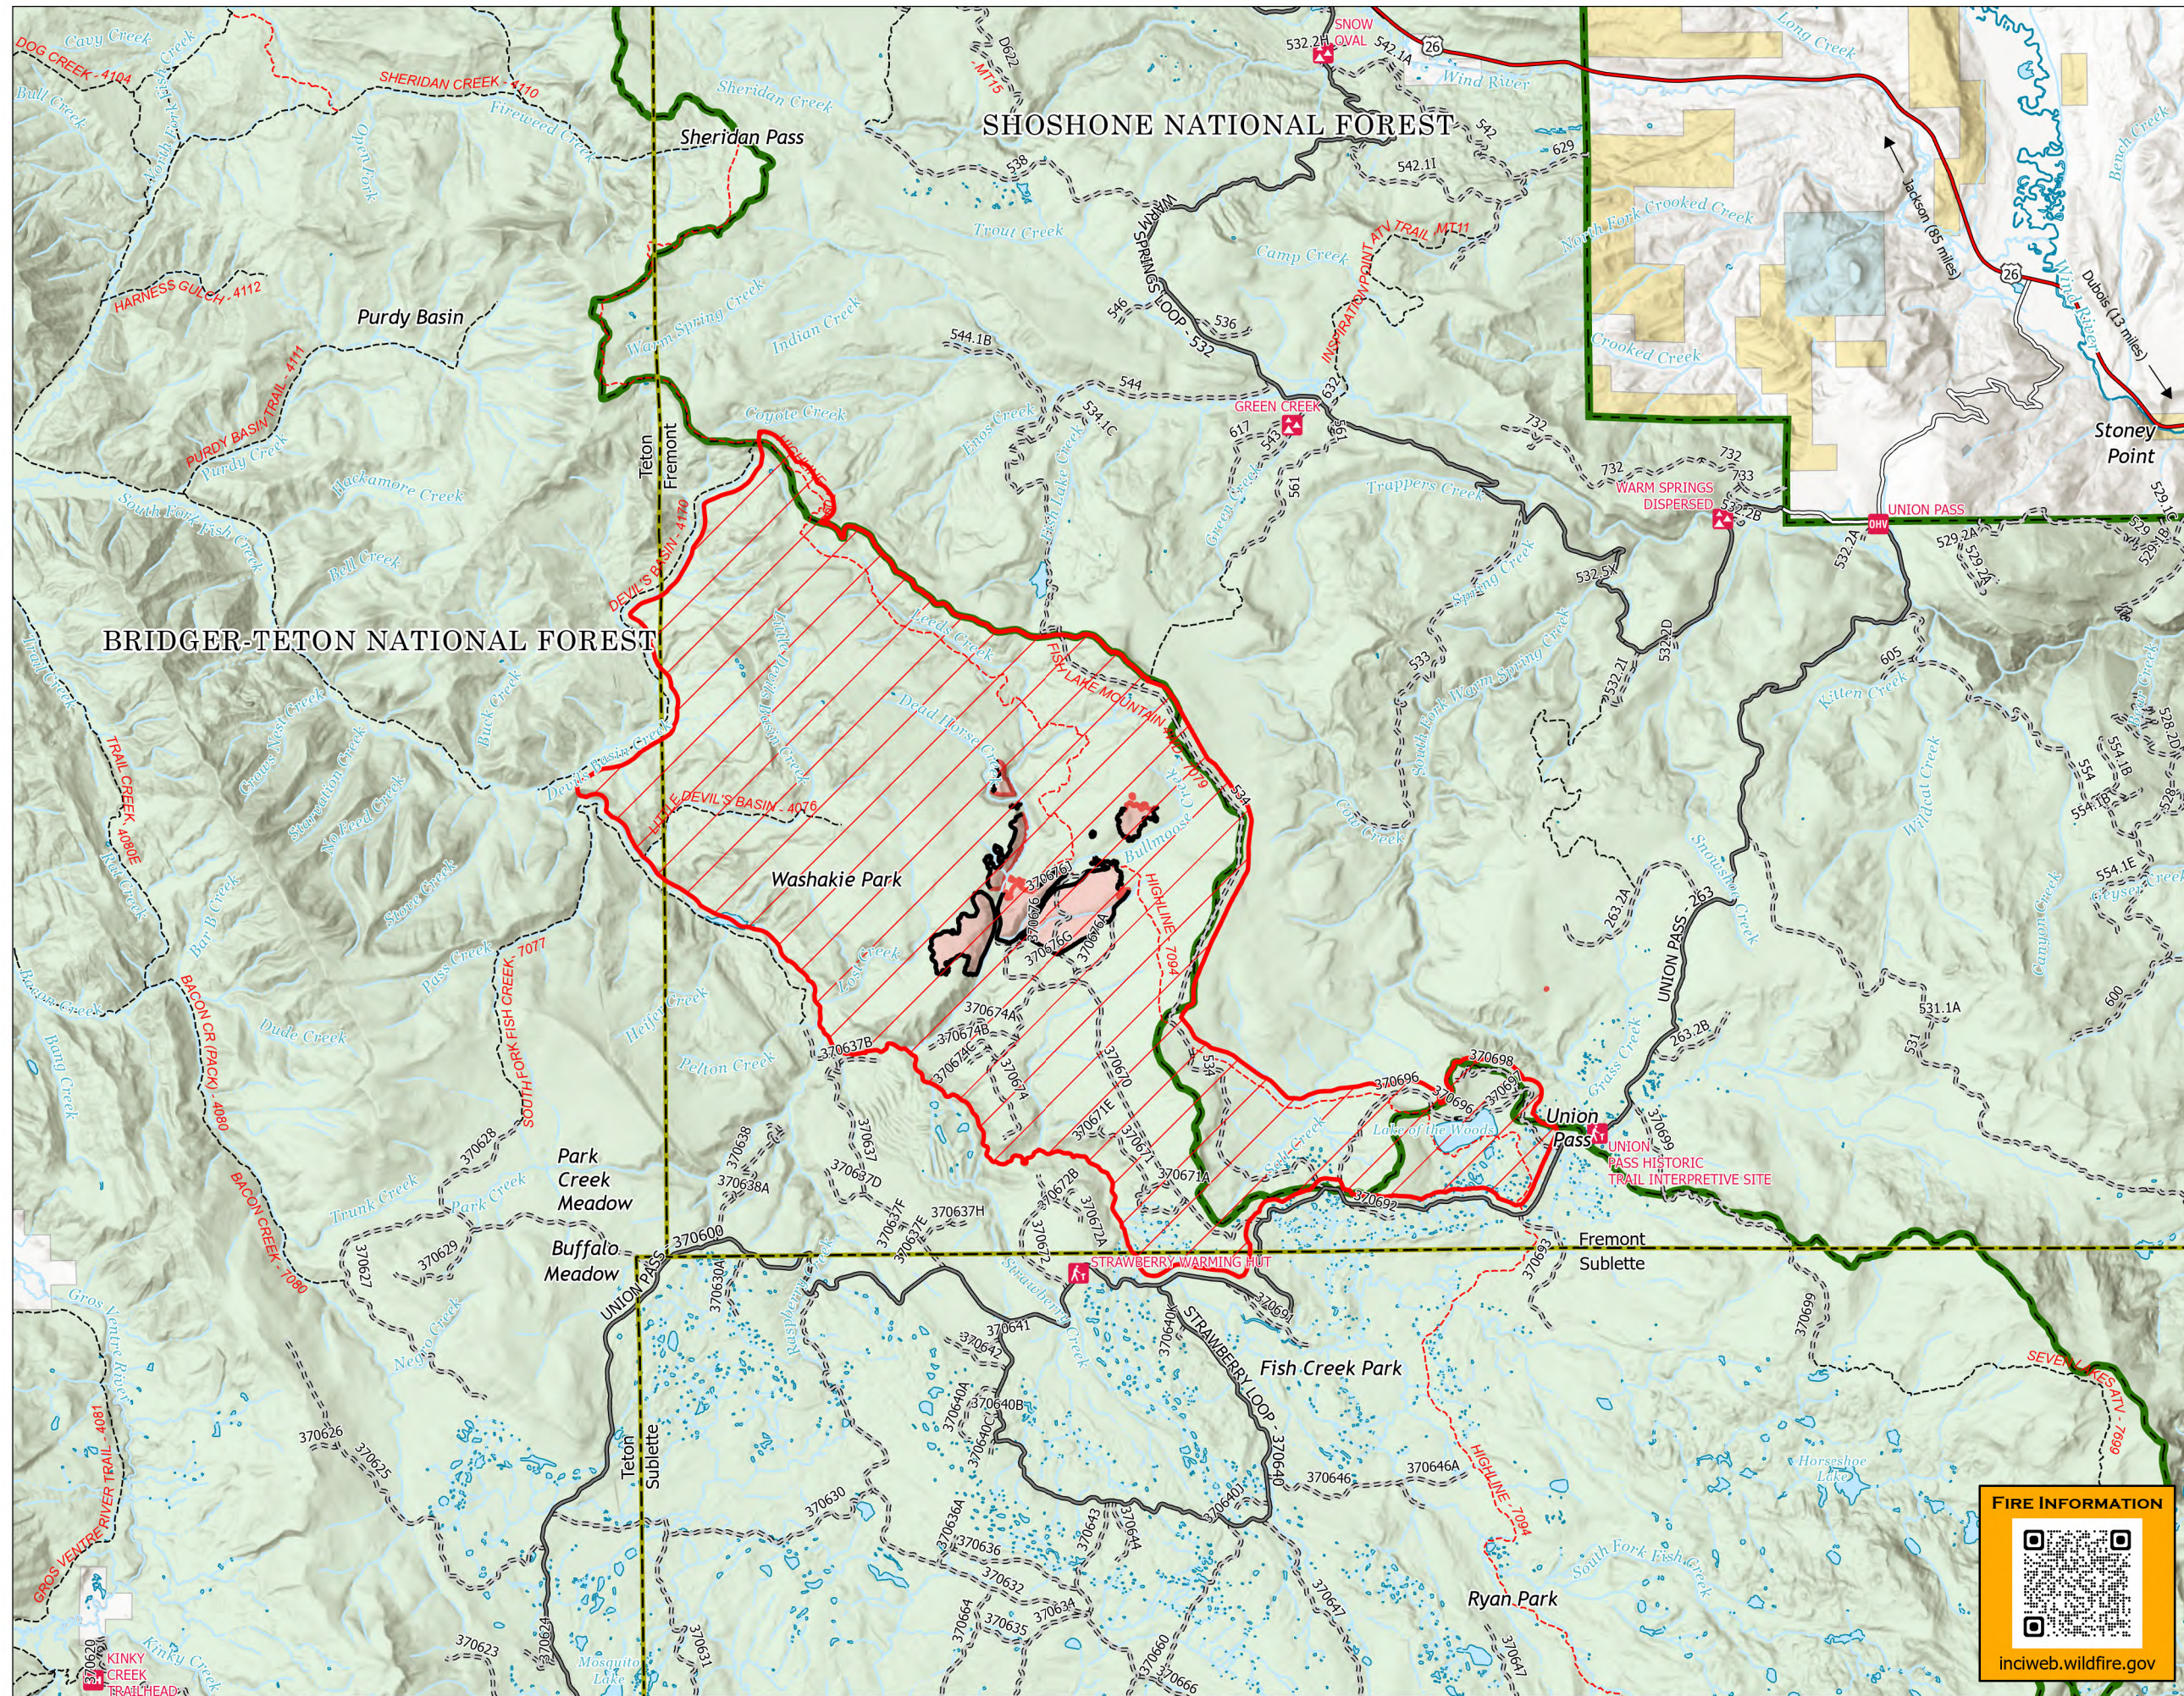

LEEDS CREEK

AUGUST 19, 2024

780 ACRES
75% CONTAINED

- Contained
- Wildfire Daily Fire Perimeter
- Fire Closure Area
- Camping Area
- Interpretive Site
- OHV Staging Area
- Trailhead
- USFS - High Clearance
- USFS - Passenger Cars
- USFS - Trail
- Continental Divide Trail
- County Boundary
- Forest Service Boundary
- BLM
- Local Government
- State
- USFS
- Private

1:100,000 | Teton Interagency Fire | 8/19/2024 1015
Acres from GPS
North American 1983 Datum, LatLong Grid

FIRE INFORMATION

inciweb.wildfire.gov