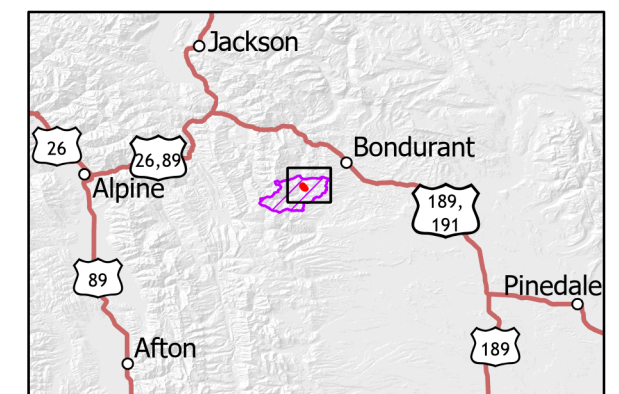

Public Information

Sandy Fire
WYBTF-002201
7/1/2022

101 acres at 6/30/2022 1930

- Closure Area
- Fire Perimeter
- Lookout
- Trailhead
- National Forest System Roads
- National Forest System Trails
- Fire History

7/1/2022 1040
Acres from IR and GPS