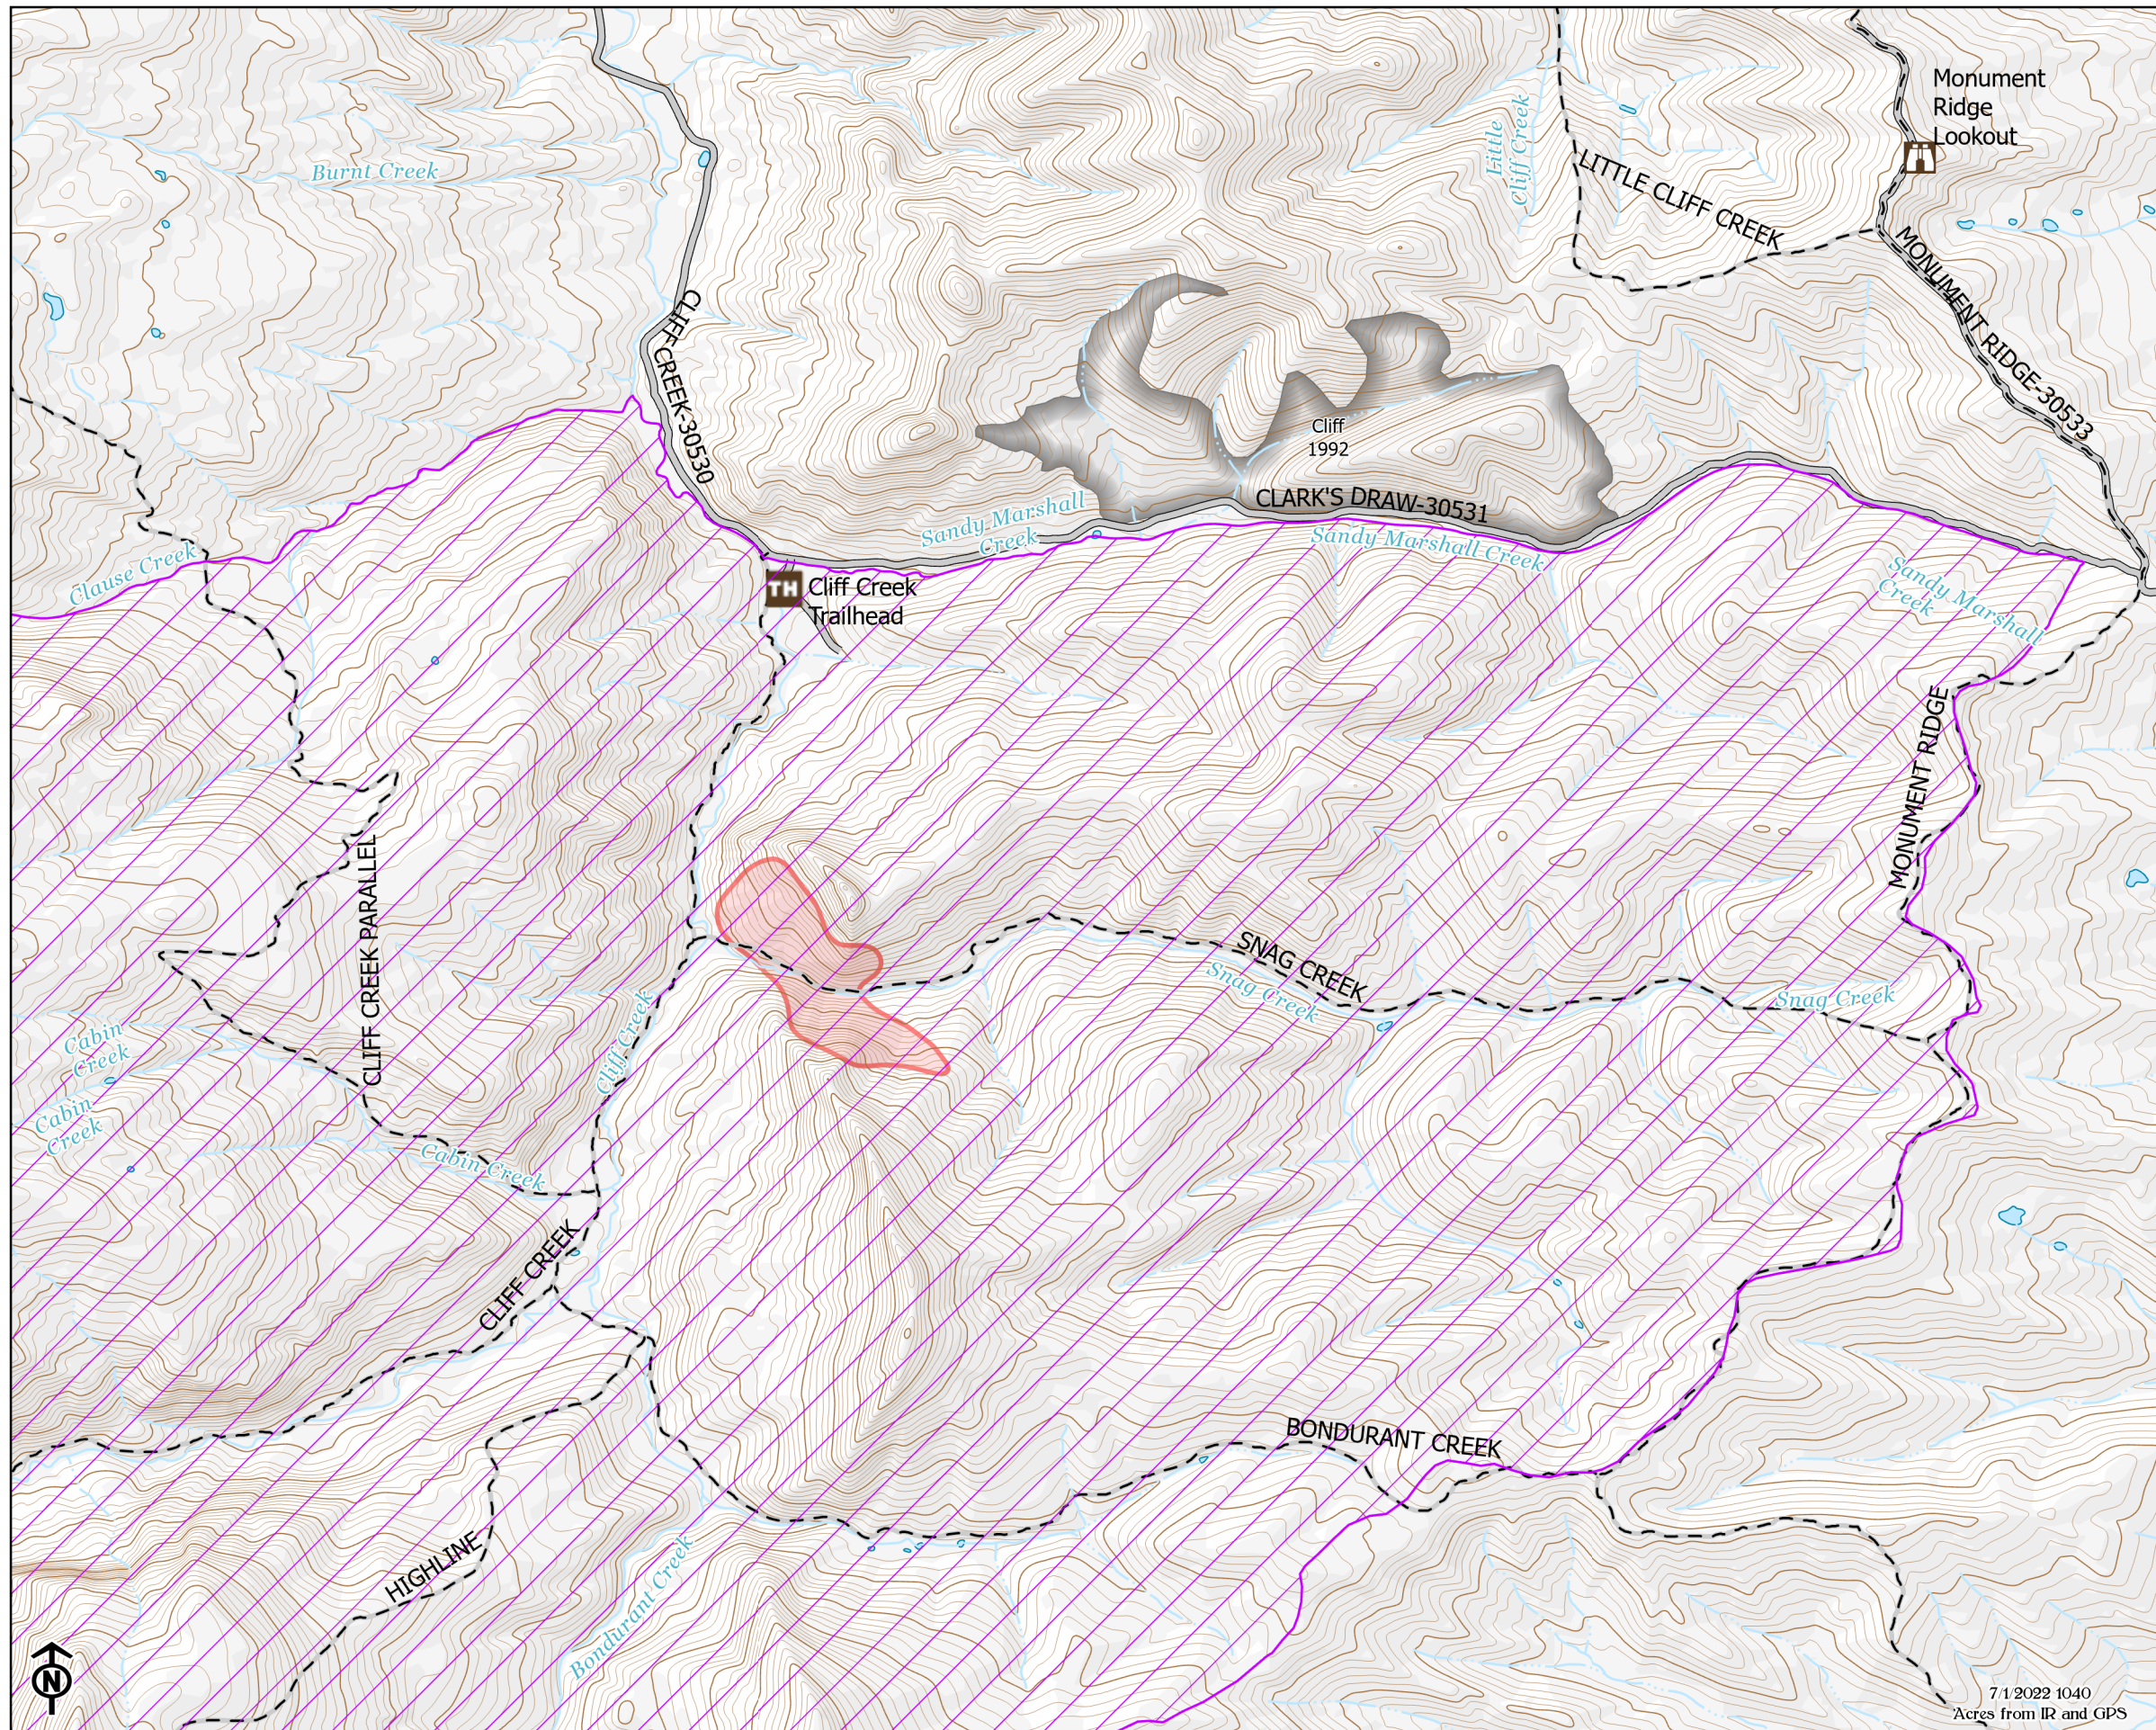

Public Information

Sandy Fire
WYBTF-002201
7/1/2022

101 acres at 6/30/2022 1930

- Closure Area
- Fire Perimeter
- Lookout
- Trailhead
- National Forest System Roads
- National Forest System Trails
- Fire History

7/1/2022 1040
Acres from IR and GPS