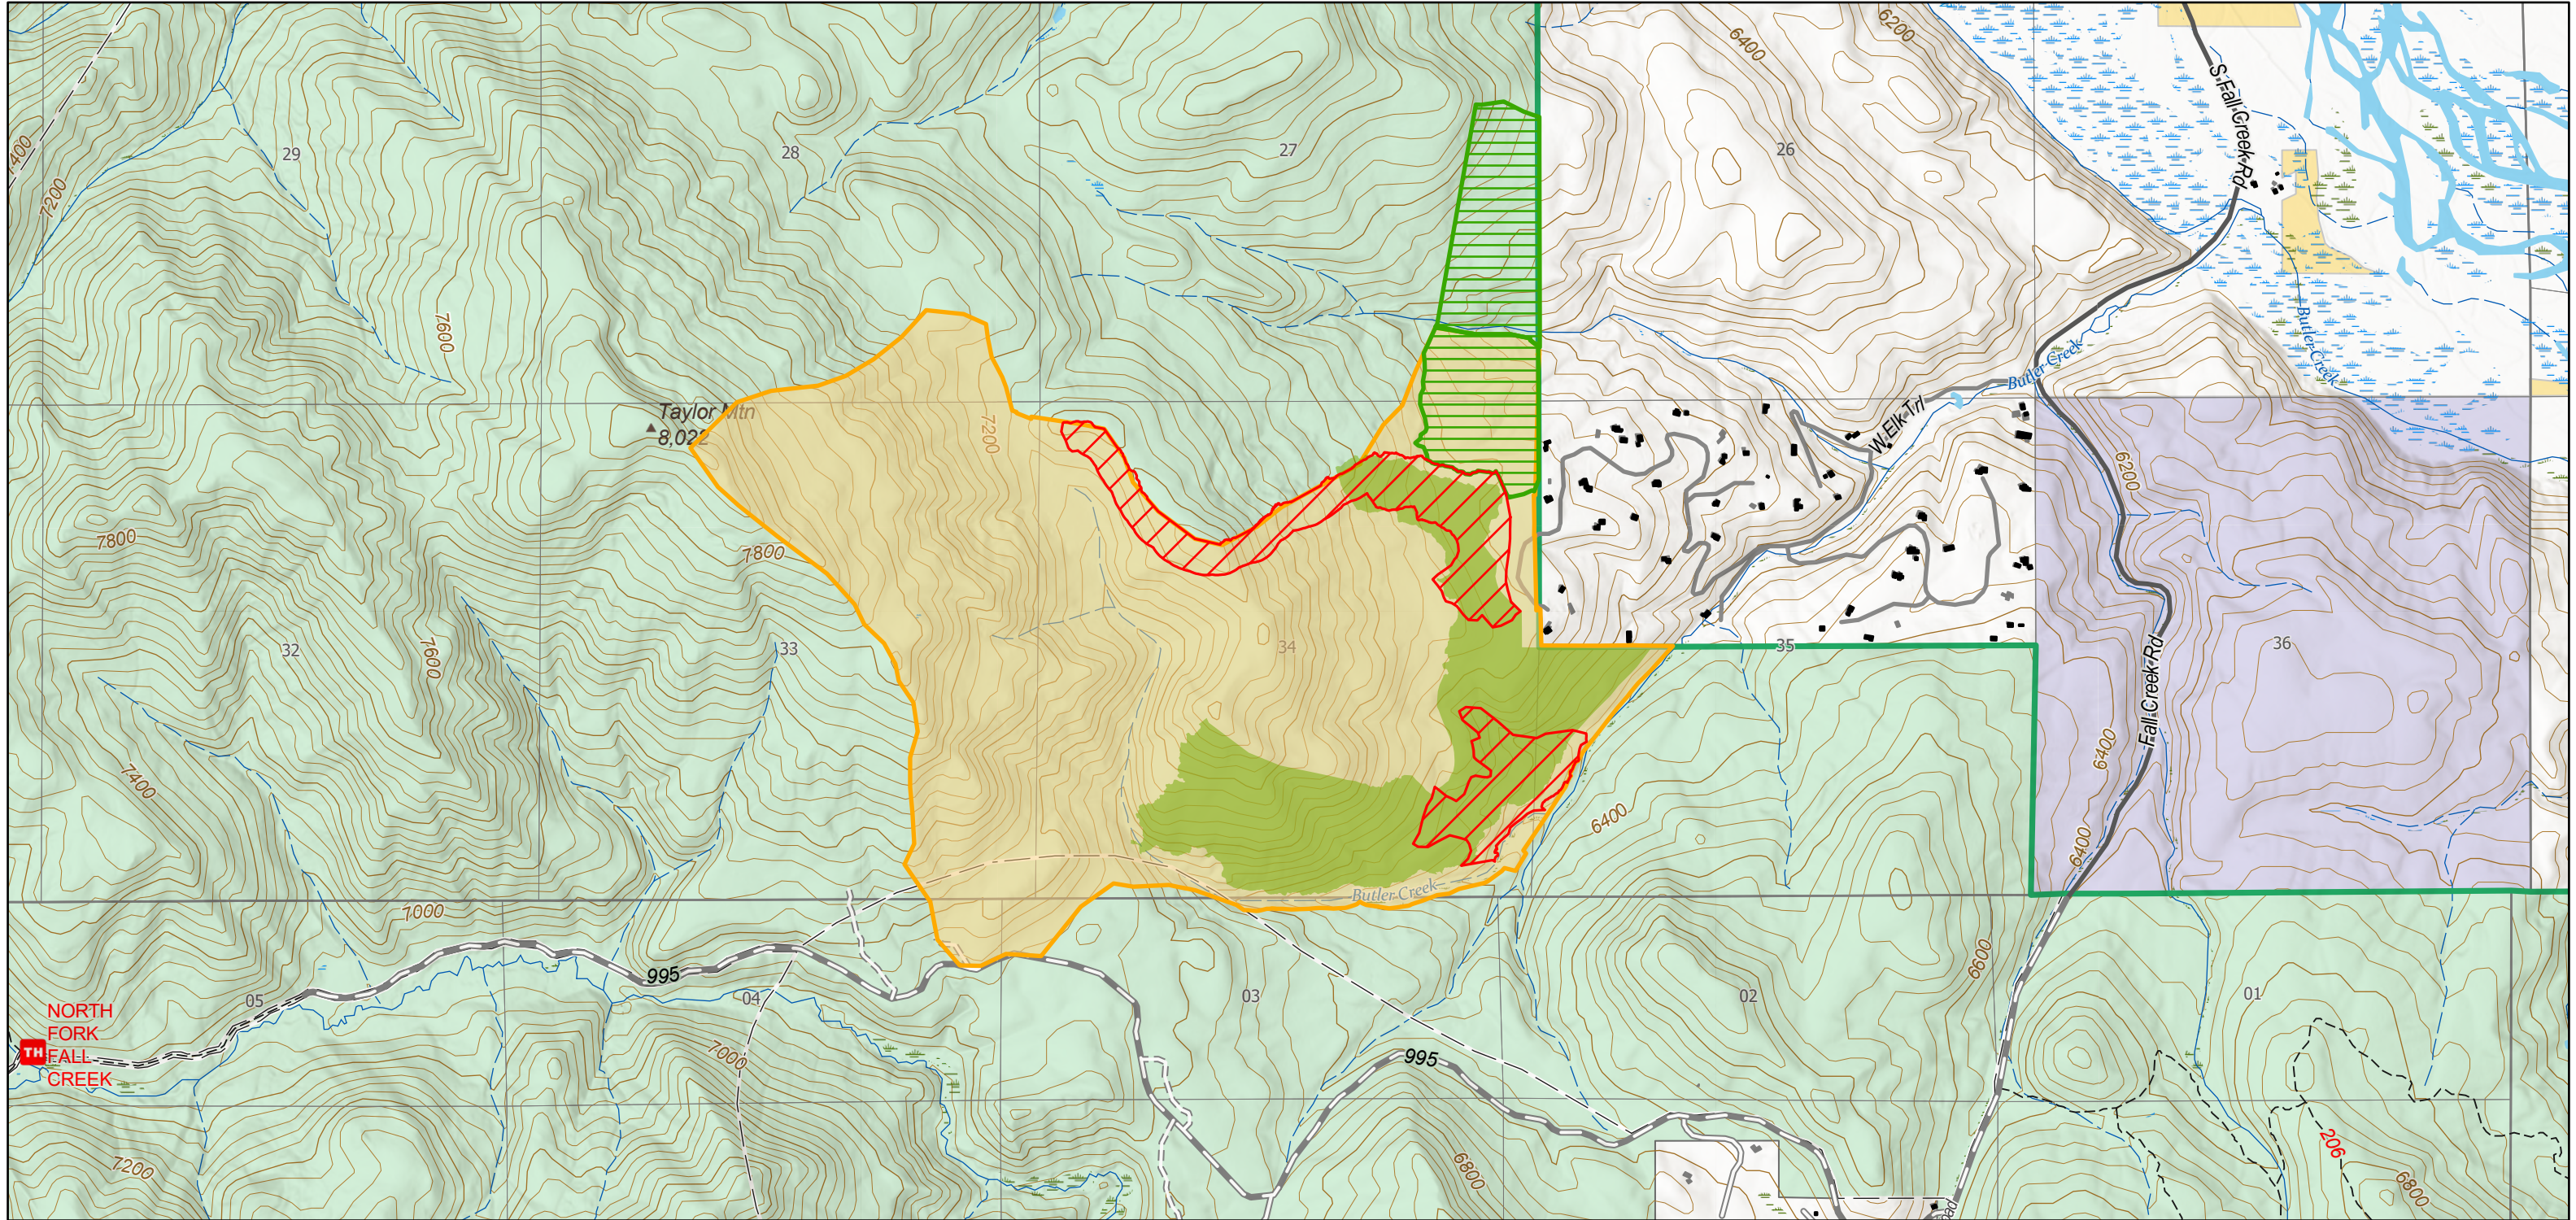

Teton to Snake - Taylor Mountain RX- PF30

Bridger-Teton National Forest

Legend

-  Slash Units- 96 acres
-  Completed Handthin/Pile/Burn - 91 acres
-  Completed Broadcast Burn- 187 acres
-  Taylor Mountain RX Unit PF30- 912 acres

NAD 1983
UTM Zone
12N