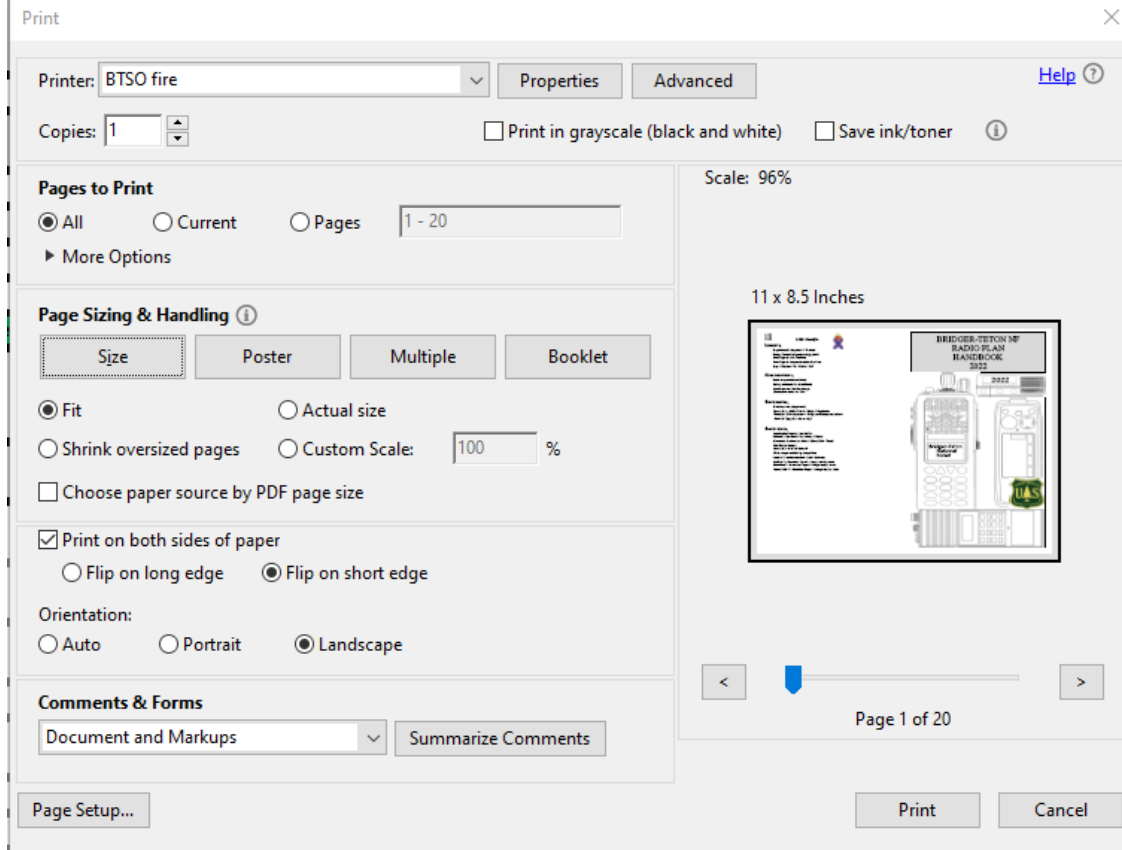

BTNF Radio User Guide Printing Instructions

Adobe Printing instructions:

Size (**DO NOT SELECT BOOKLET**)- Select “Fit”

Select-“print on both sides of paper” then select-“Flip on short edge”

Orientation- select “Landscape”

Here is a screen shot of the print settings:

Put a couple staples in the middle then fold.