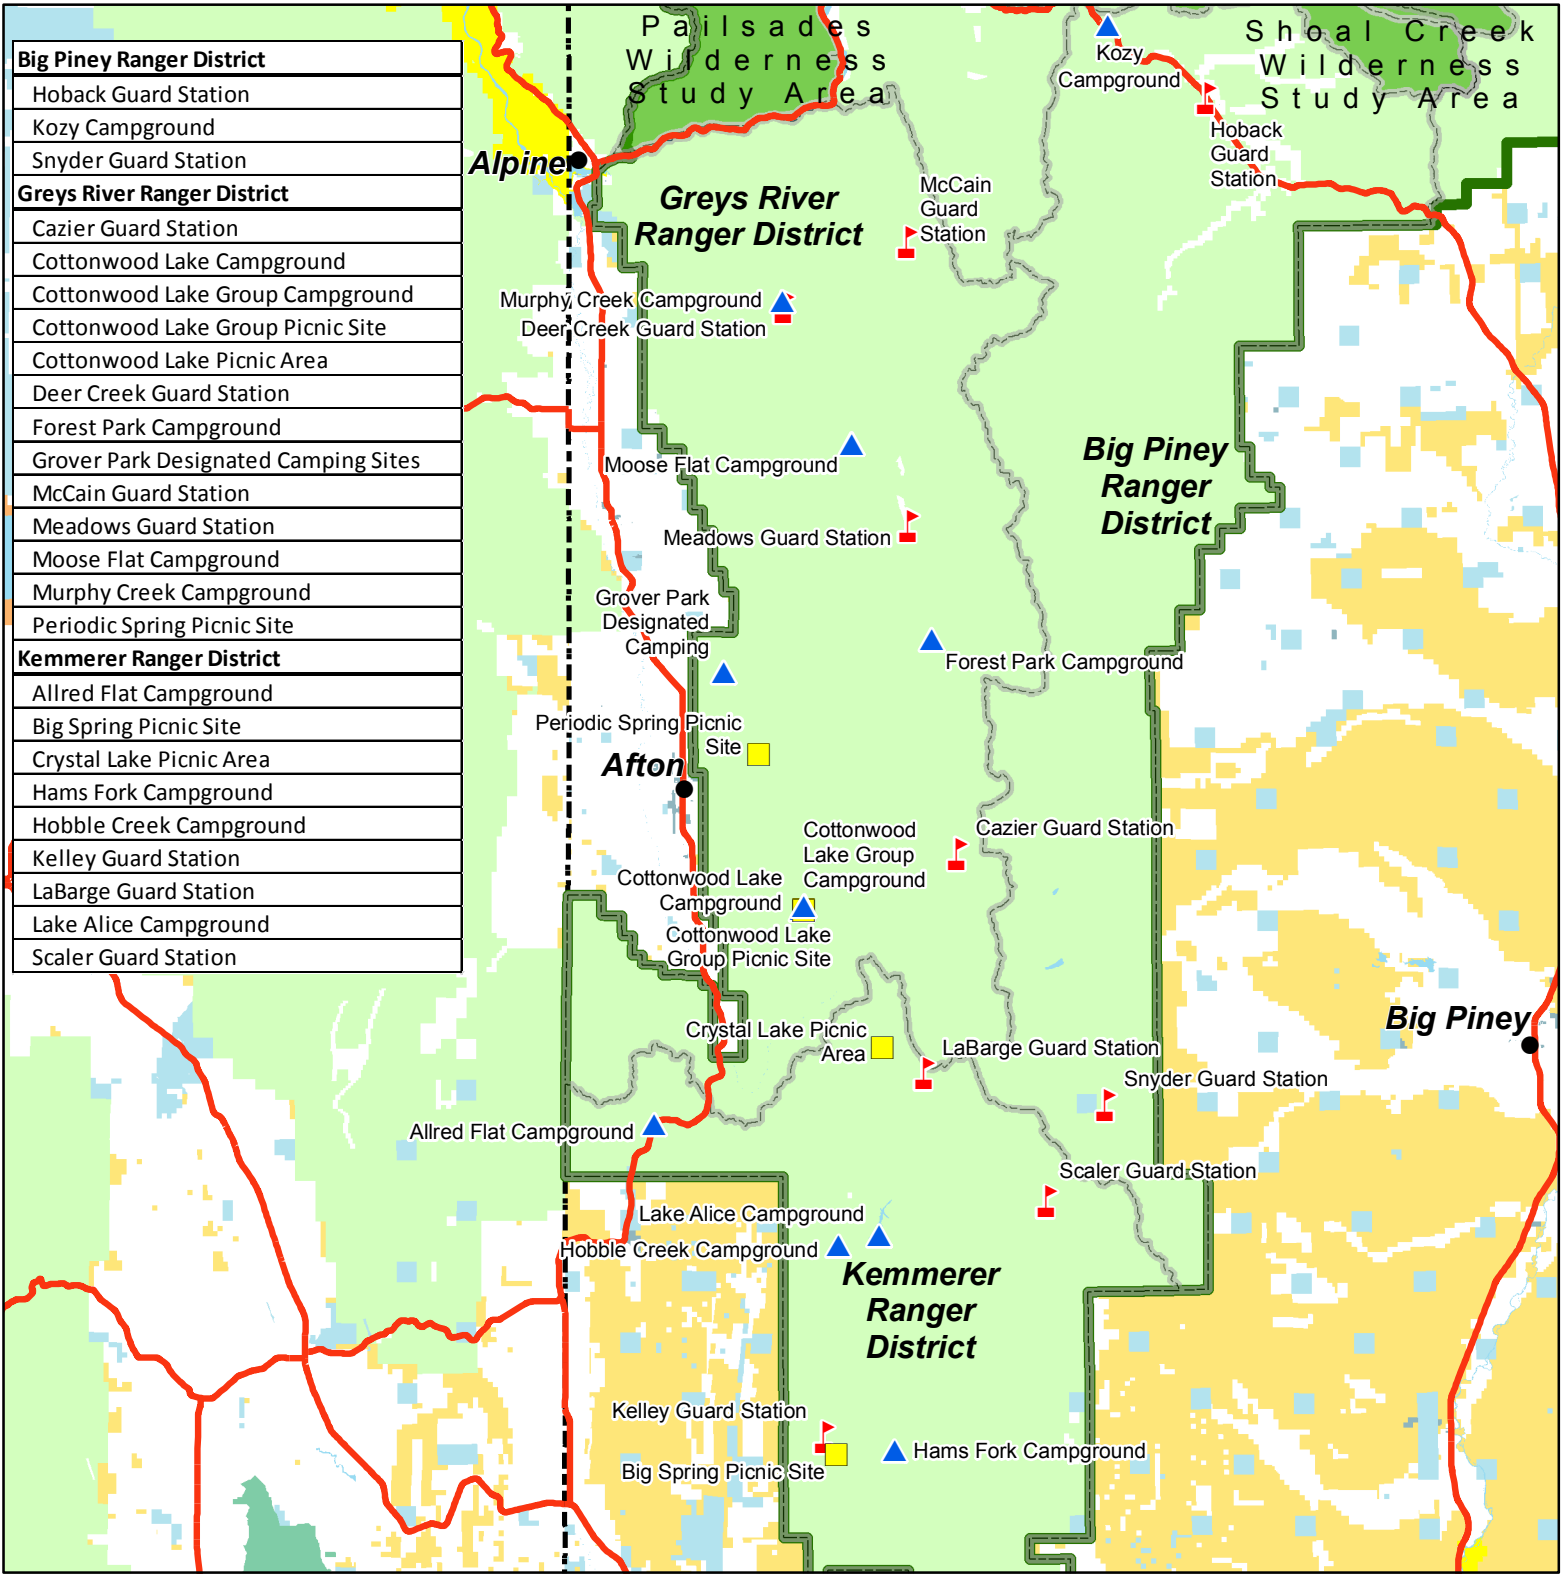

# Forest Order 04-03-506 - Designated Sites with Approved Fire Structures

## Bridger-Teton National Forest - Big Piney, Greys River, and Kemmerer Ranger Districts

|                                      |
|--------------------------------------|
| <b>Big Piney Ranger District</b>     |
| Hoback Guard Station                 |
| Kozy Campground                      |
| Snyder Guard Station                 |
| <b>Greys River Ranger District</b>   |
| Cazier Guard Station                 |
| Cottonwood Lake Campground           |
| Cottonwood Lake Group Campground     |
| Cottonwood Lake Group Picnic Site    |
| Cottonwood Lake Picnic Area          |
| Deer Creek Guard Station             |
| Forest Park Campground               |
| Grover Park Designated Camping Sites |
| McCain Guard Station                 |
| Meadows Guard Station                |
| Moose Flat Campground                |
| Murphy Creek Campground              |
| Periodic Spring Picnic Site          |
| <b>Kemmerer Ranger District</b>      |
| Allred Flat Campground               |
| Big Spring Picnic Site               |
| Crystal Lake Picnic Area             |
| Hams Fork Campground                 |
| Hobble Creek Campground              |
| Kelley Guard Station                 |
| LaBarge Guard Station                |
| Lake Alice Campground                |
| Scaler Guard Station                 |

### Legend

- Picnic Site
- ▴ Guard Station
- ▲ Campground
- Wilderness and Wilderness Study Areas

**Disclaimer**  
 The USDA Forest Service makes no warranty, expressed or implied regarding the data displayed on this map, and reserves the right to correct, update, modify, or replace this information without notification.