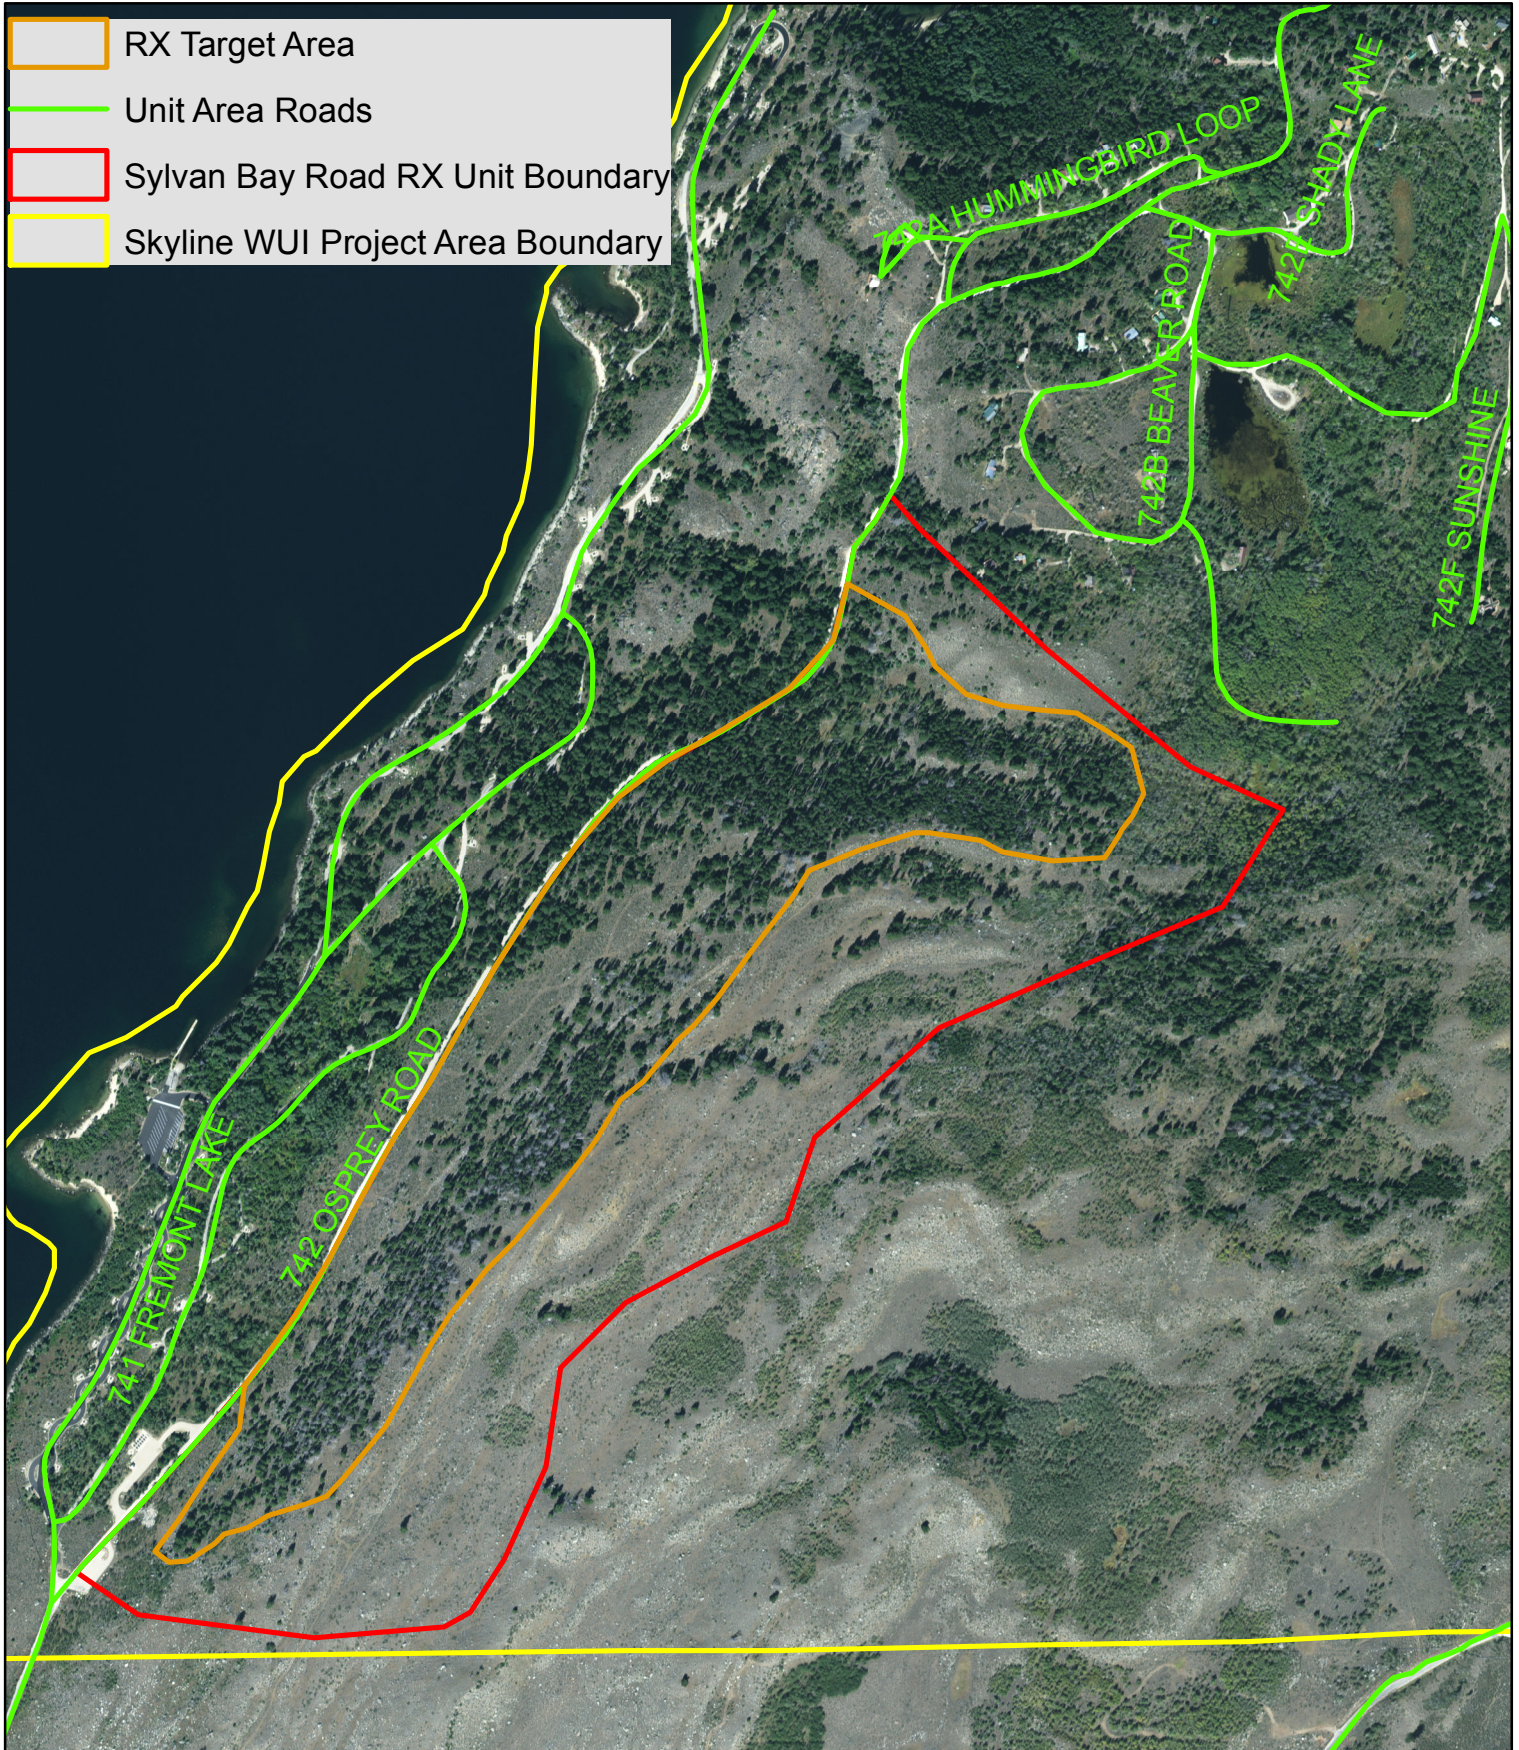

# Sylvan Bay Road Broadcast Rx

-  RX Target Area
-  Unit Area Roads
-  Sylvan Bay Road RX Unit Boundary
-  Skyline WUI Project Area Boundary

0 0.175 0.35 0.7 Miles