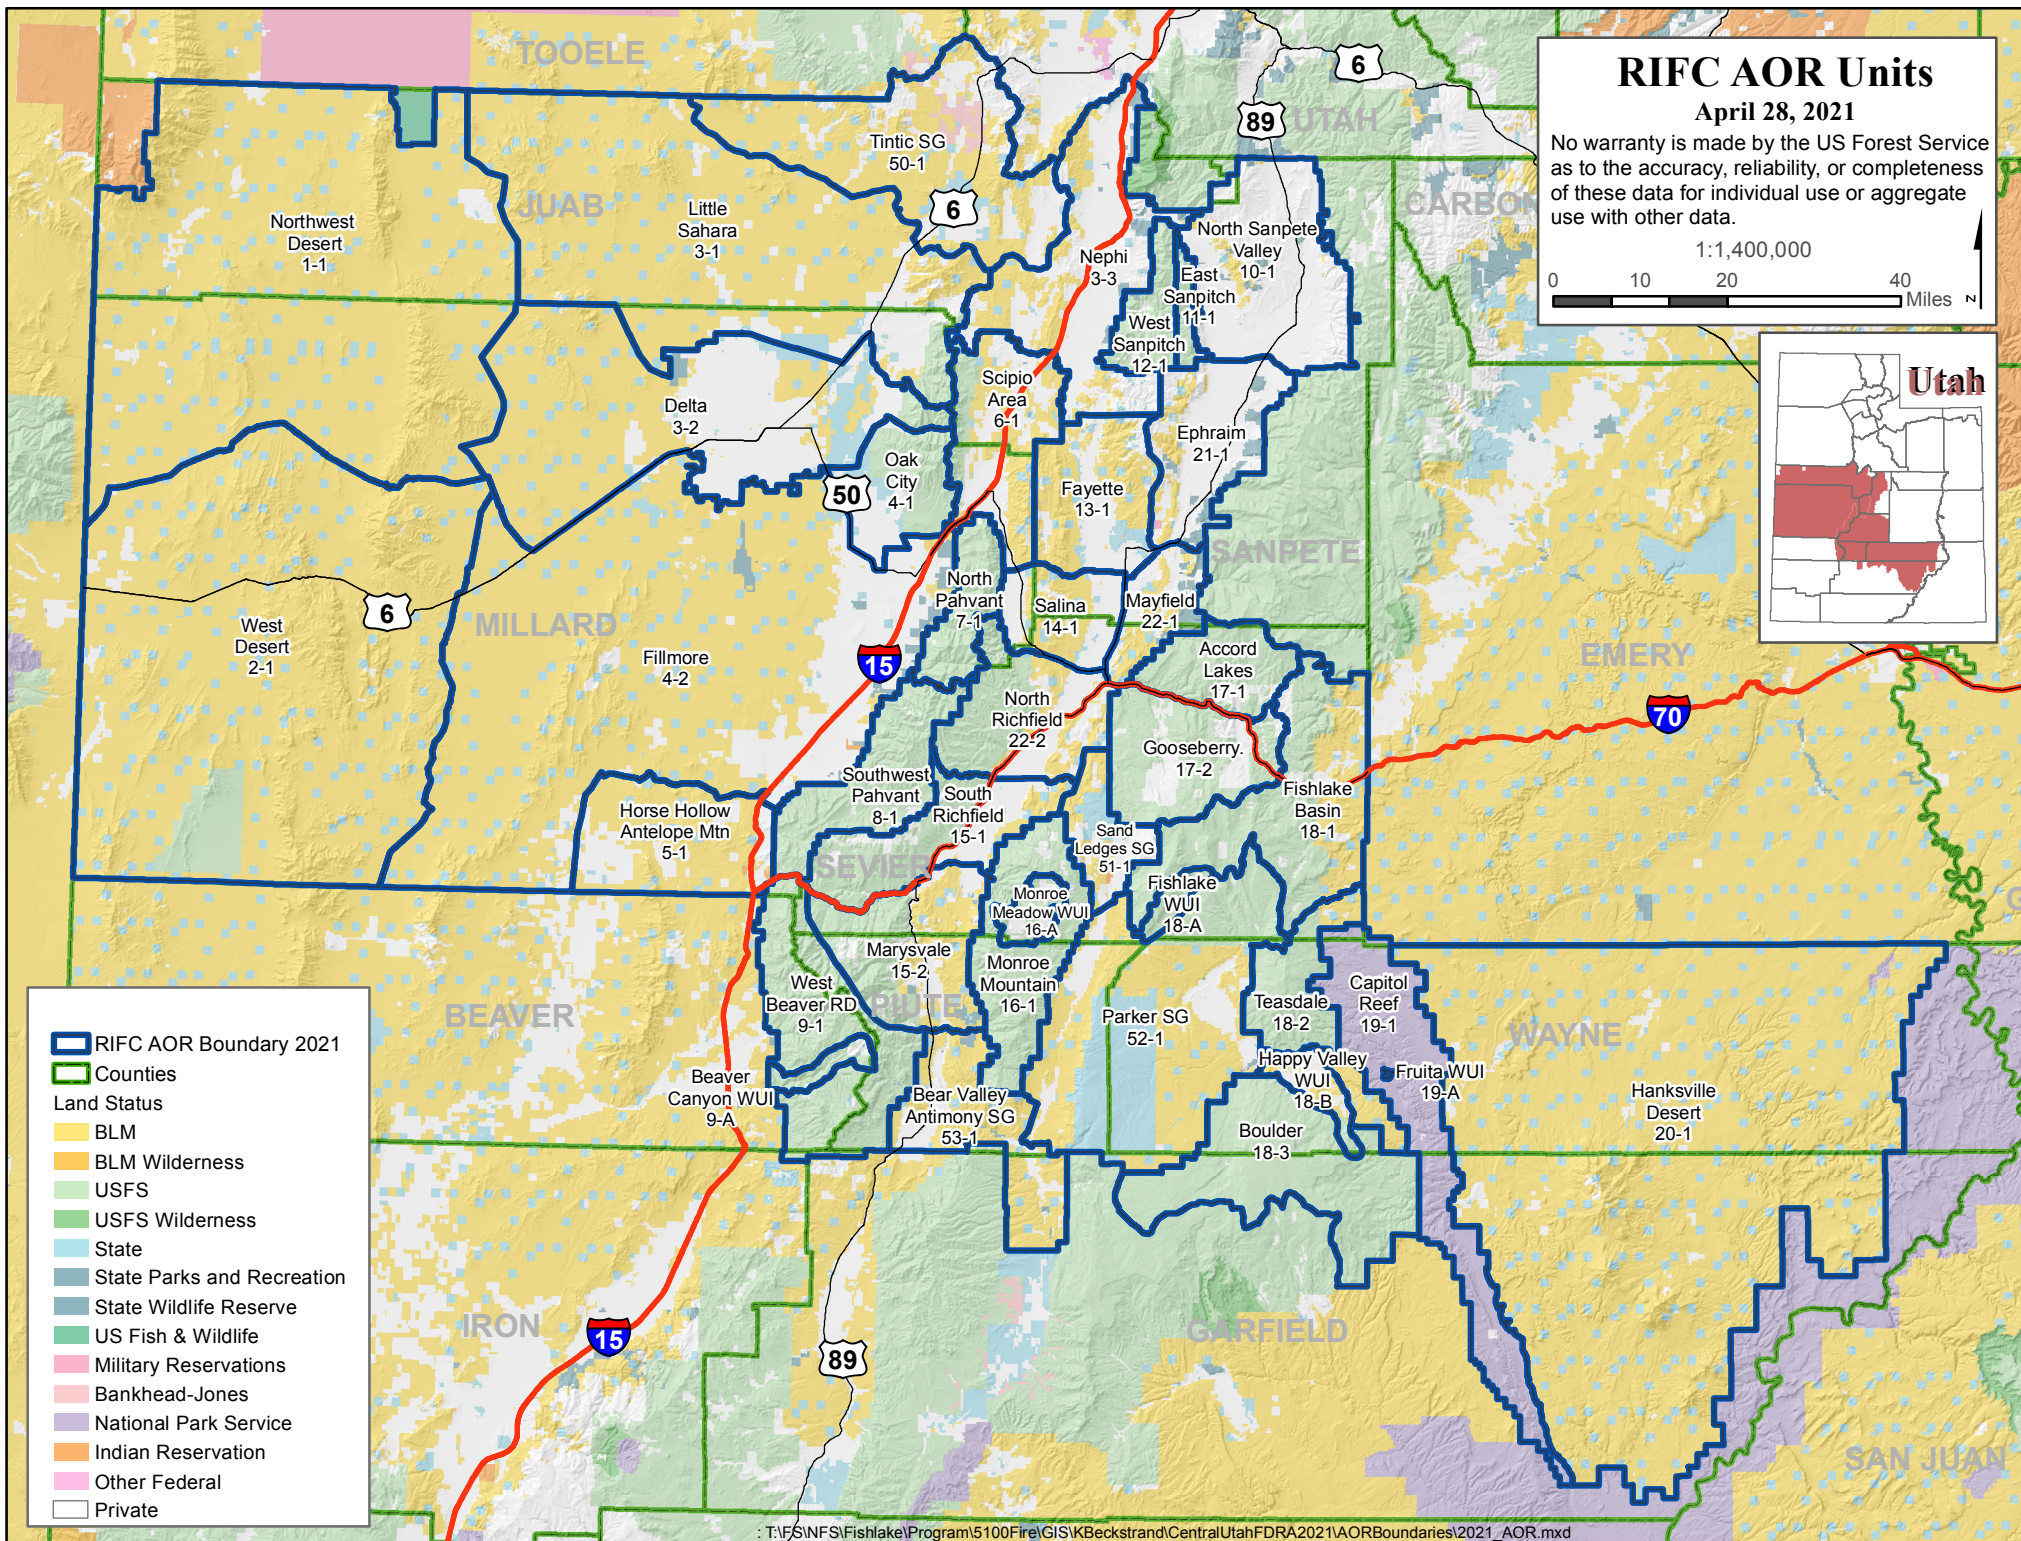

# RIFC AOR Units

April 28, 2021

No warranty is made by the US Forest Service as to the accuracy, reliability, or completeness of these data for individual use or aggregate use with other data.

1:1,400,000

- RIFC AOR Boundary 2021
- Counties
- Land Status**
- BLM
- BLM Wilderness
- USFS
- USFS Wilderness
- State
- State Parks and Recreation
- State Wildlife Reserve
- US Fish & Wildlife
- Military Reservations
- Bankhead-Jones
- National Park Service
- Indian Reservation
- Other Federal
- Private