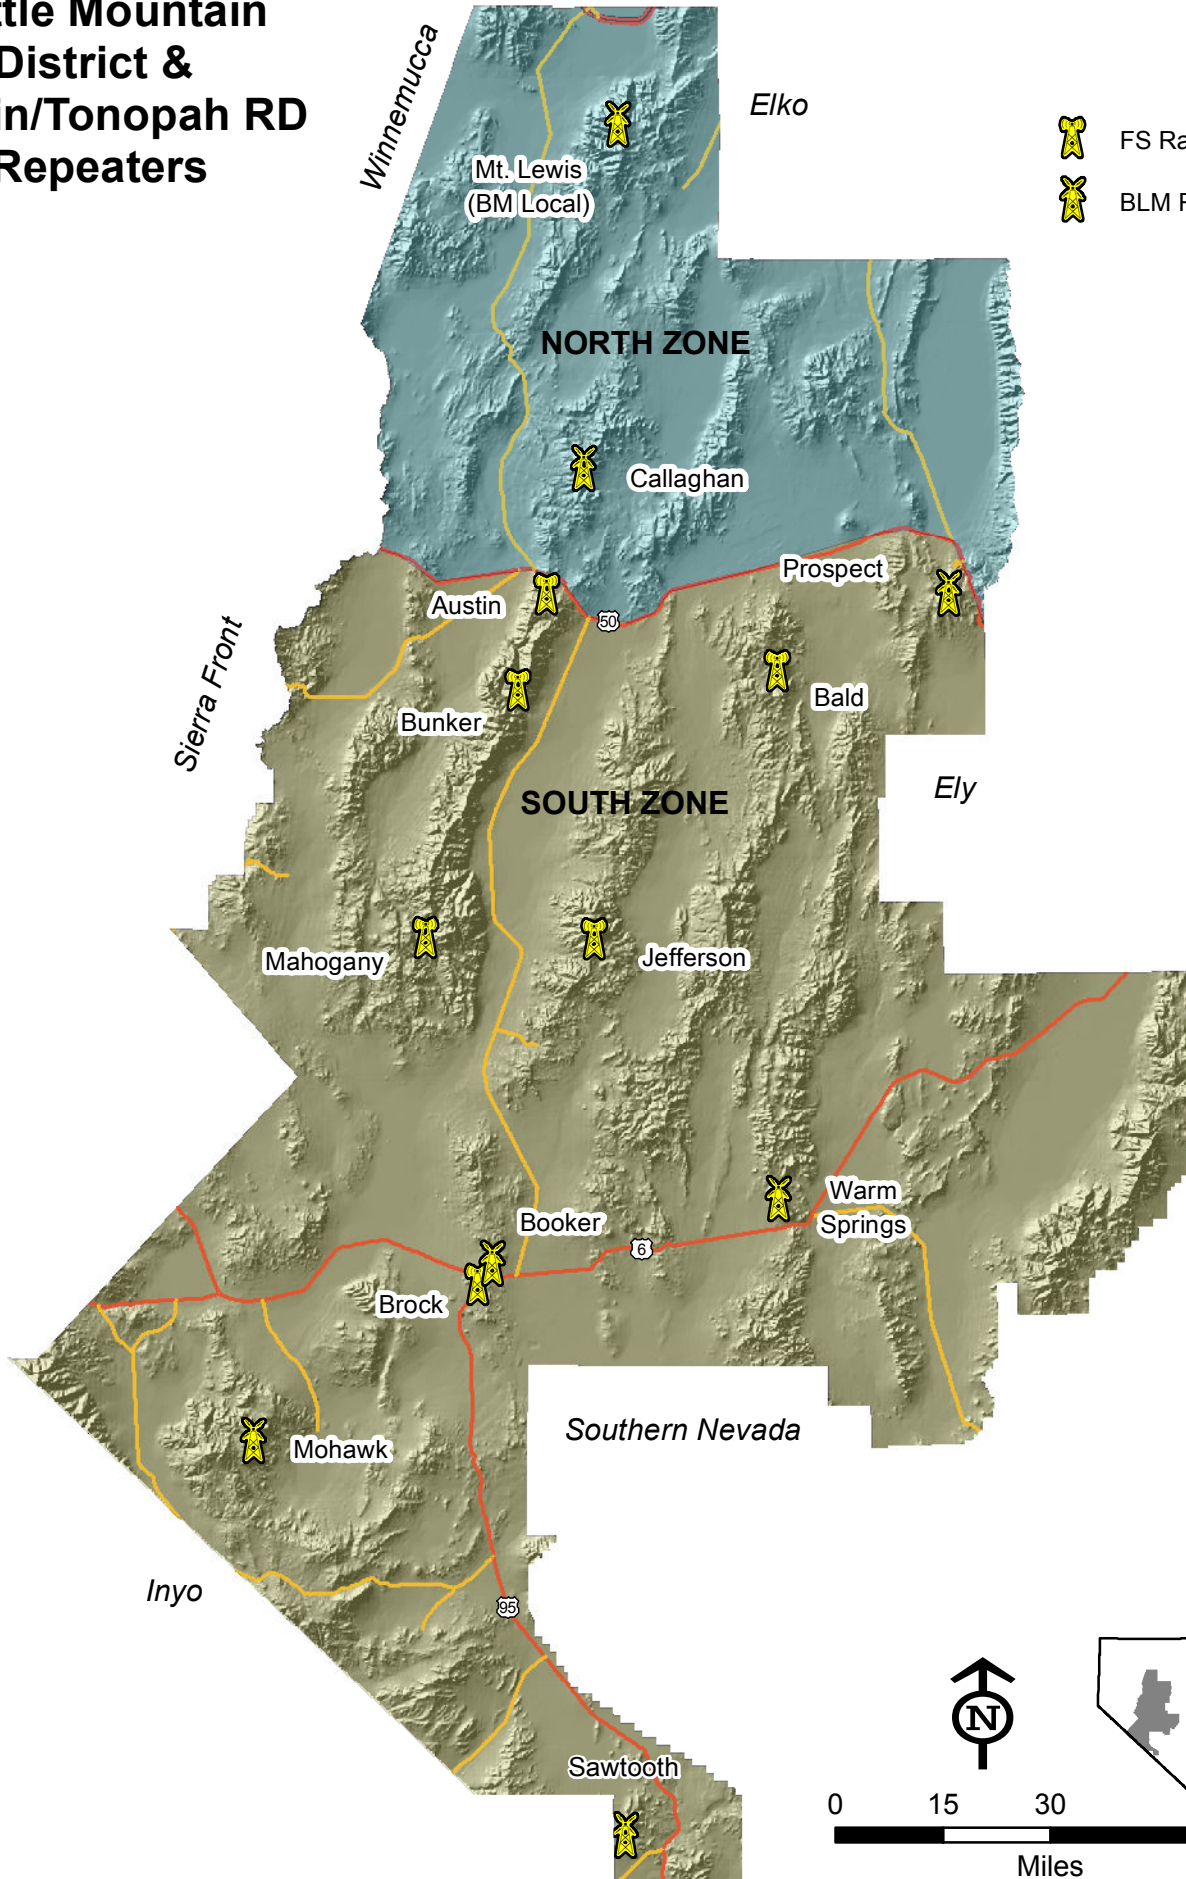

Battle Mountain District & Austin/Tonopah RD Repeaters

-  FS Radio Site
-  BLM Radio Site