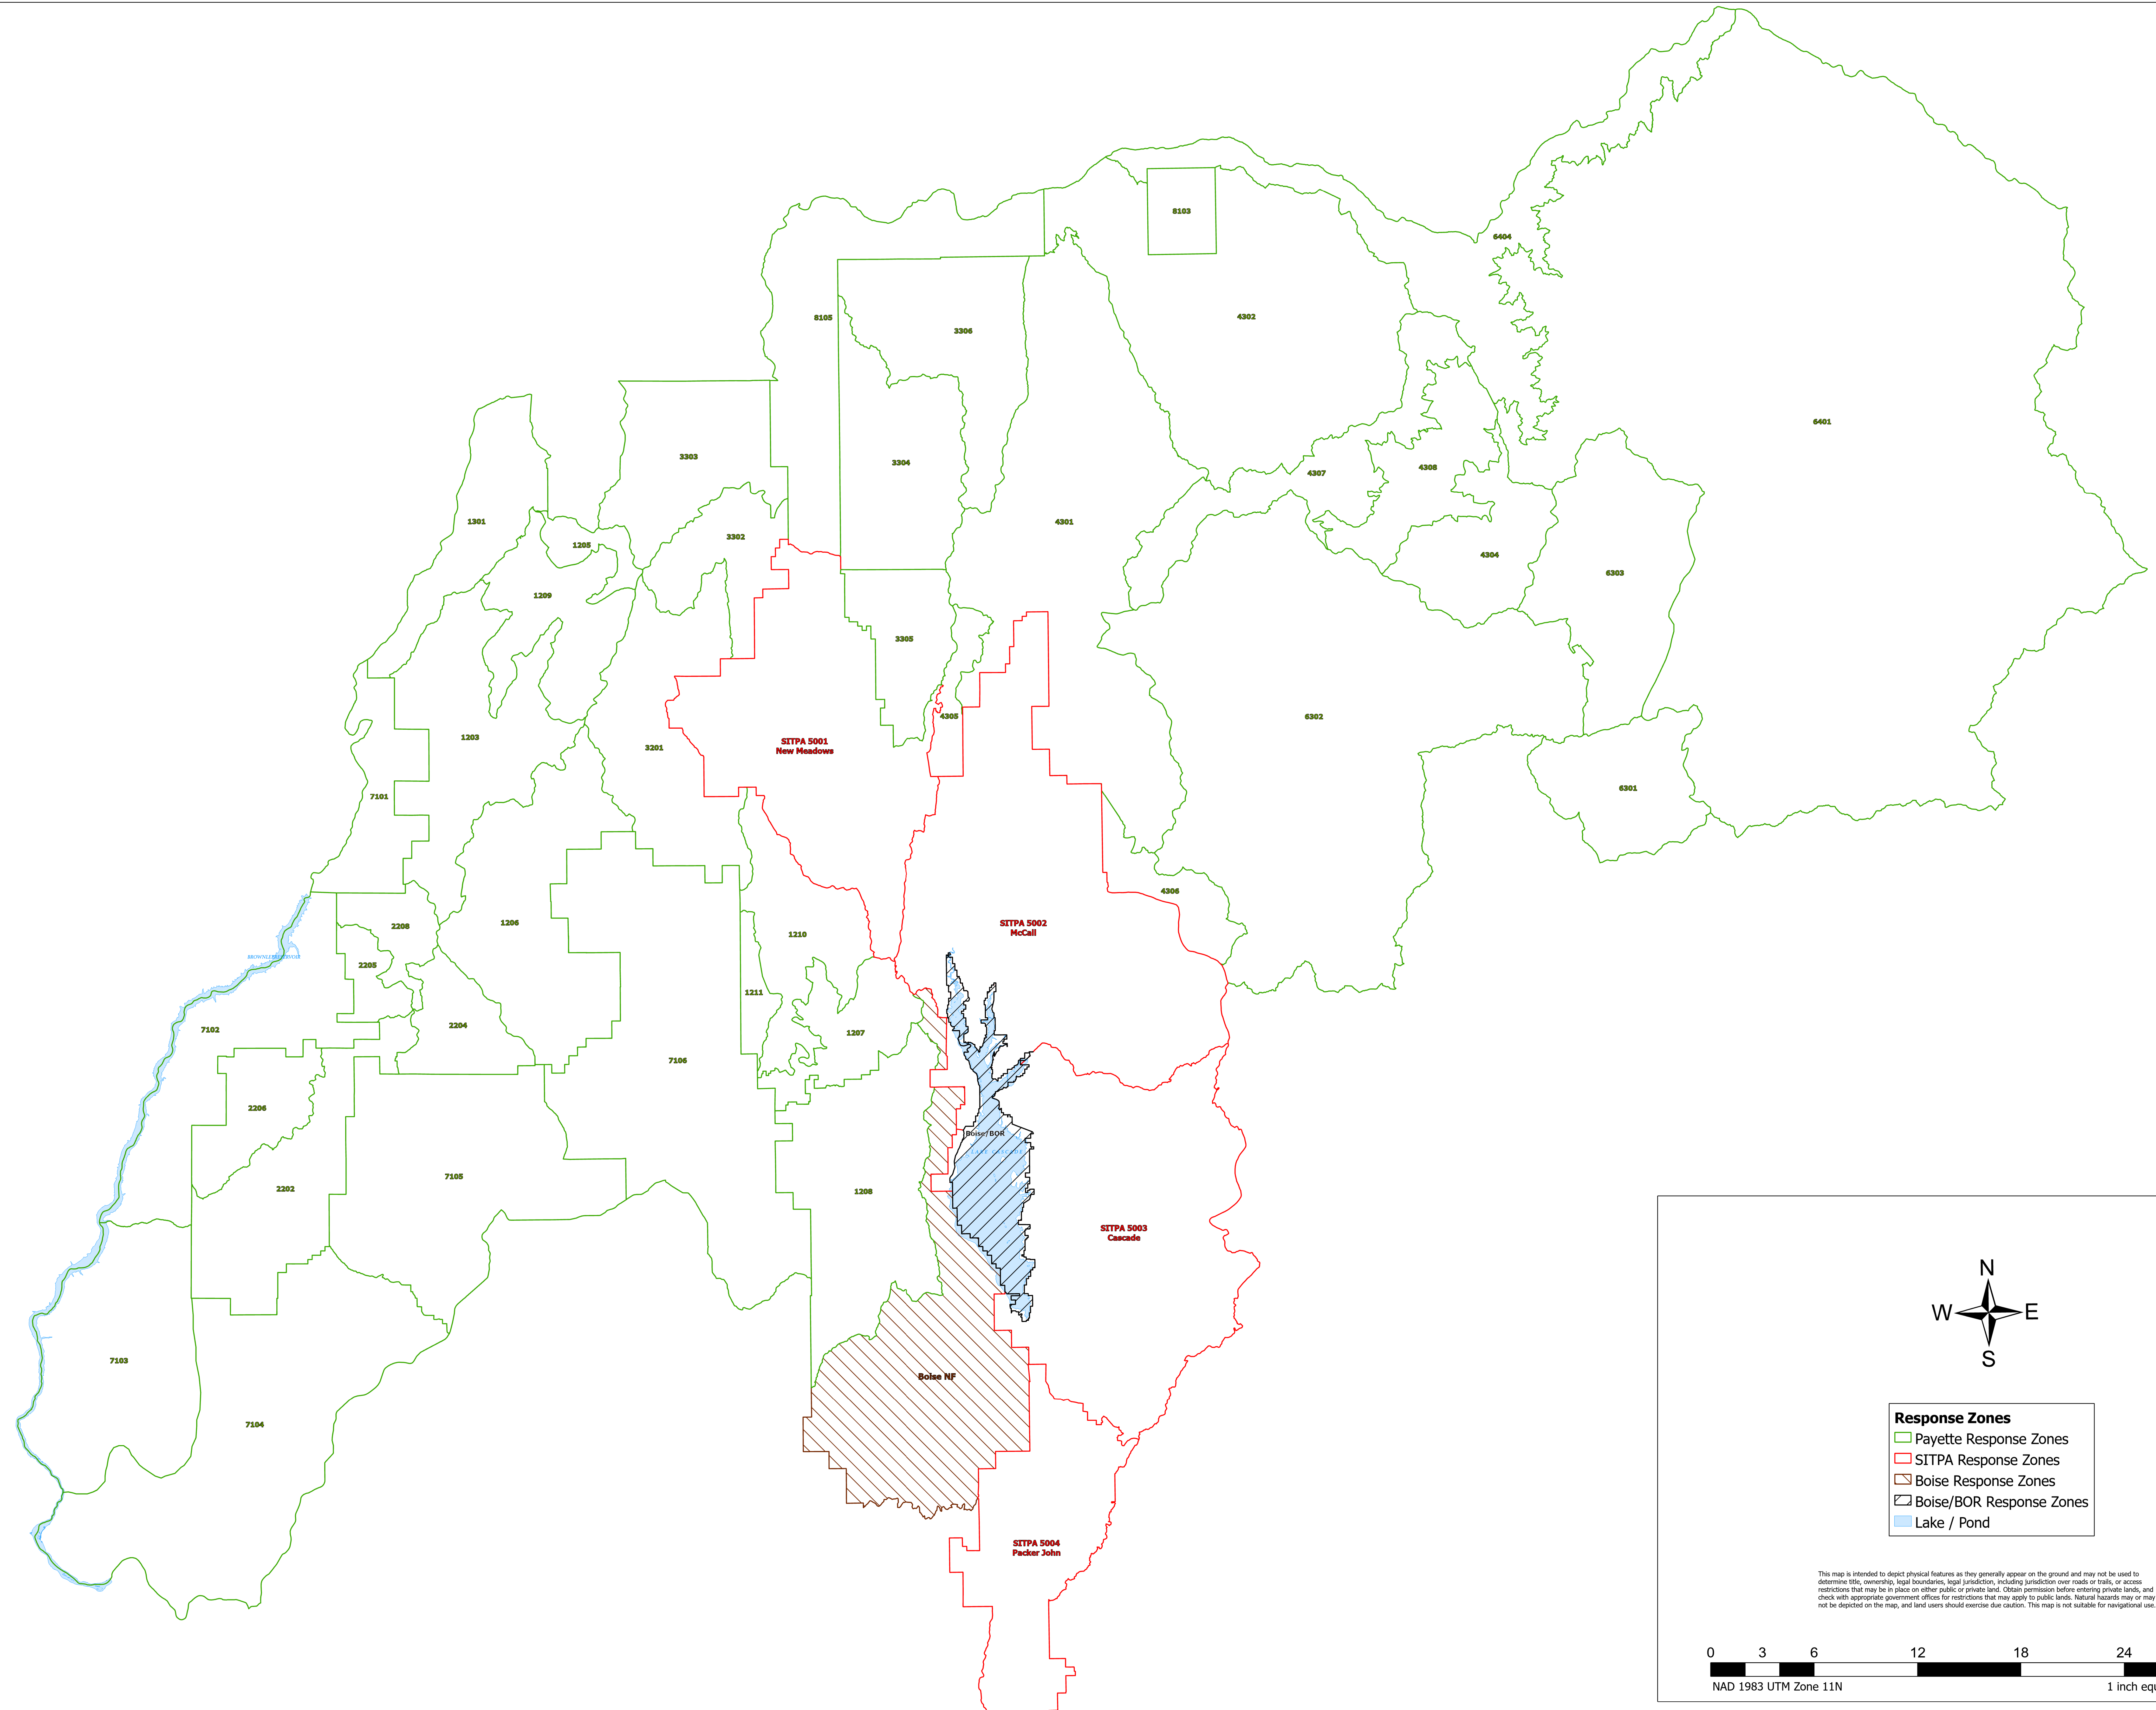

Payette Interagency Dispatch Response Zones

1. **Response Zones**
2. Payette Response Zones
   - SITPA Response Zones
   - Boise Response Zones
   - Boise/BOR Response Zones
   - Lake / Pond