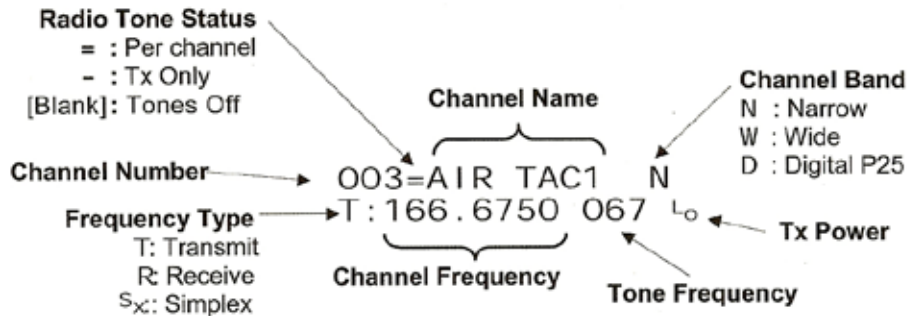

This page intentionally left blank.

APPENDIX C

NPX-136D OPERATIONS SUMMARY

This page intentionally left blank.

1: Power On/Off

Rotate **MN** knob past detent cw/ccw.

2: Display Layout (Normal Operating Mode)