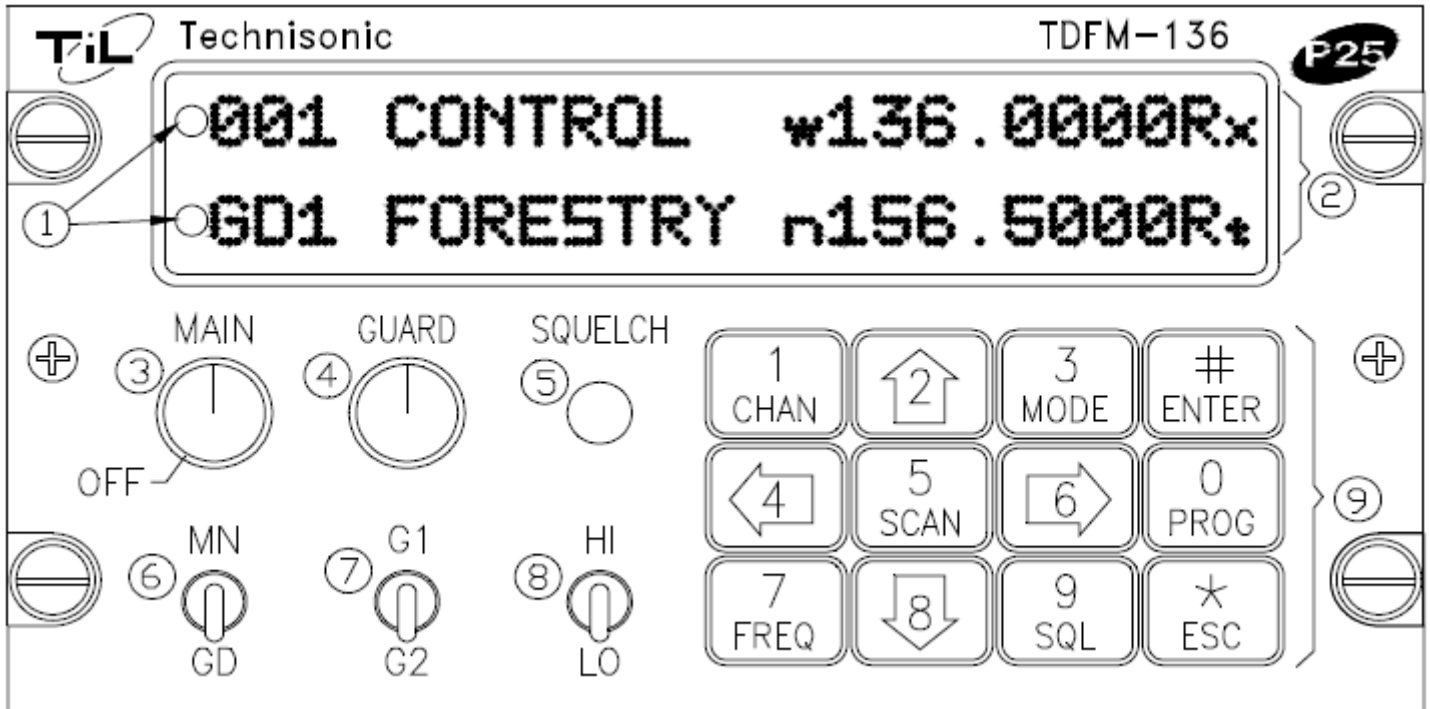

APPENDIX A

TDFM-136 BASIC OPERATION